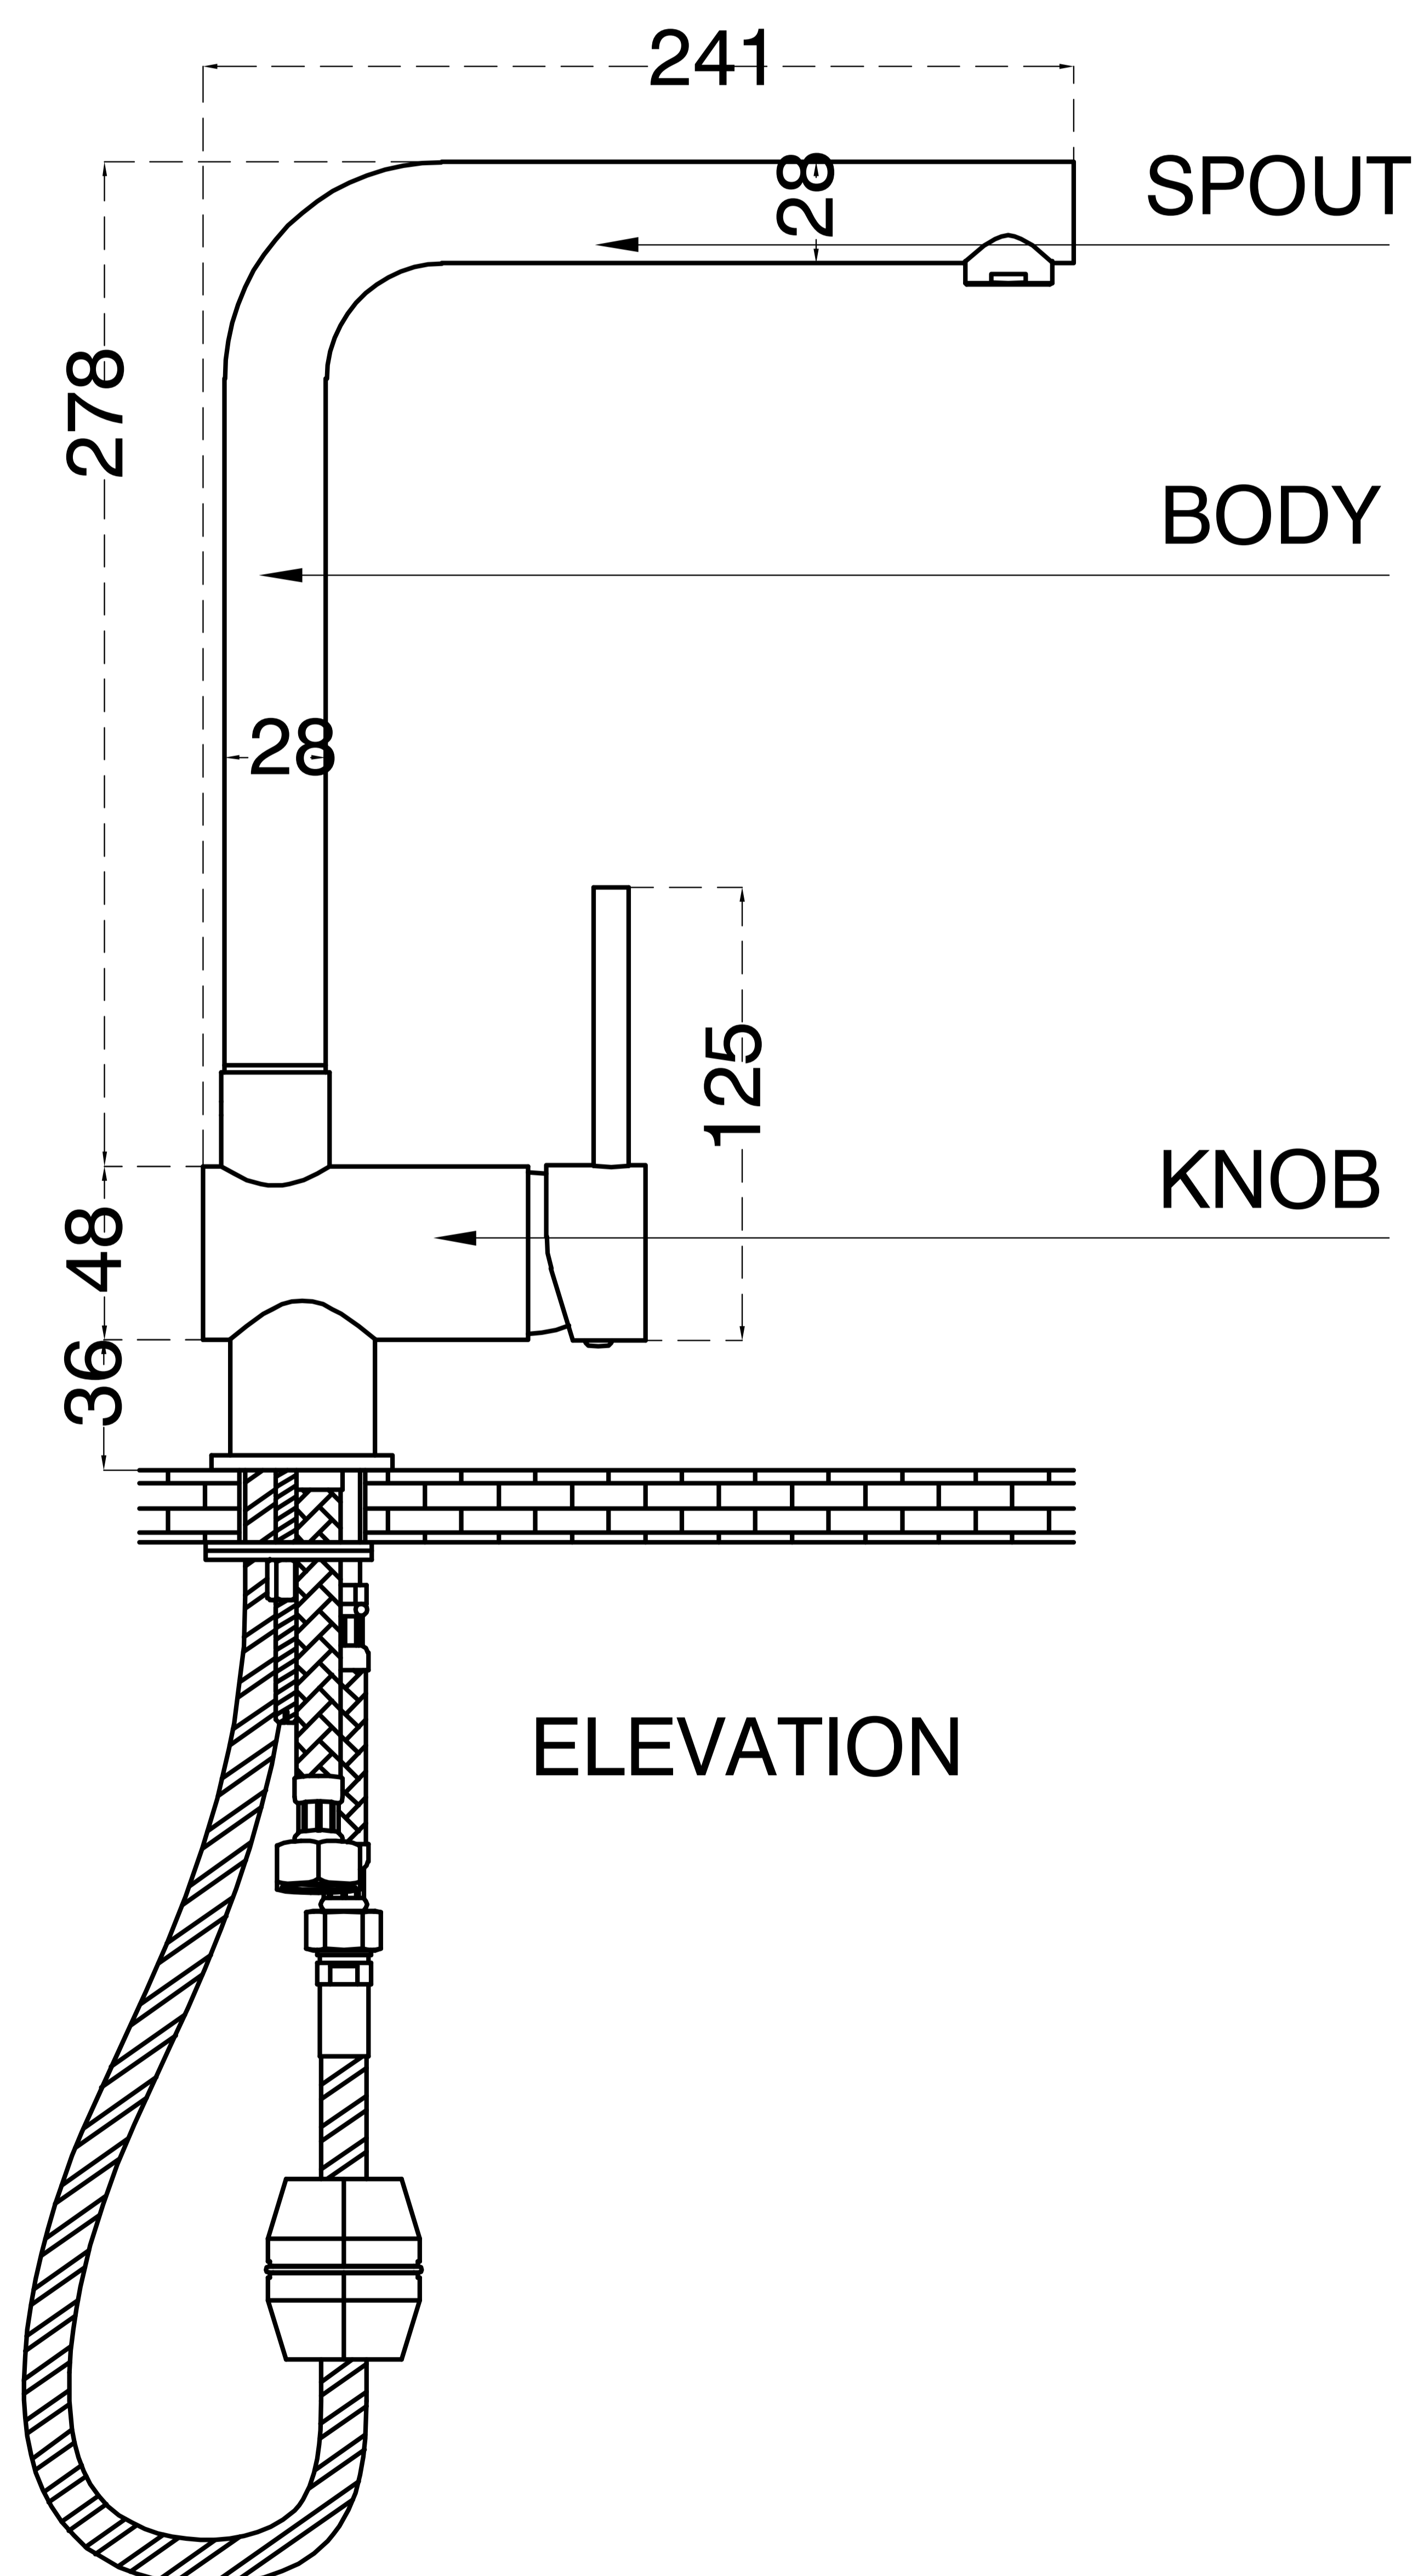

Brass Pull-Out Sink Mixer (Table-Mounted)

Product Code : 2040

Technical Drawing

All dimension are in **mm**