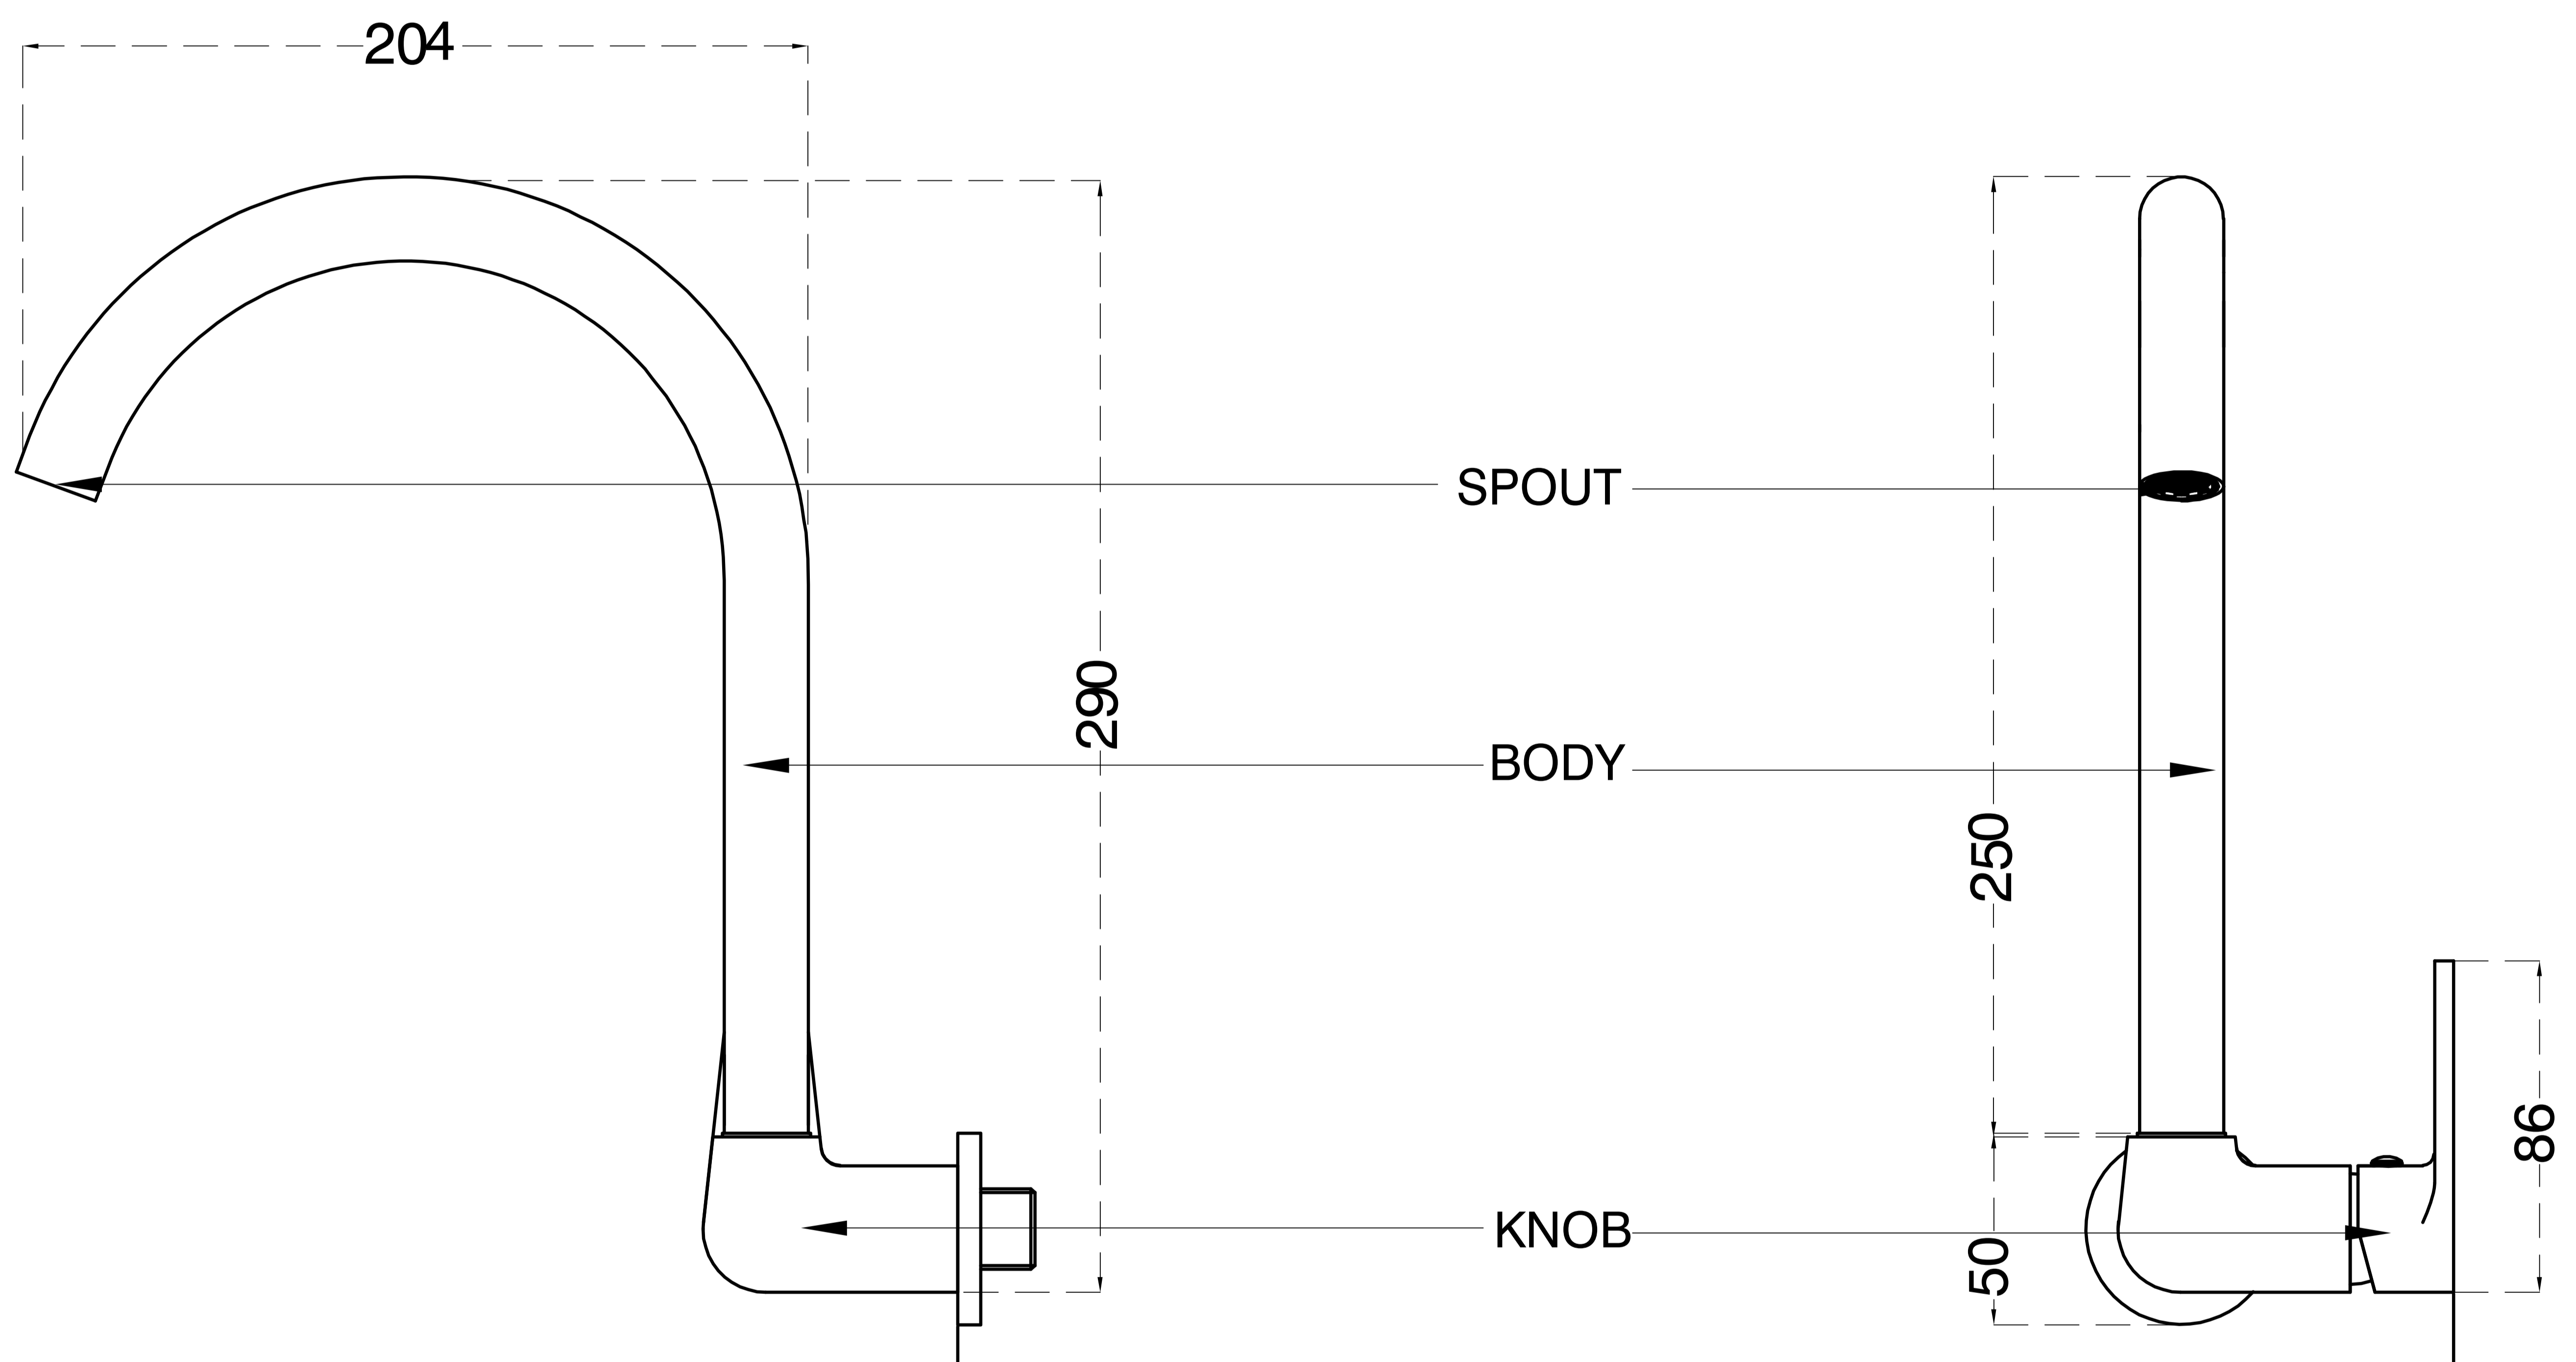

## Brass Sink Cock (Wall-Mounted)

Product Code : 3126

### Technical Drawing

FRONT ELEVATION

SIDE ELEVATION

All dimension are in **mm**