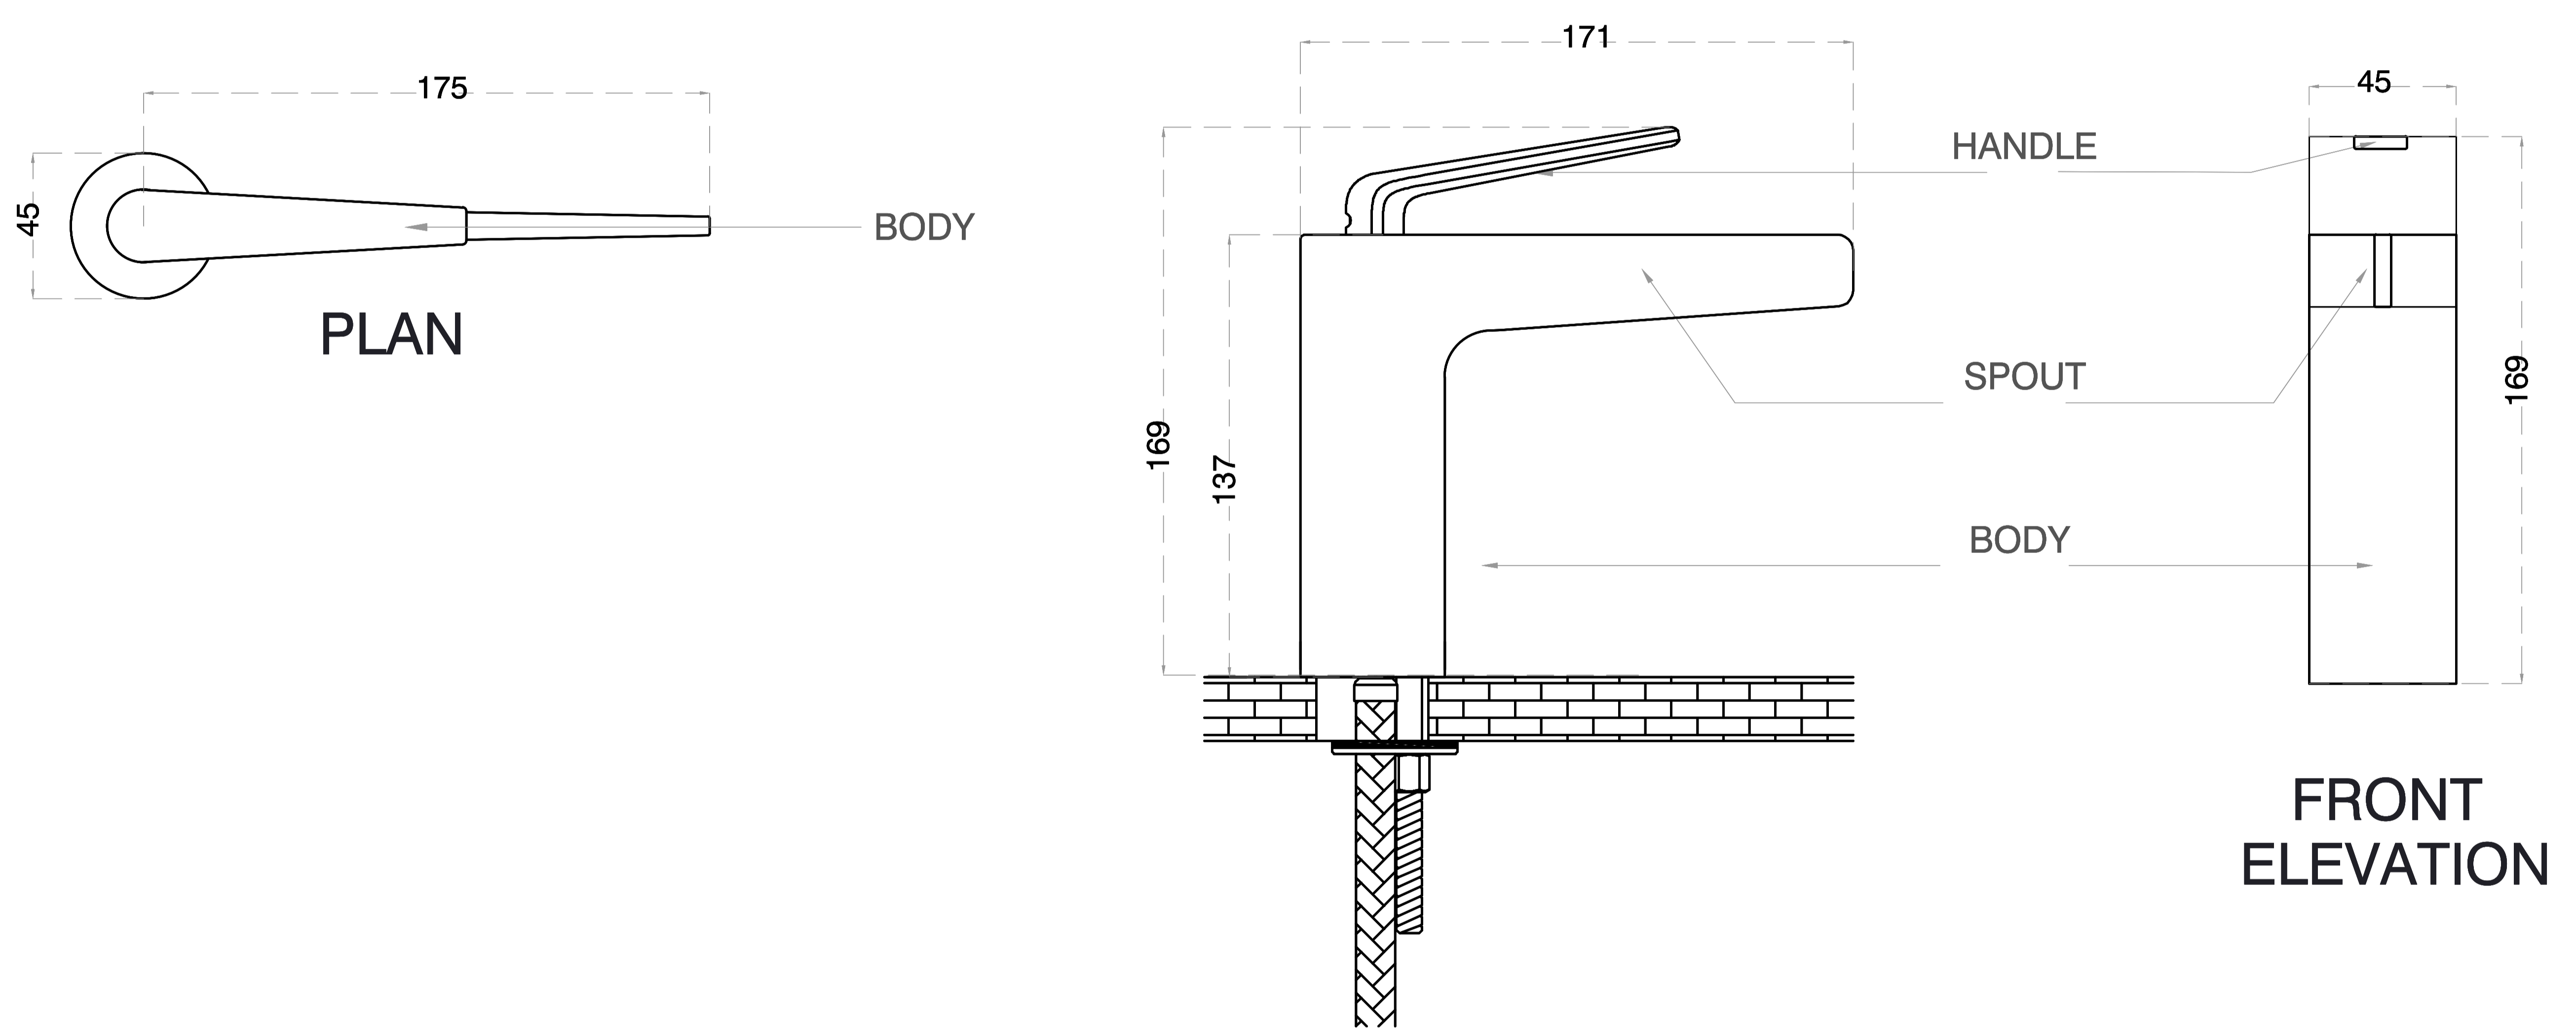

# Basin Mixer – Short Body

Product Code : 2085

## Technical Drawing

All dimension are in **mm**