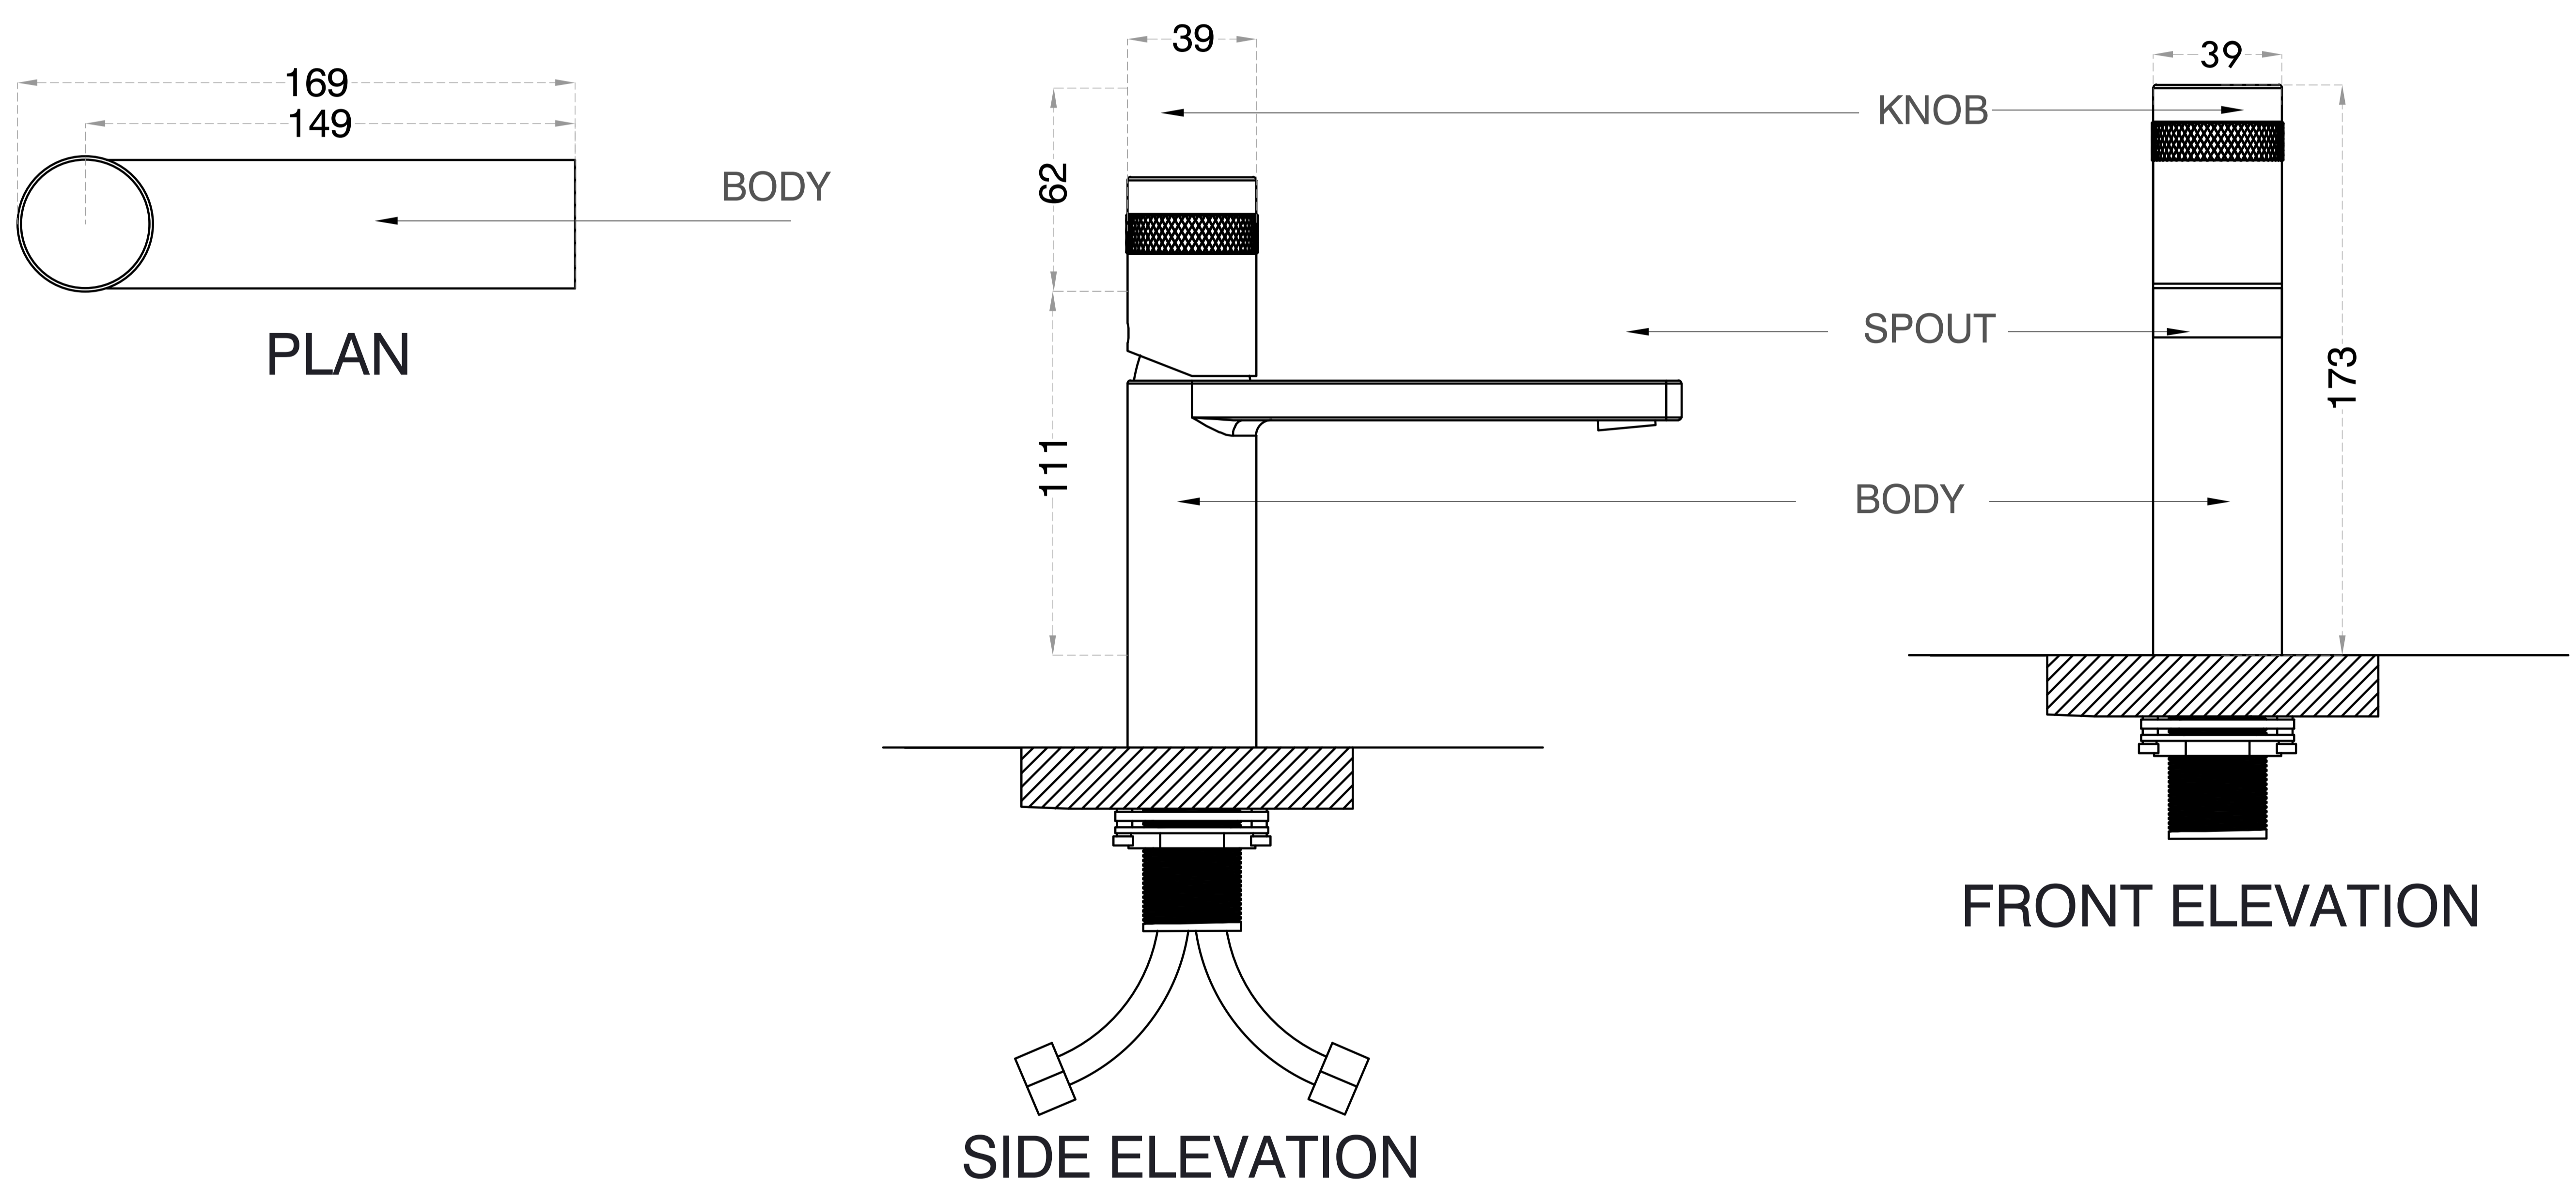

# Basin Mixer – Short Body

Product Code : 2079

## Technical Drawing

All dimension are in **mm**