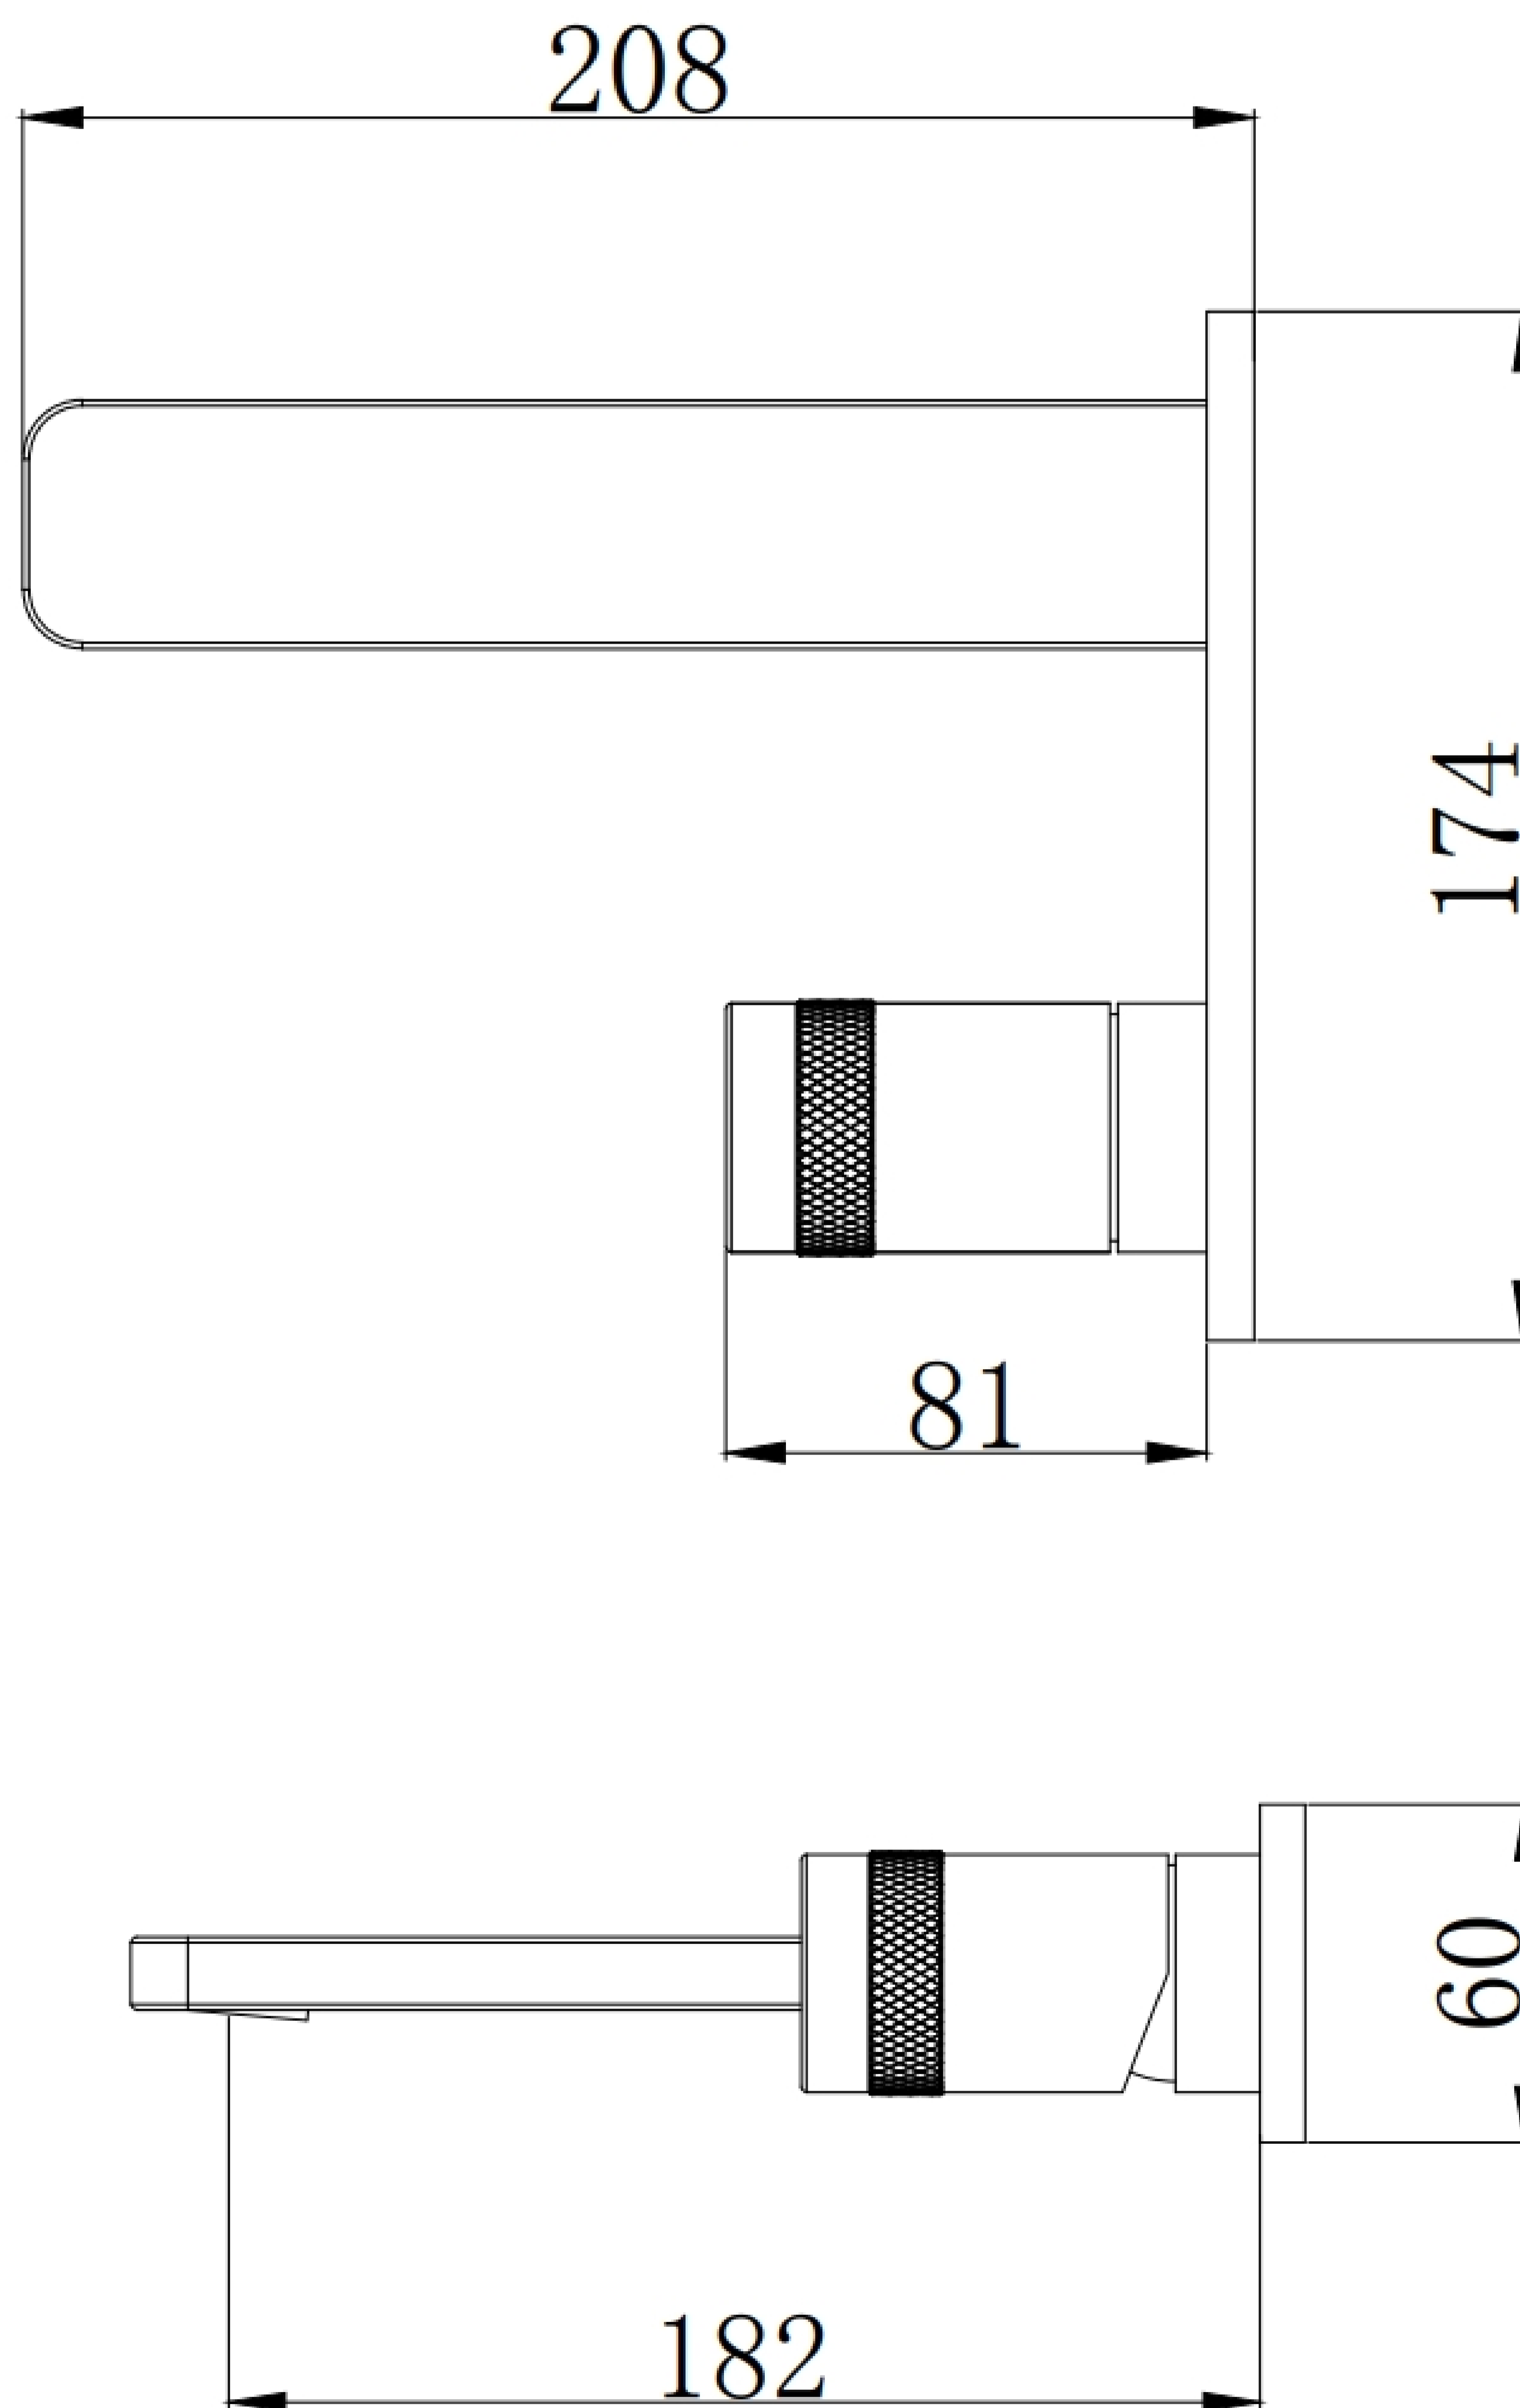

Brass Wall Basin Mixer

Product Code : **2081**

Technical Drawing

All dimension are in **mm**