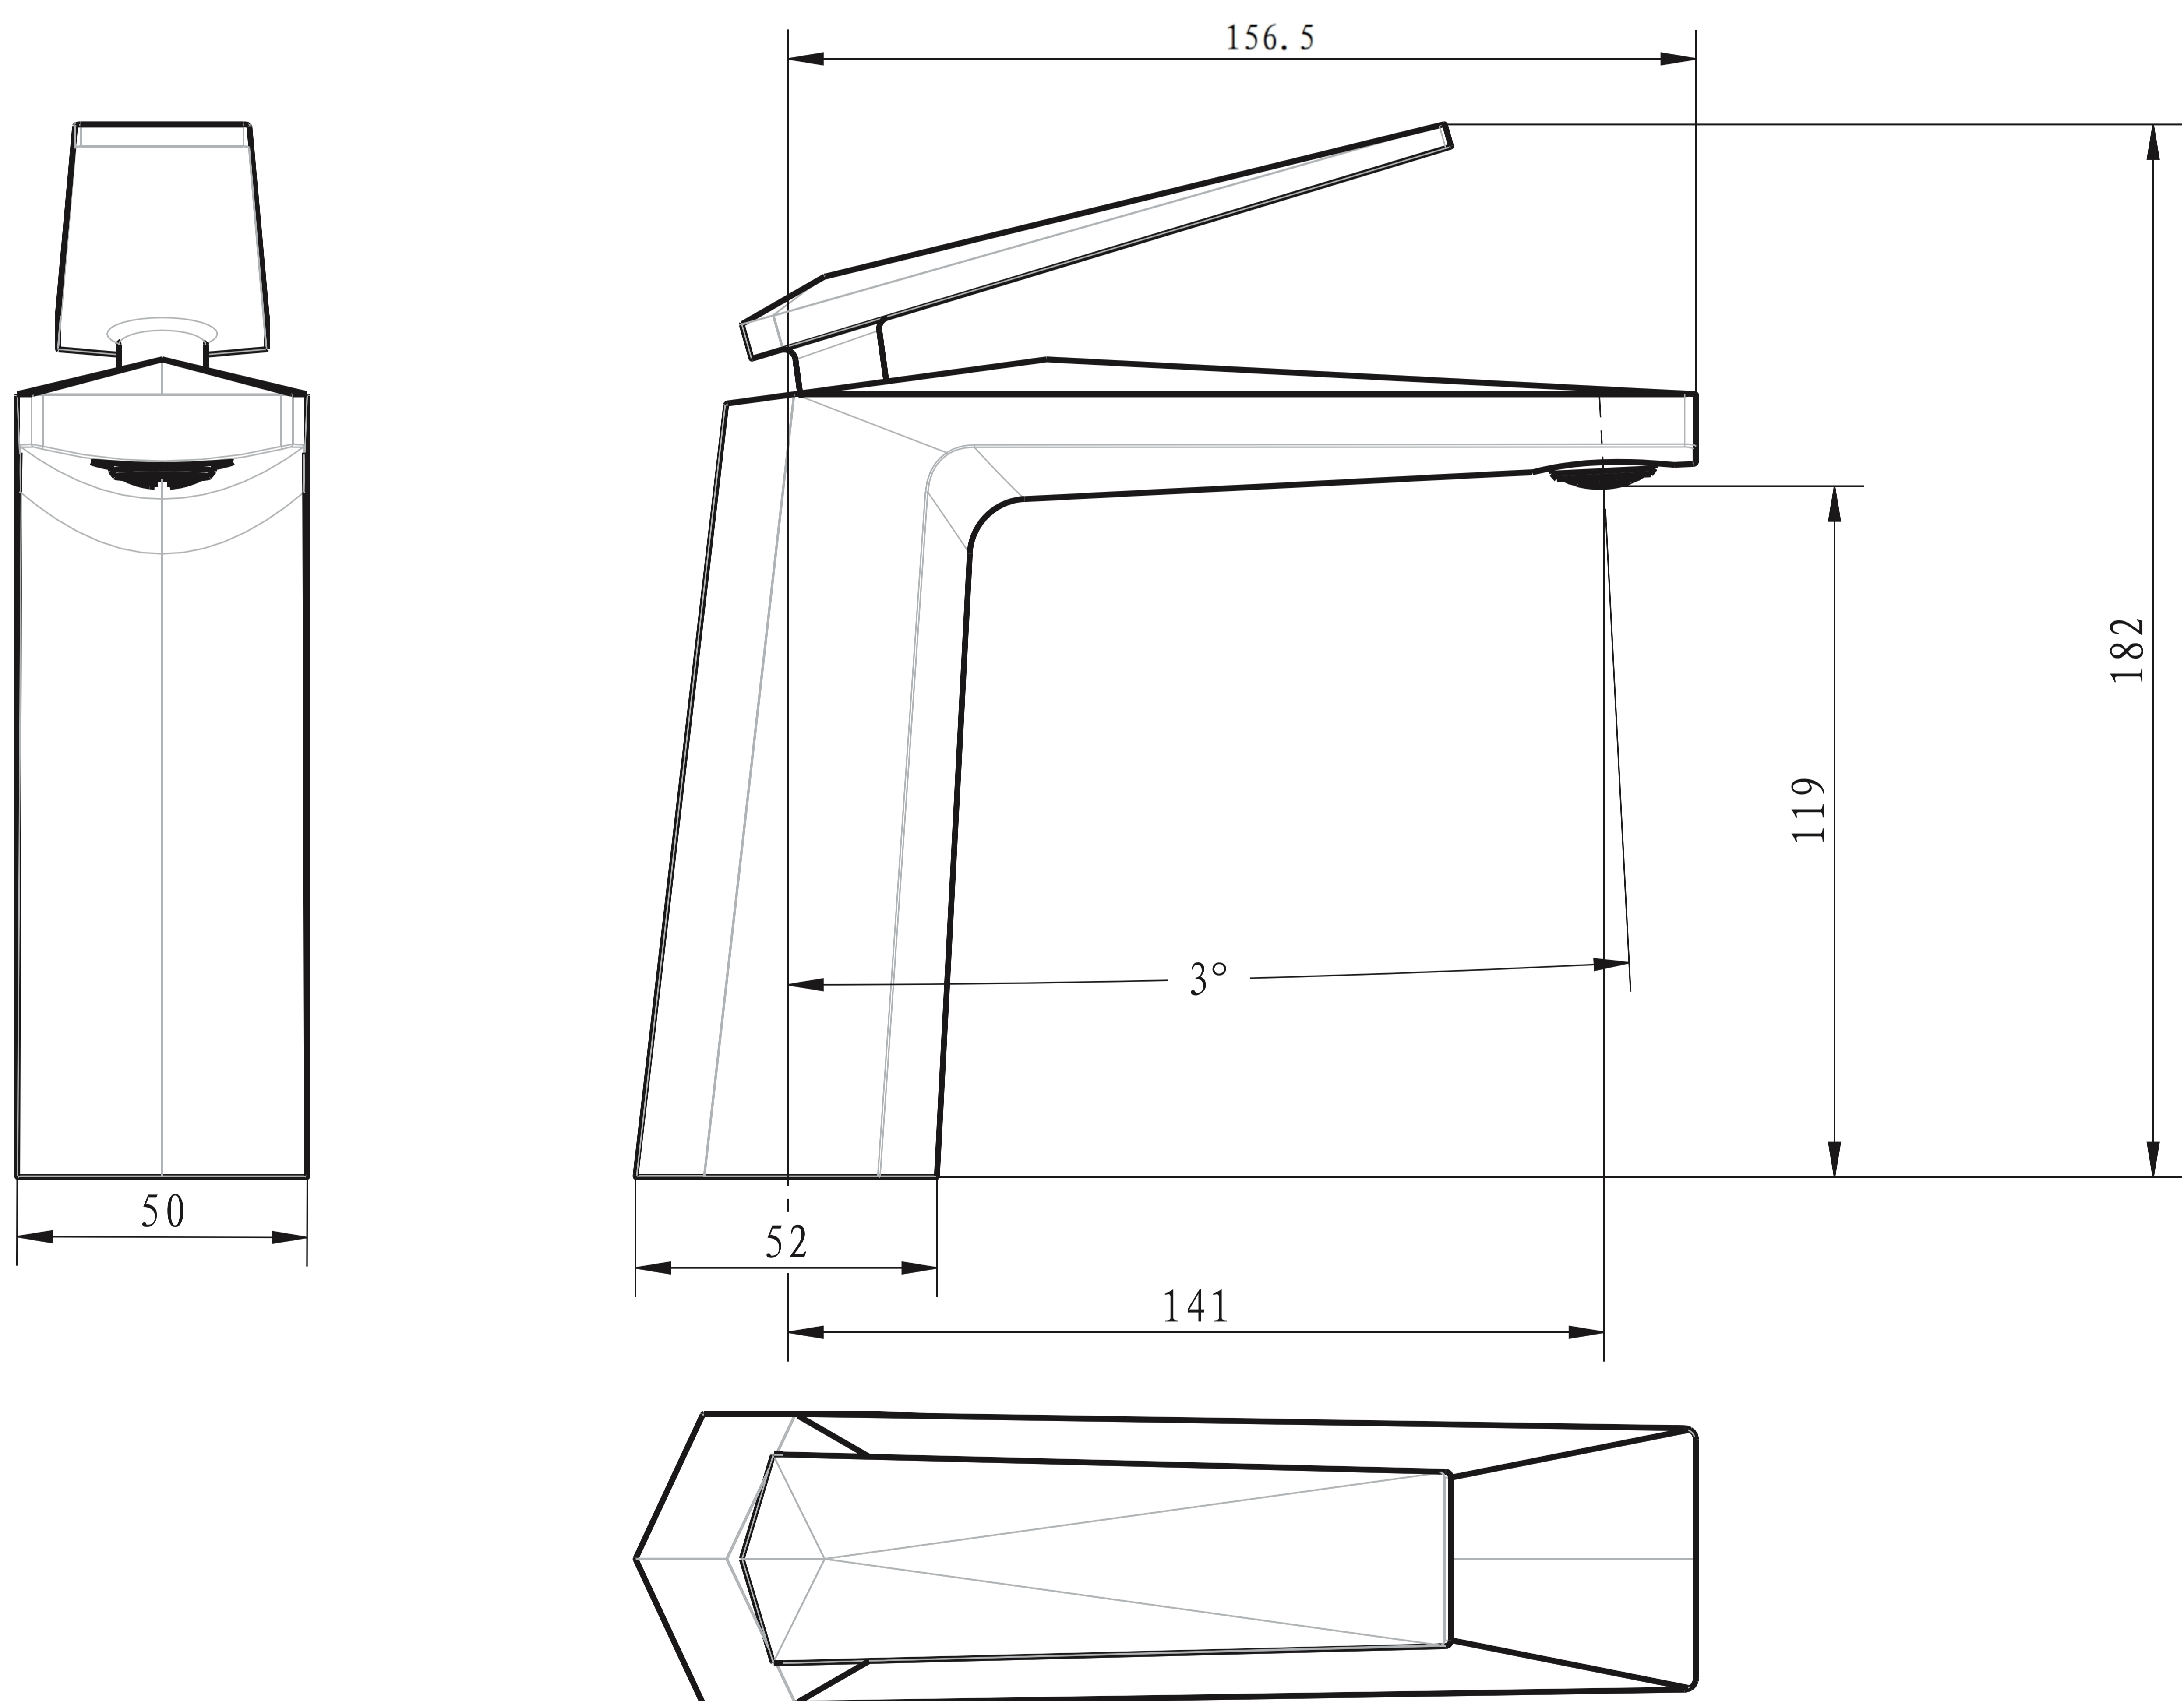

Brass Basin Mixer

Product Code : **2511**

Technical Drawing

All dimension are in **mm**