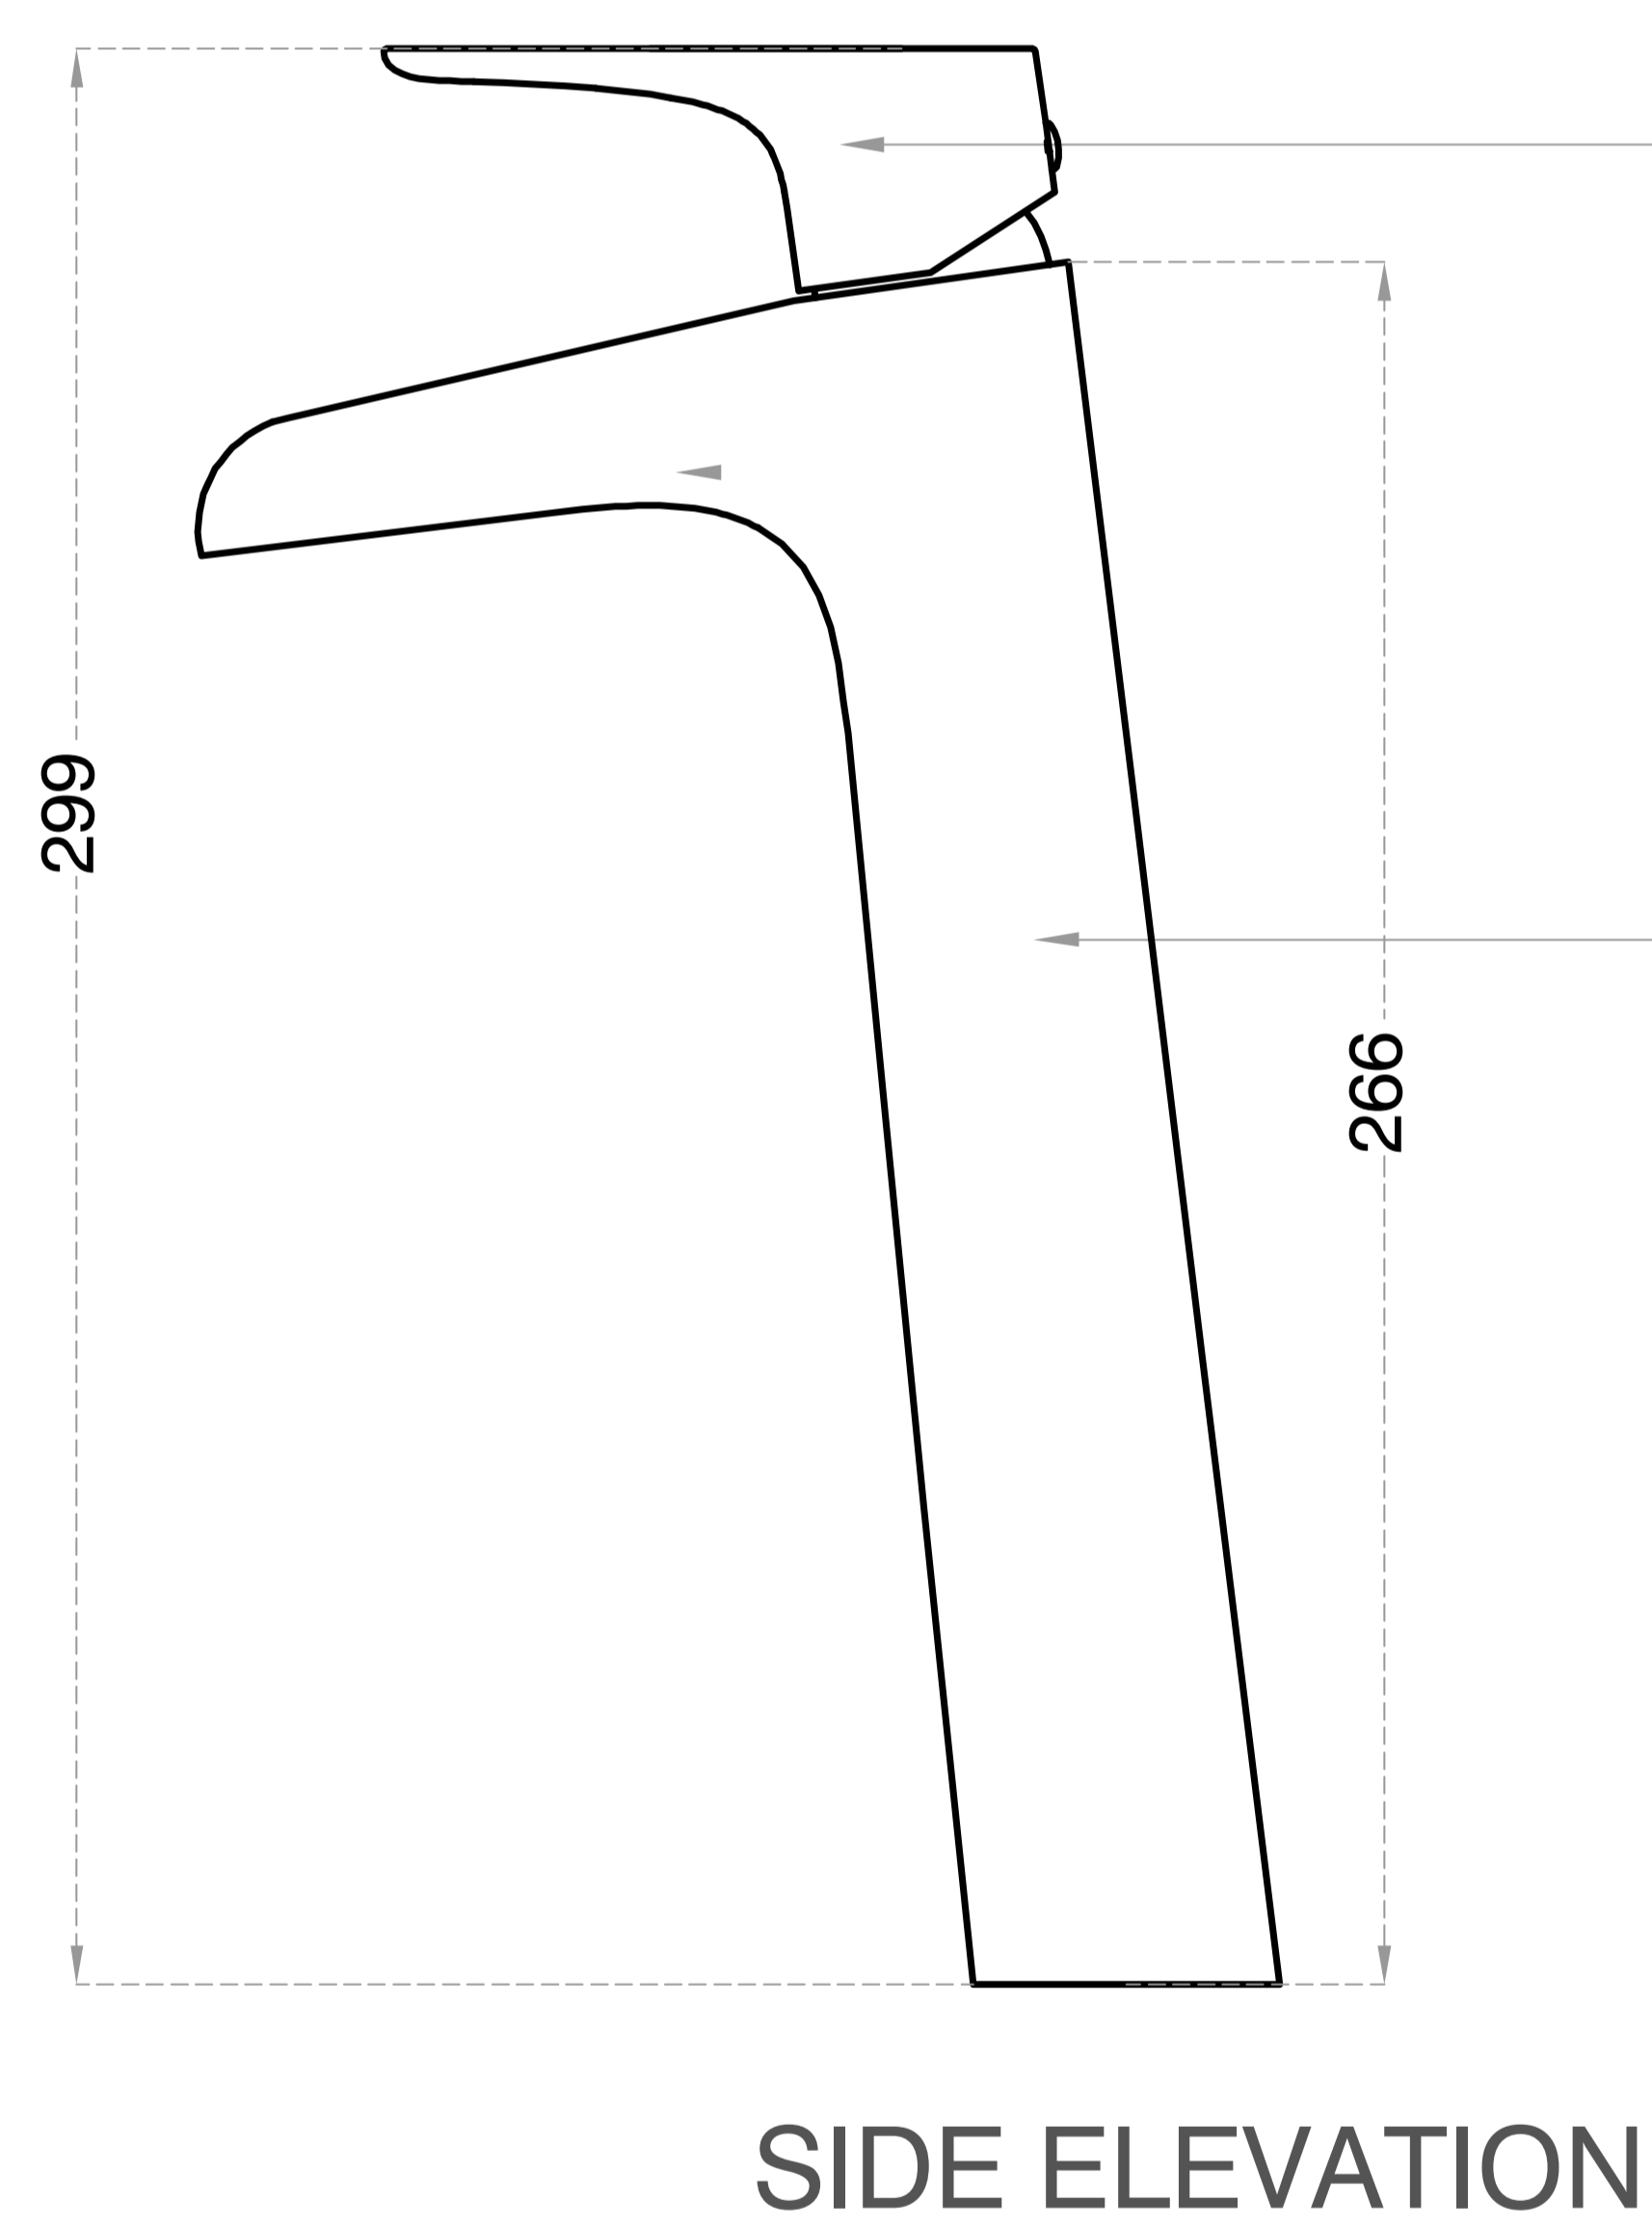

# Basin Mixer – Tall Body

Product Code : 2059

## Technical Drawing

PLAN

SIDE ELEVATION

FRONT ELEVATION

All dimension are in **mm**