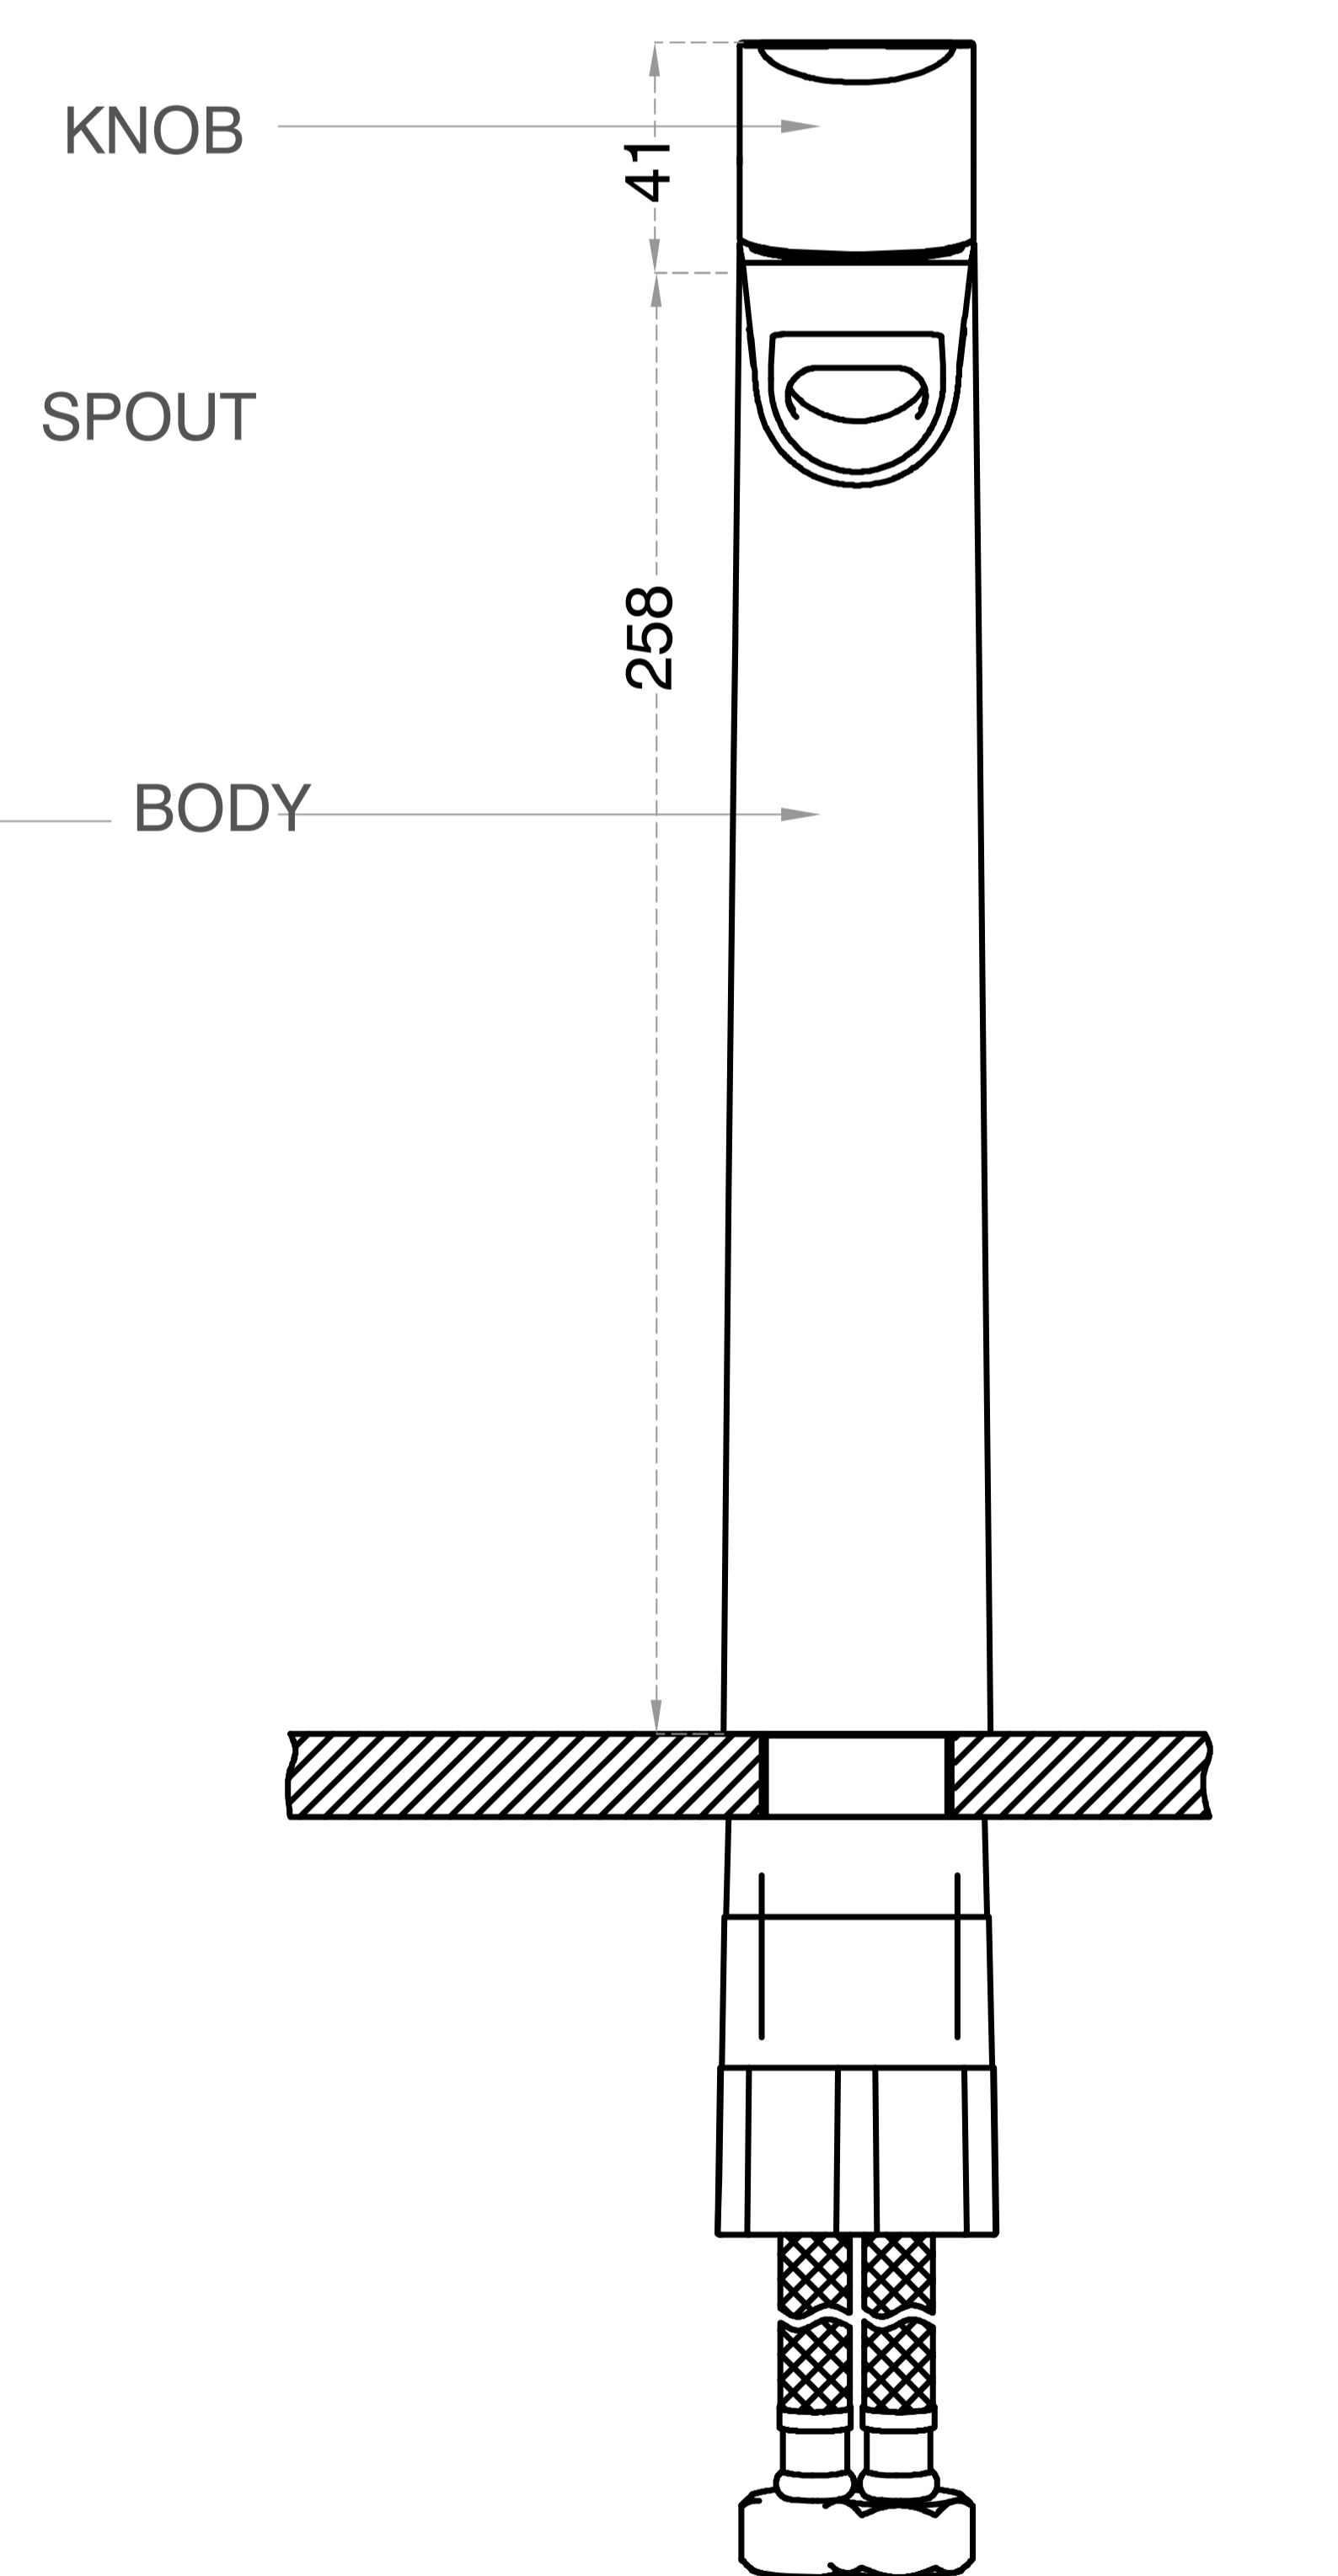

# Basin Mixer – Tall Body

Product Code : 2059

## Technical Drawing

PLAN

SIDE ELEVATION

FRONT ELEVATION

All dimension are in **mm**