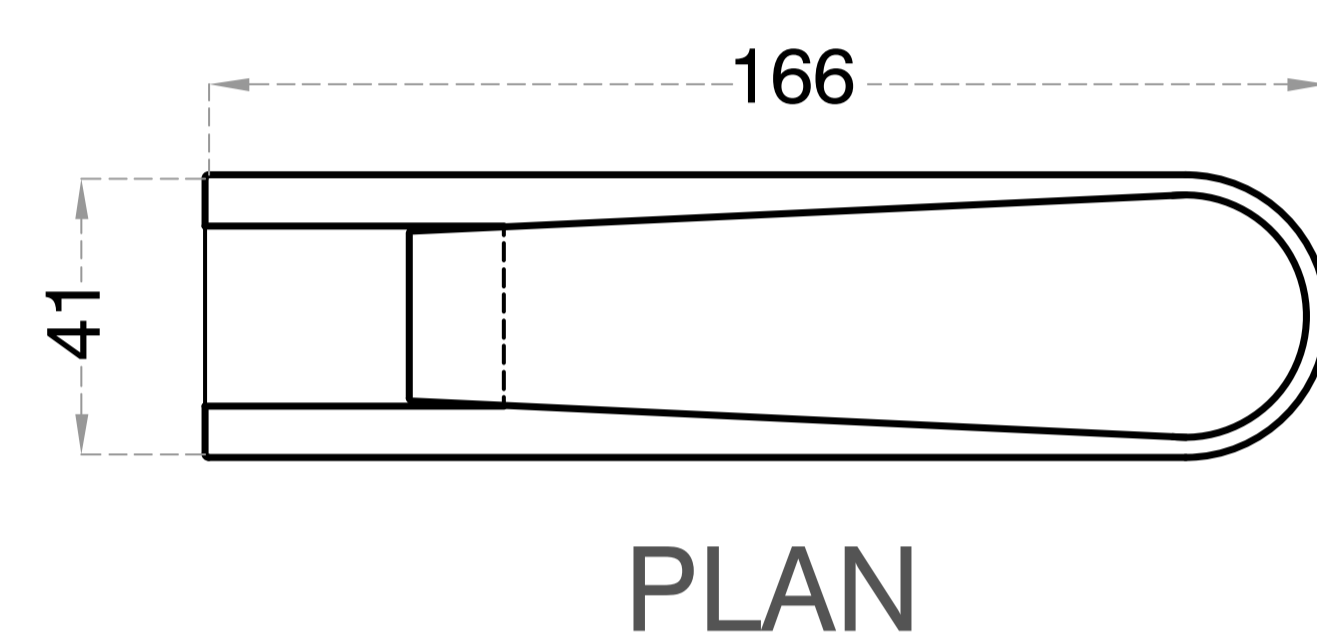

# Basin Mixer – Tall Body

Product Code : 2059

## Technical Drawing

PLAN

SIDE ELEVATION

FRONT ELEVATION

All dimension are in **mm**