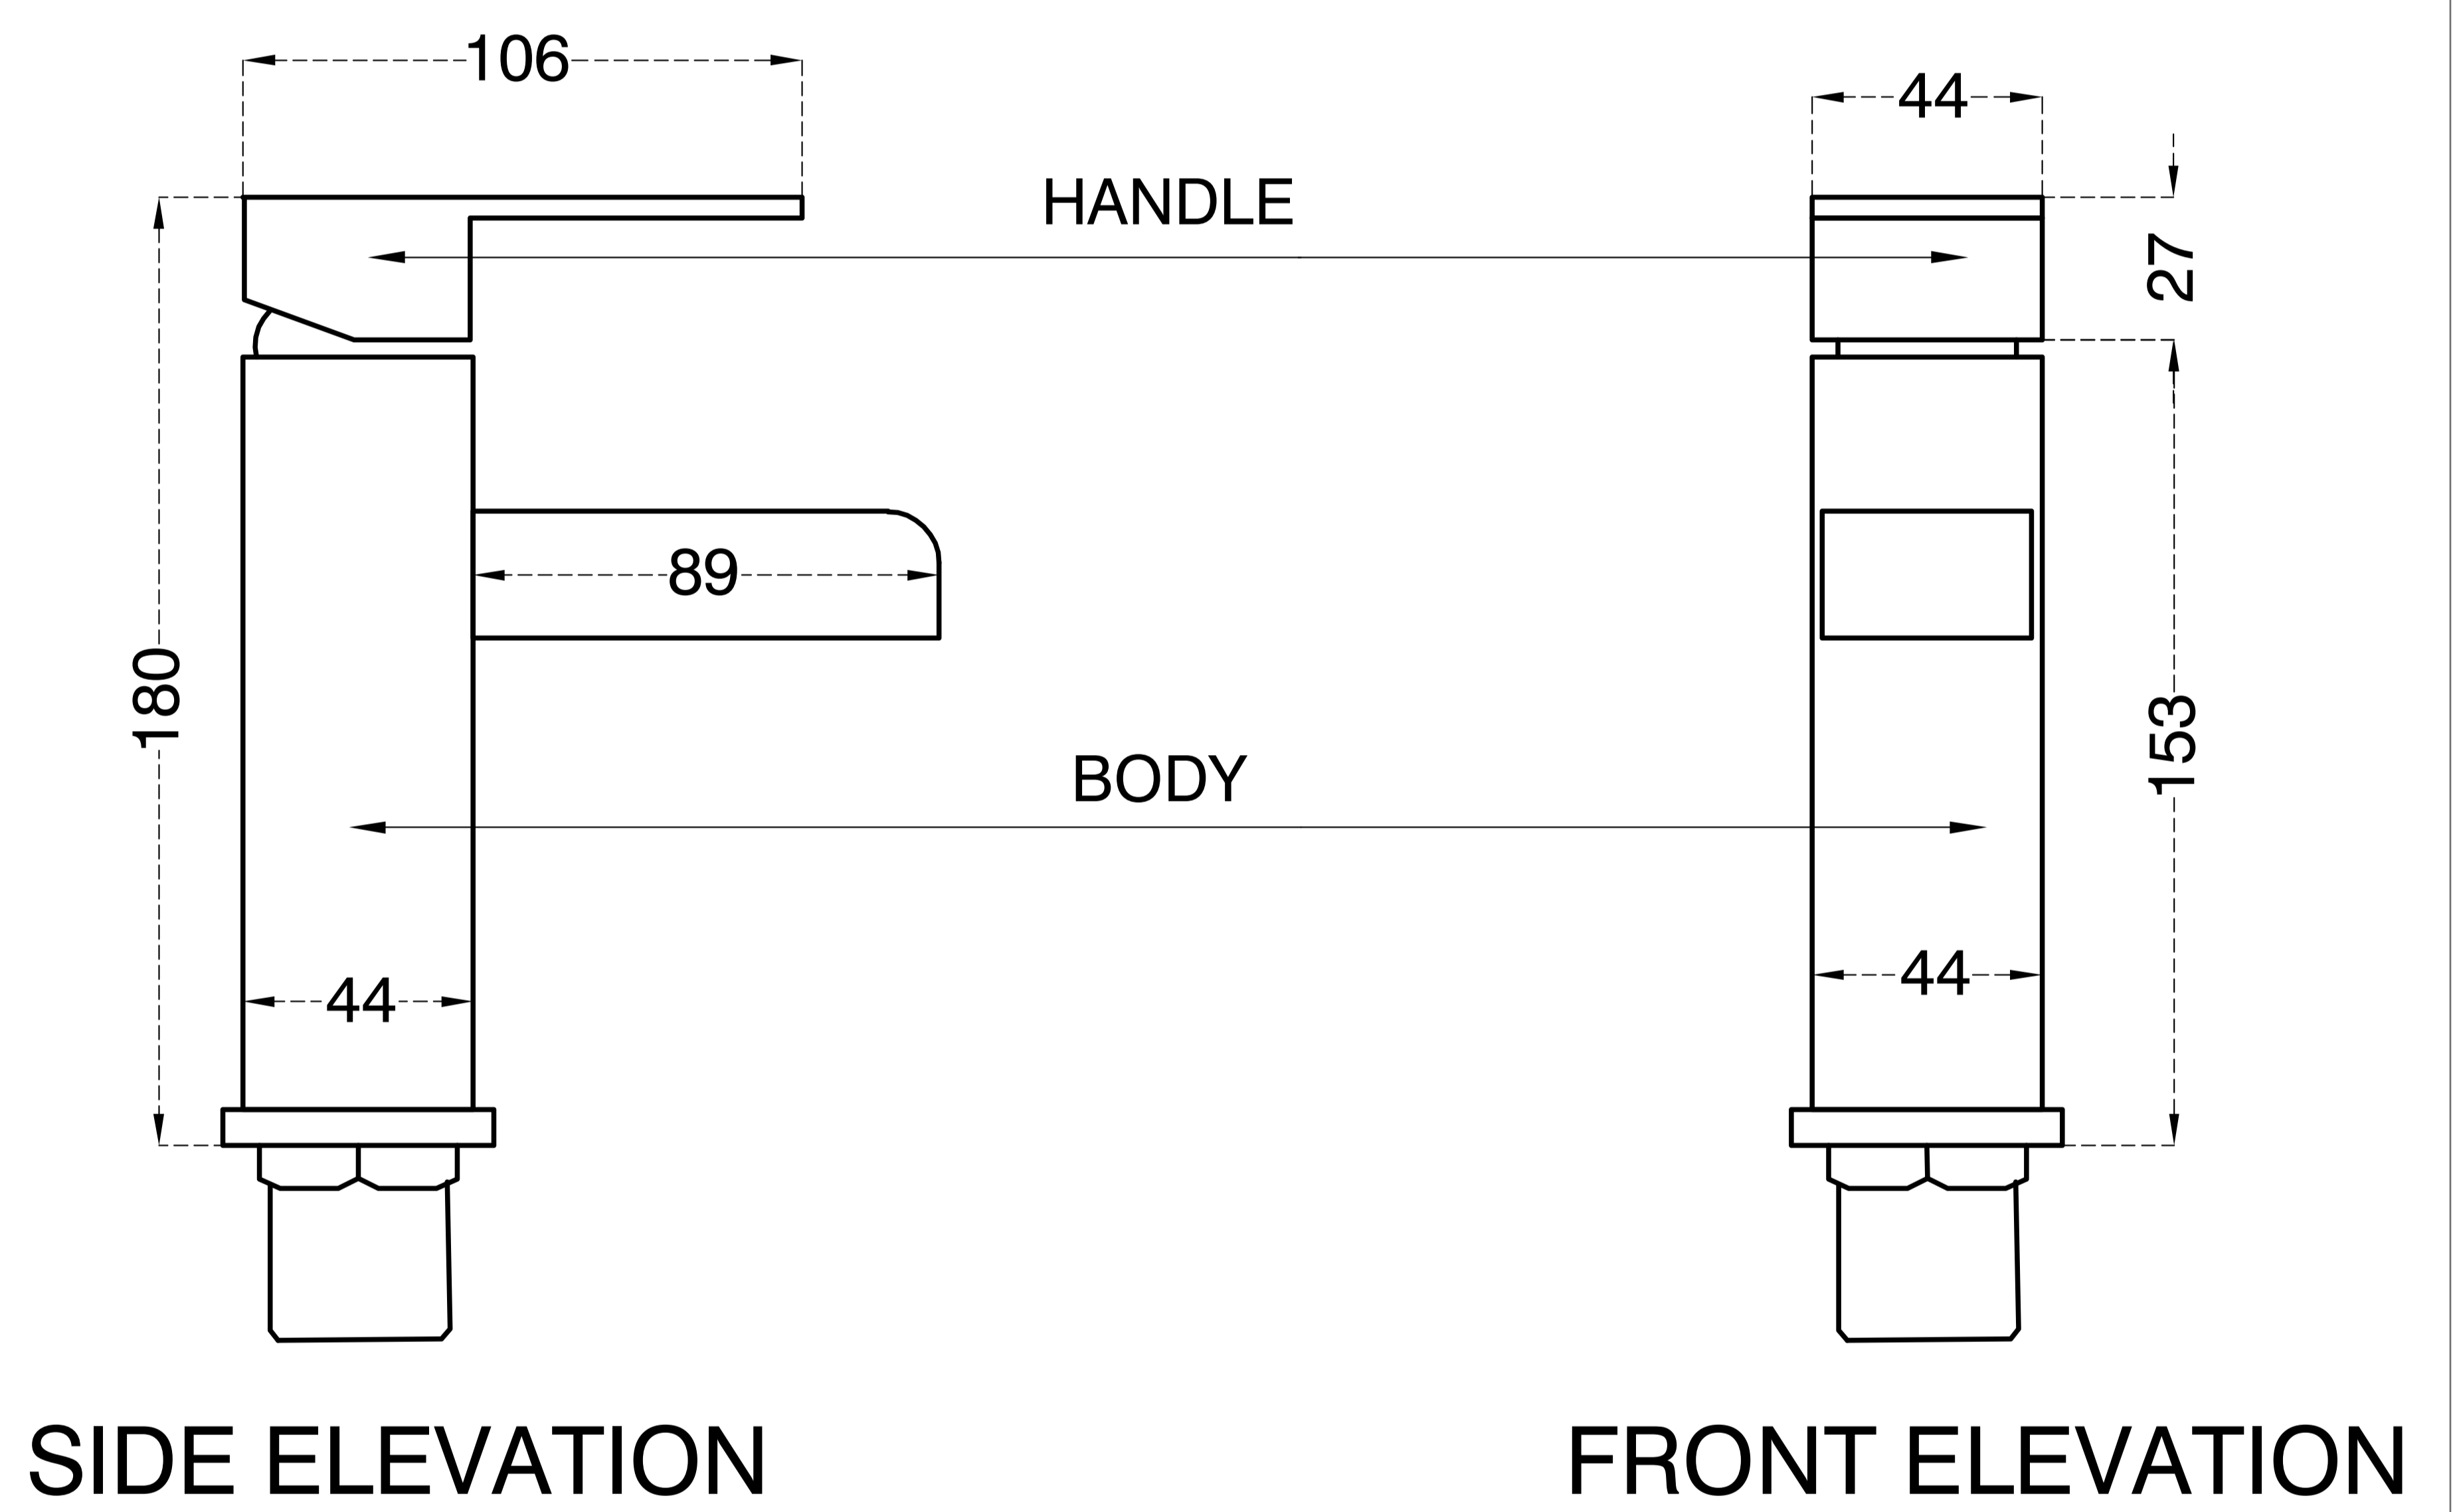

## Basin Mixer – Short Body

Product Code : 2028

### Technical Drawing

All dimension are in **mm**