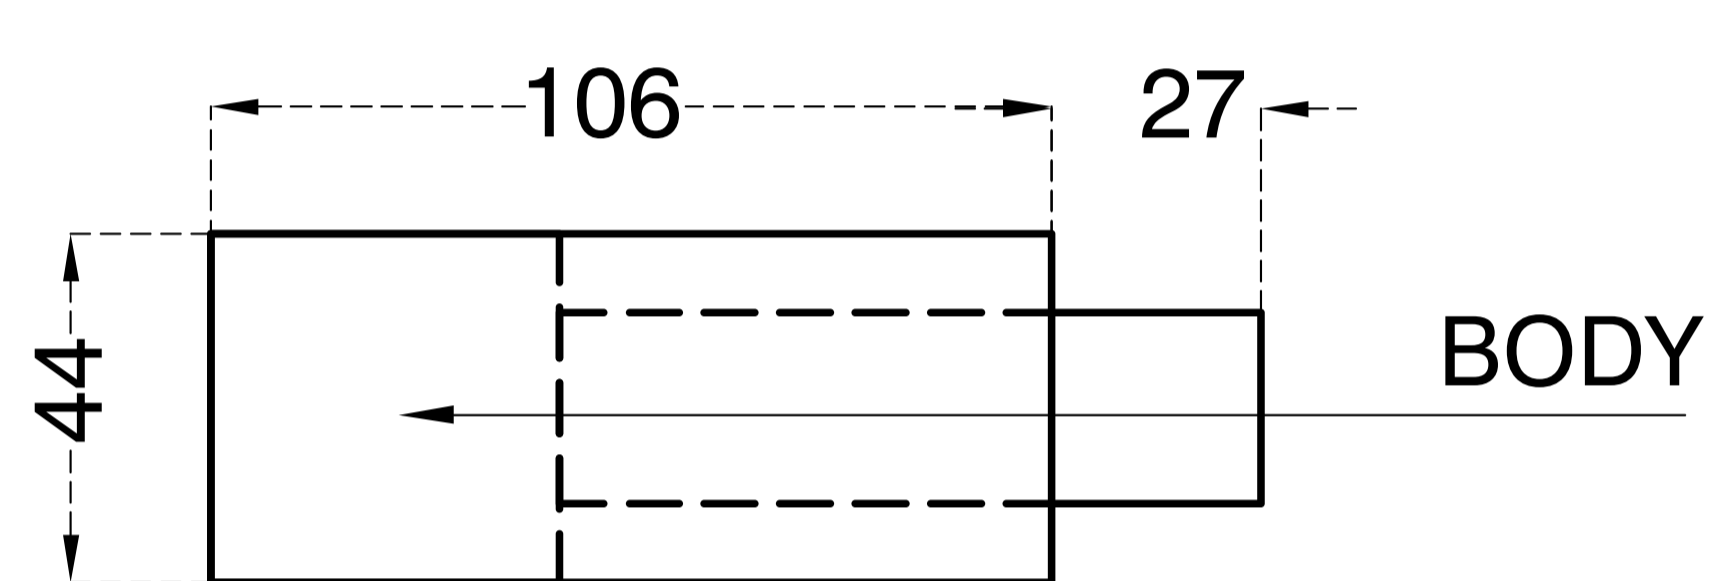

## Basin Mixer – Short Body

Product Code : 2028

### Technical Drawing

All dimension are in **mm**