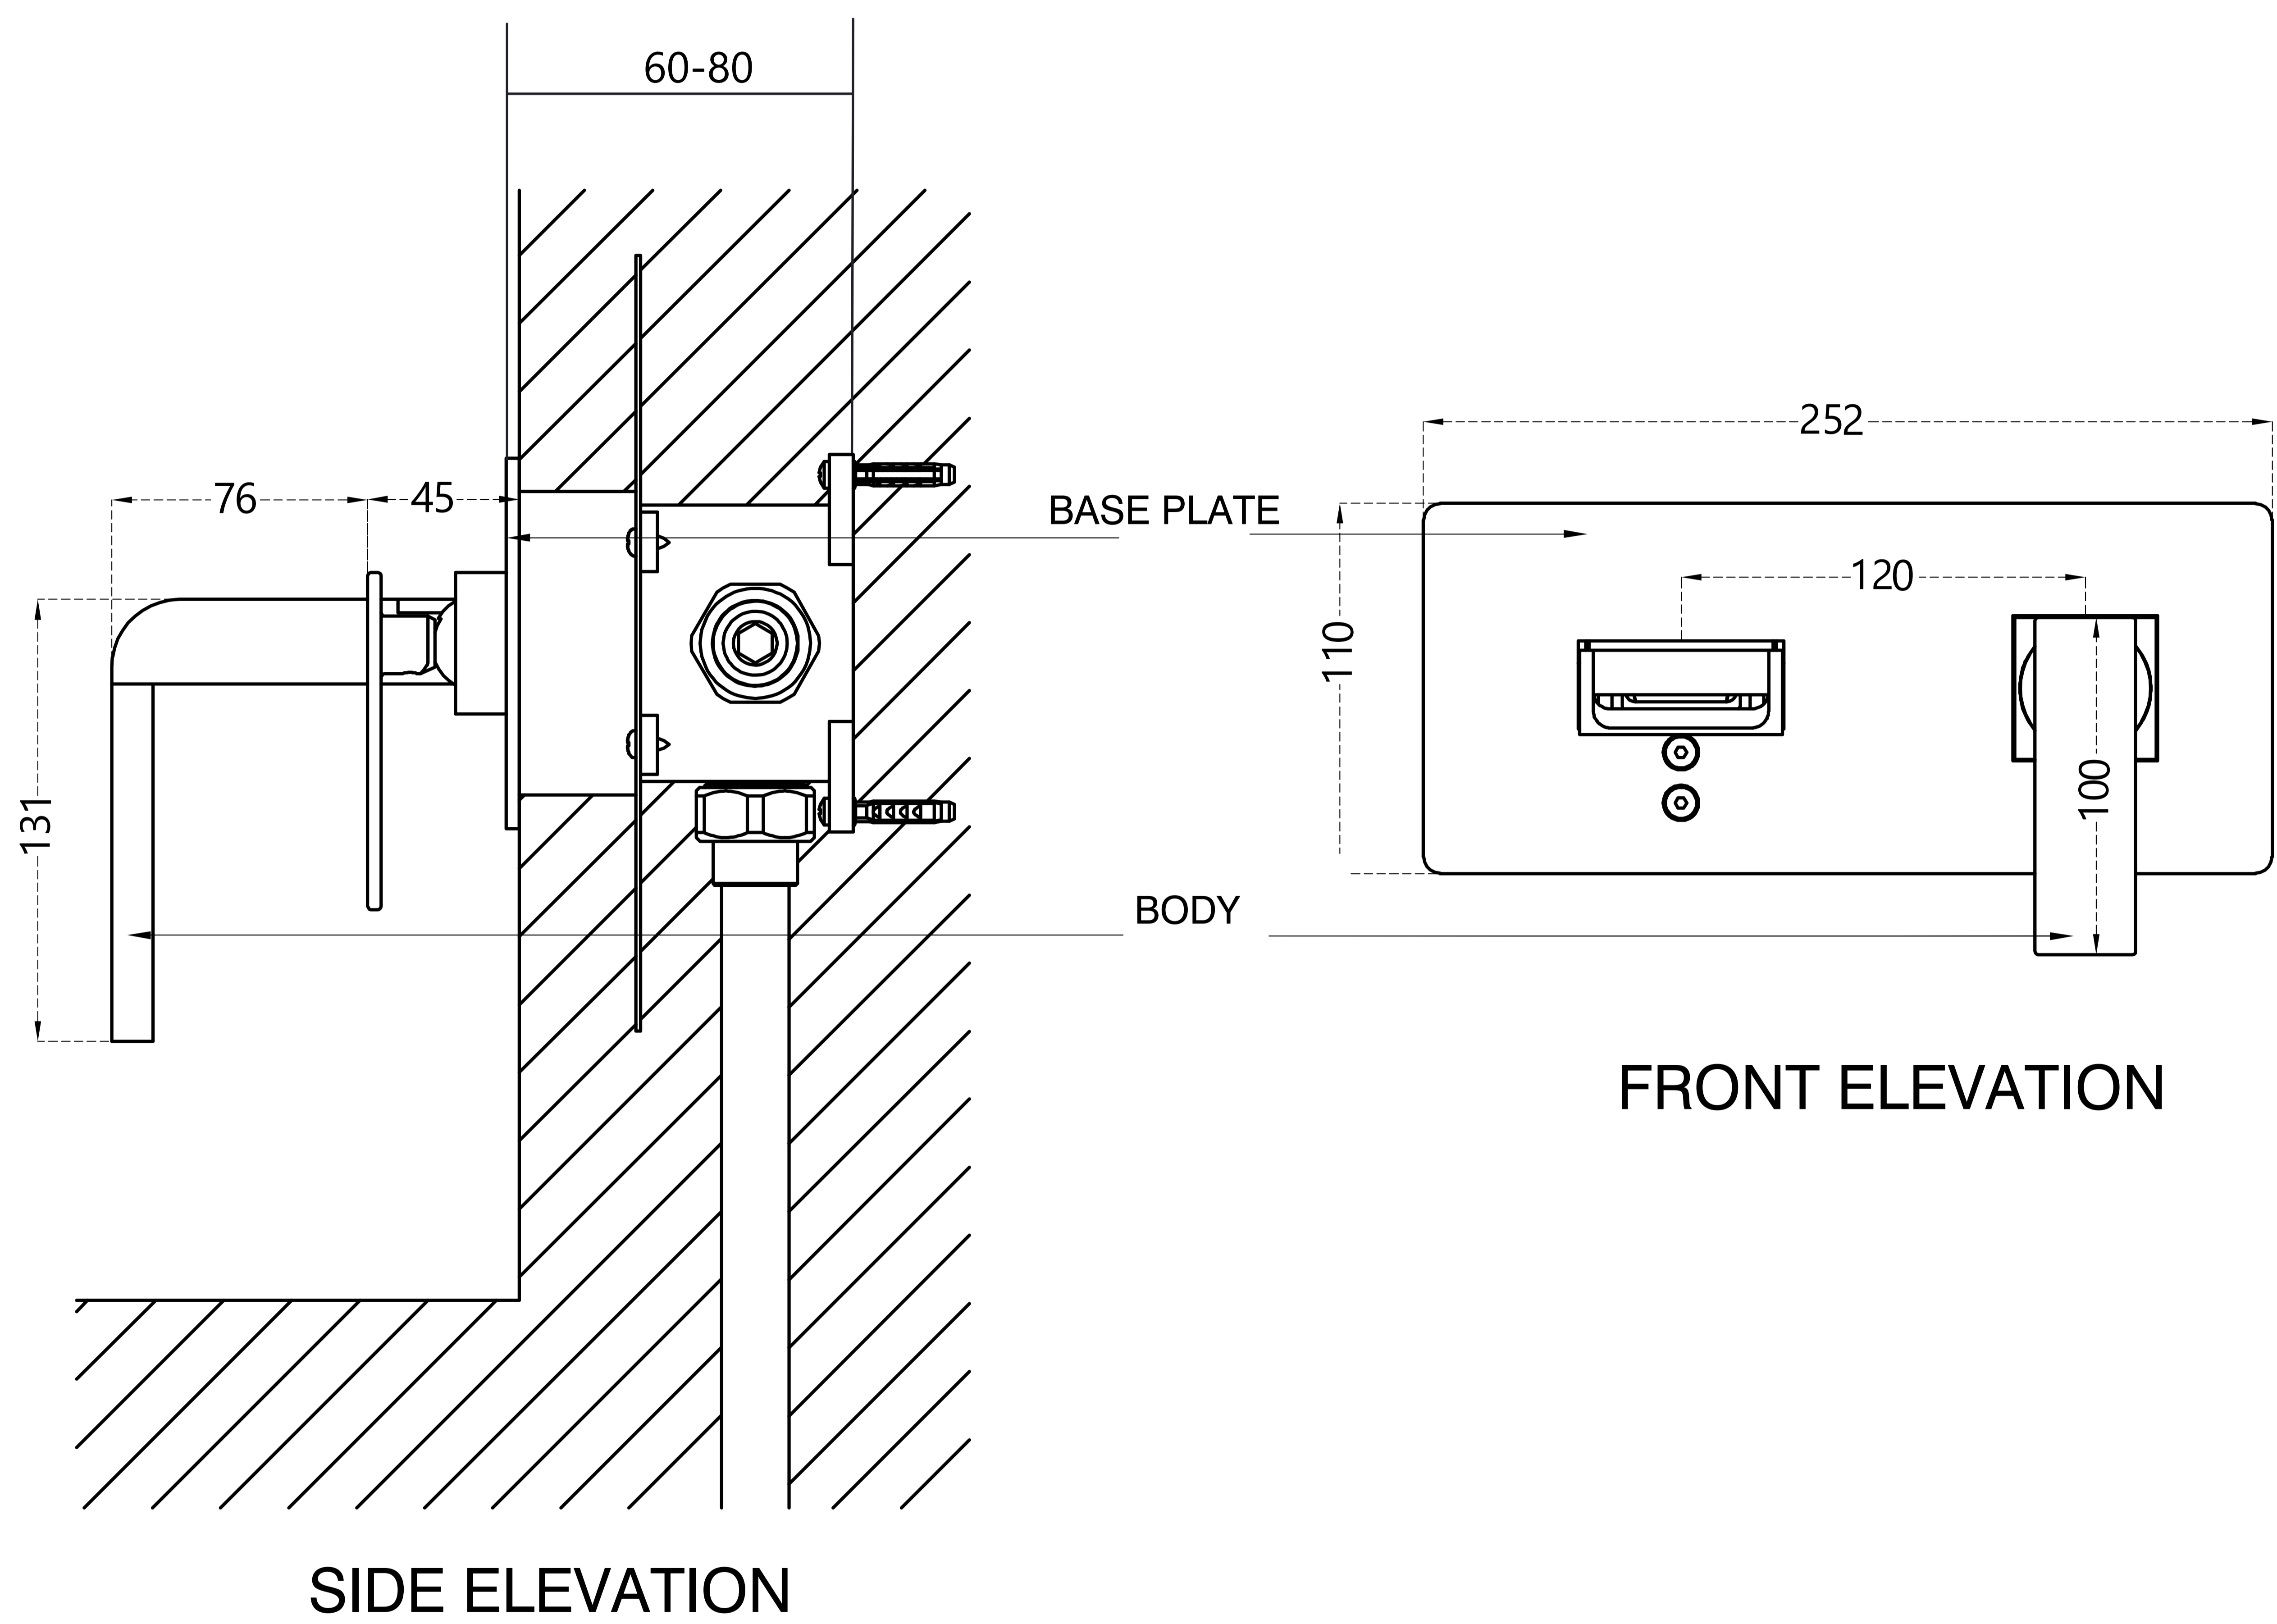

## Basin Mixer- Wall Mounted

Product Code : 2007

### Technical Drawing

All dimension are in **mm**