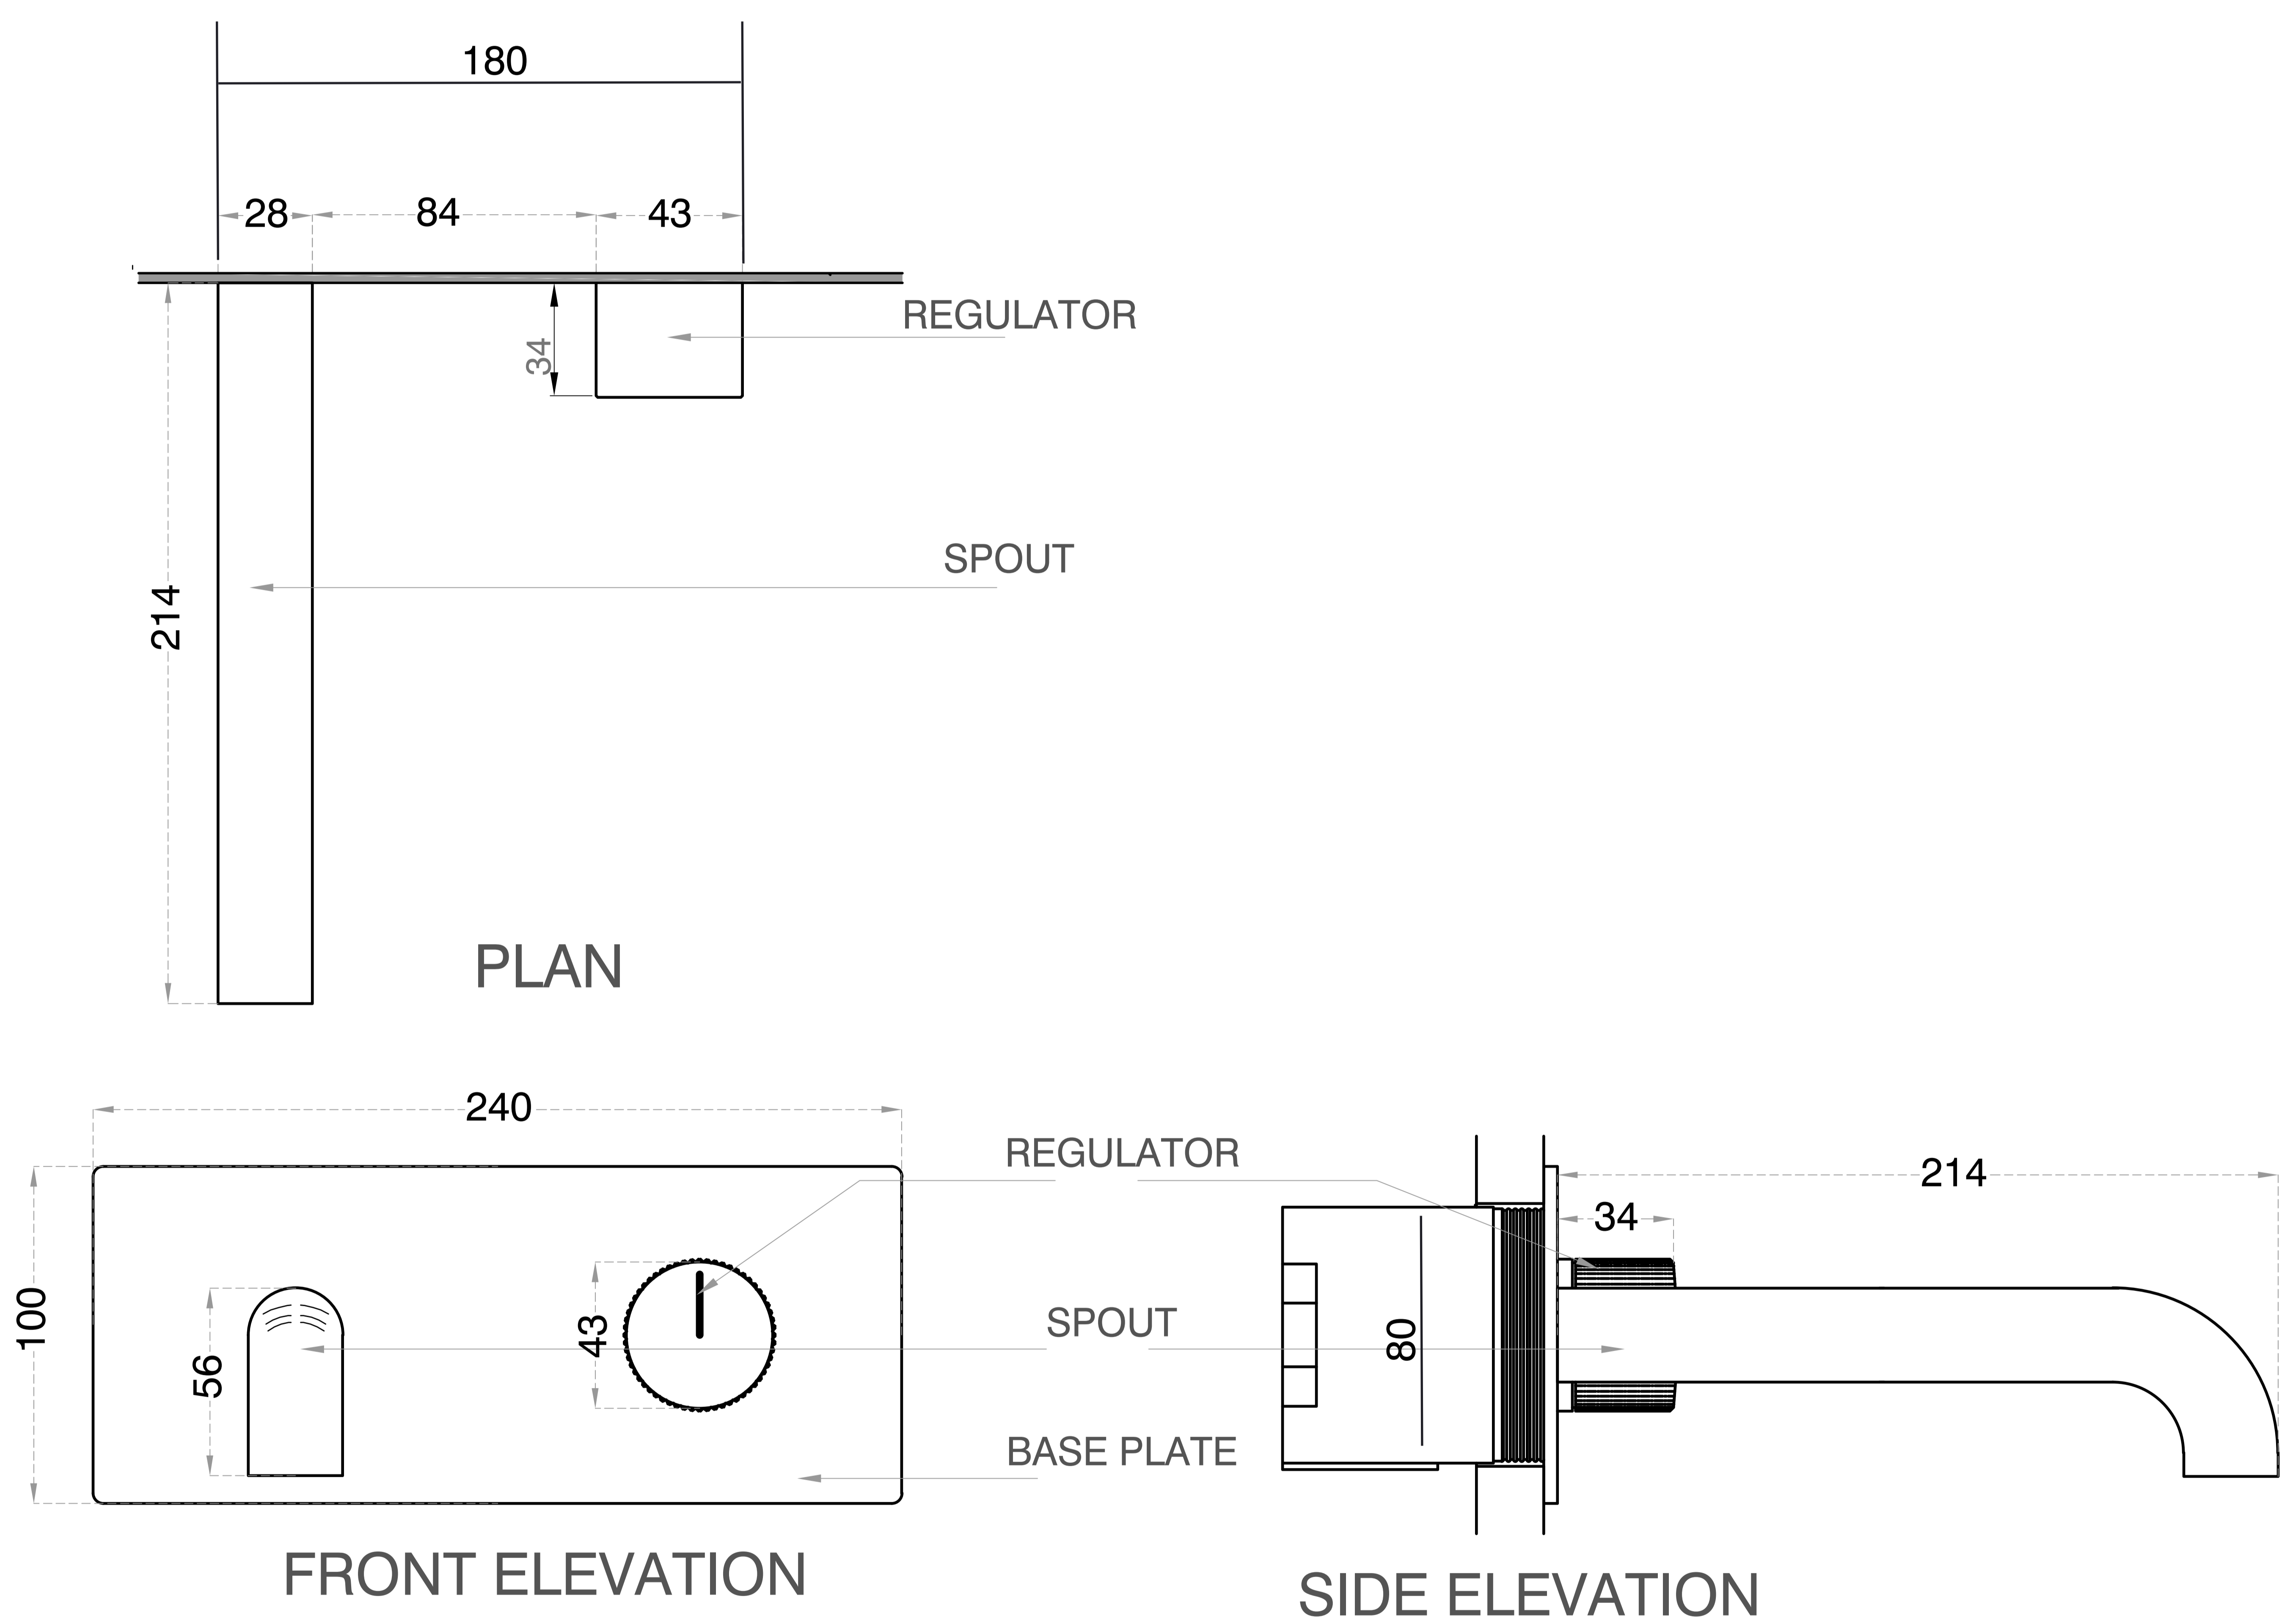

# Wall-Mounted Basin Mixer

Product Code : 2096

## Technical Drawing

All dimension are in **mm**