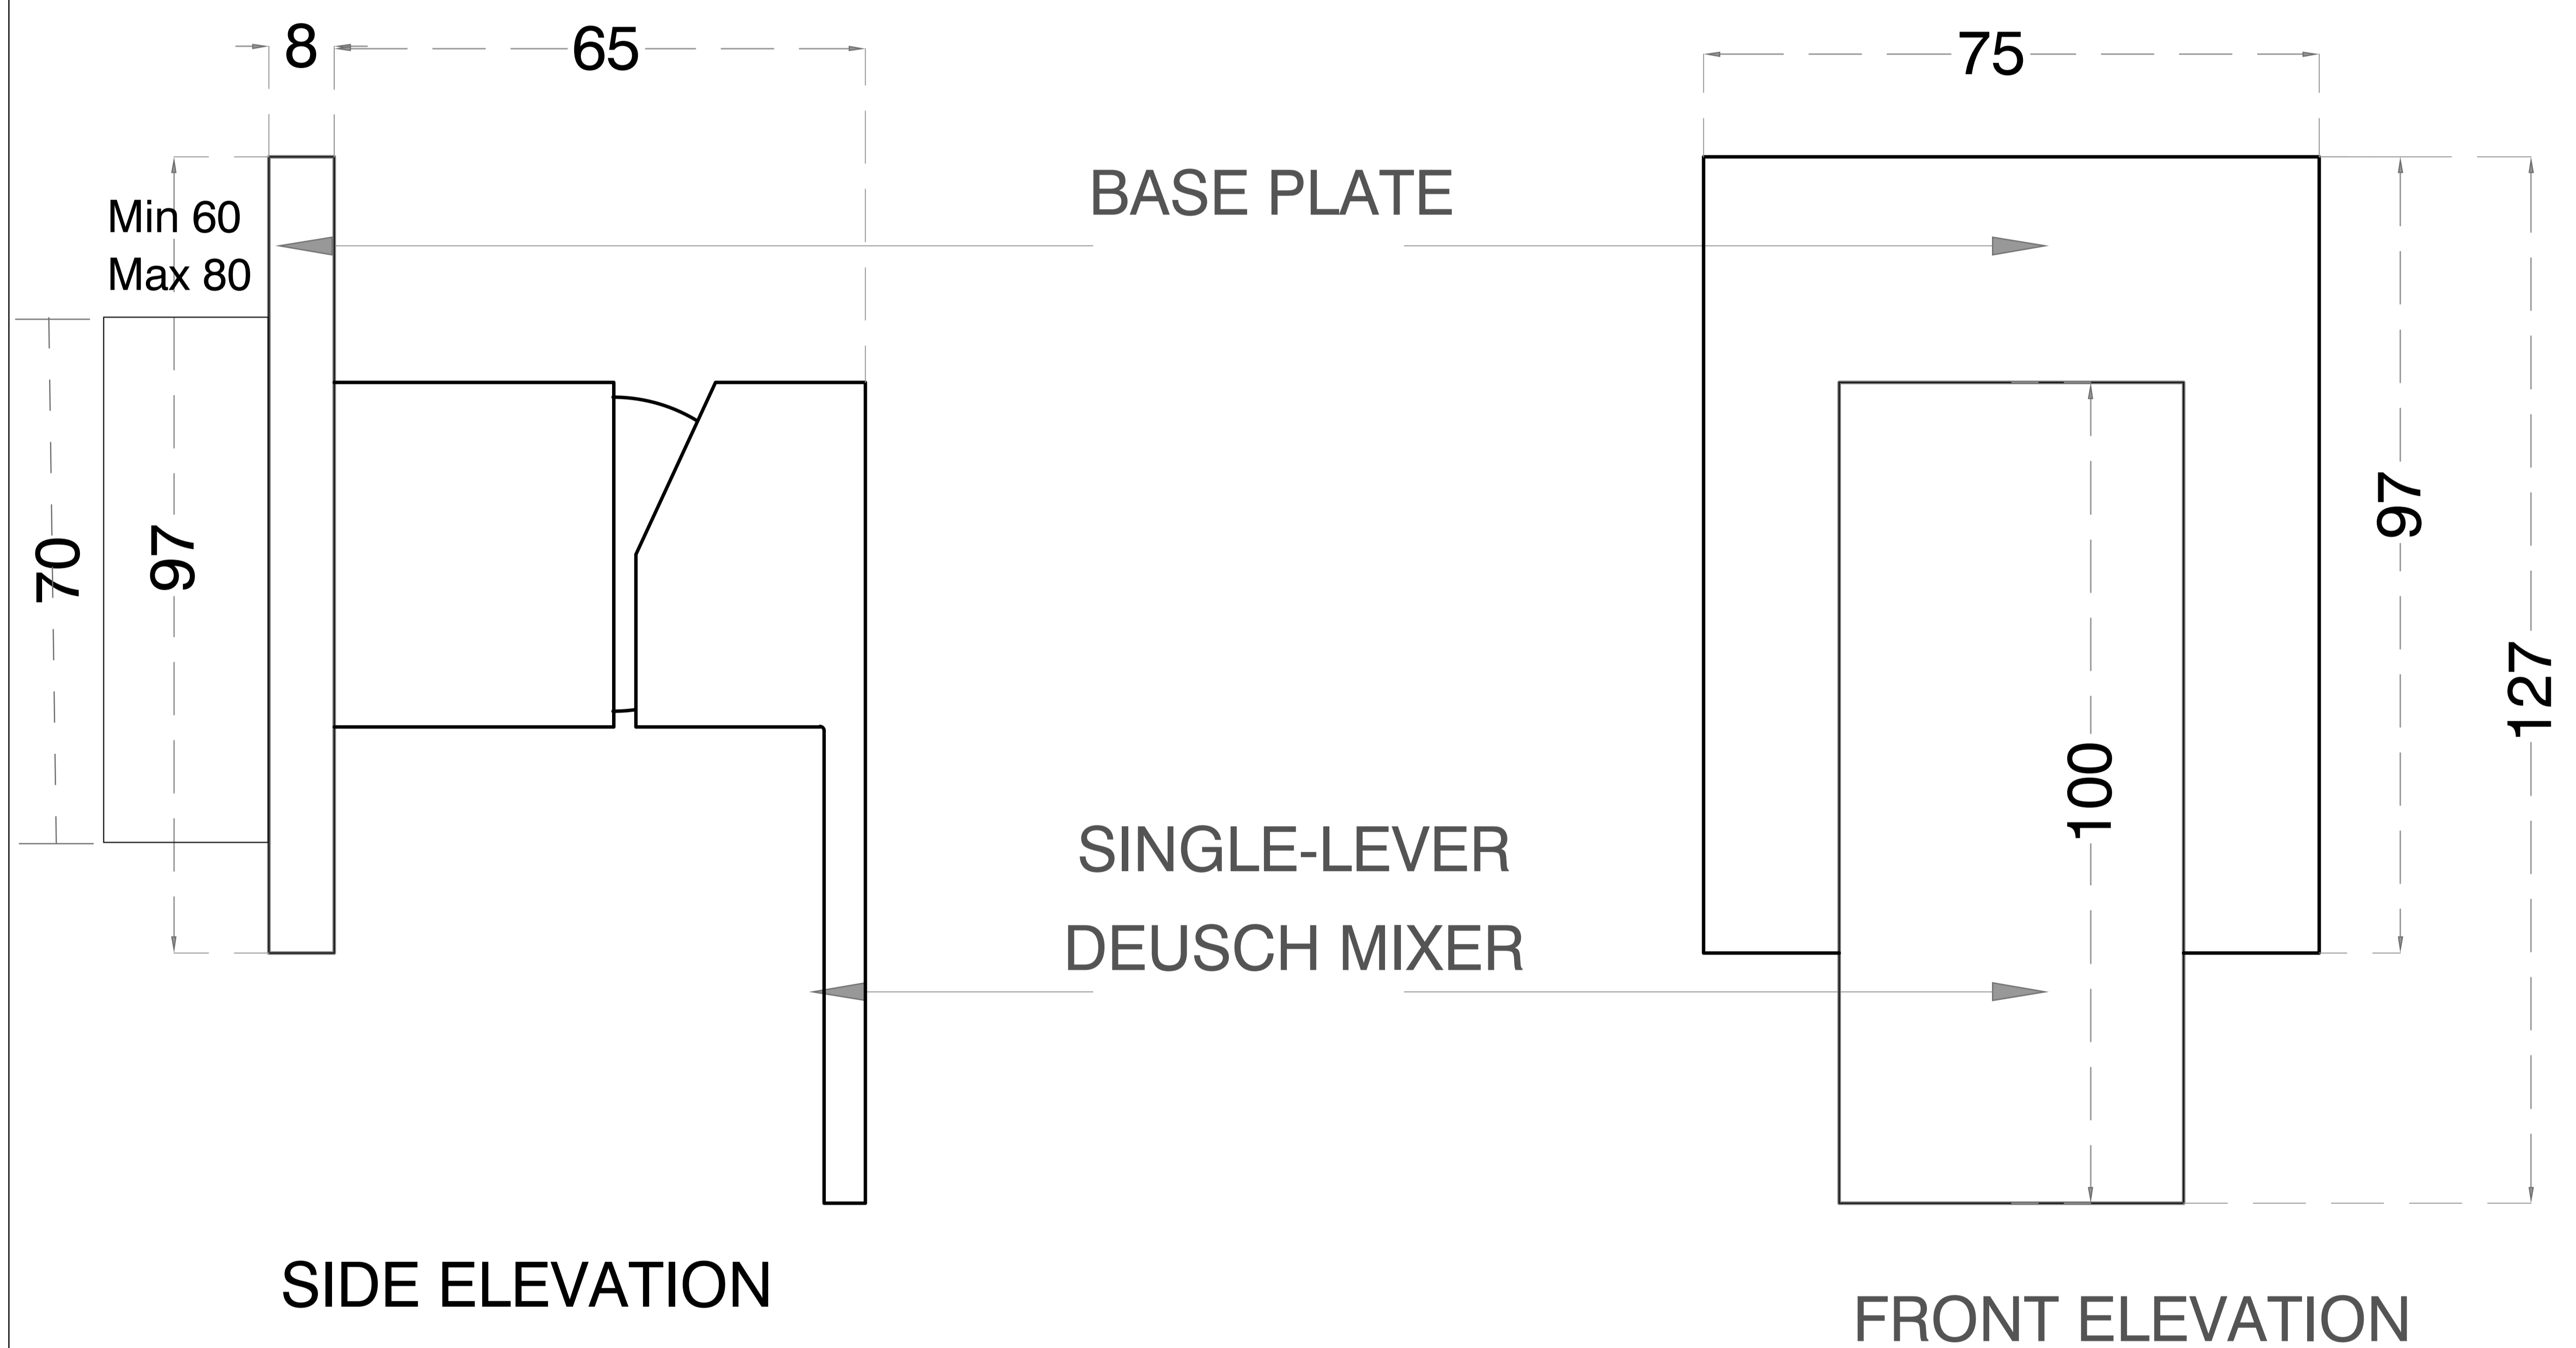

Single-Lever Deusch Mixer with 1 Outlet

Product Code : 2031

Technical Drawing

All dimension are in **mm**