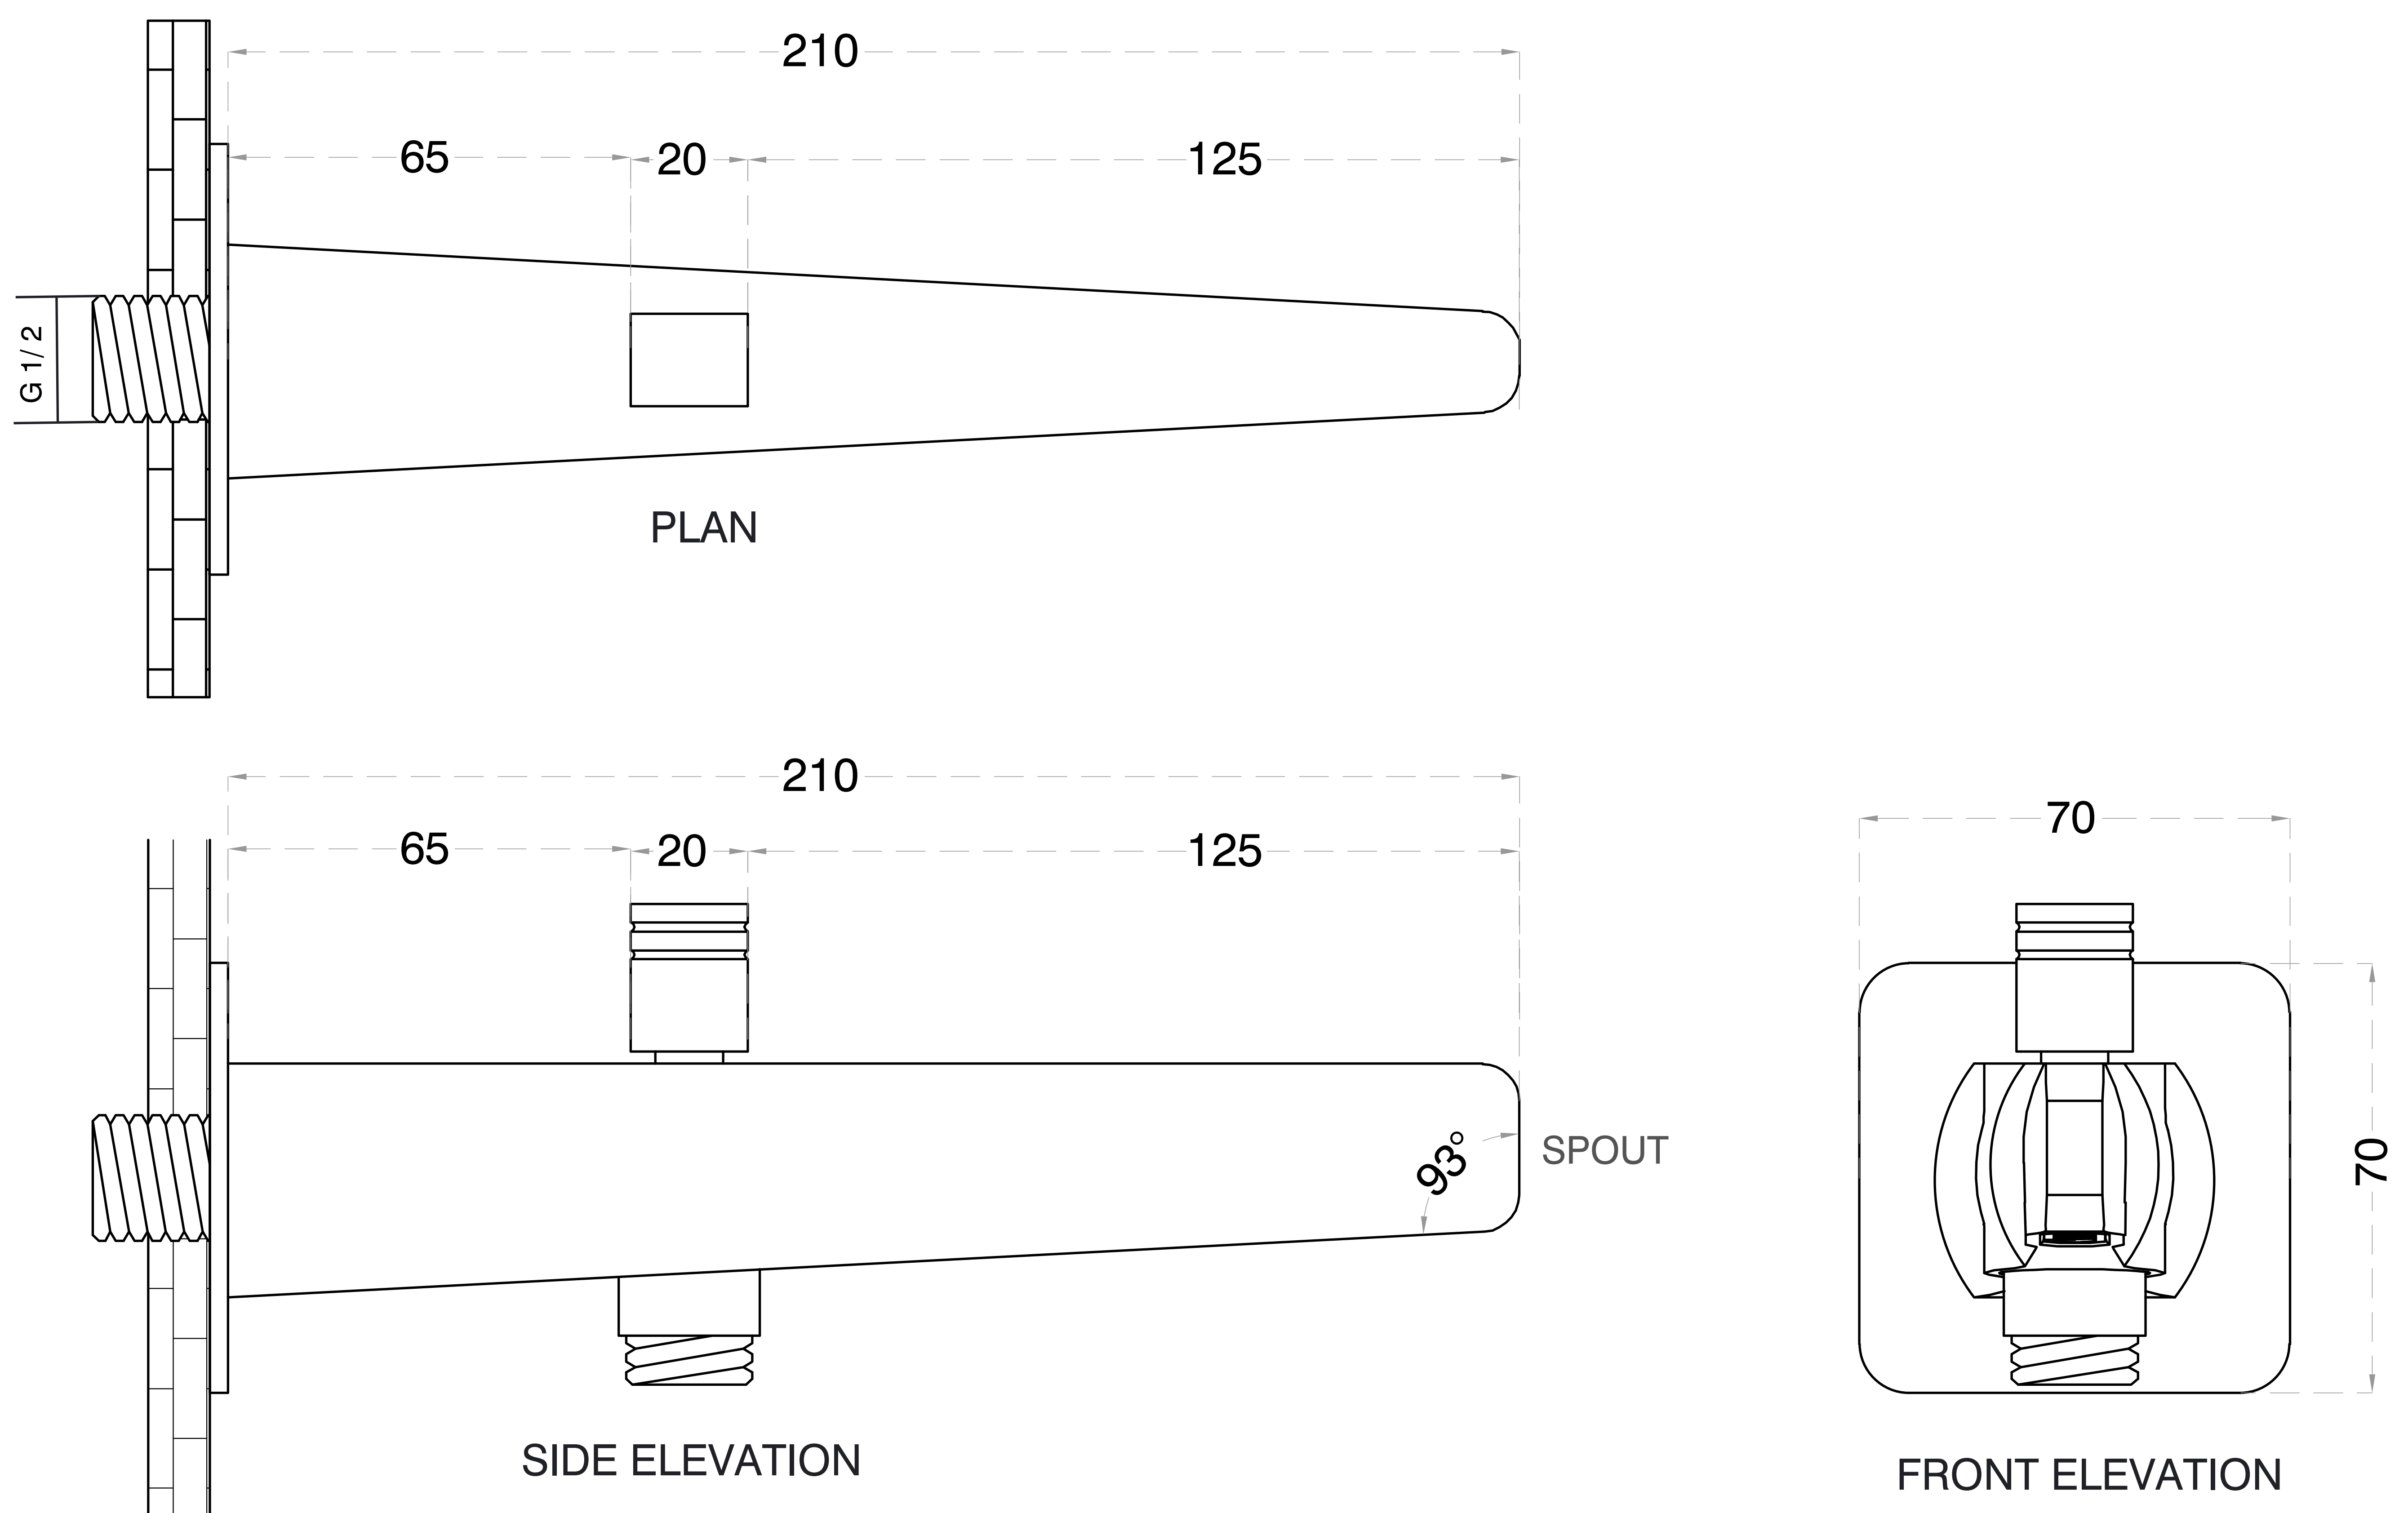

# Brass Button Spout

Product Code : 2090

## Technical Drawing

All dimension are in **mm**