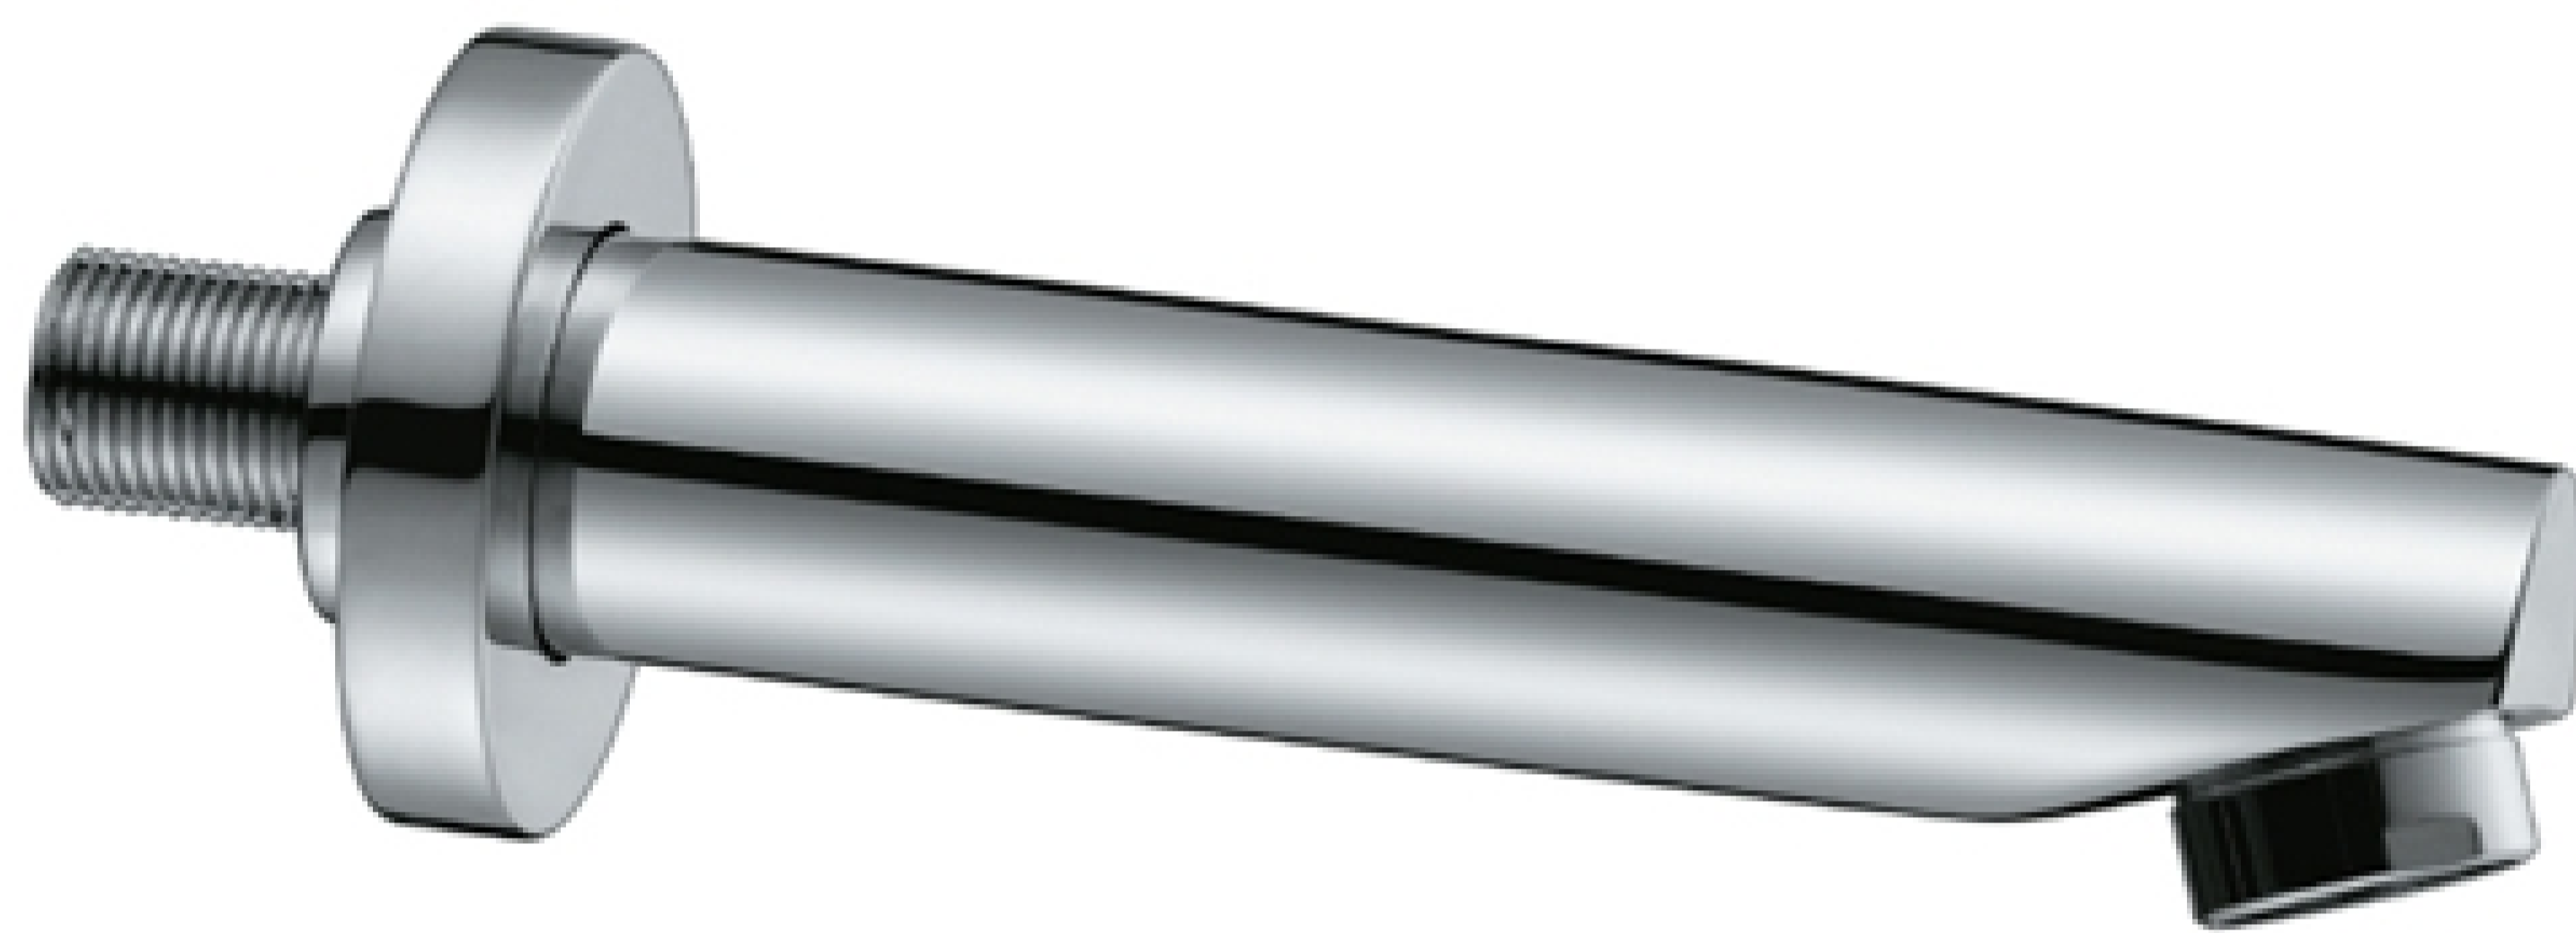

Brass Shower Arm

Product Code : **1406**

Technical Drawing

All dimension are in **mm**