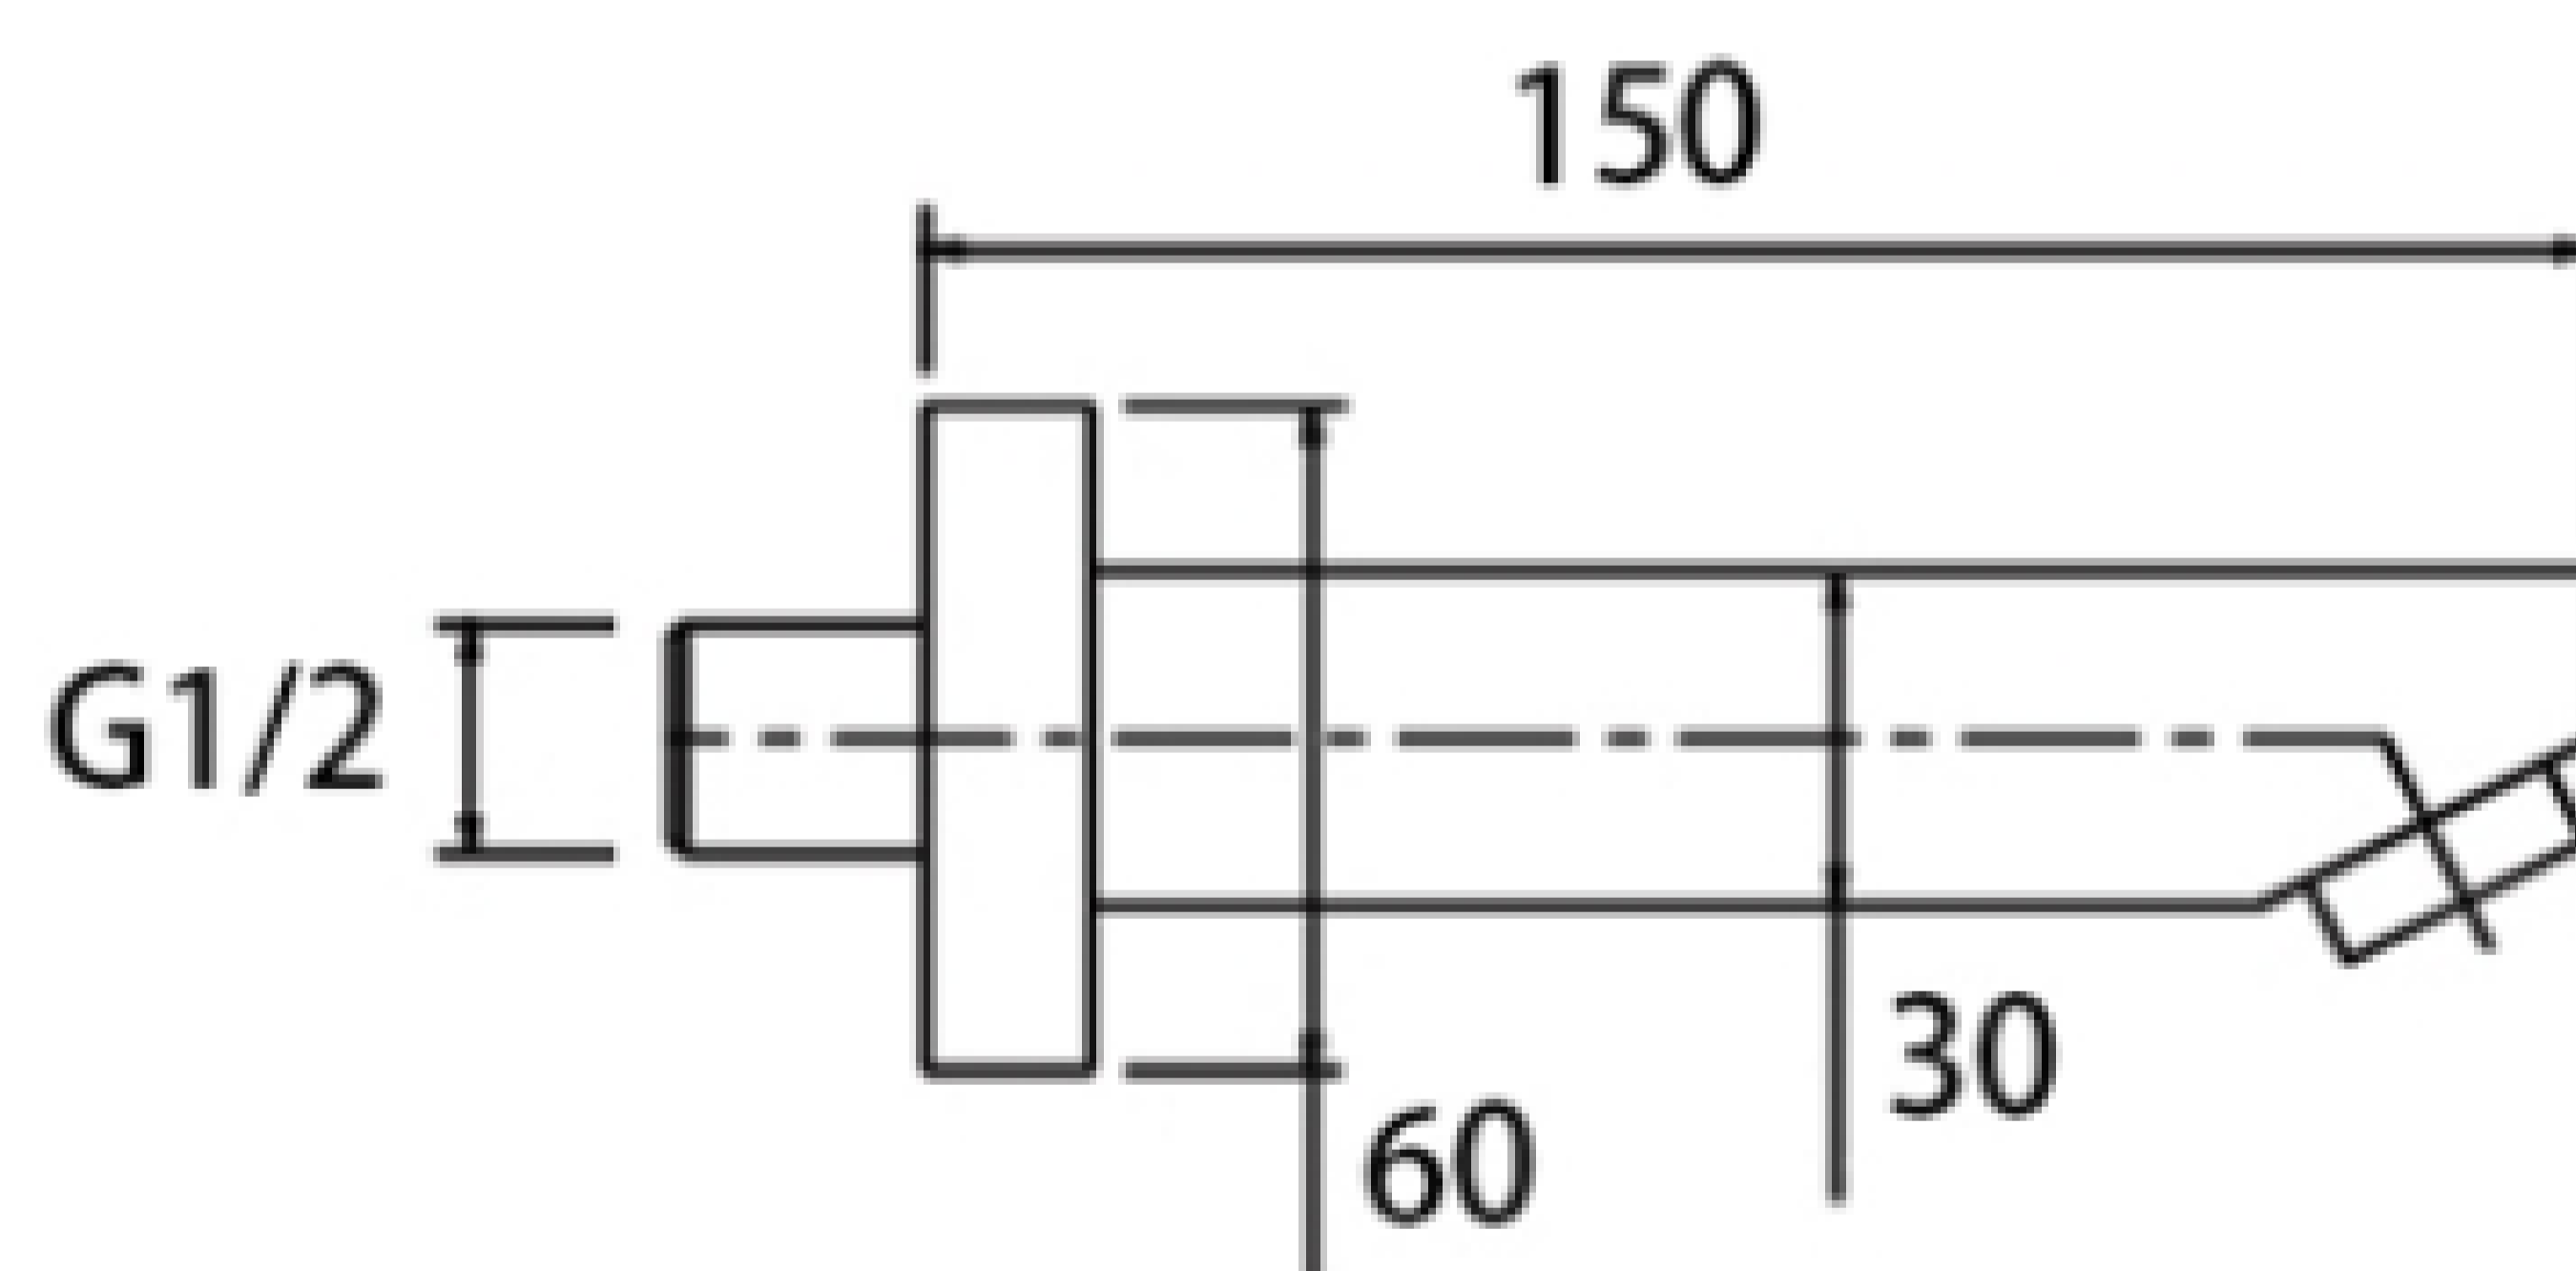

Brass Shower Arm

Product Code : **1406**

Technical Drawing

All dimension are in **mm**