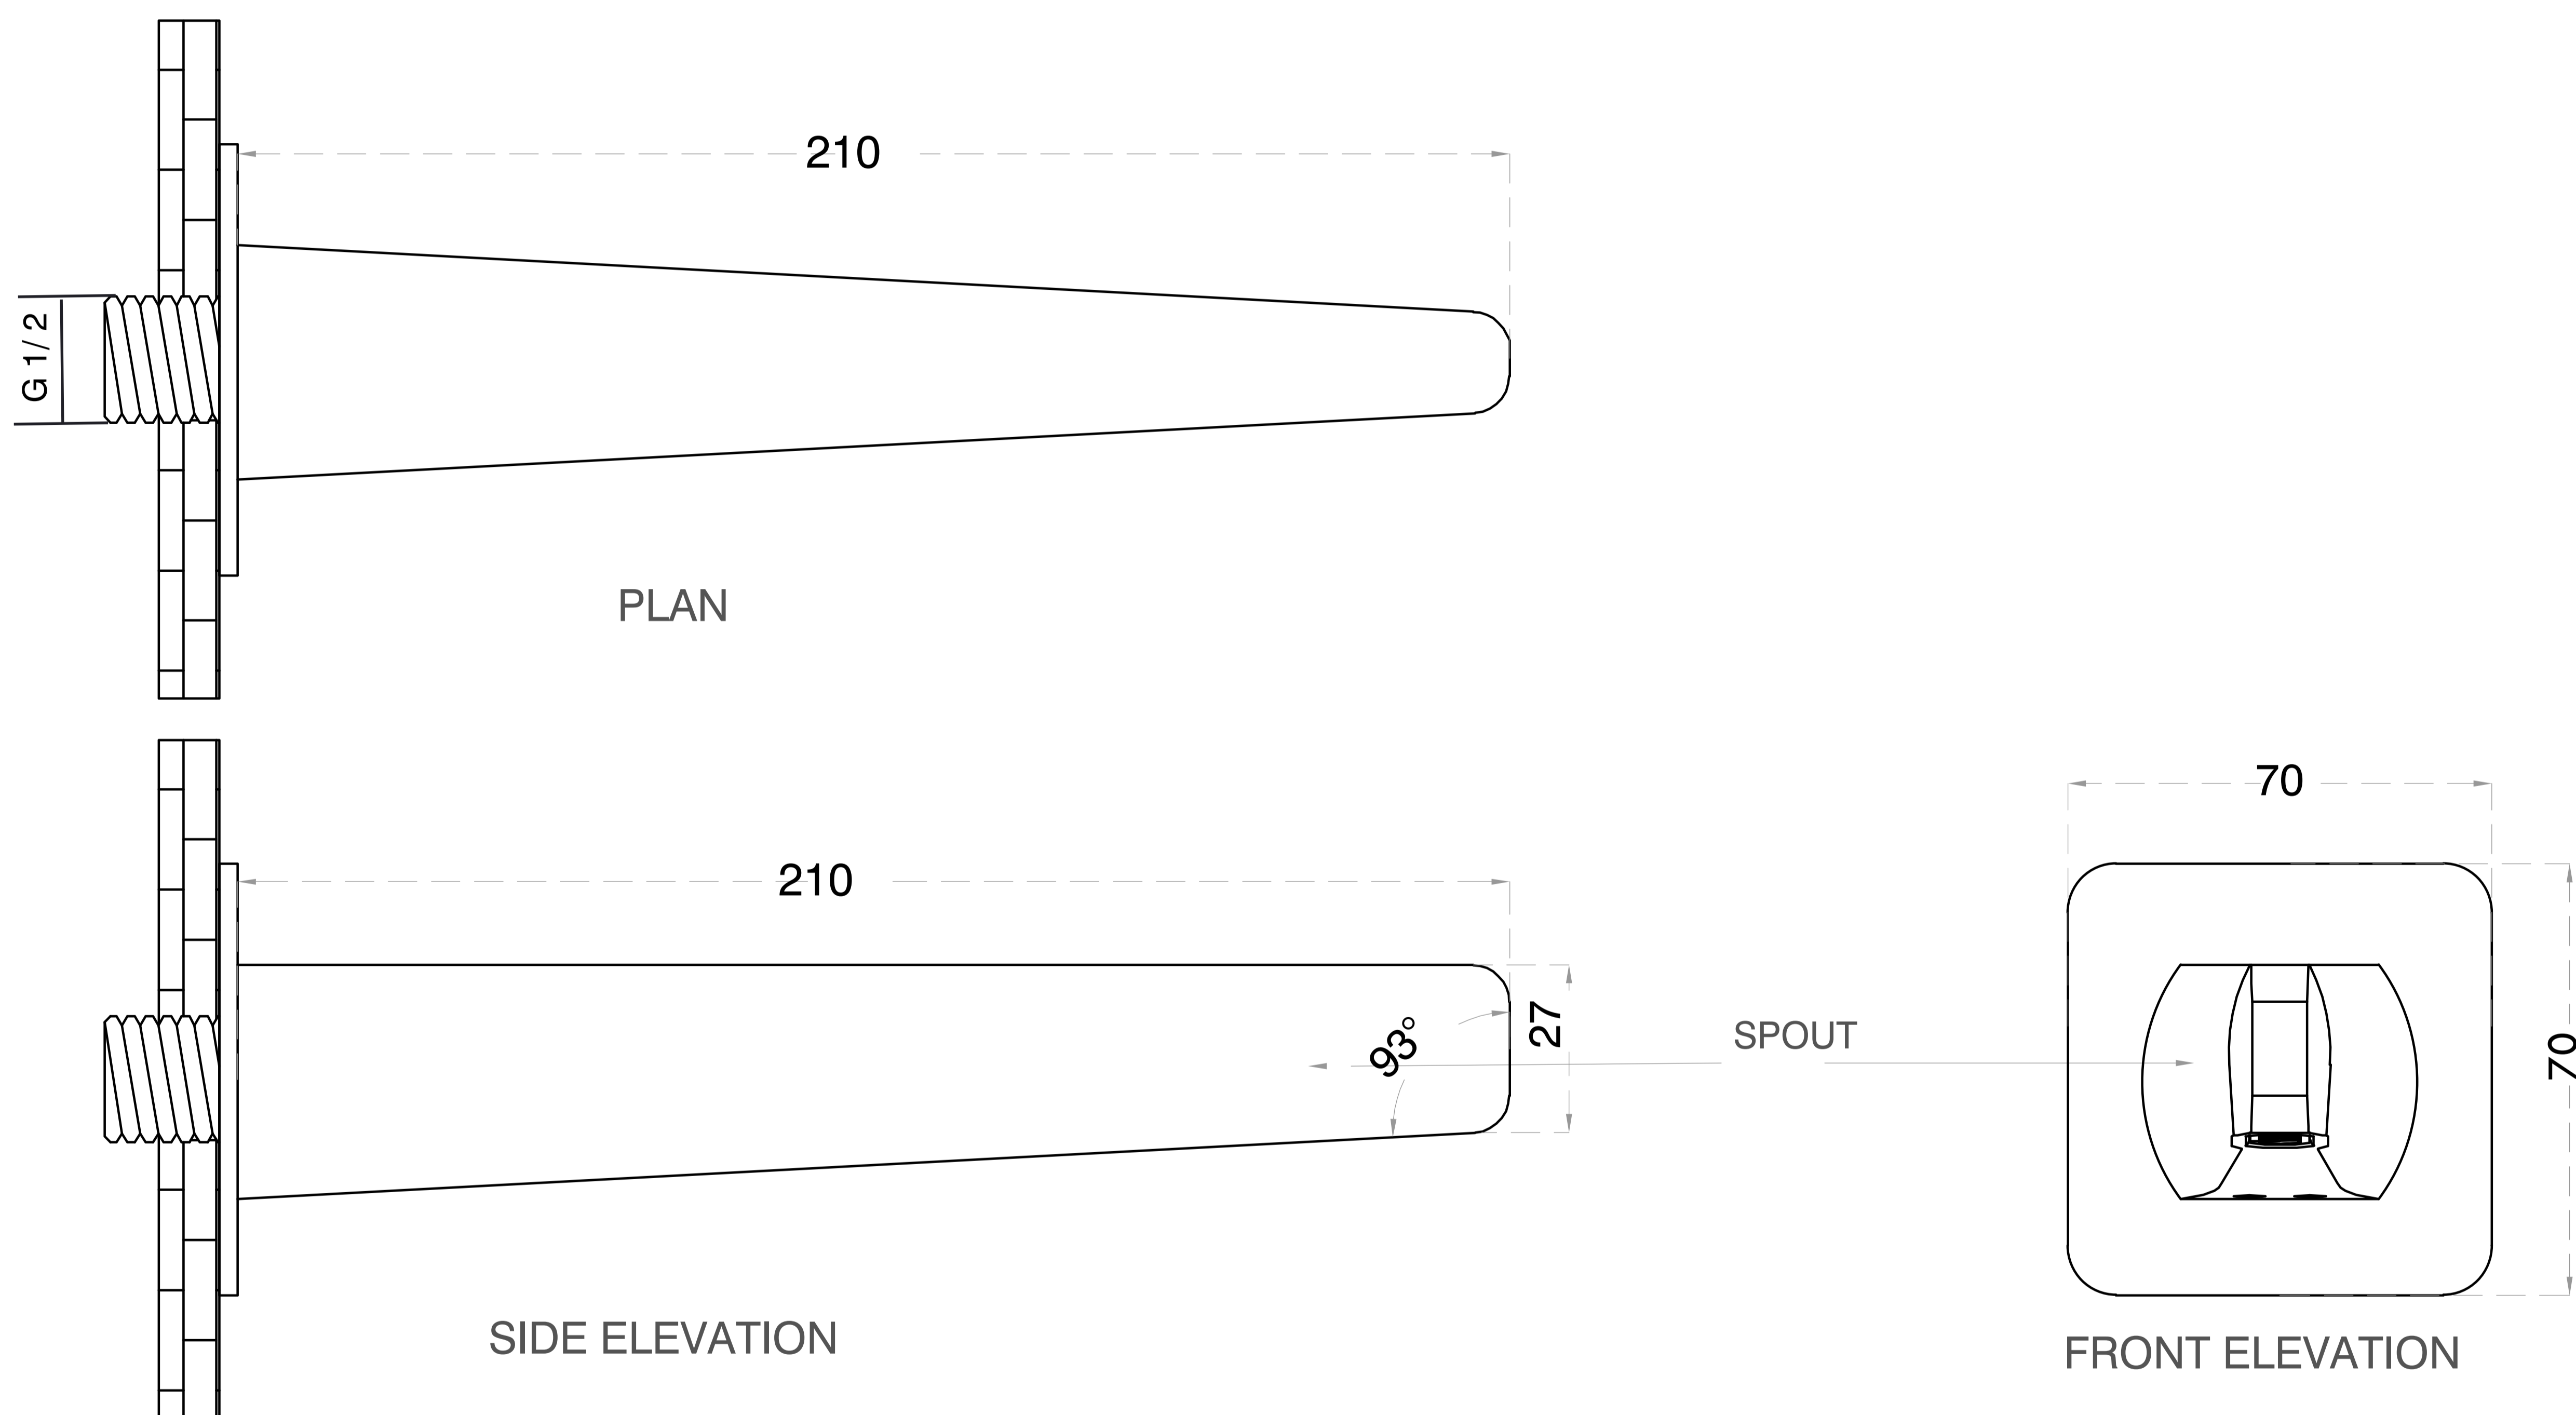

Brass Plain Spout

Product Code : **2089**

Technical Drawing

All dimension are in **mm**