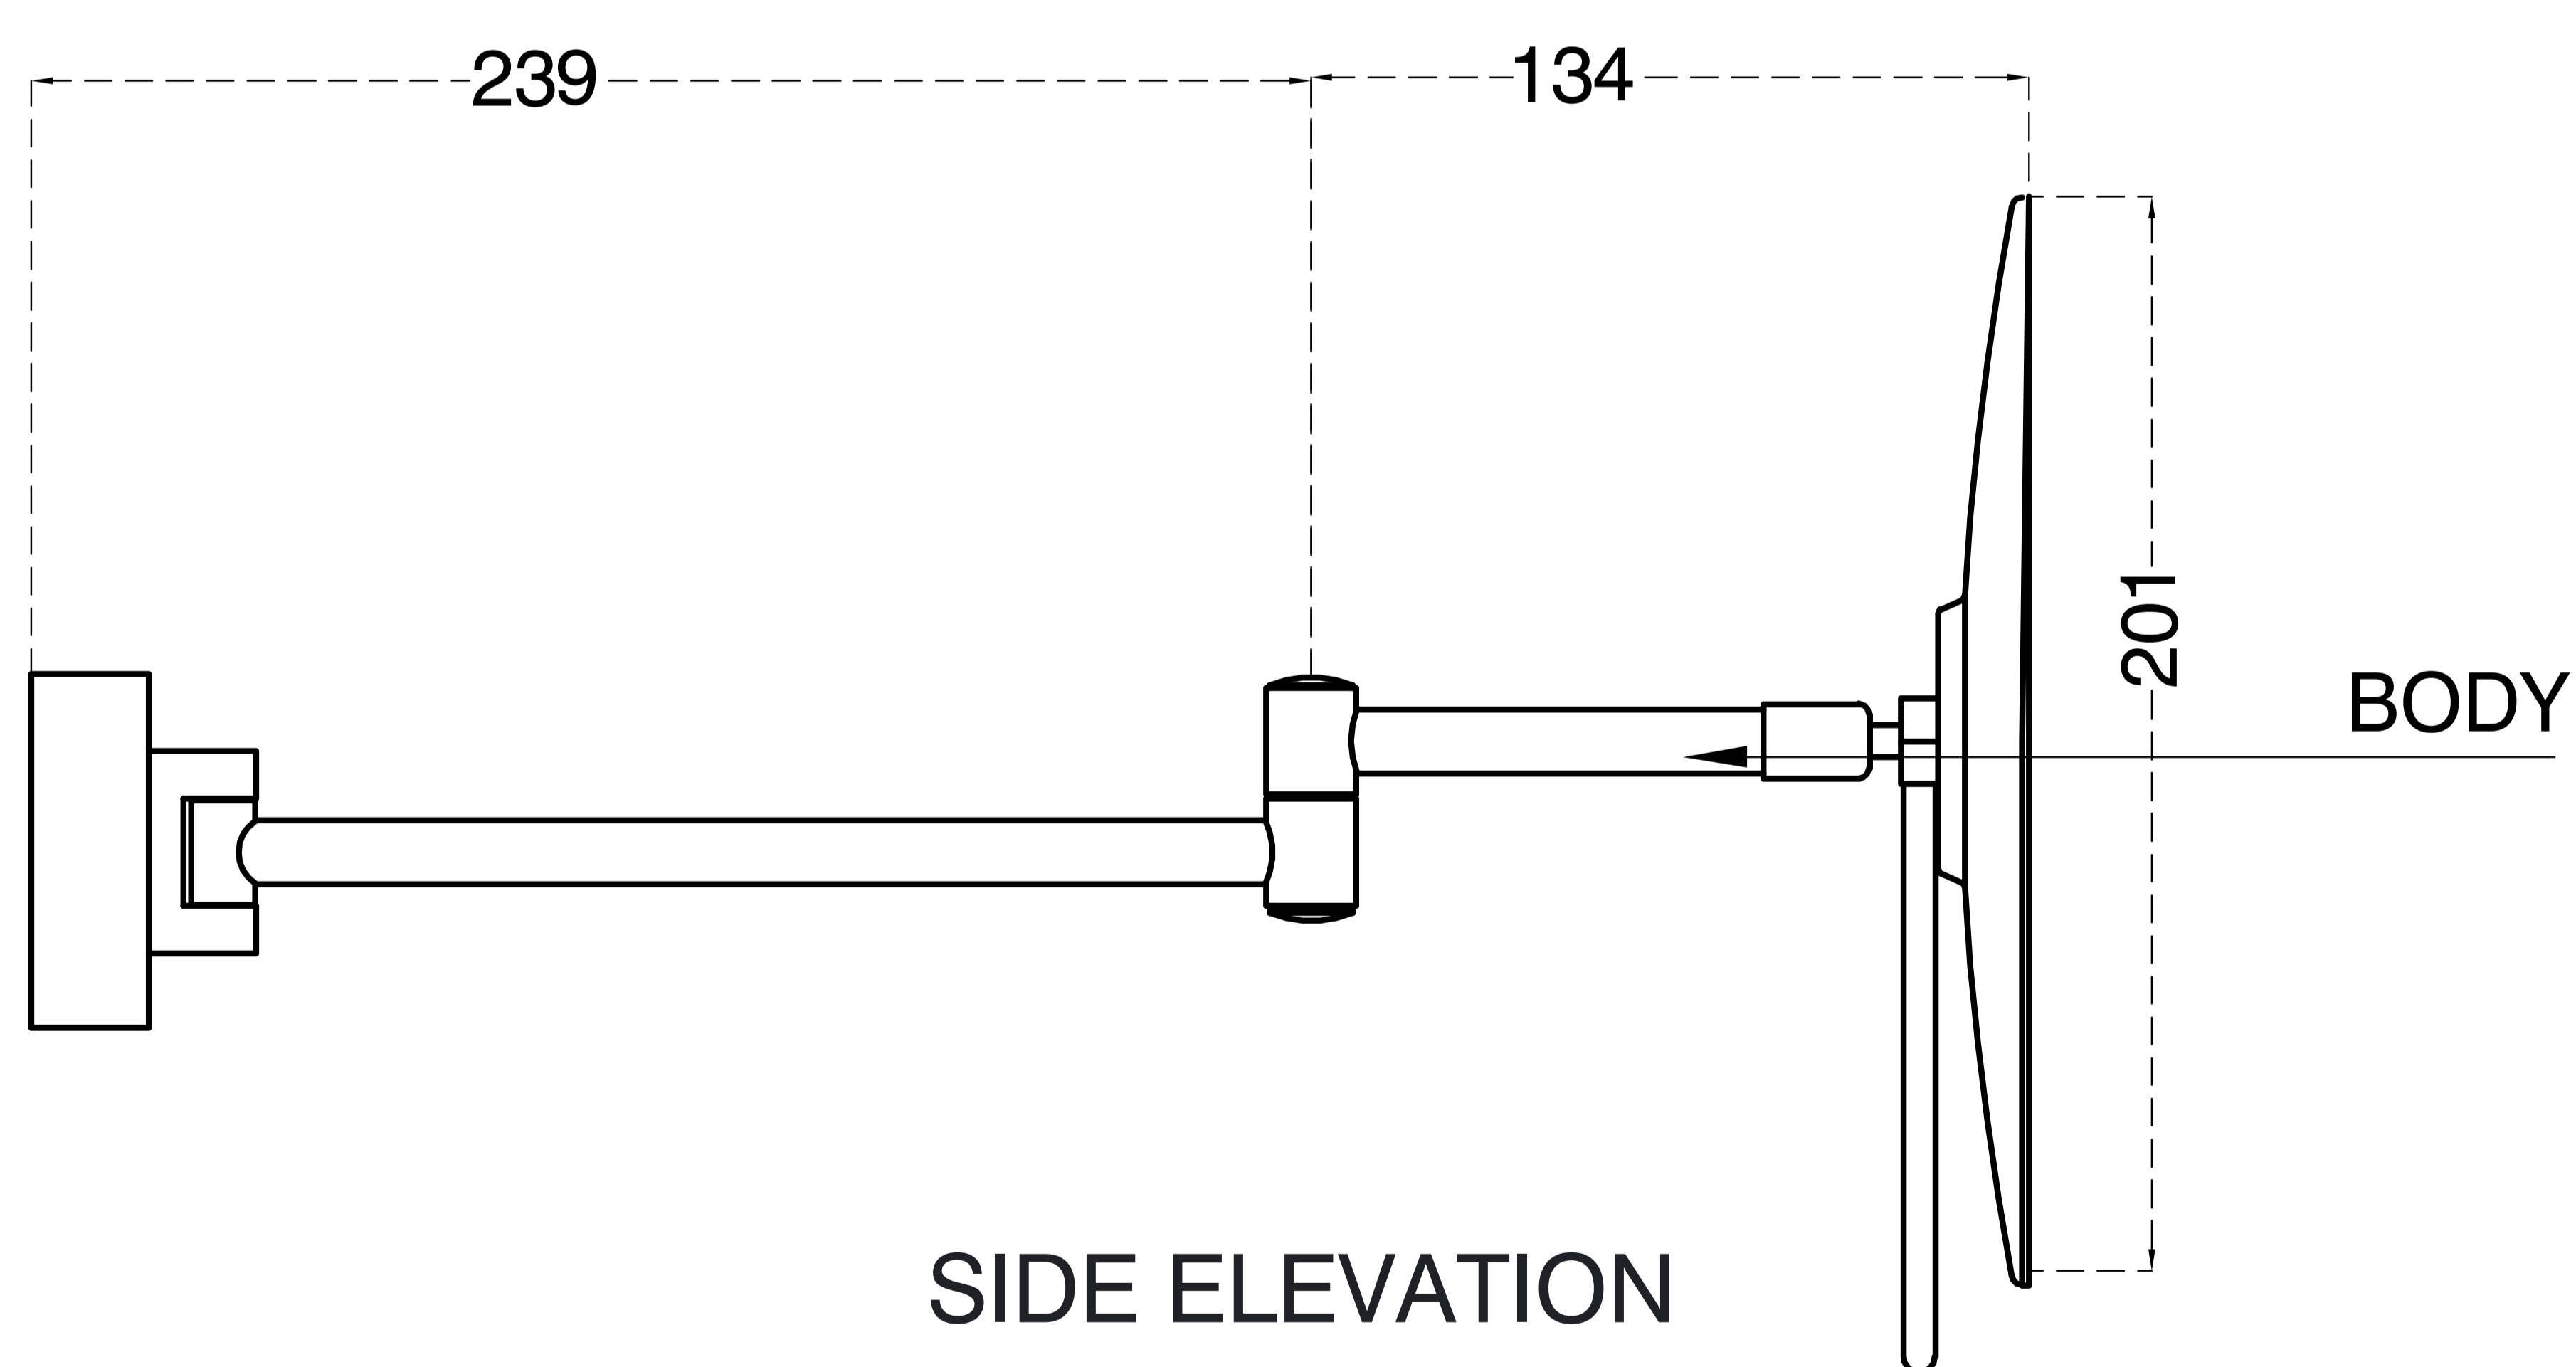

# Brass Wall-Mounted Mirror

Product Code : 1471

## Technical Drawing

All dimension are in **mm**