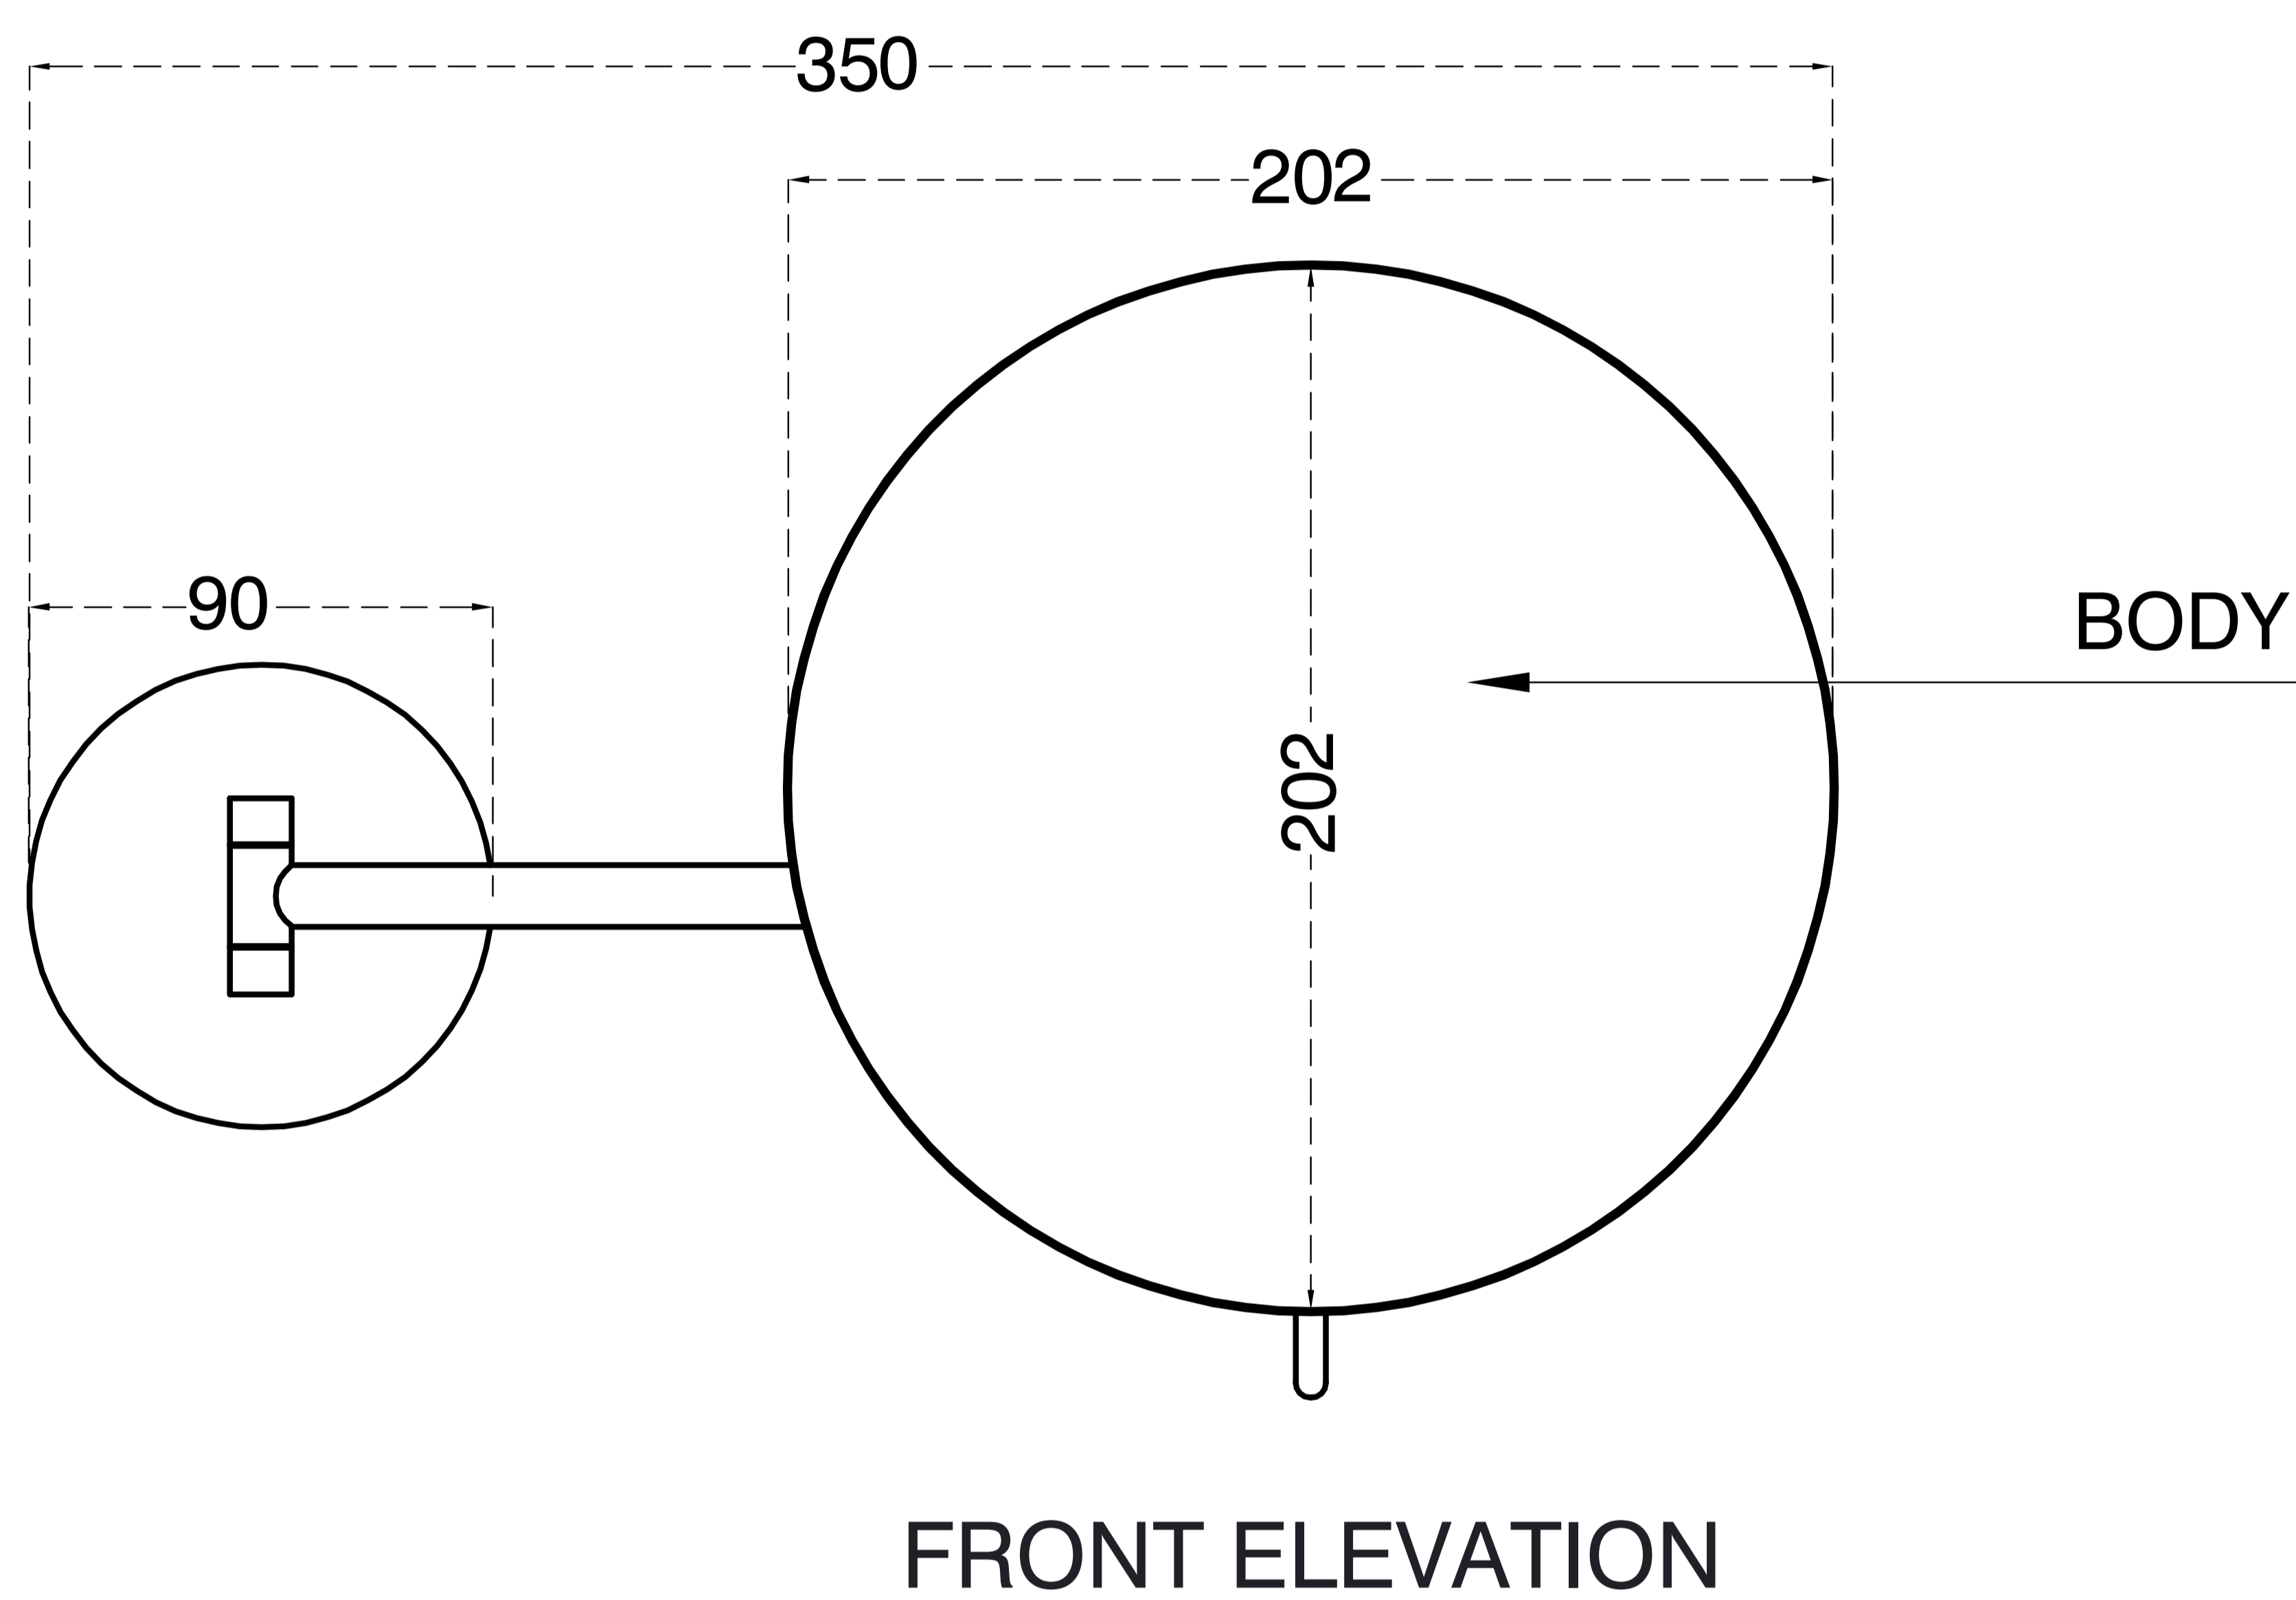

# Brass Wall-Mounted Mirror

Product Code : 1471

## Technical Drawing

All dimension are in **mm**