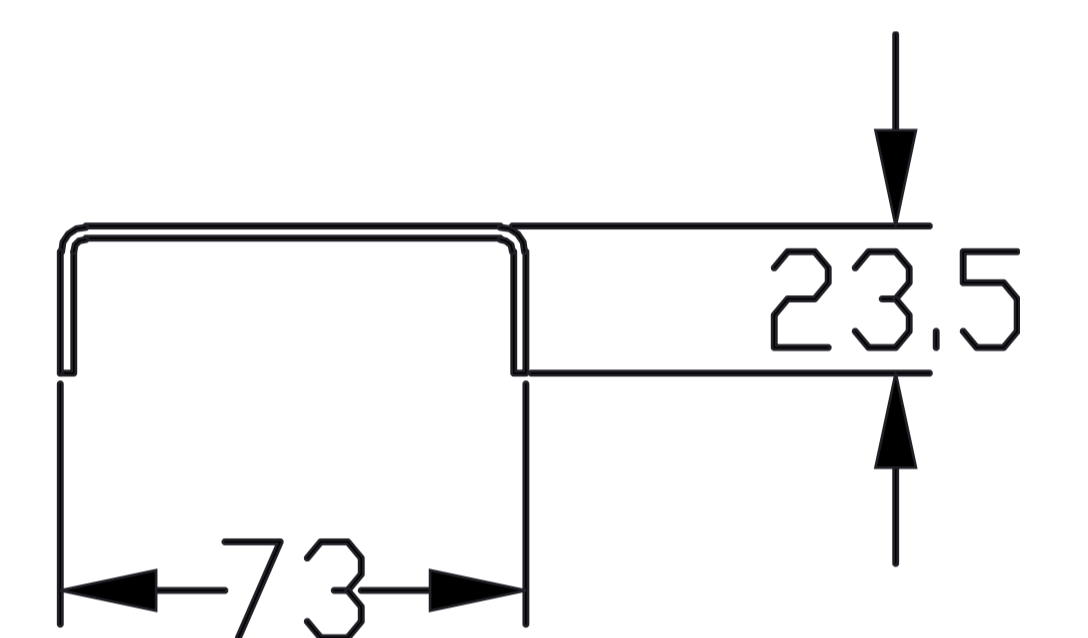

Line -Design Shower Channel Drain Without Base

Product Code : **60080 TL**

Technical Drawing

All dimension are in **mm**