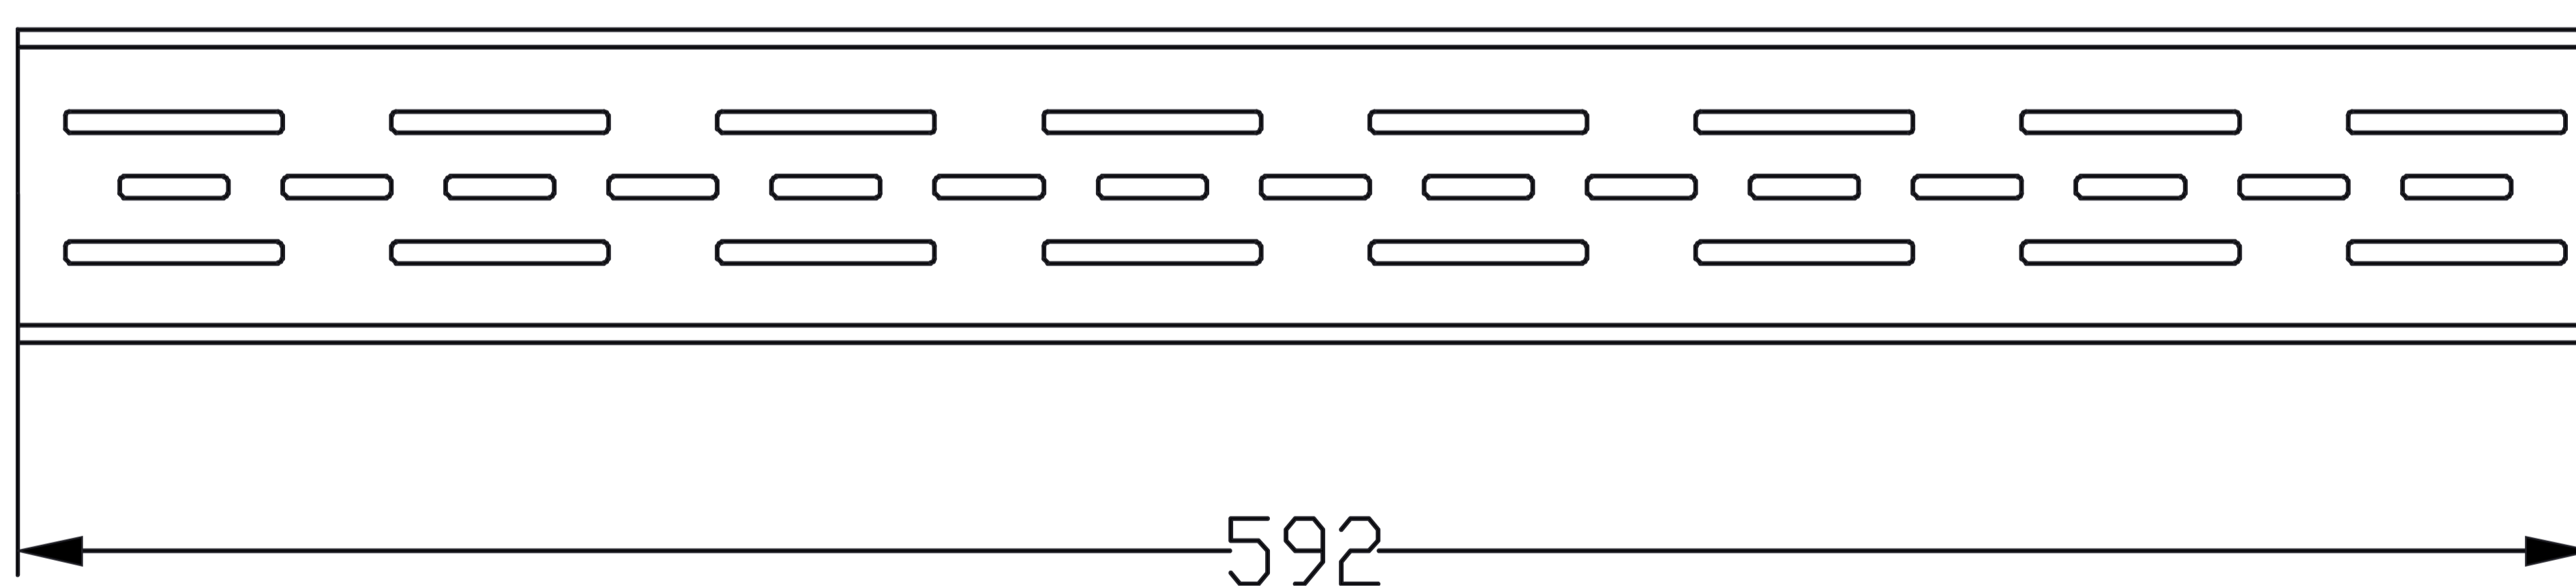

Line -Design Shower Channel Drain Without Base

Product Code : **60080 TL**

Technical Drawing

All dimension are in **mm**