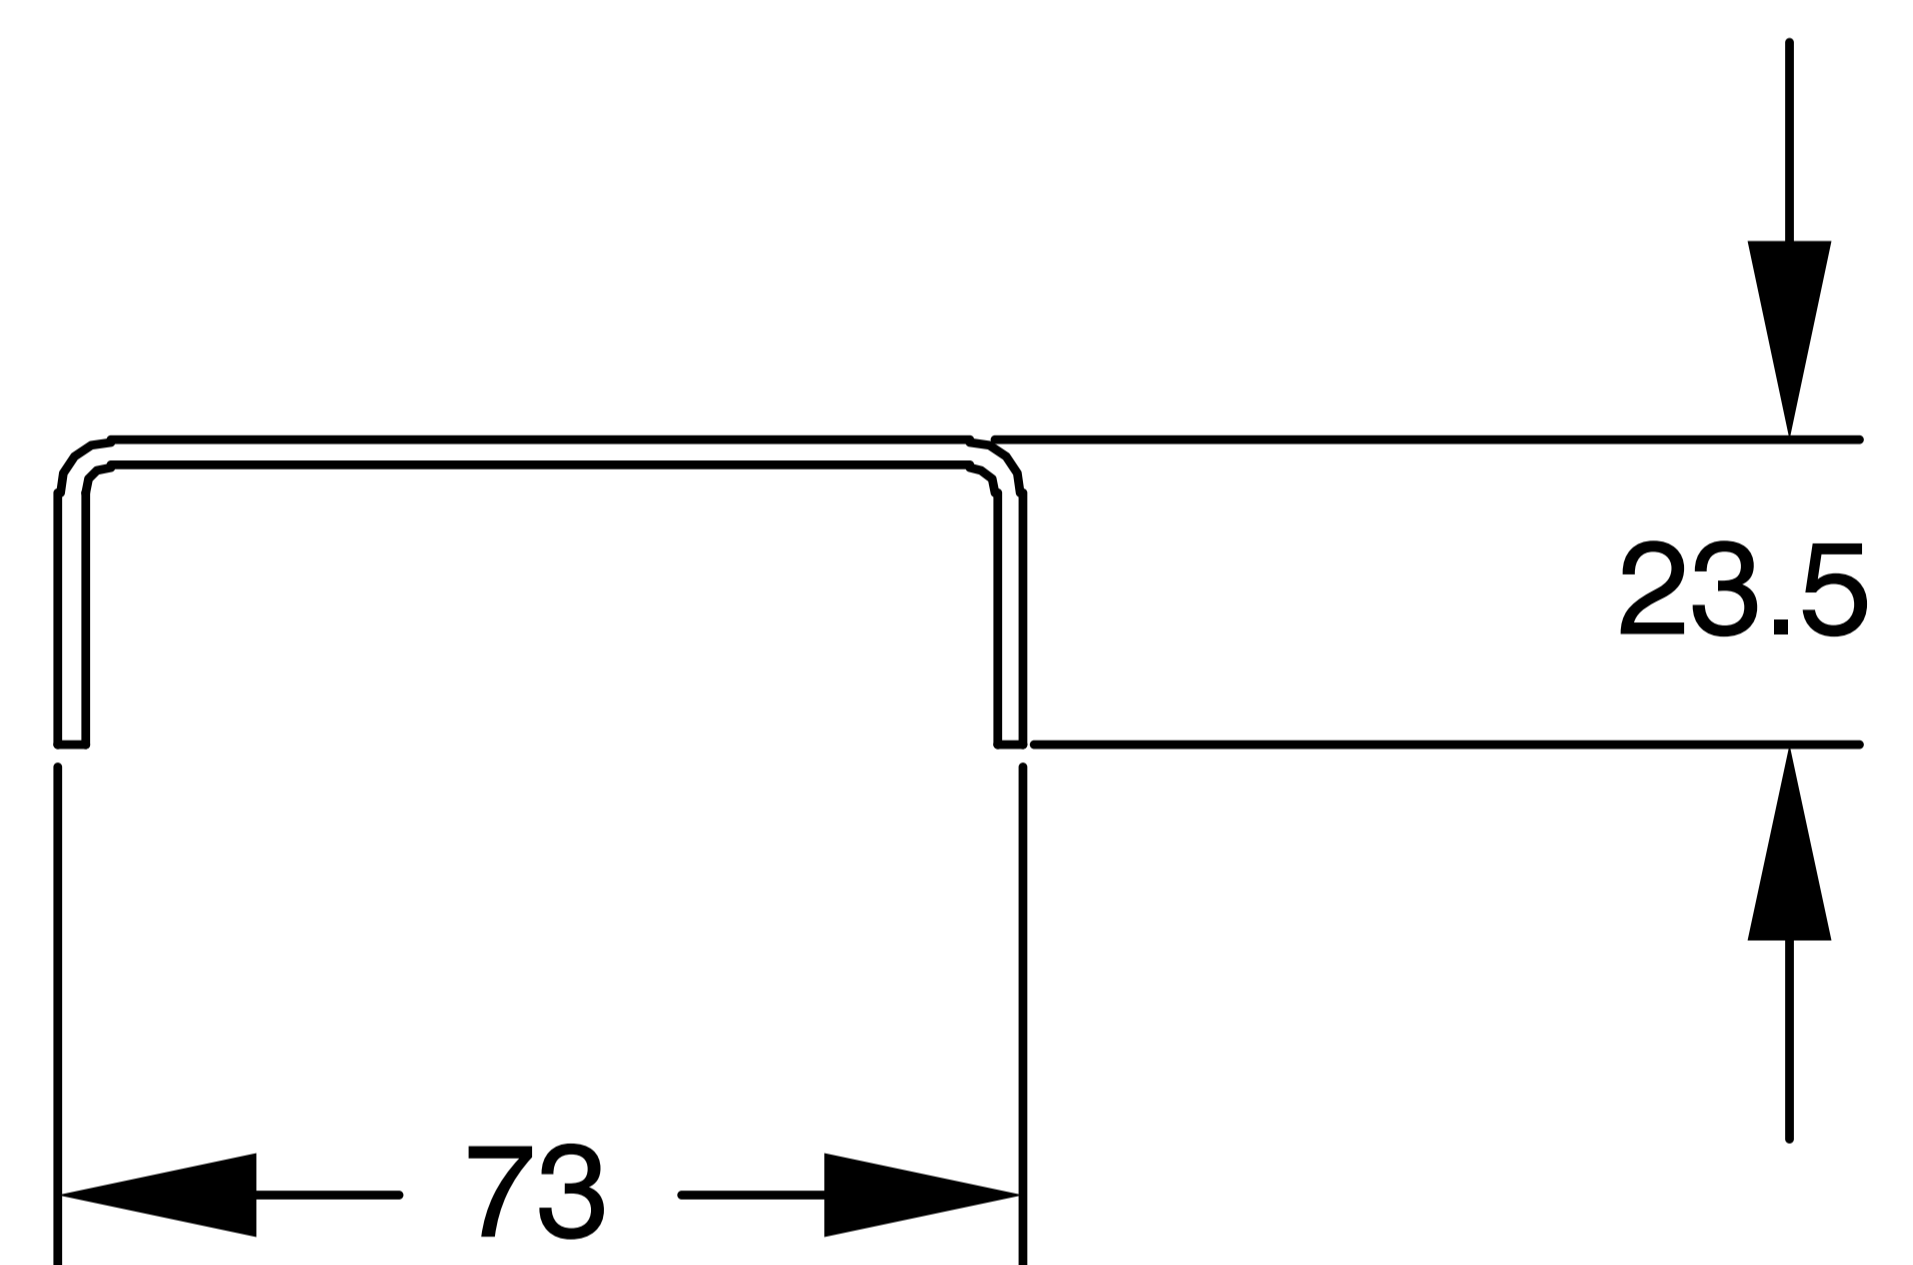

Line Design Shower Channel Drain

Product Code : **75080 TL**

Technical Drawing

All dimension are in **mm**