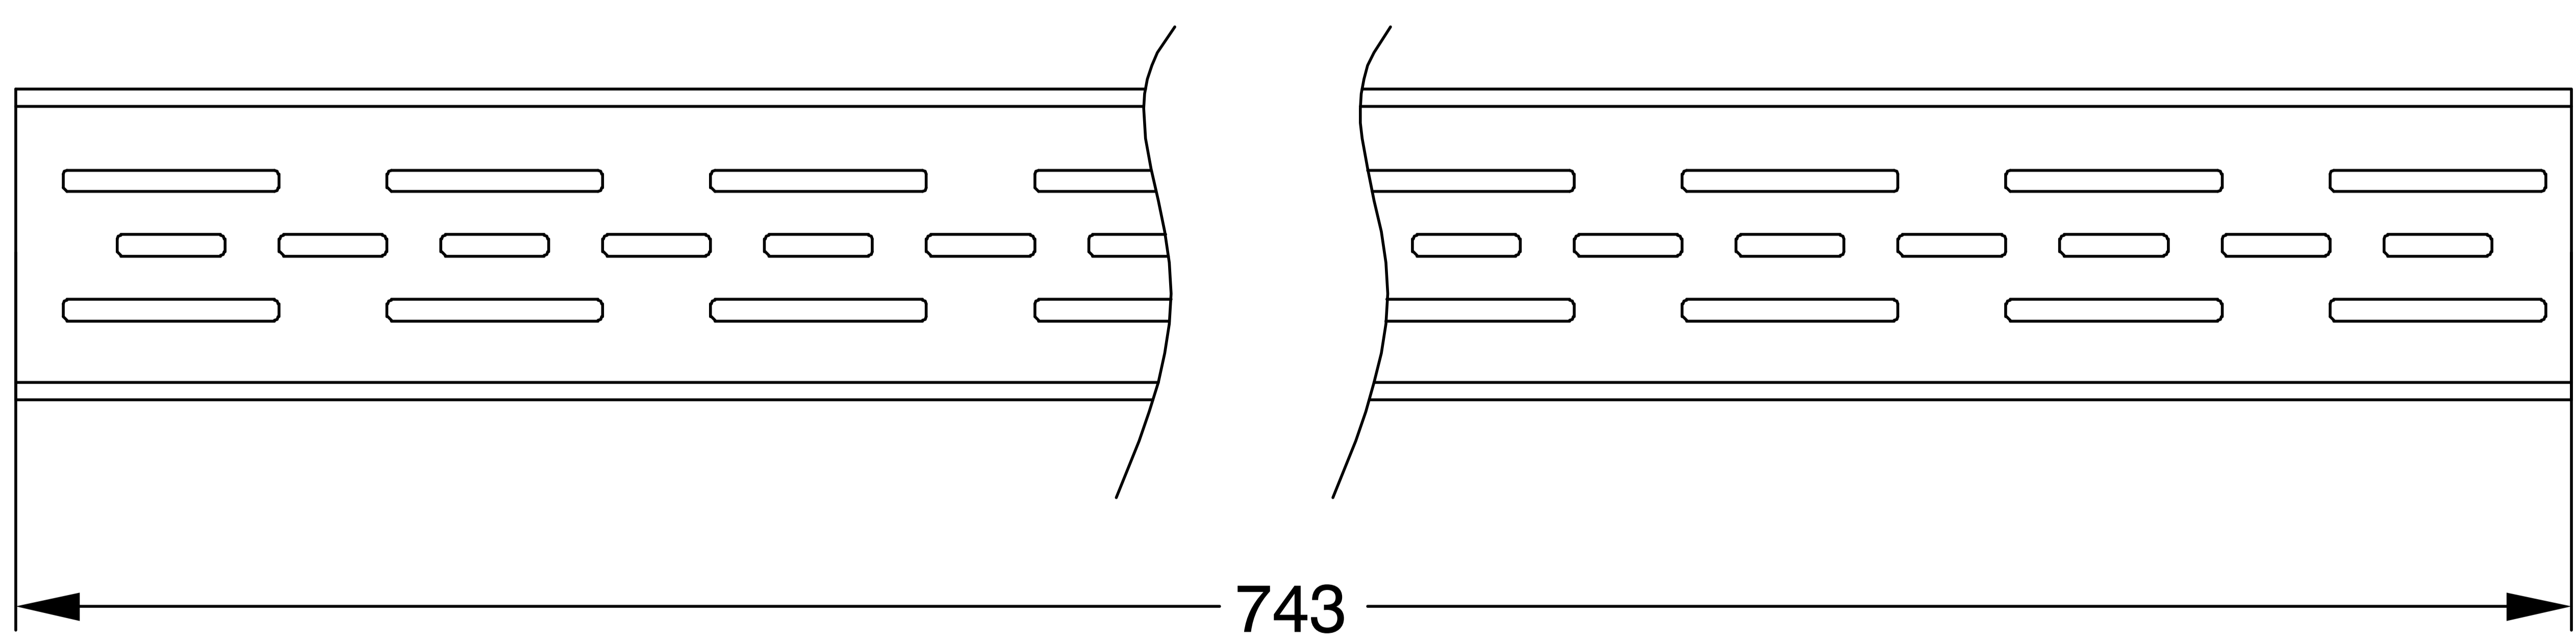

Line Design Shower Channel Drain

Product Code : **75080 TL**

Technical Drawing

All dimension are in **mm**