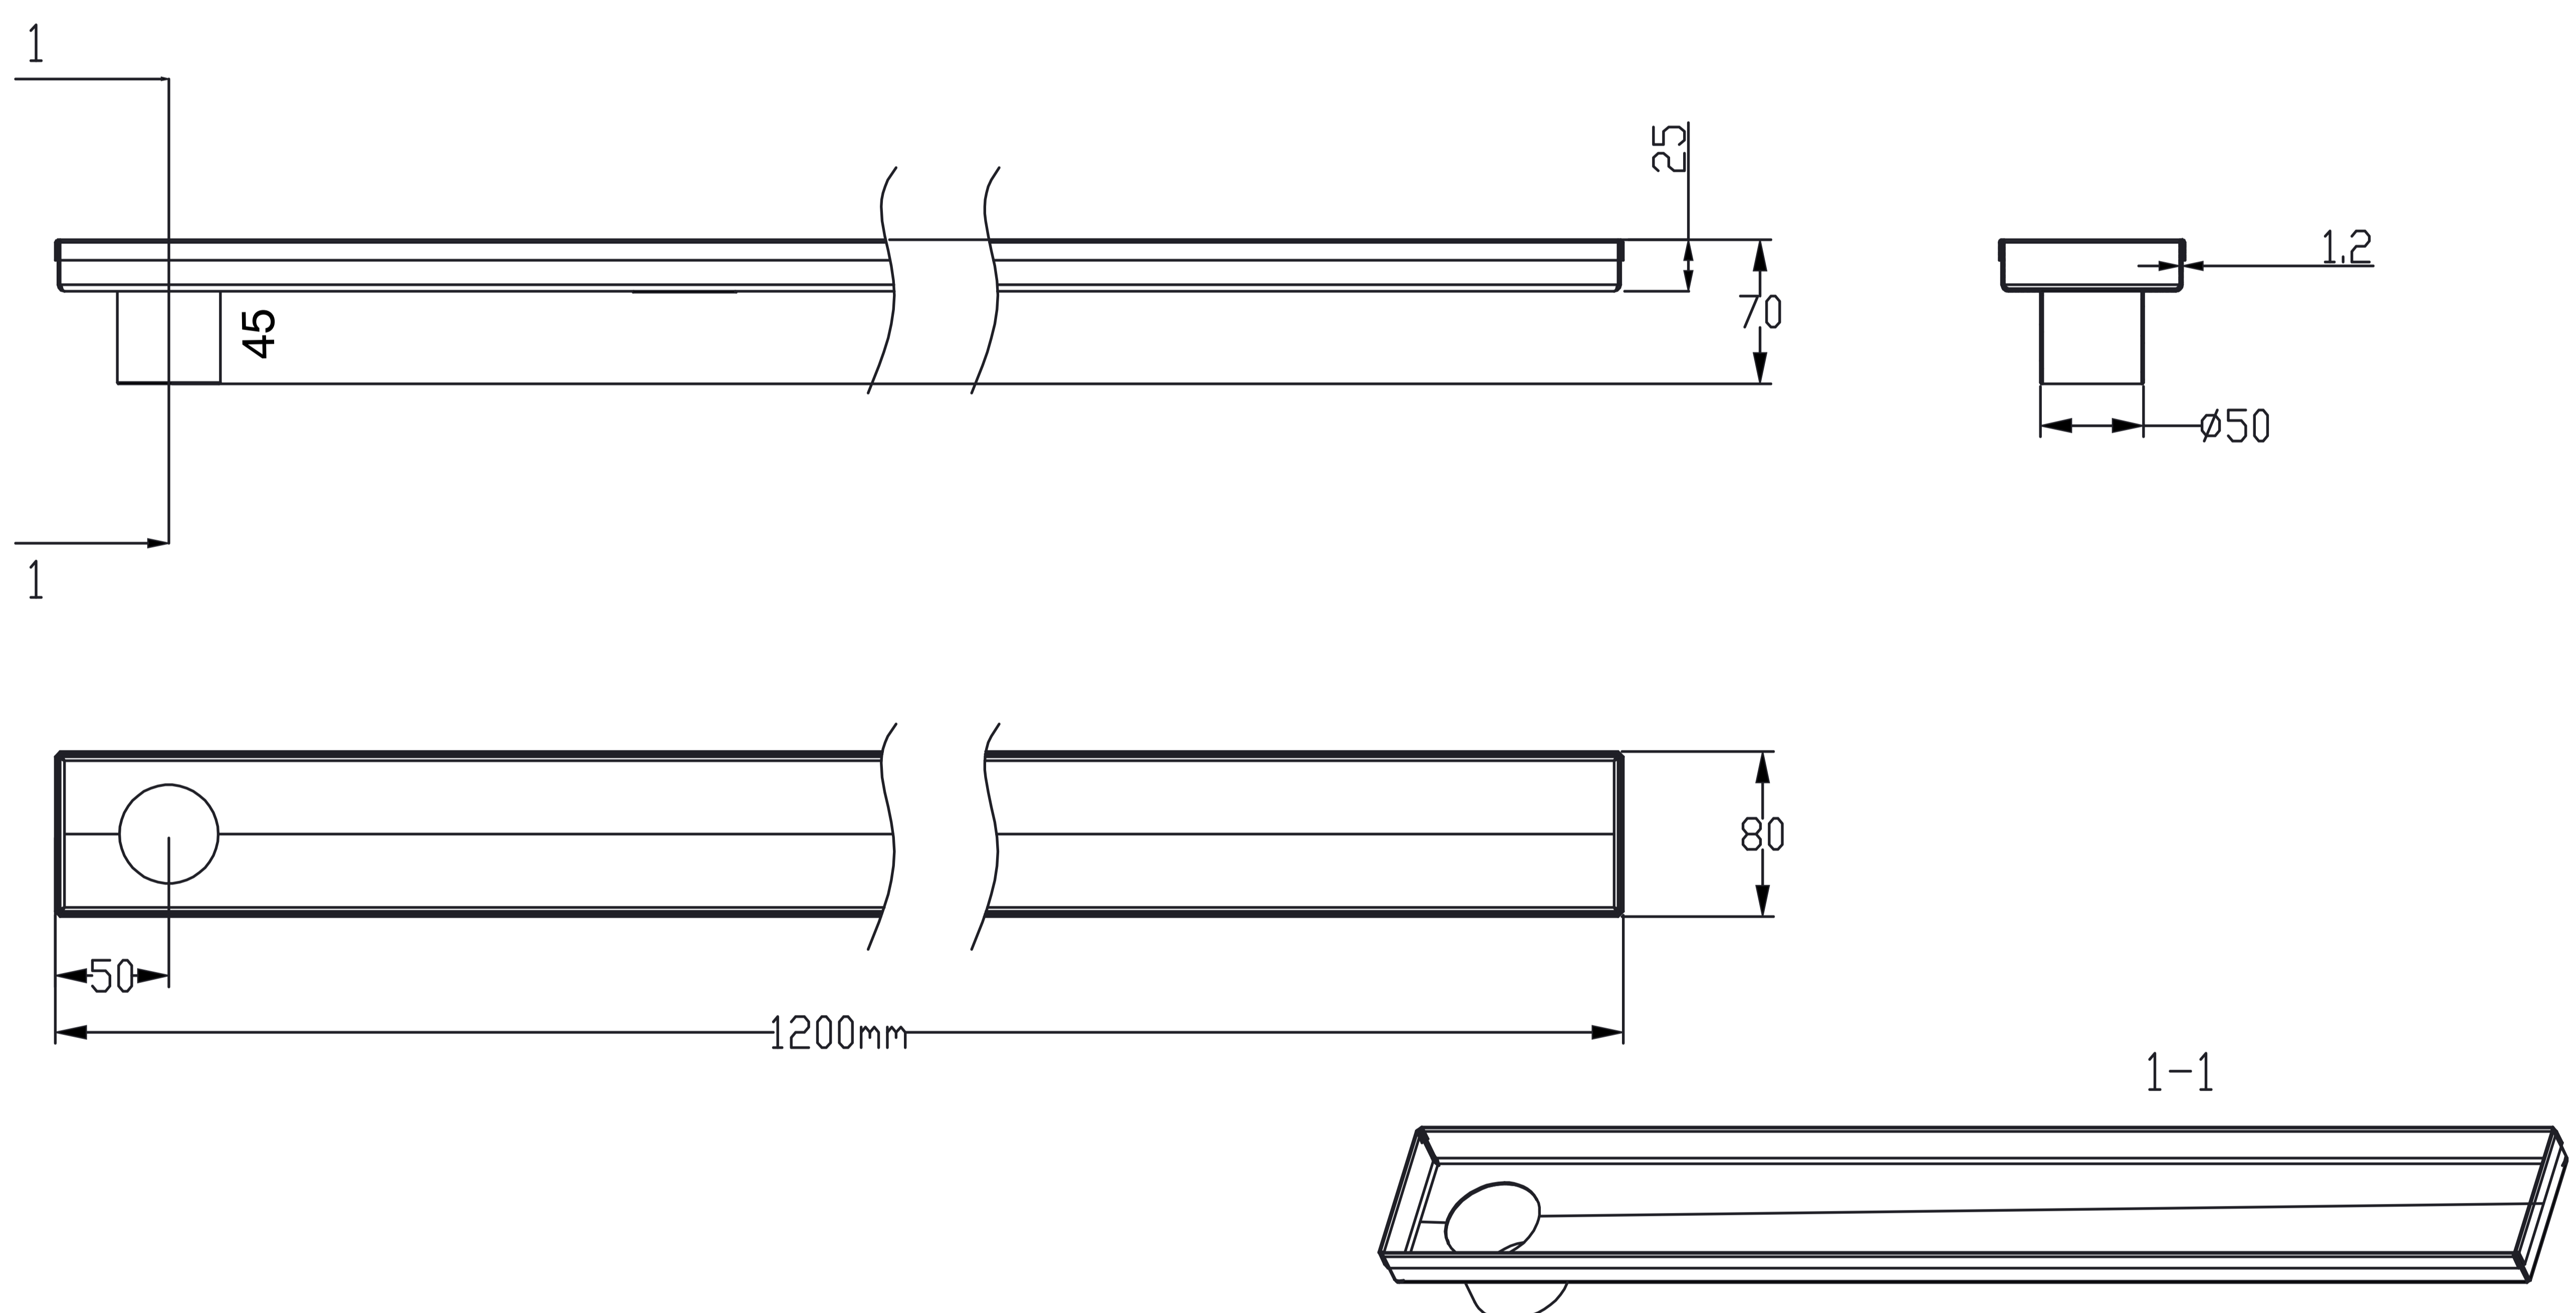

Shower Channel Base

Product Code : **120080 BS**

Technical Drawing

All dimension are in **mm**