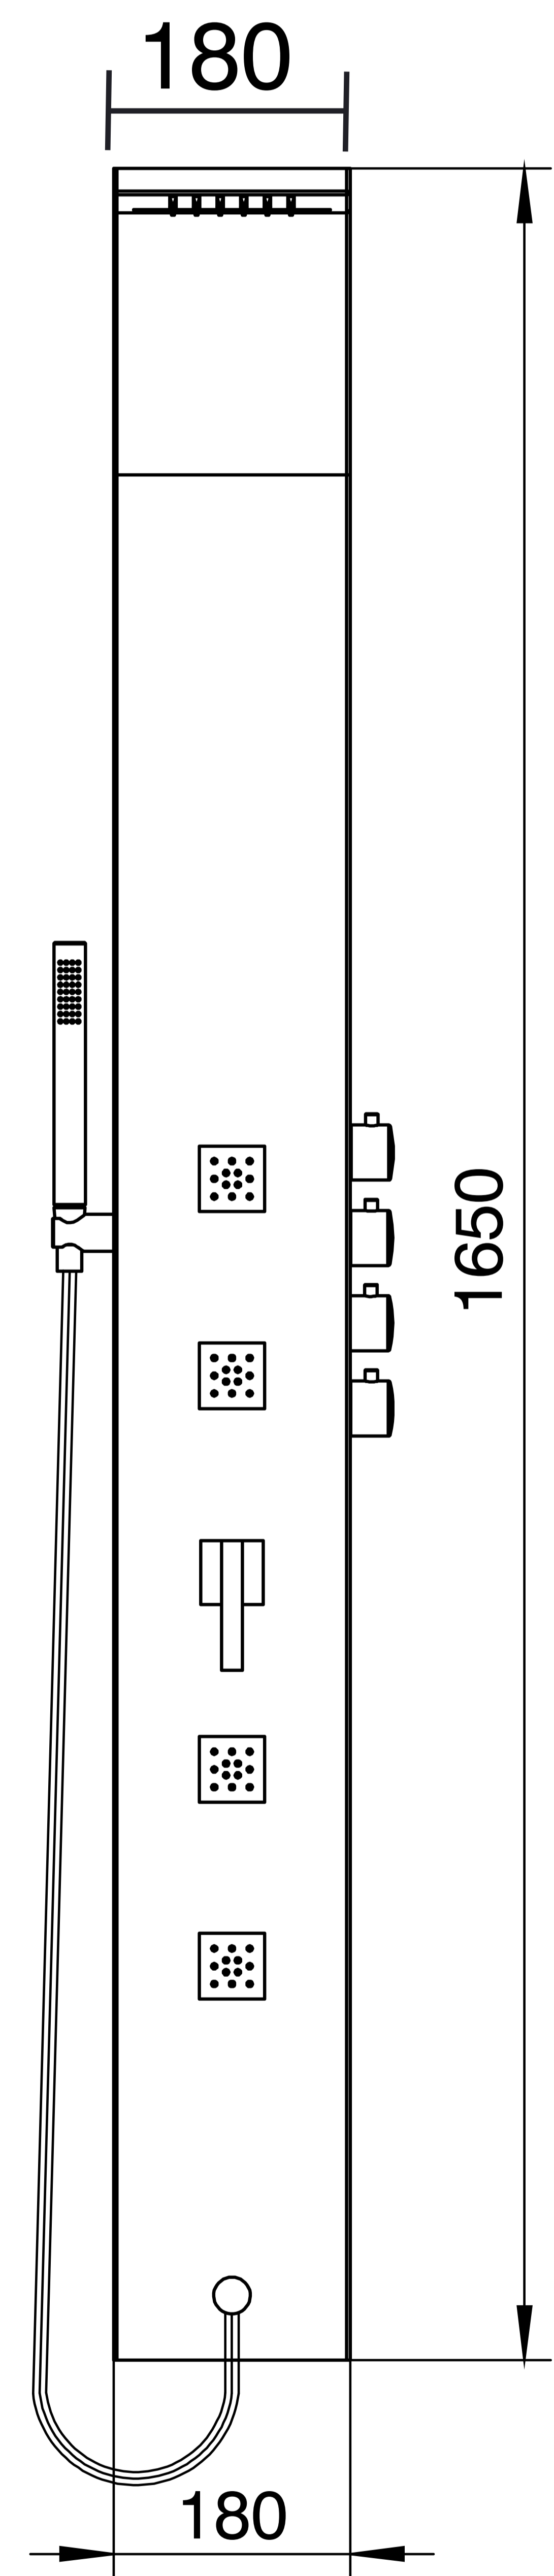

# Shower Panel

Product Code : **1208**

## Technical Drawing

All dimension are in **mm**