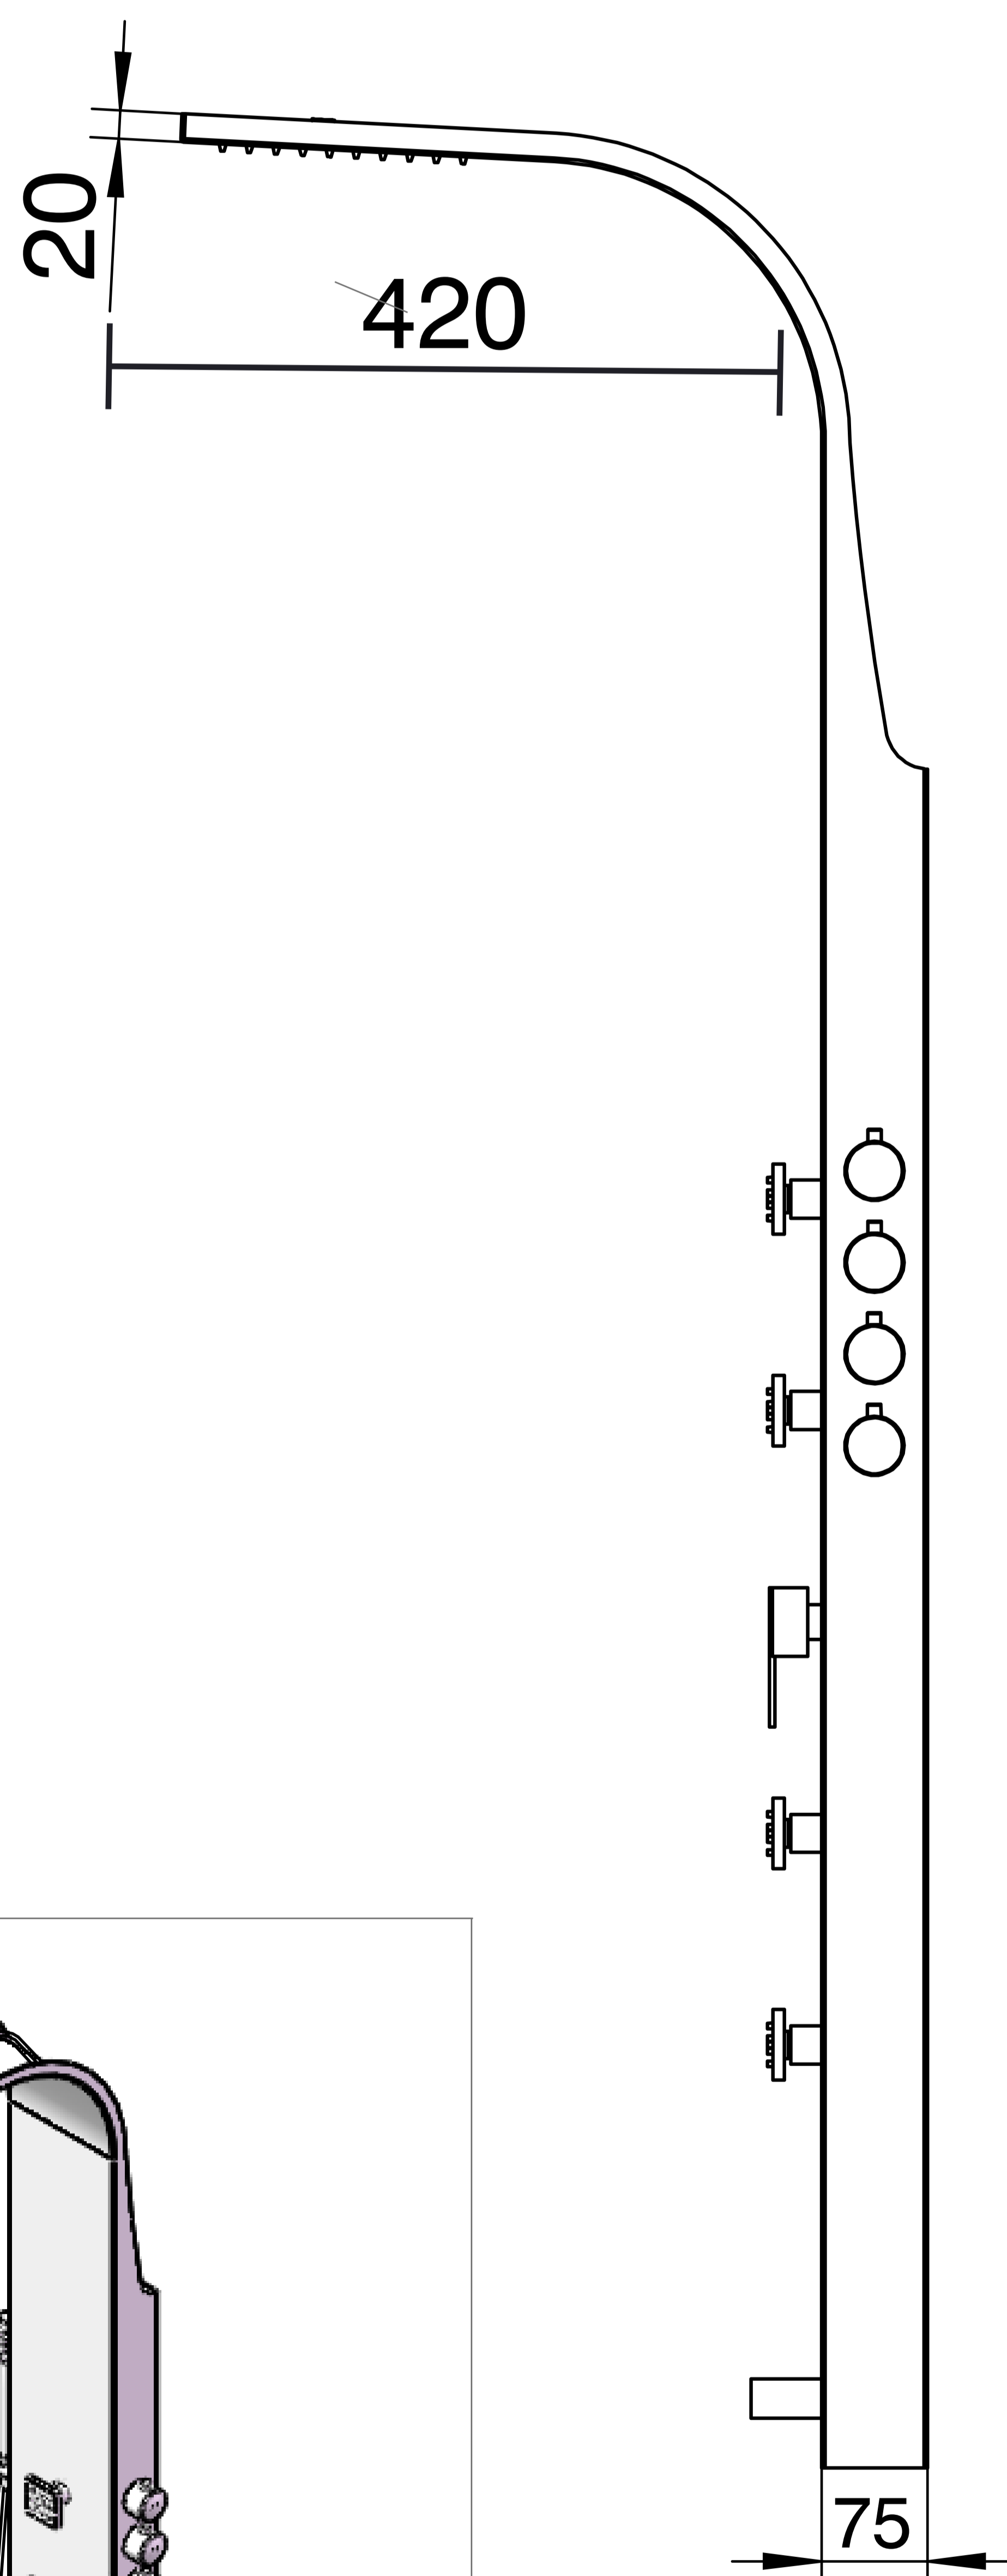

# Shower Panel

Product Code : **1208**

## Technical Drawing

All dimension are in **mm**