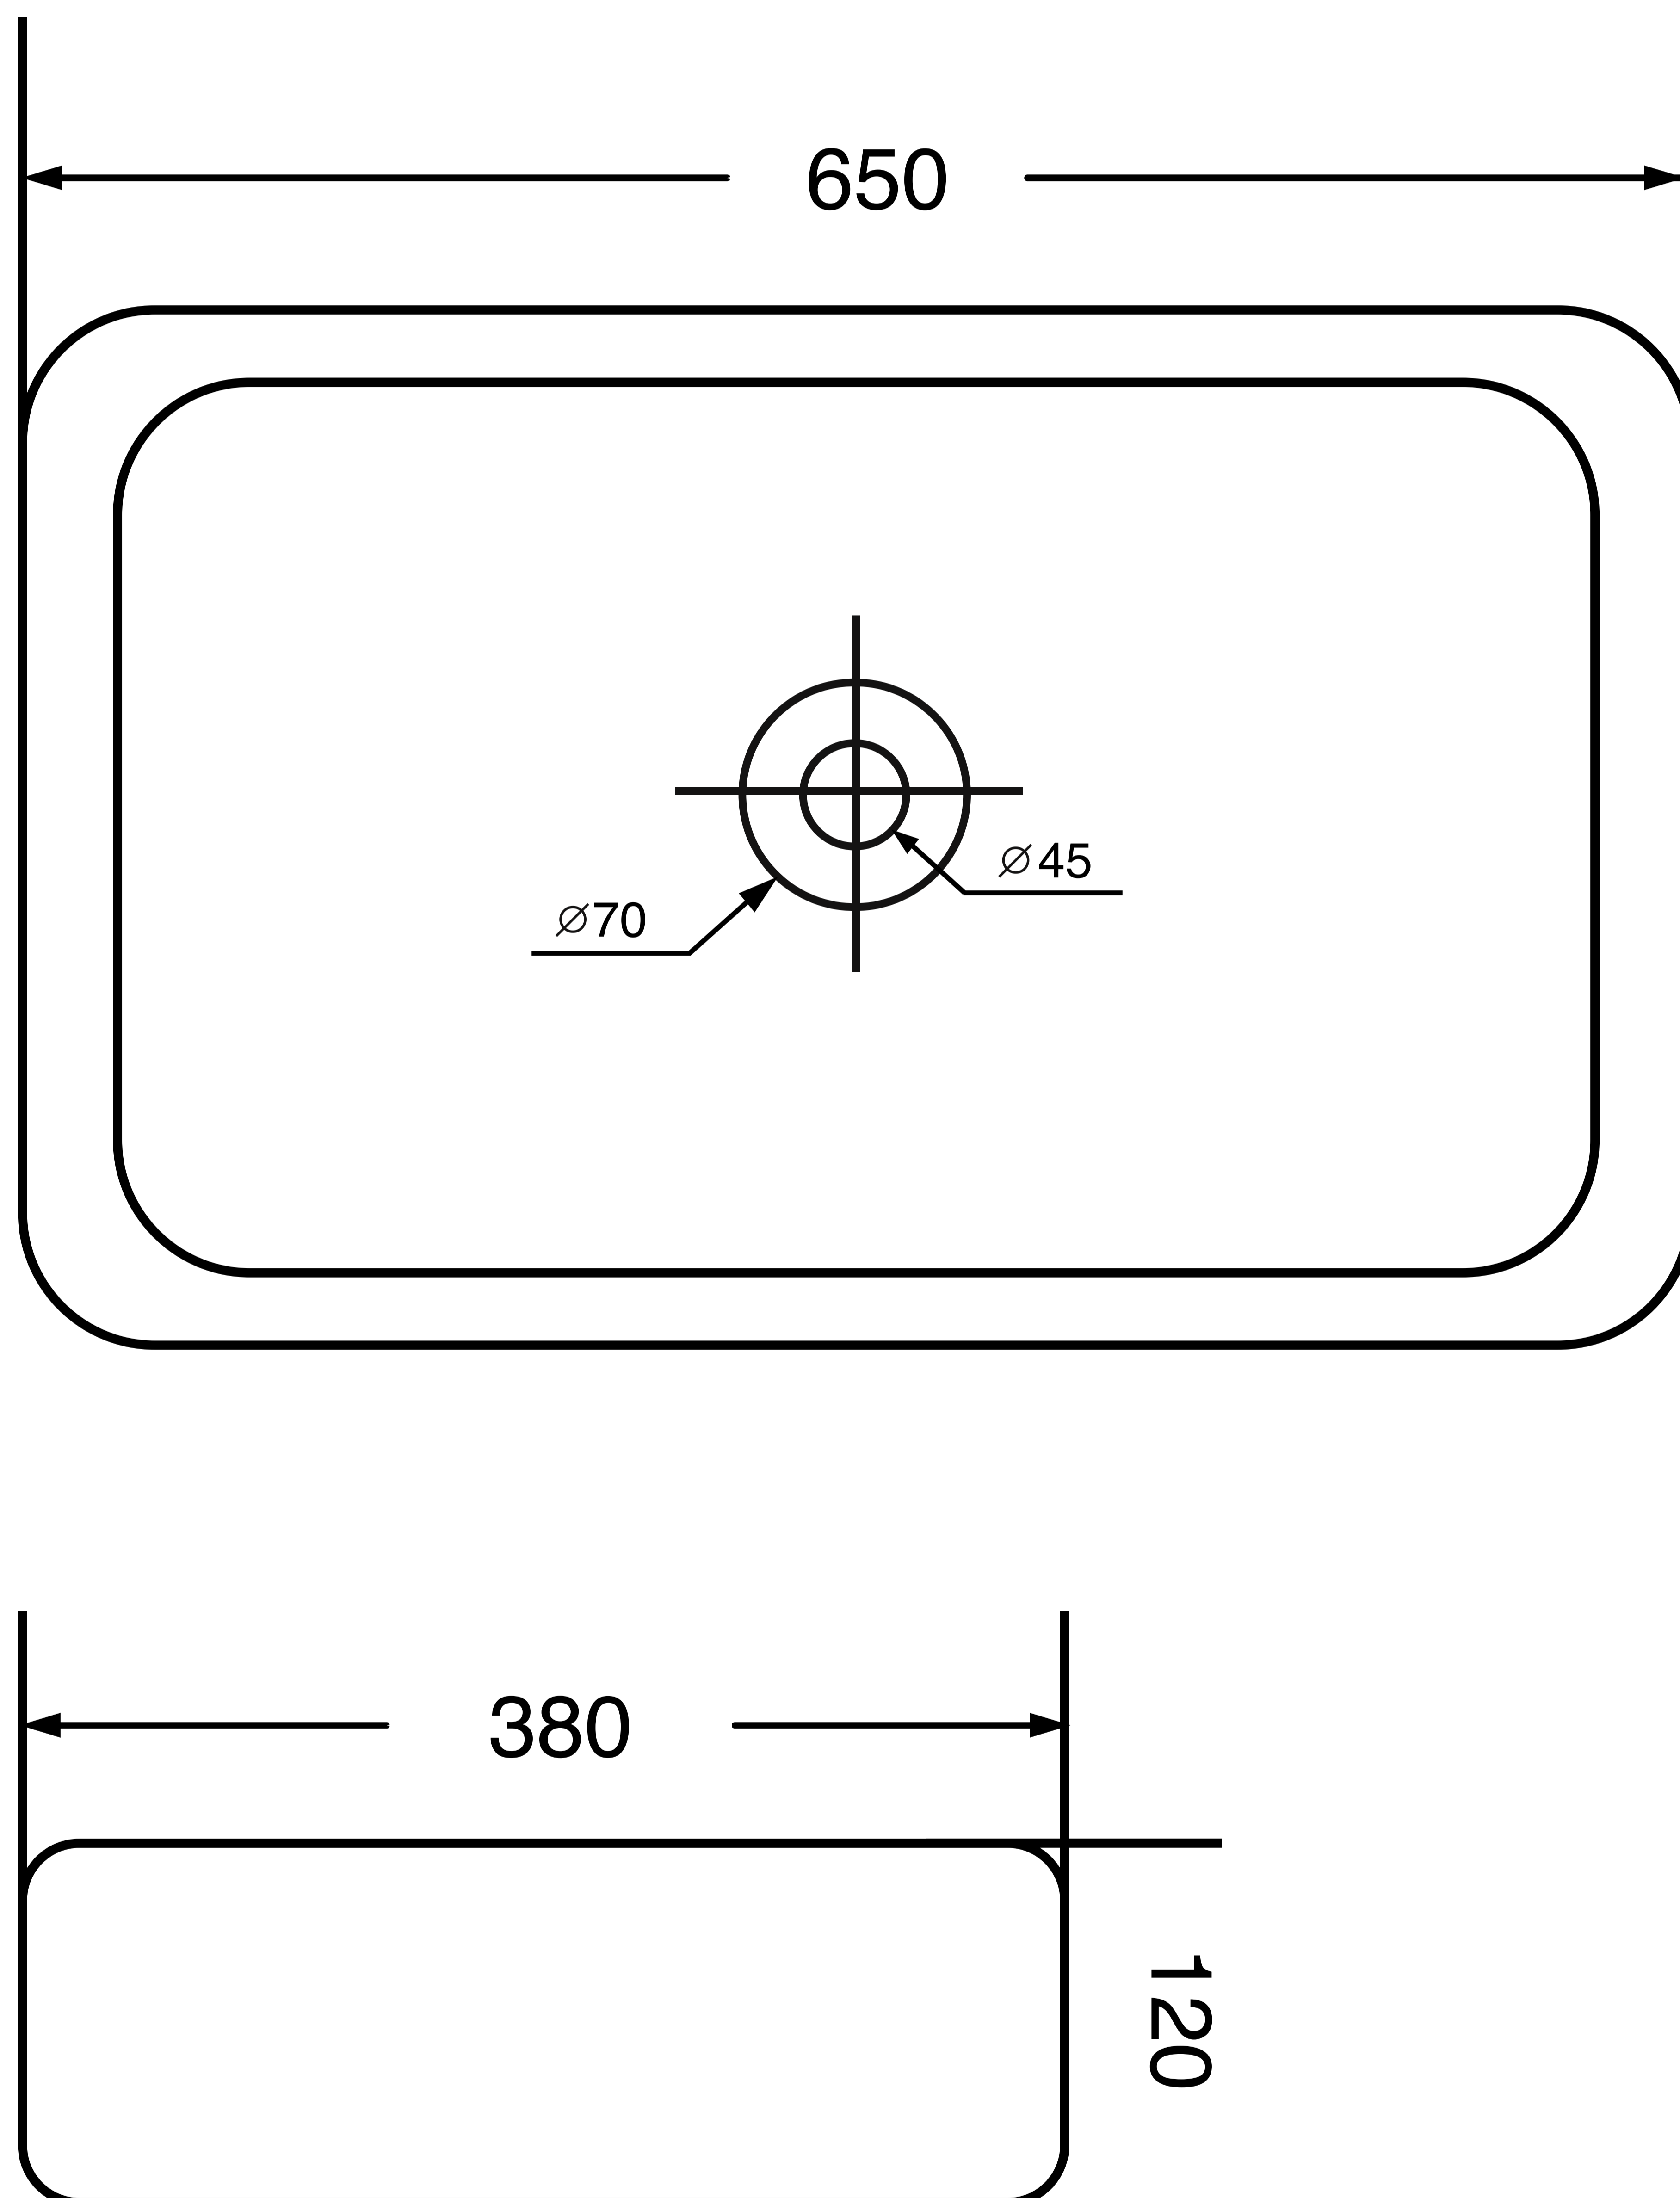

Wall Table Mounted Wash Basin

Product Code : 1782

Technical Drawing

All dimension are in **mm**