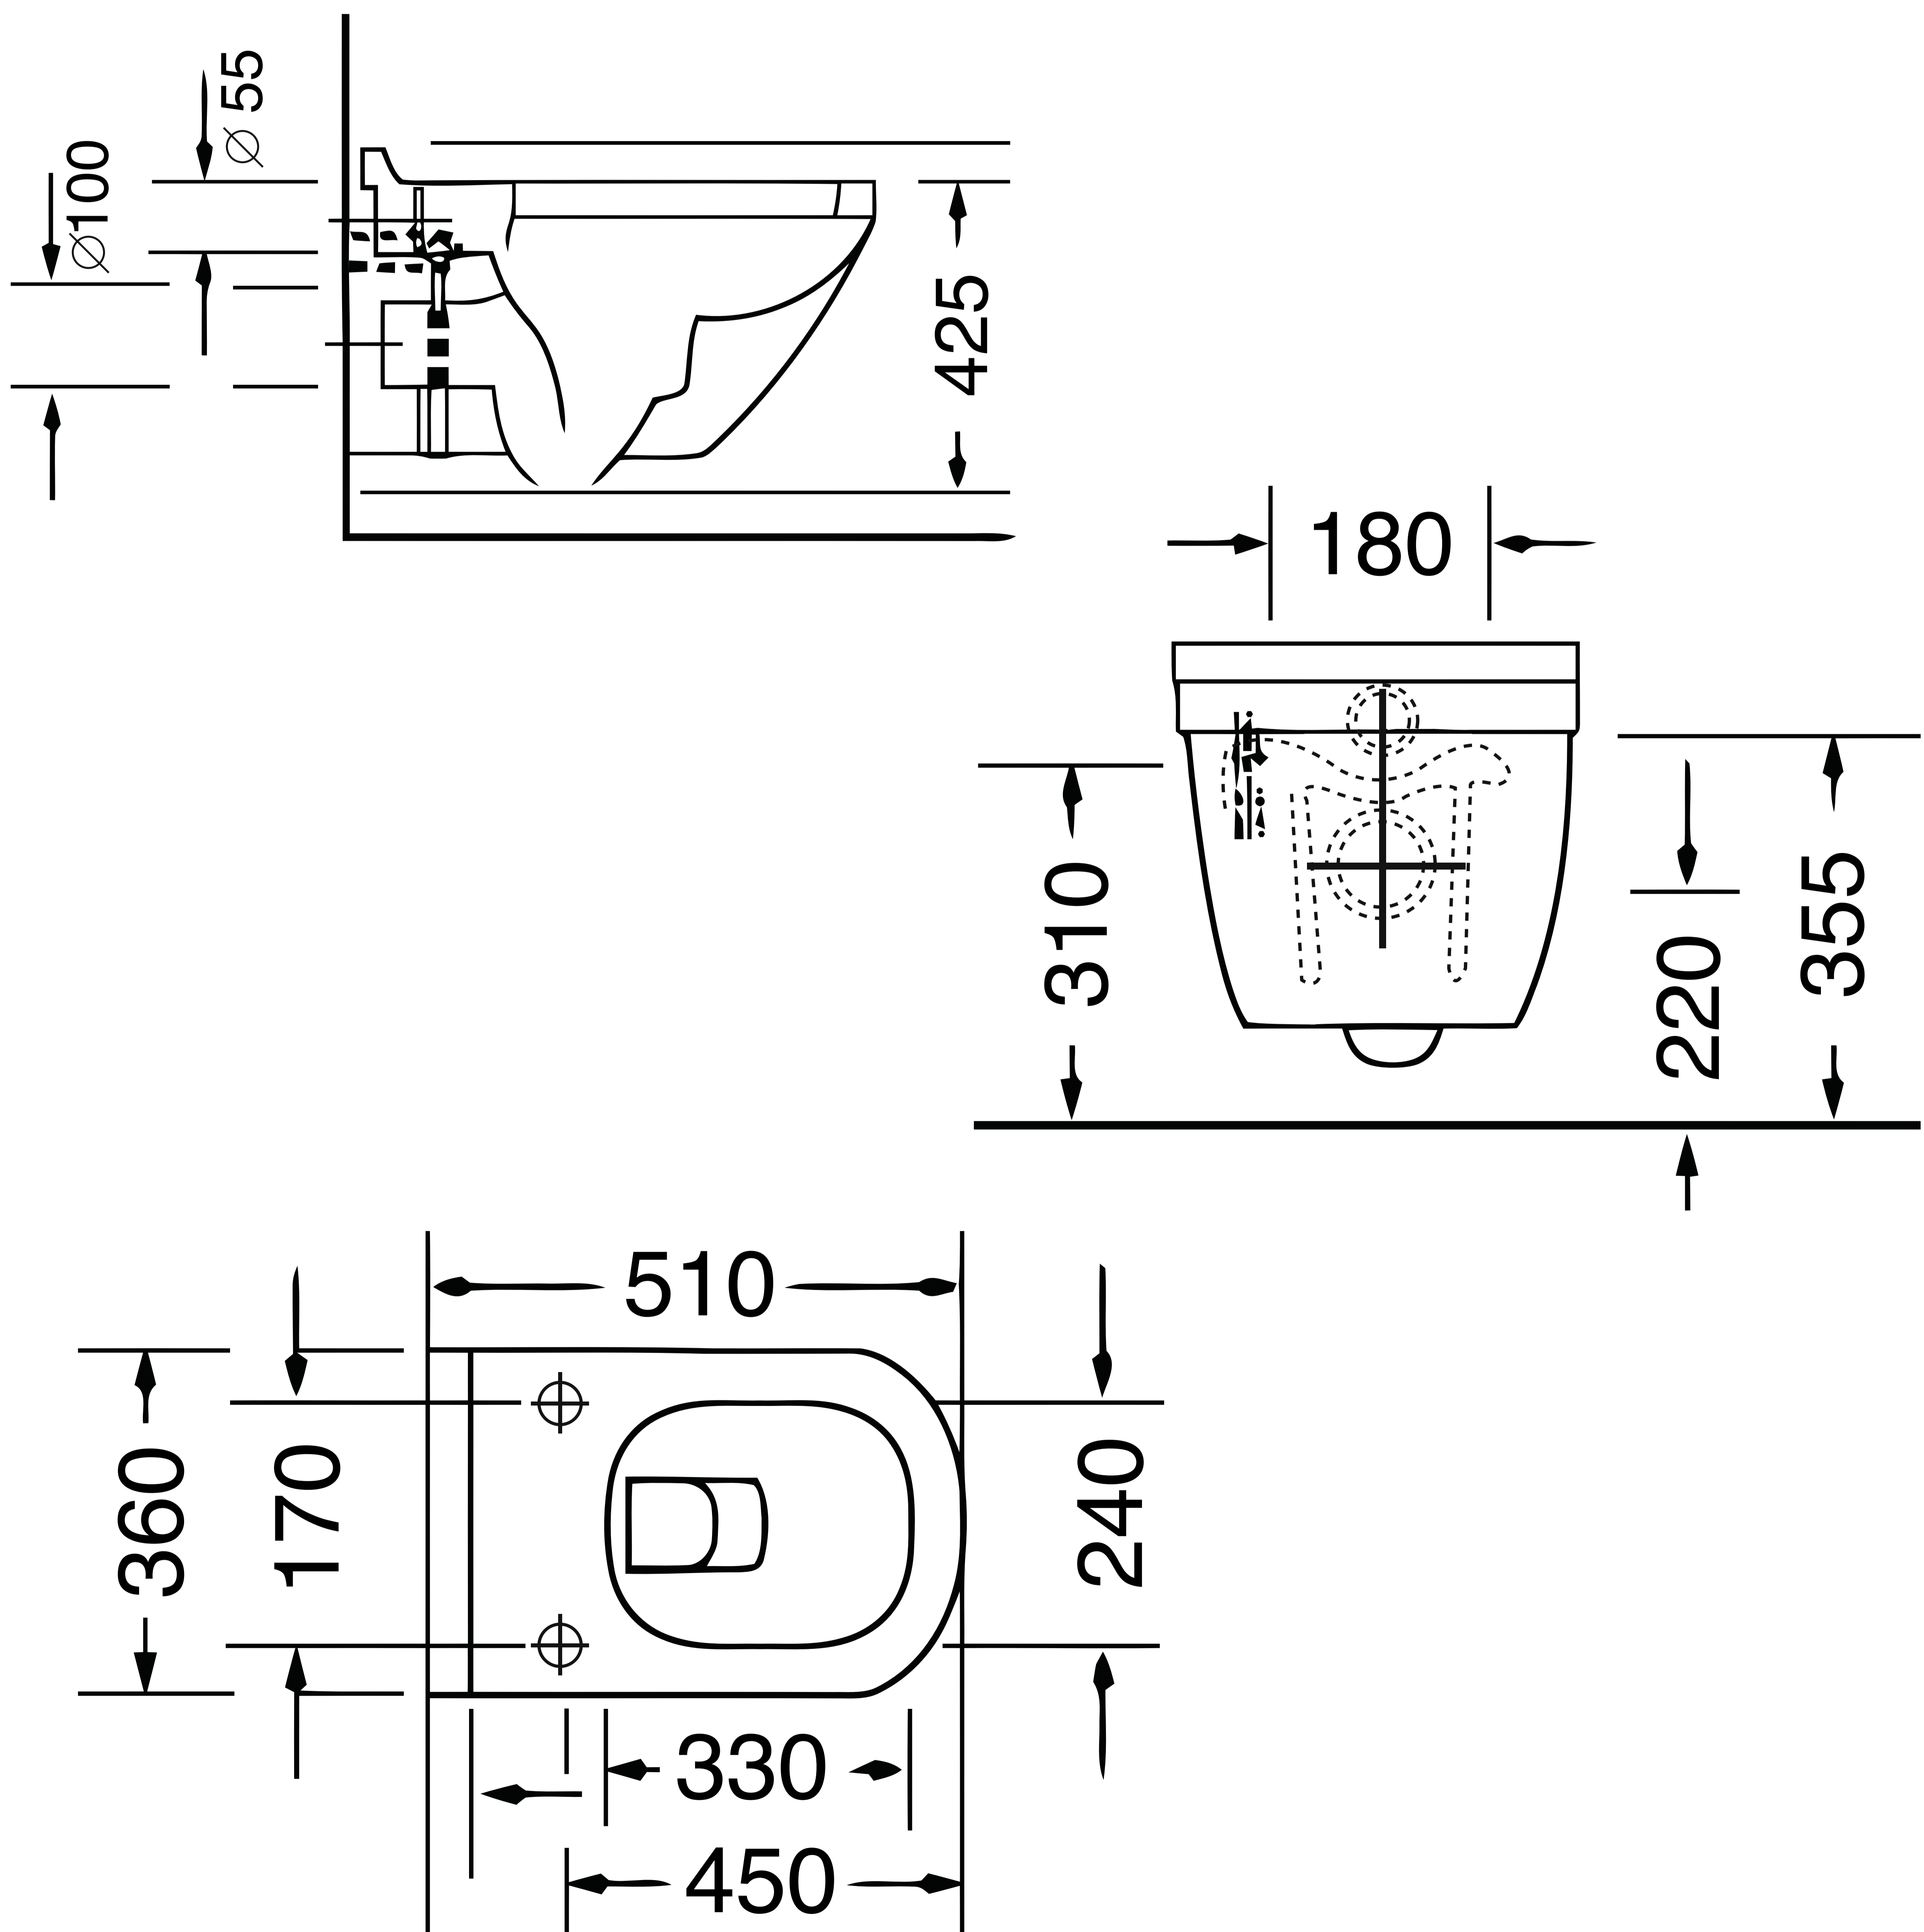

Tornado-Swirl Flushing Wall Mounted Water Closet (WC)

Product Code : 1841

Technical Drawing

All dimension are in mm