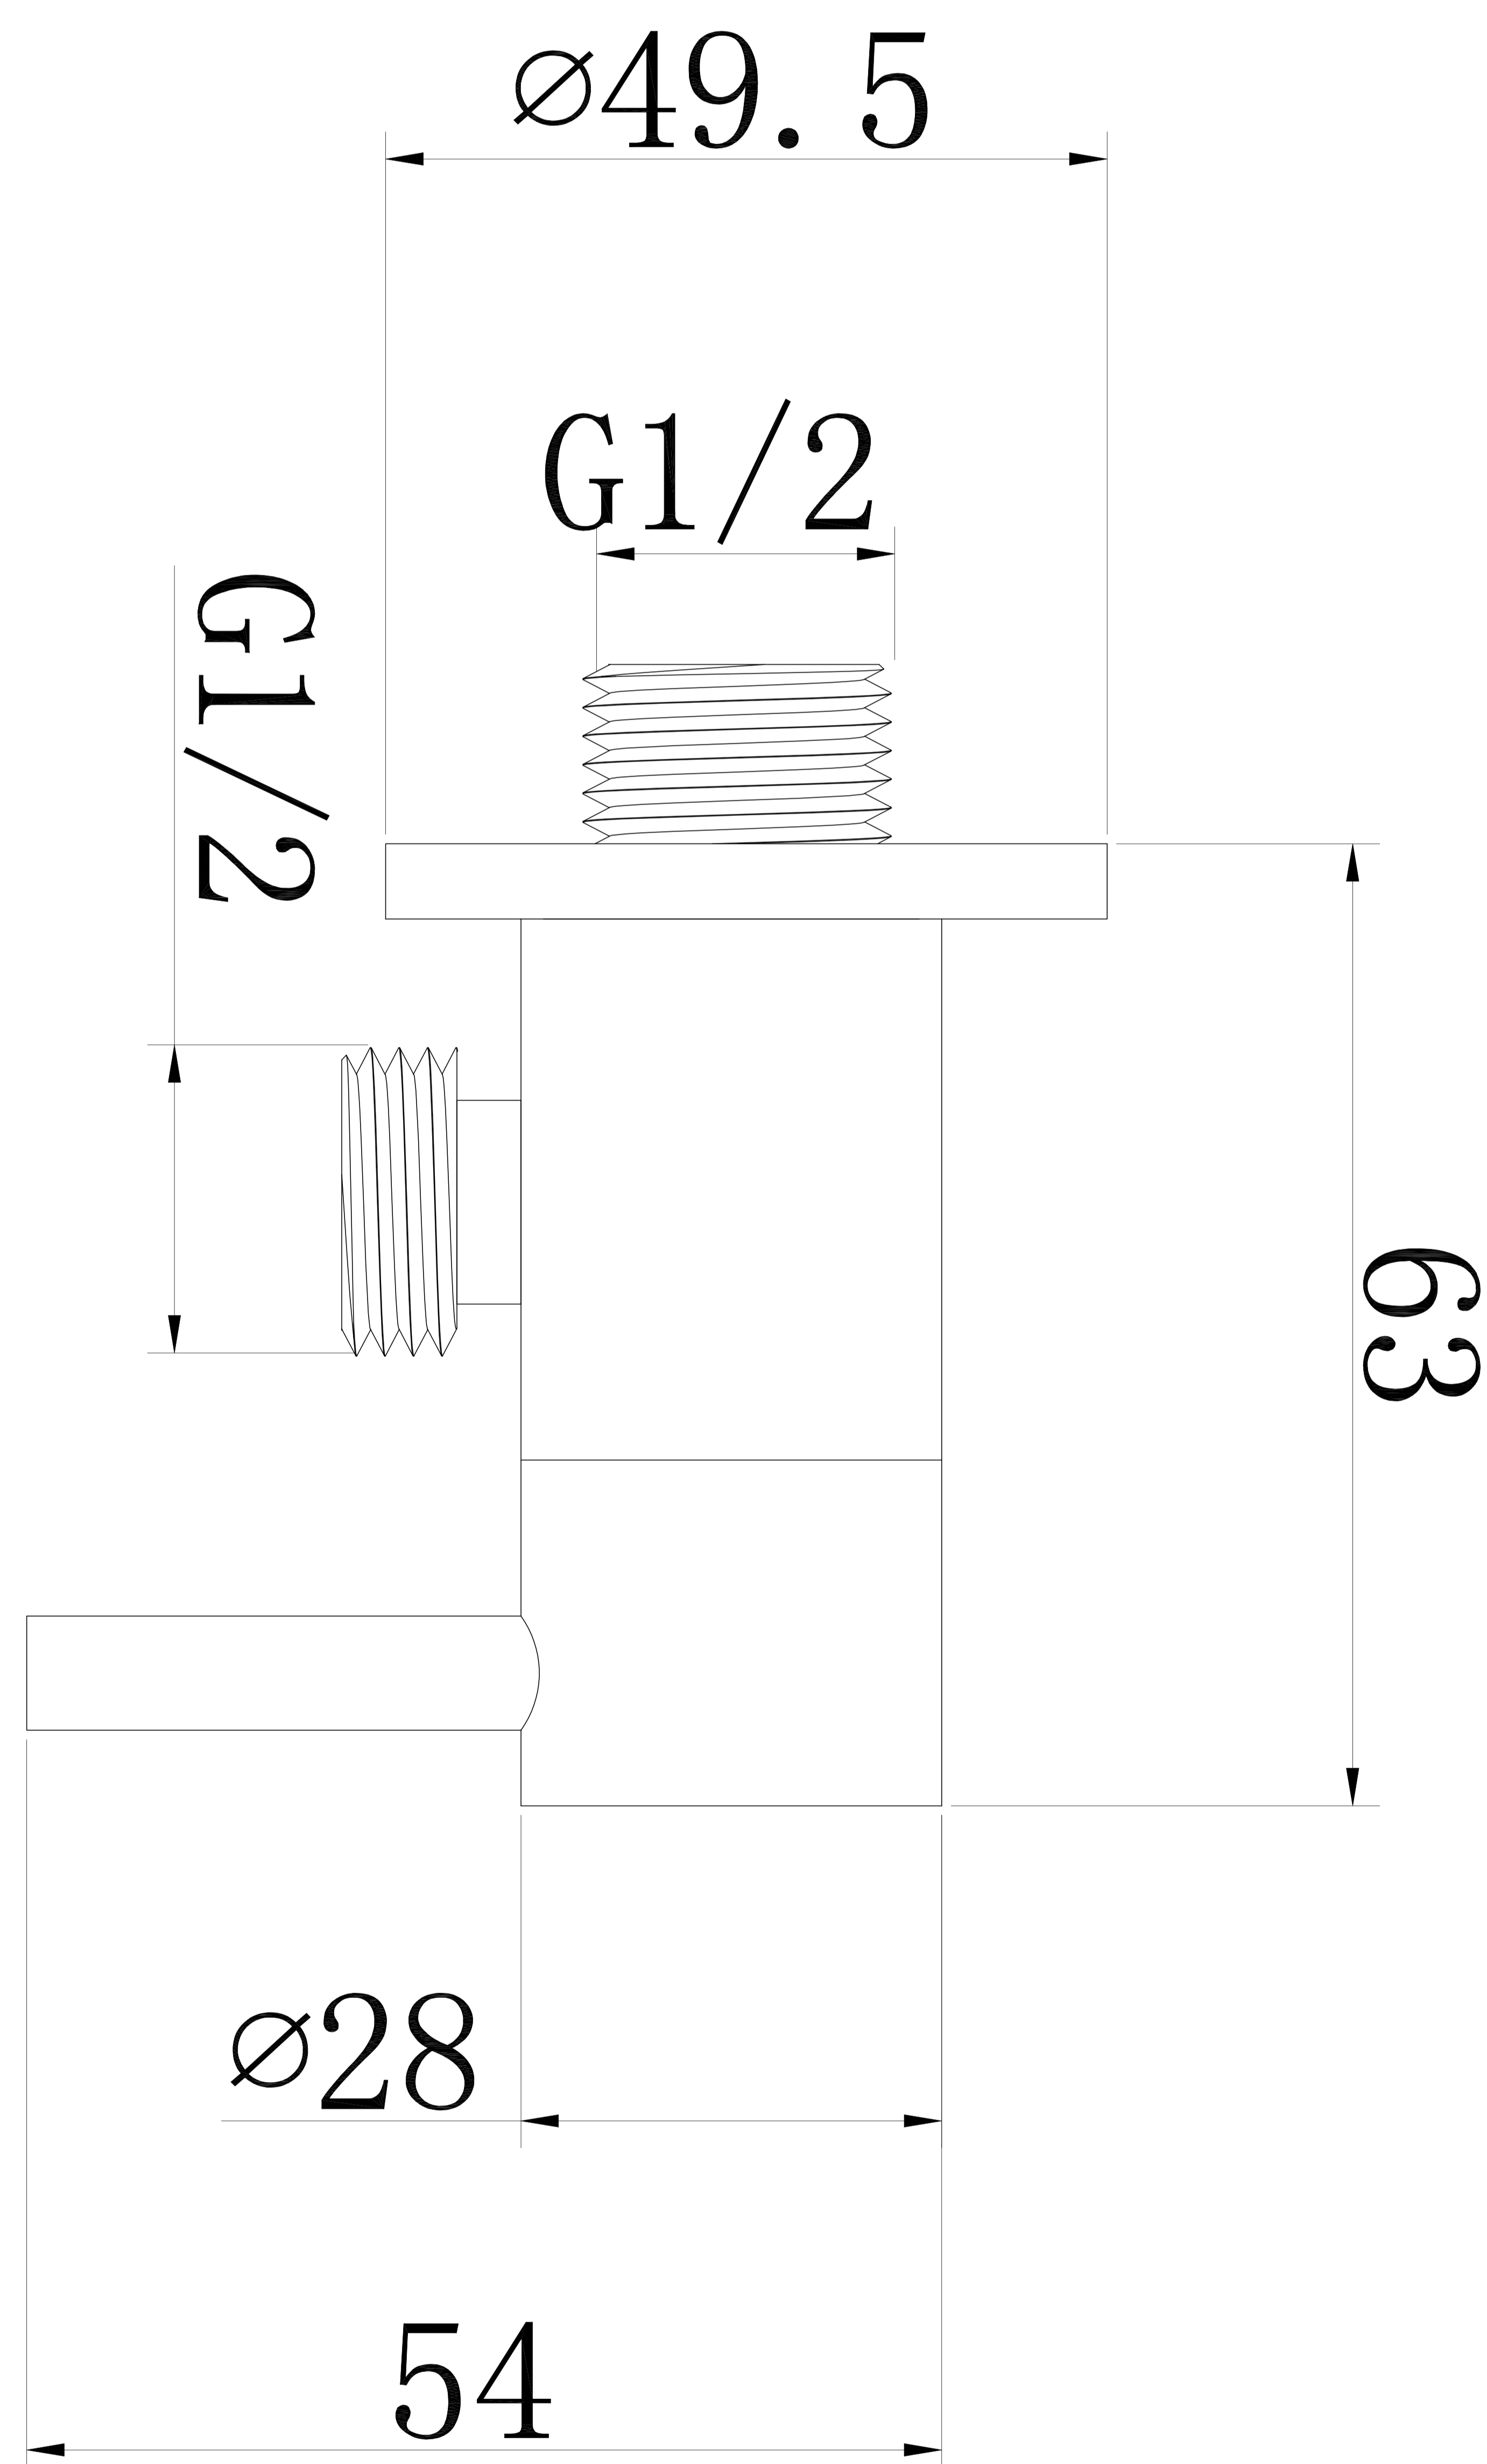

# Brass Angle Valve with Brass Flange

Product Code : 1495

Technical Drawing

All dimension are in mm