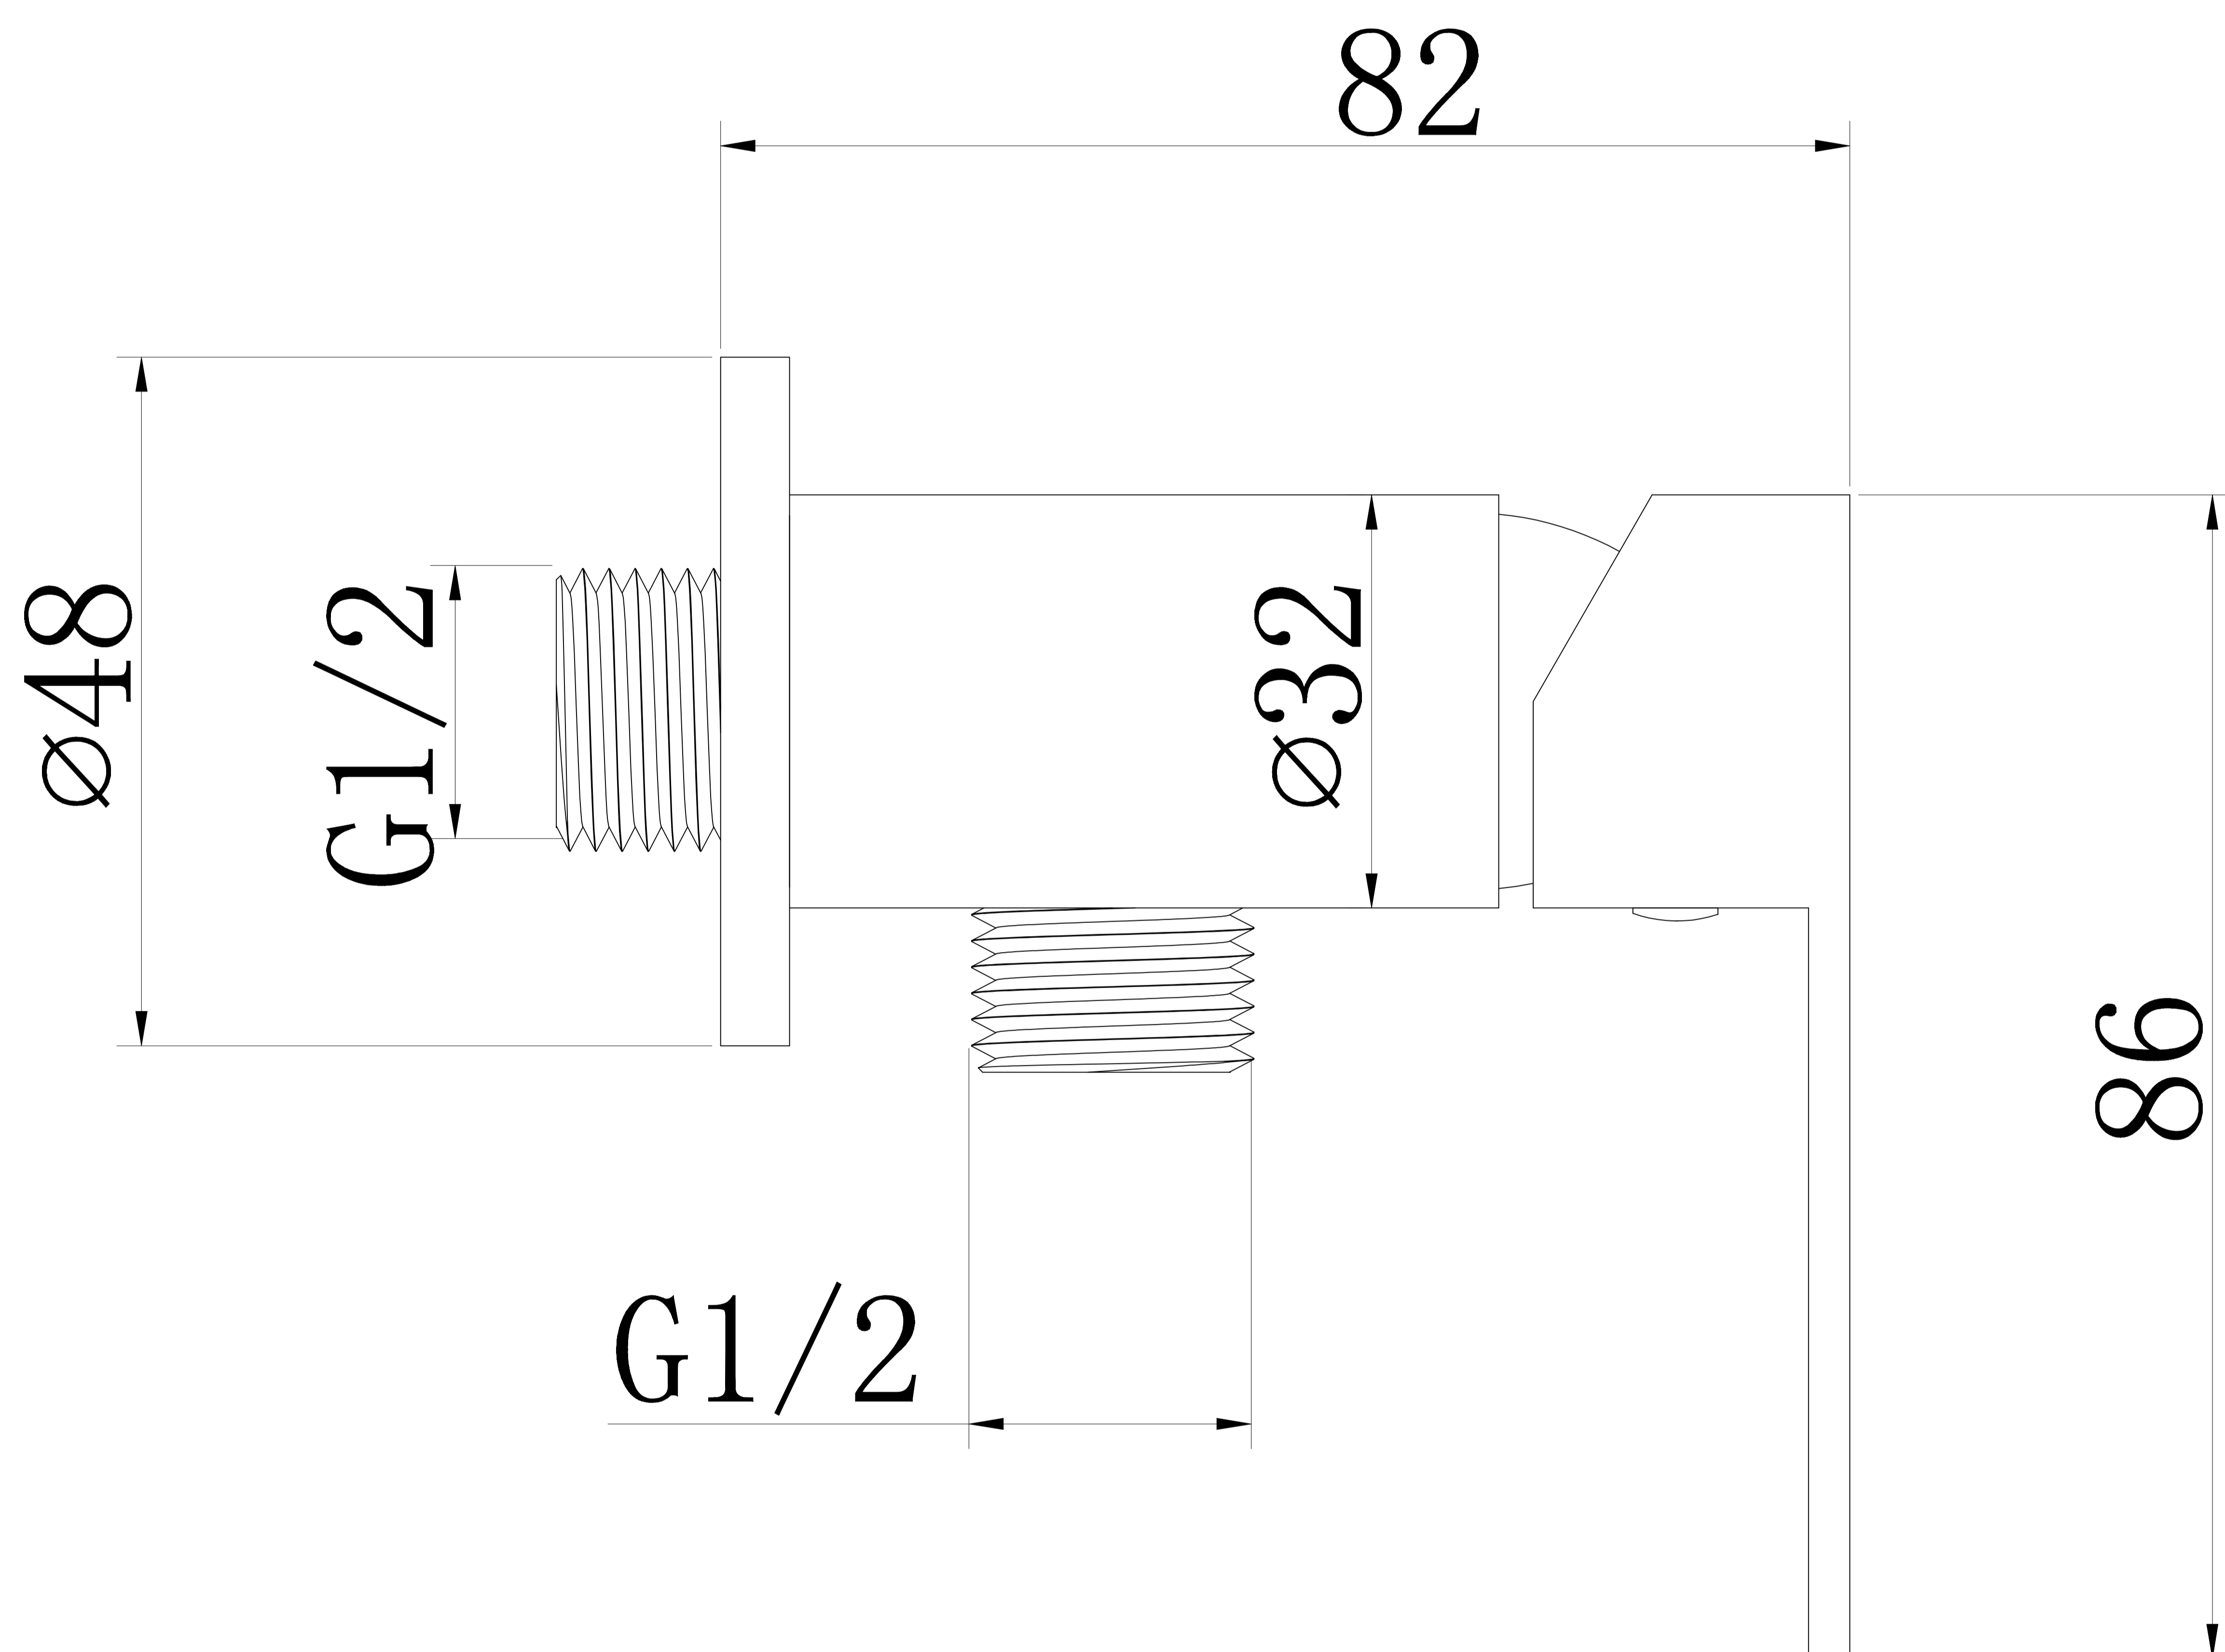

# Brass Angle Valve with Brass Flange

Product Code : 3124

Technical Drawing

All dimension are in **mm**