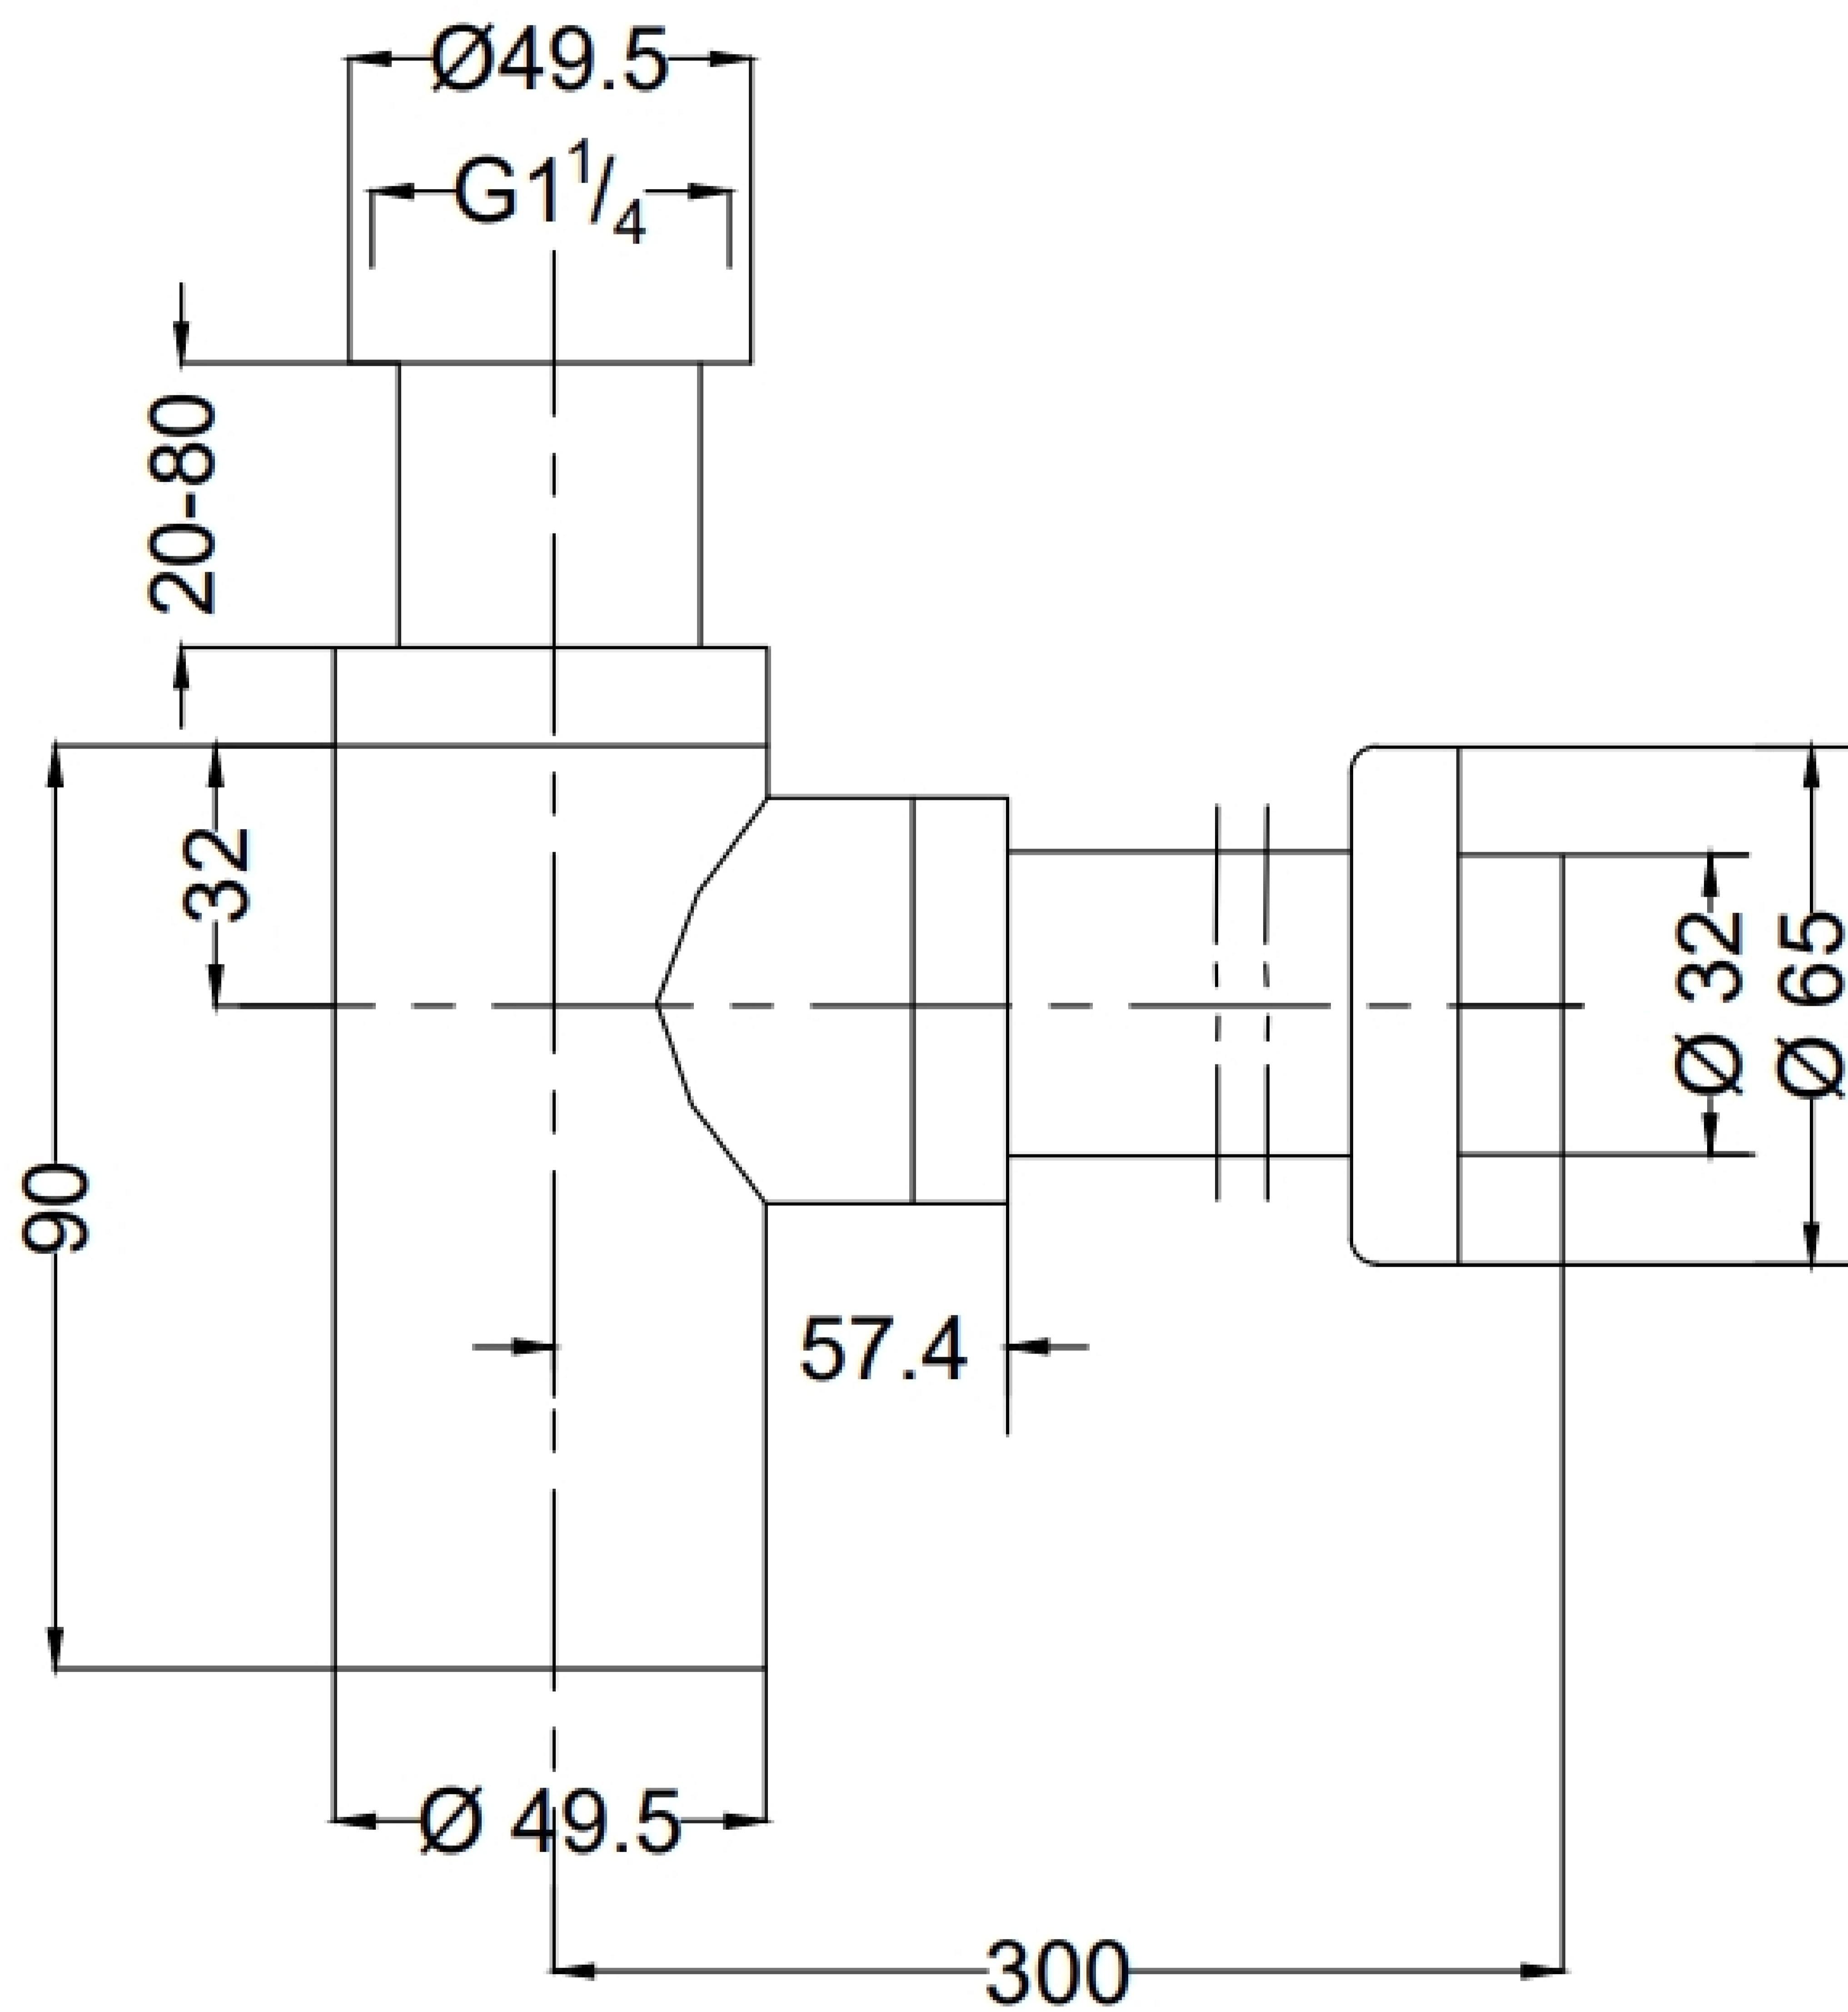

Bottle Trap

Product Code : 1012

Technical Drawing

All dimension are in mm