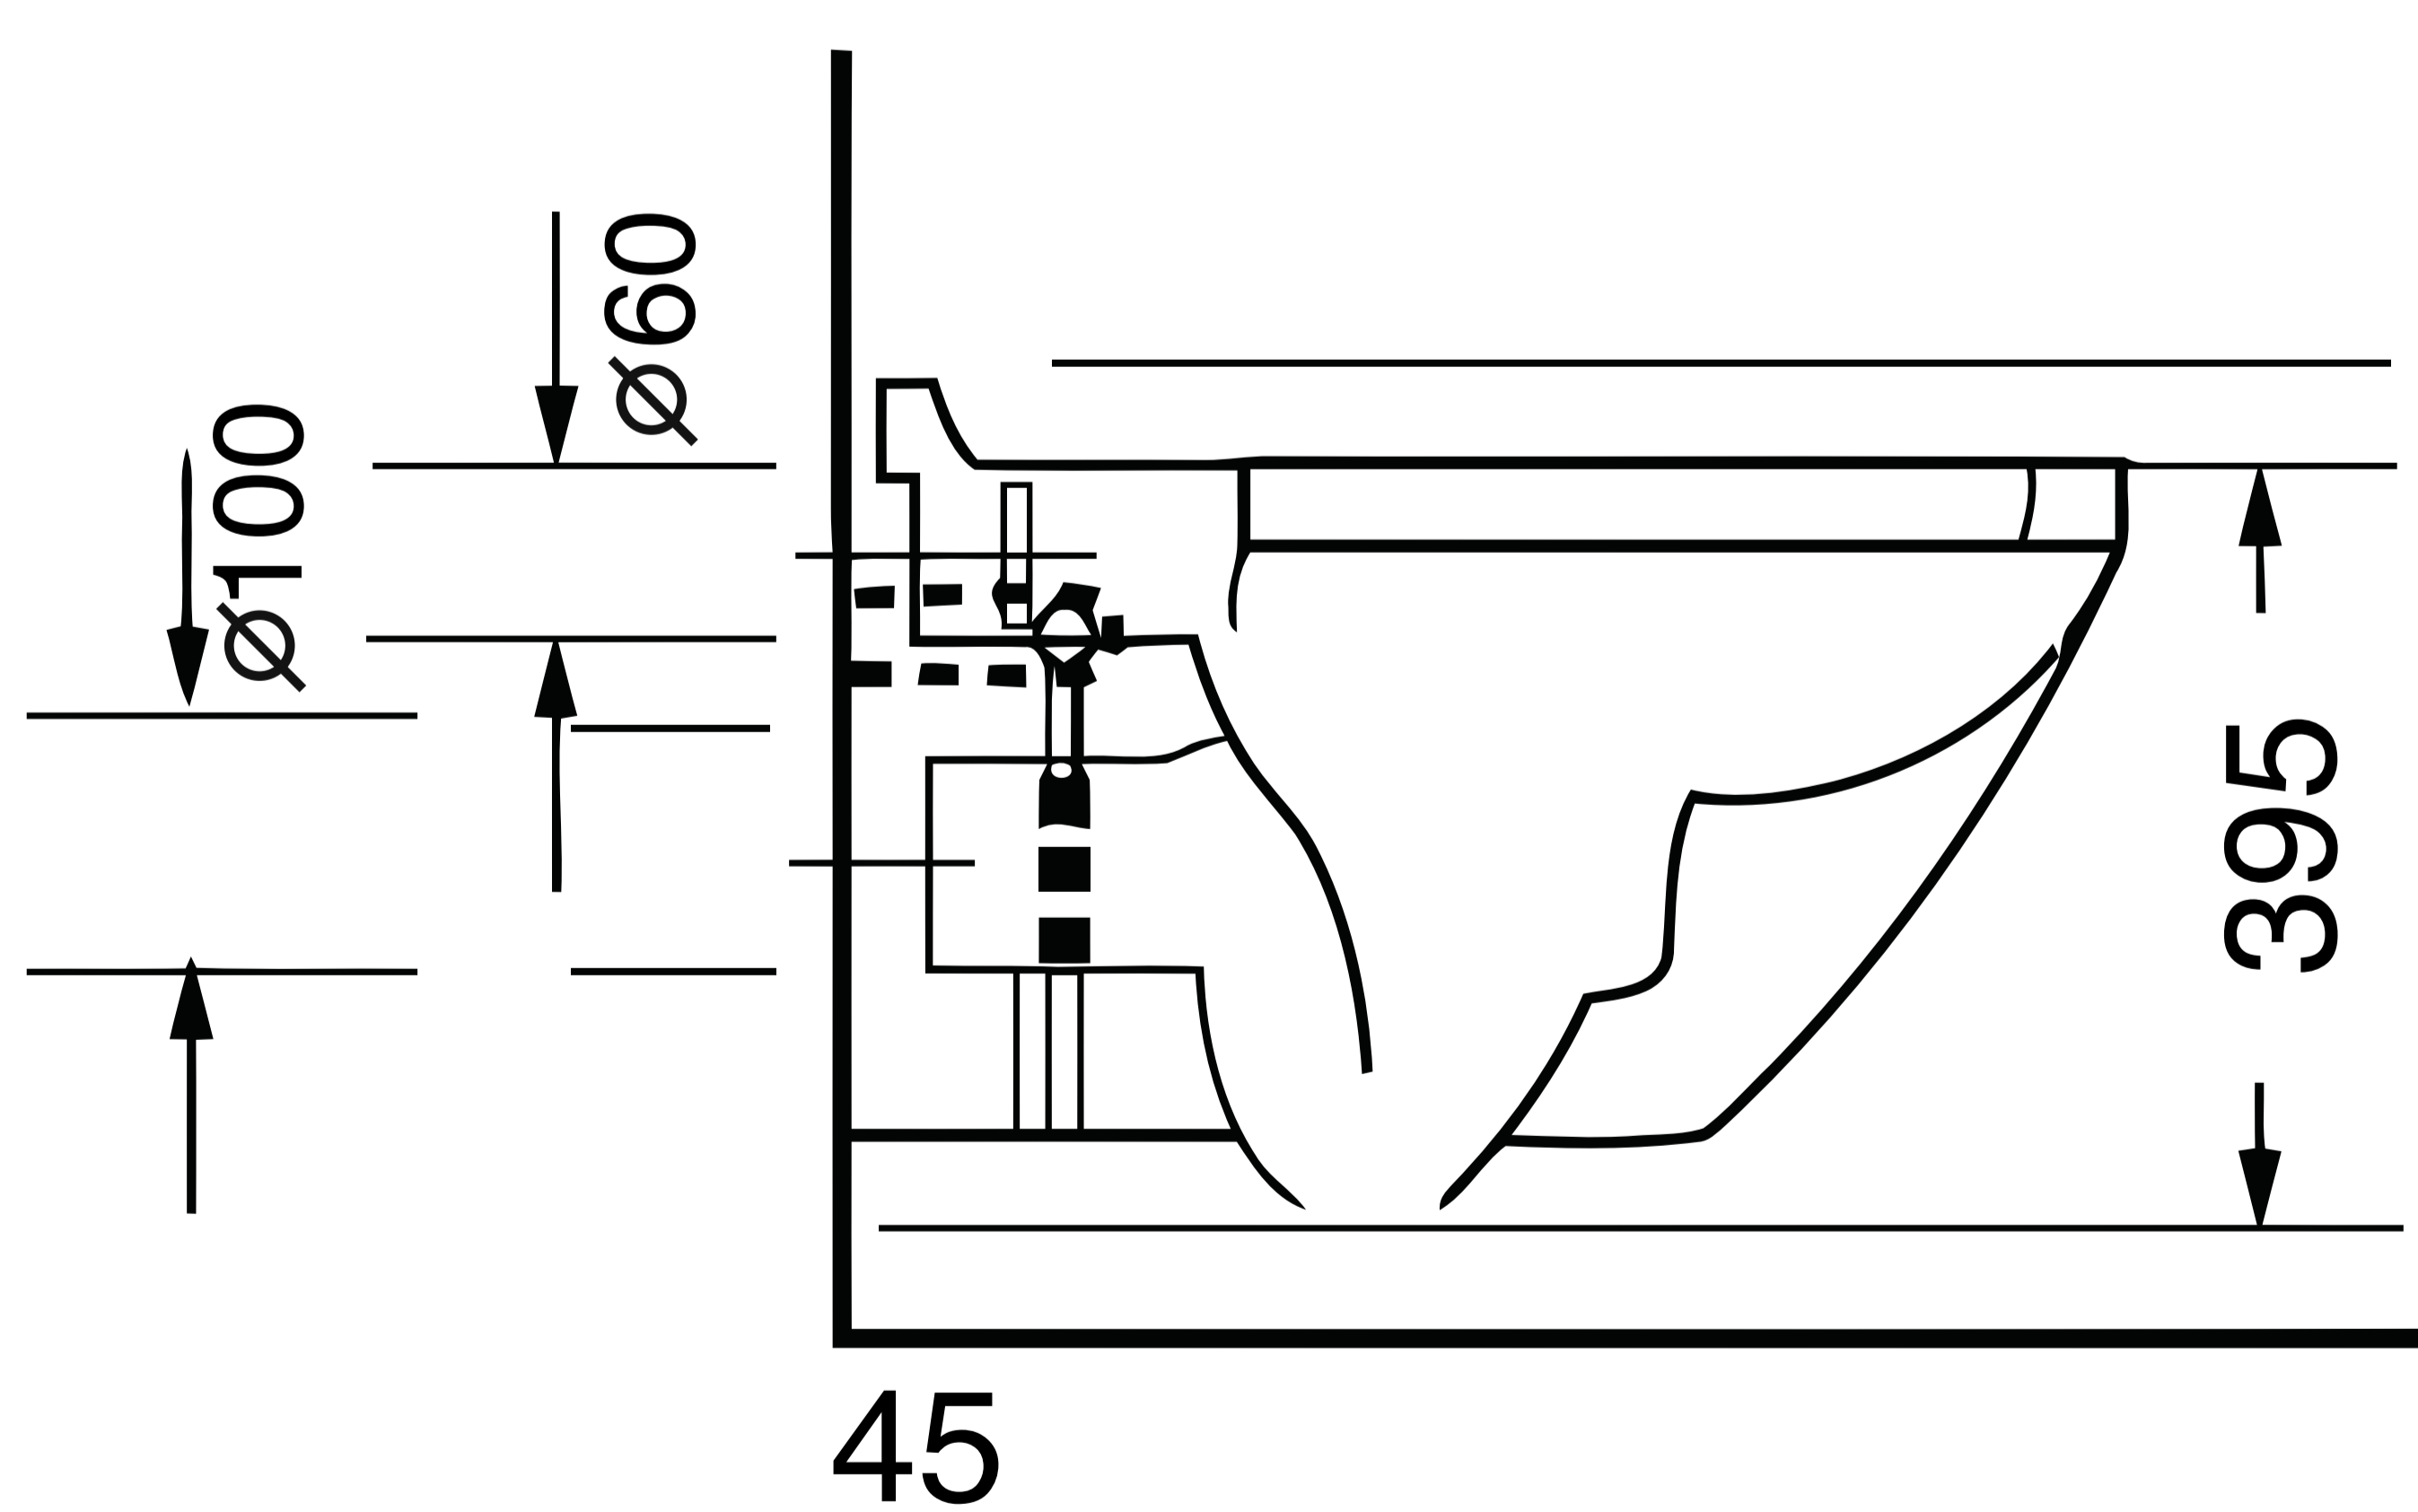

Wall Mounted Water Closet (WC)

Product Code : 1570

Technical Drawing

All dimension are in mm