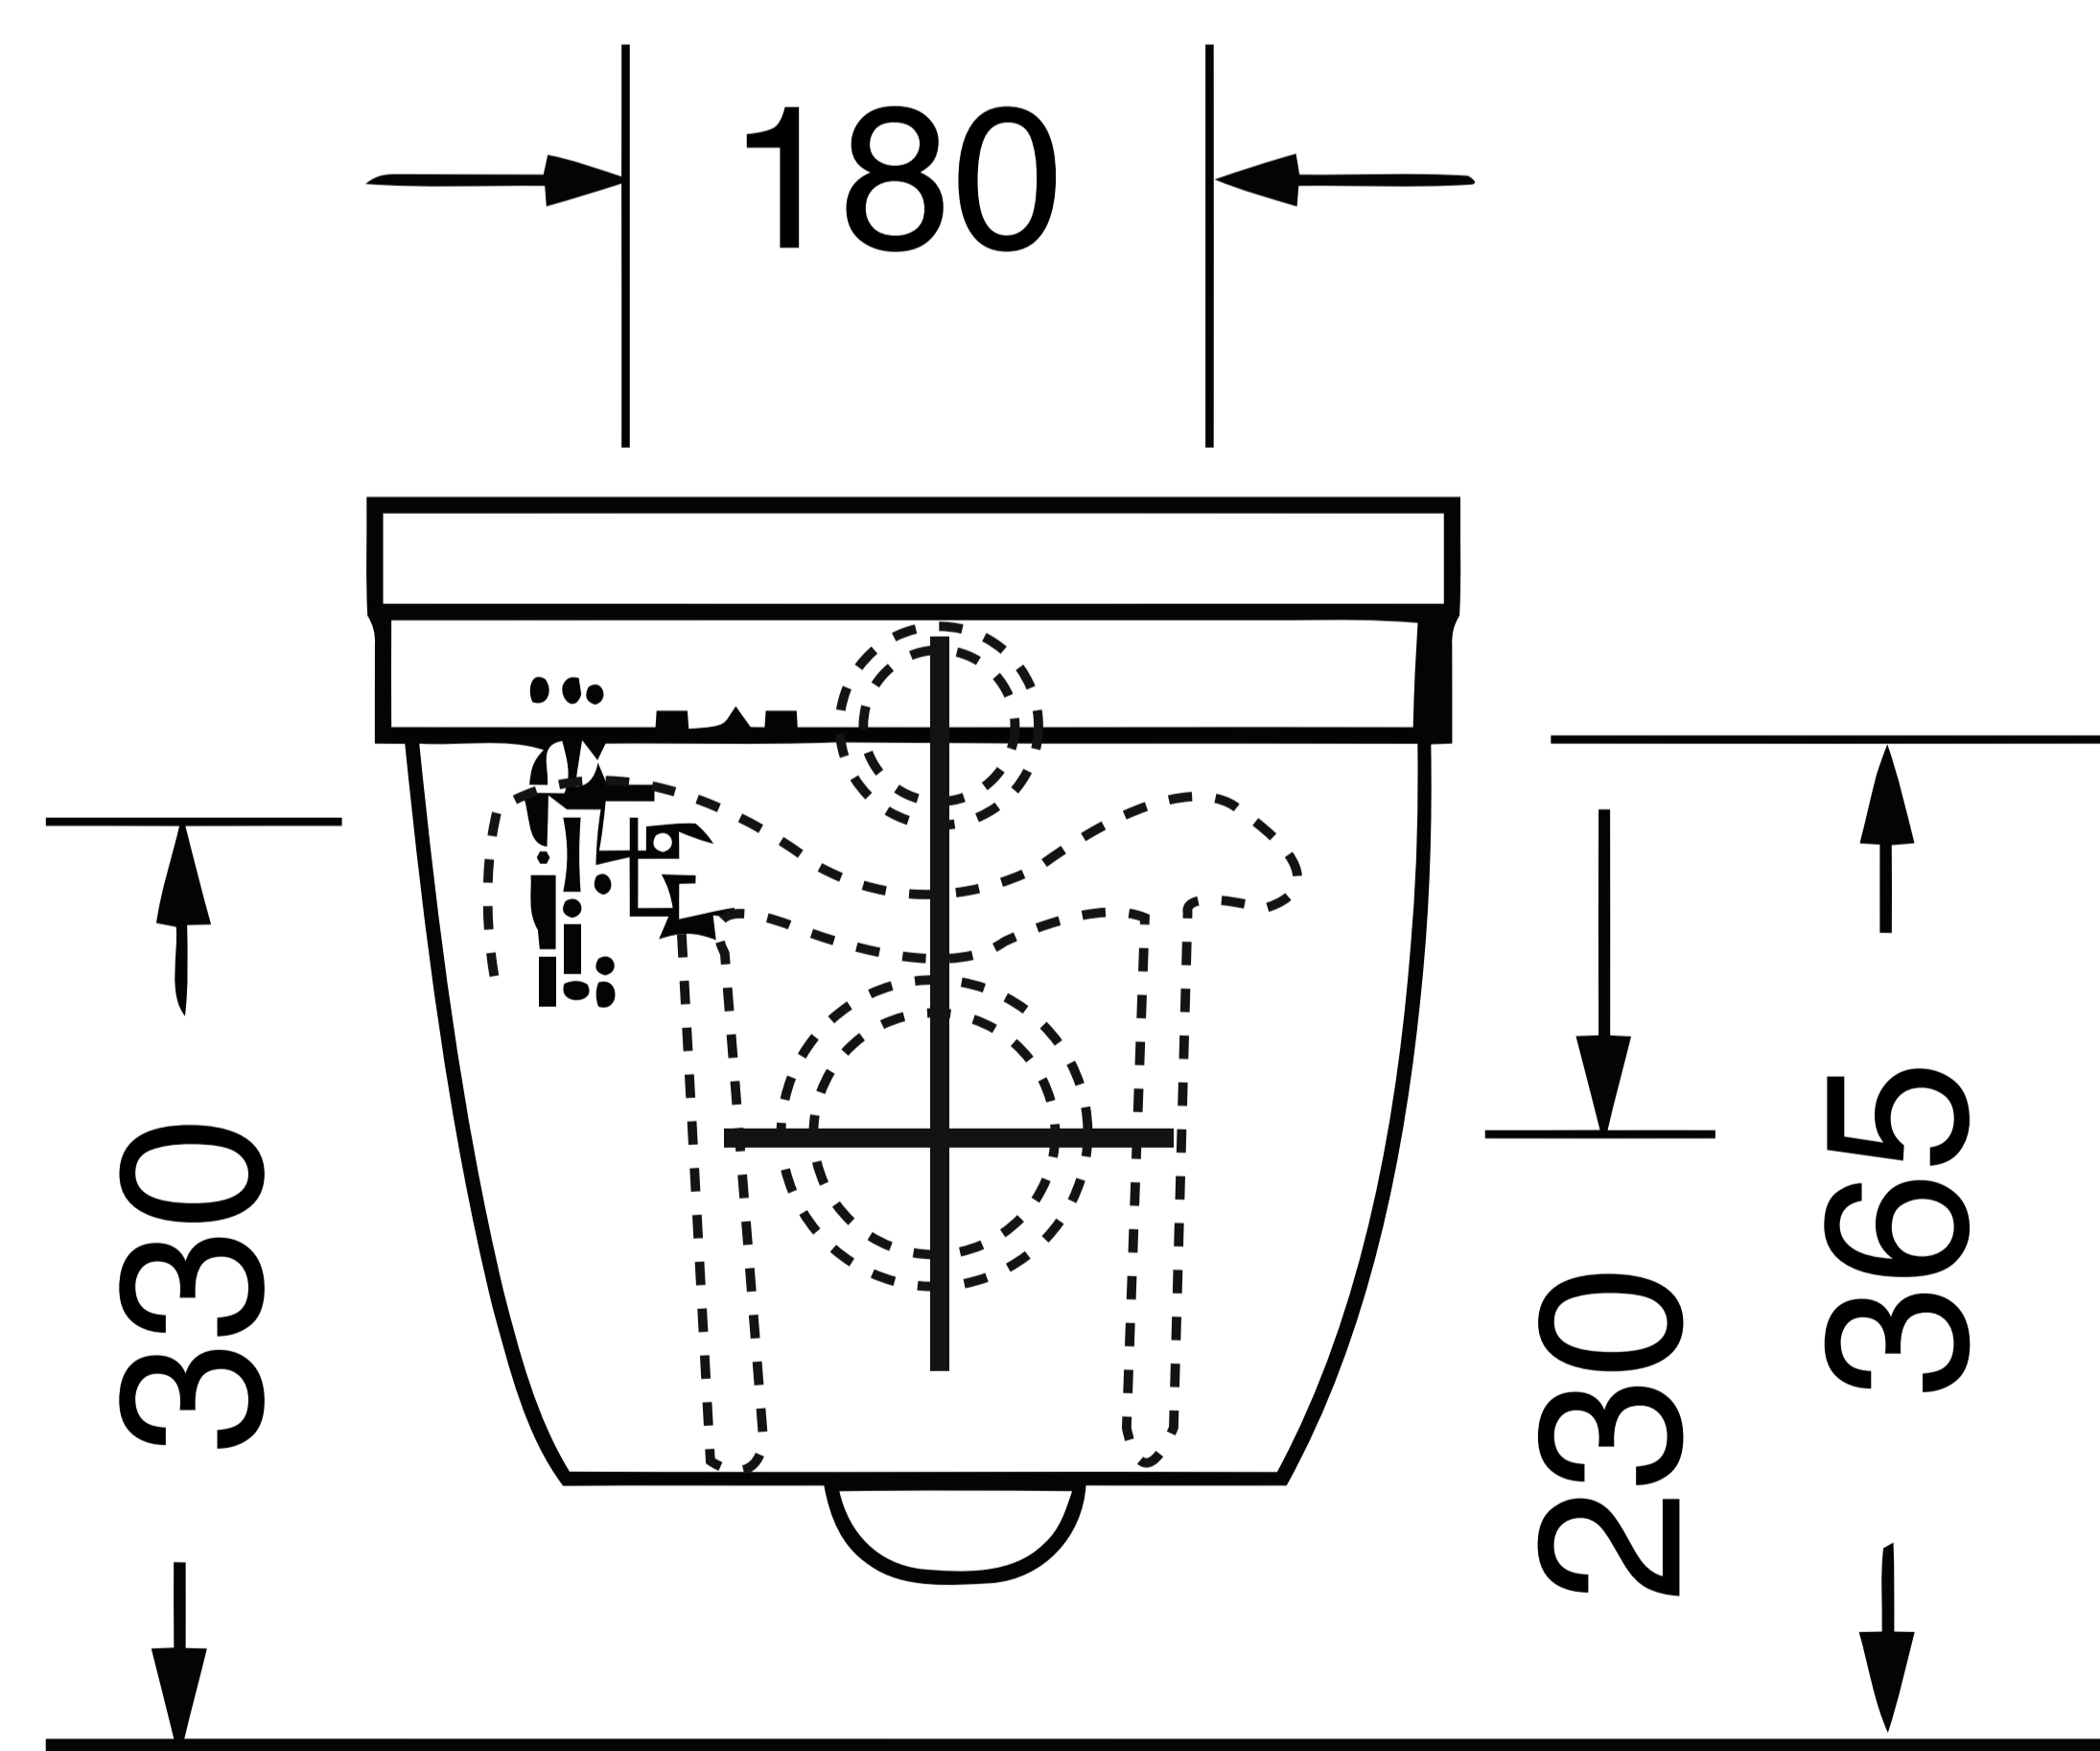

Wall Mounted Water Closet (WC)

Product Code : 1570

Technical Drawing

All dimension are in mm