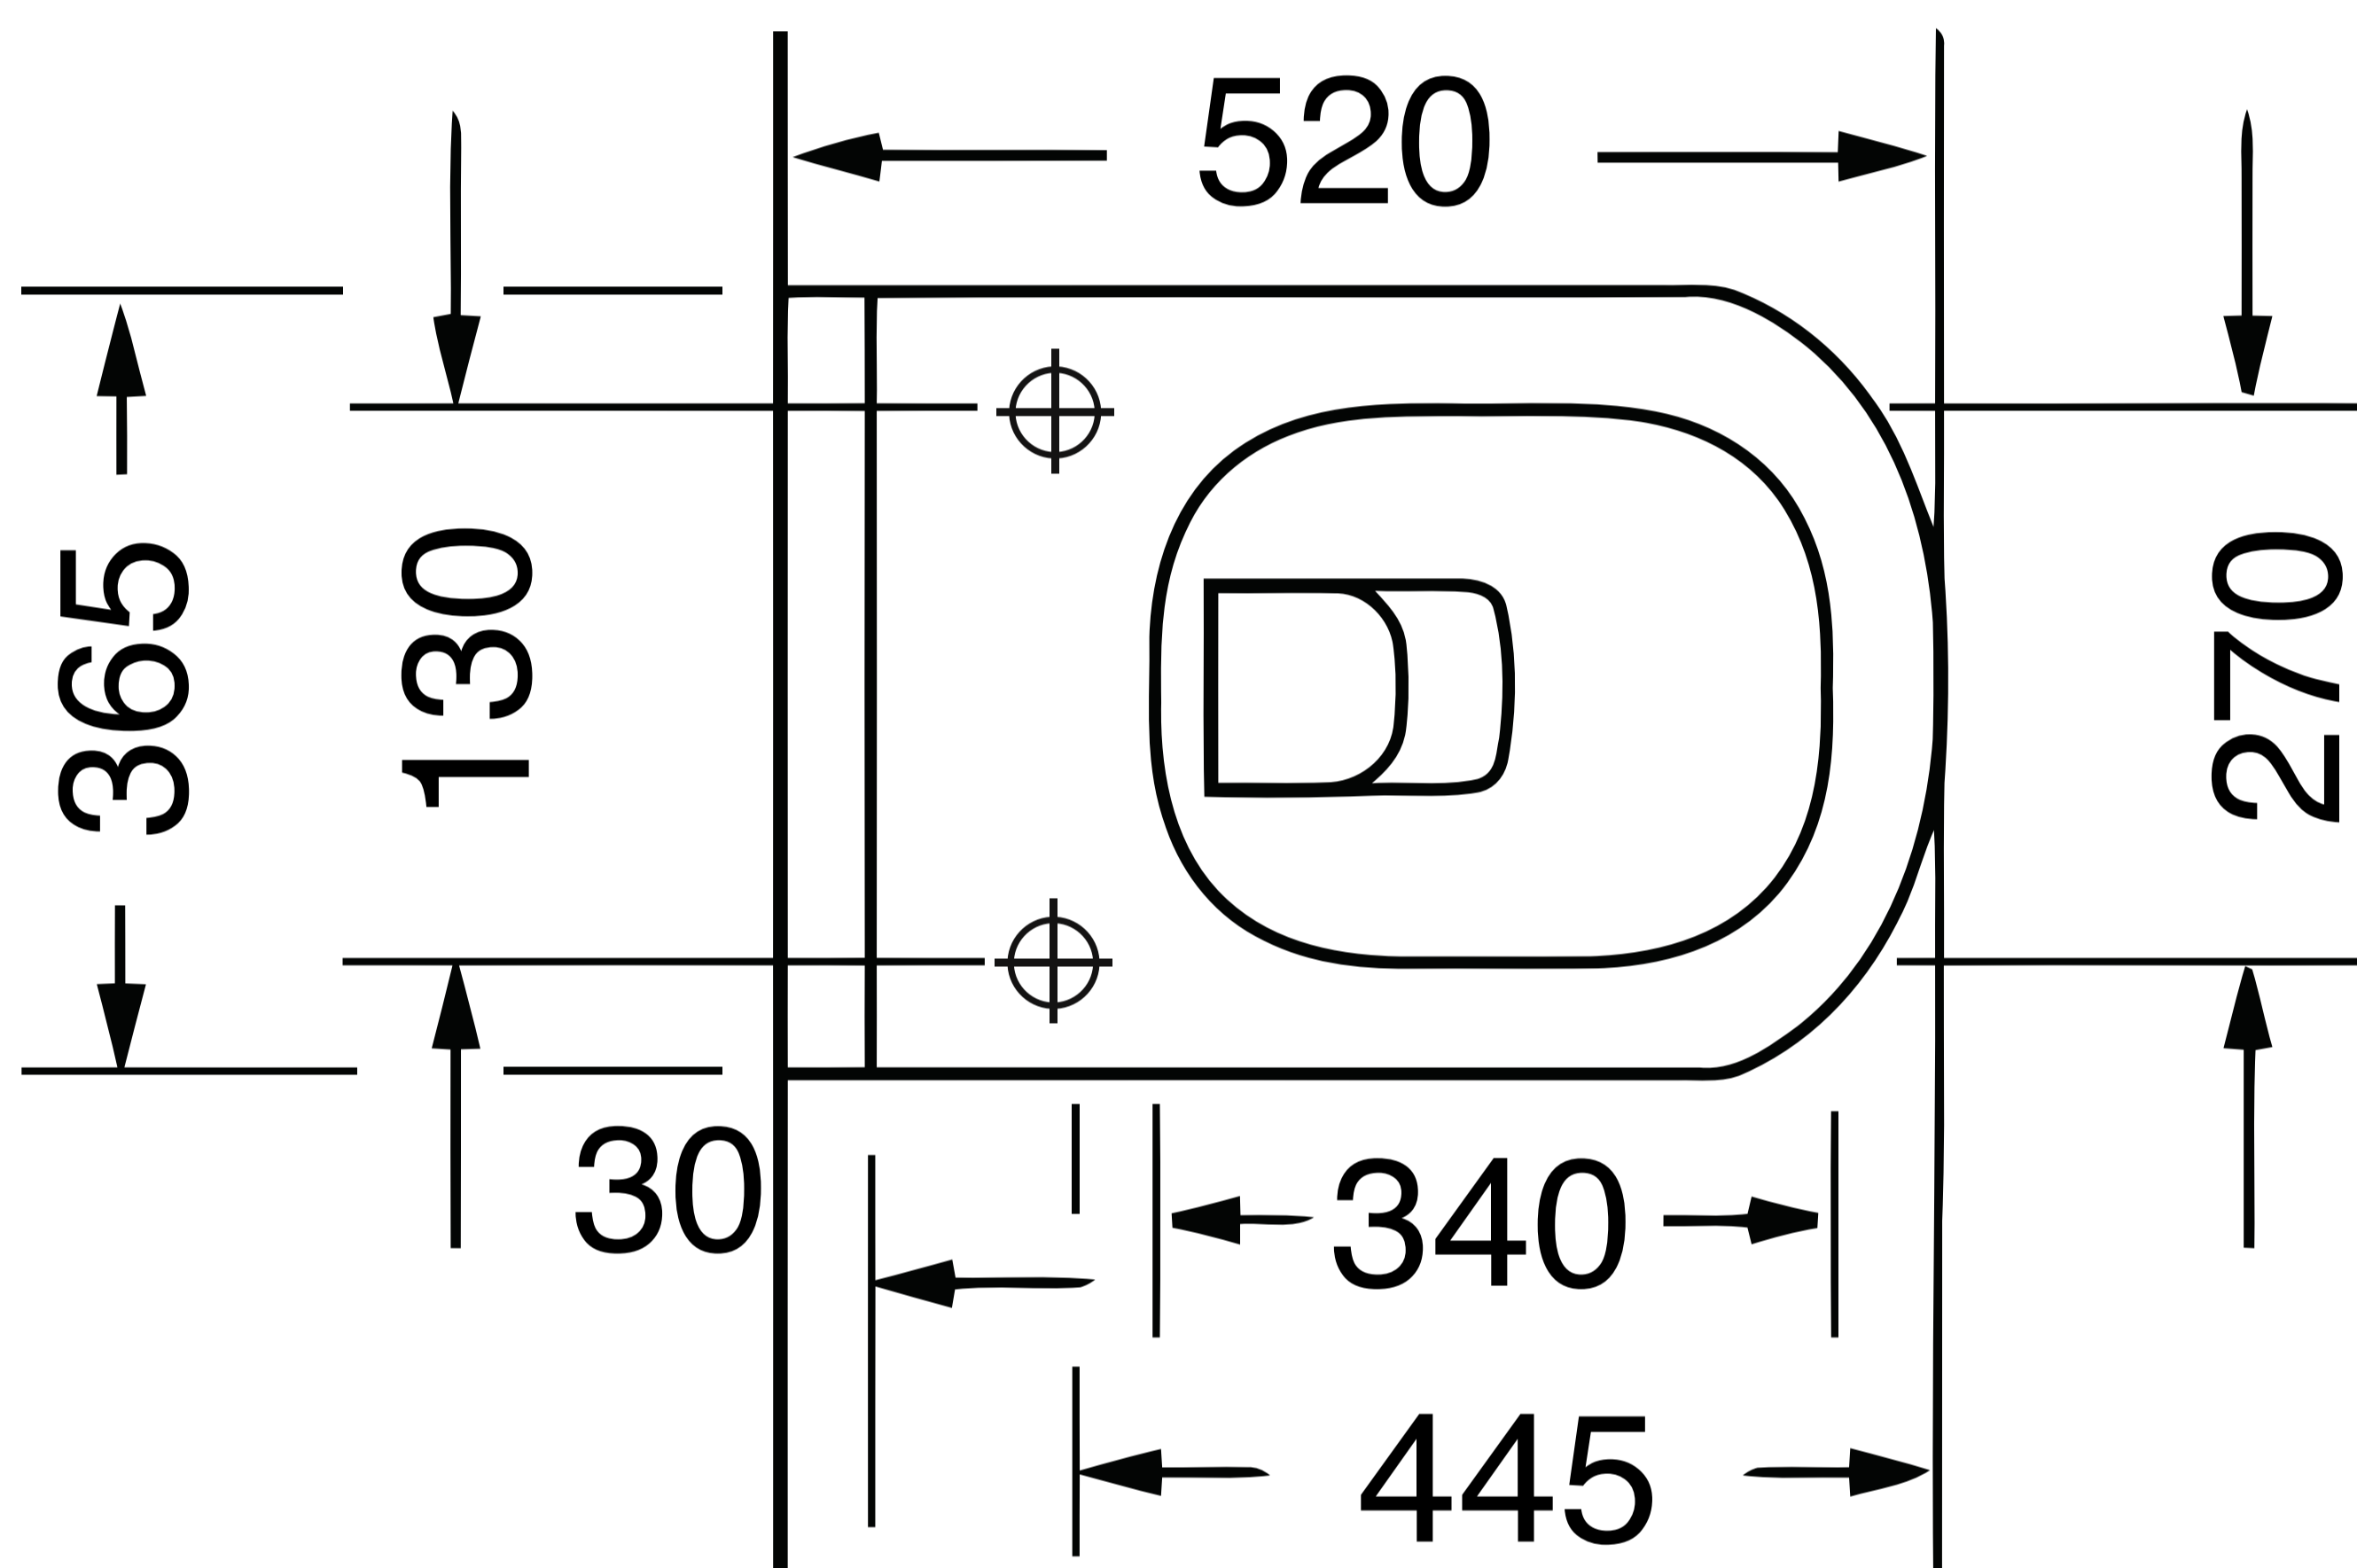

Wall Mounted Water Closet (WC)

Product Code : 1570

Technical Drawing

All dimension are in mm