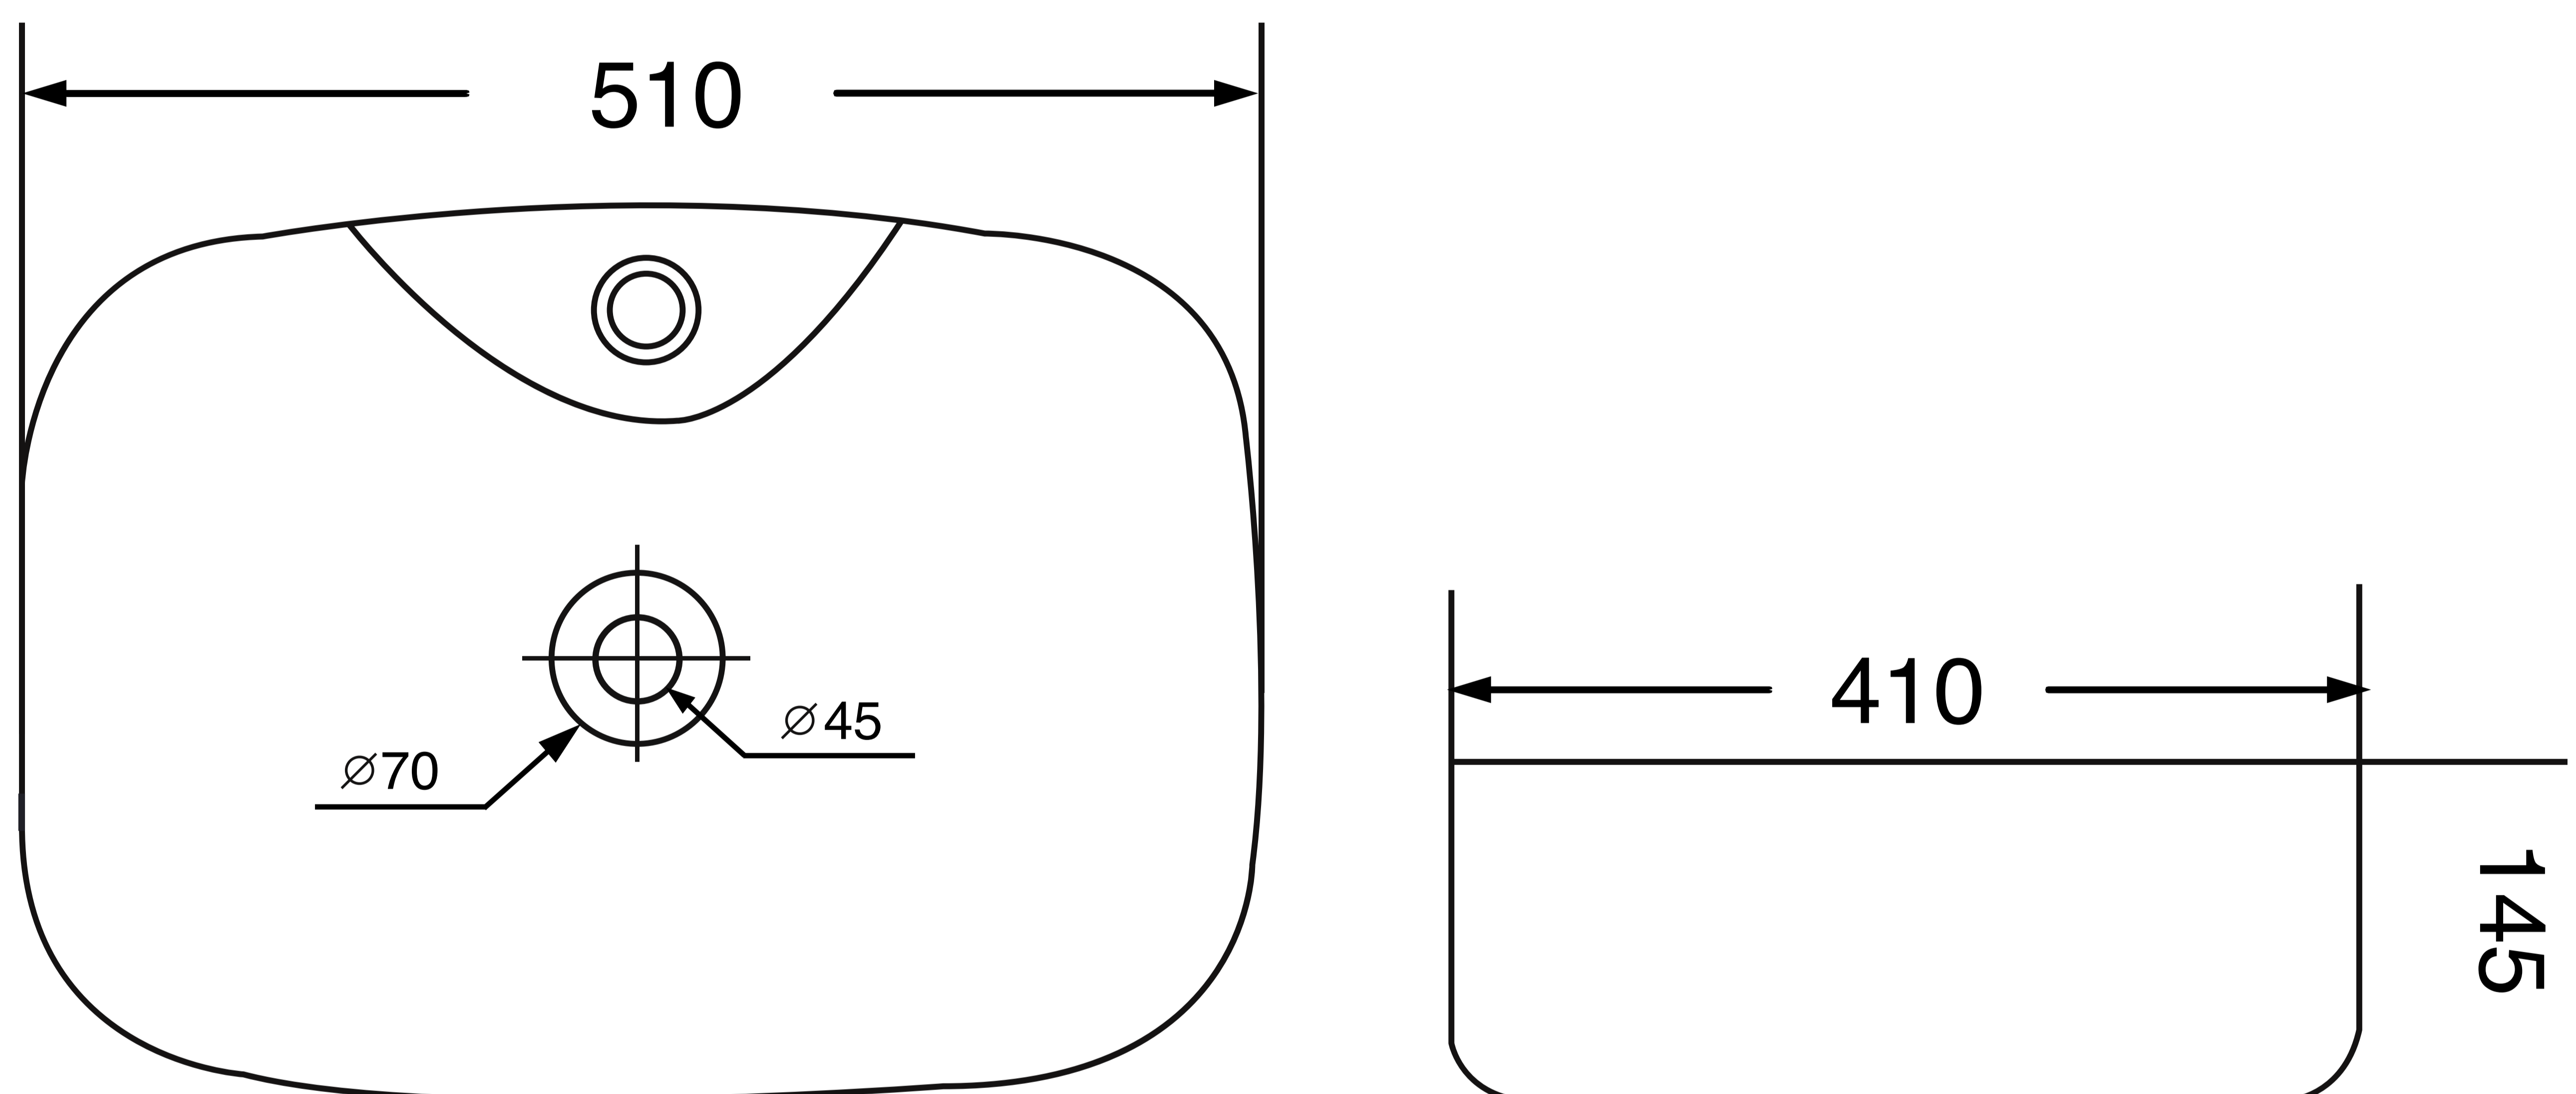

Table Mounted Wash Basin

Product Code : 1911

Technical Drawing

All dimension are in **mm**