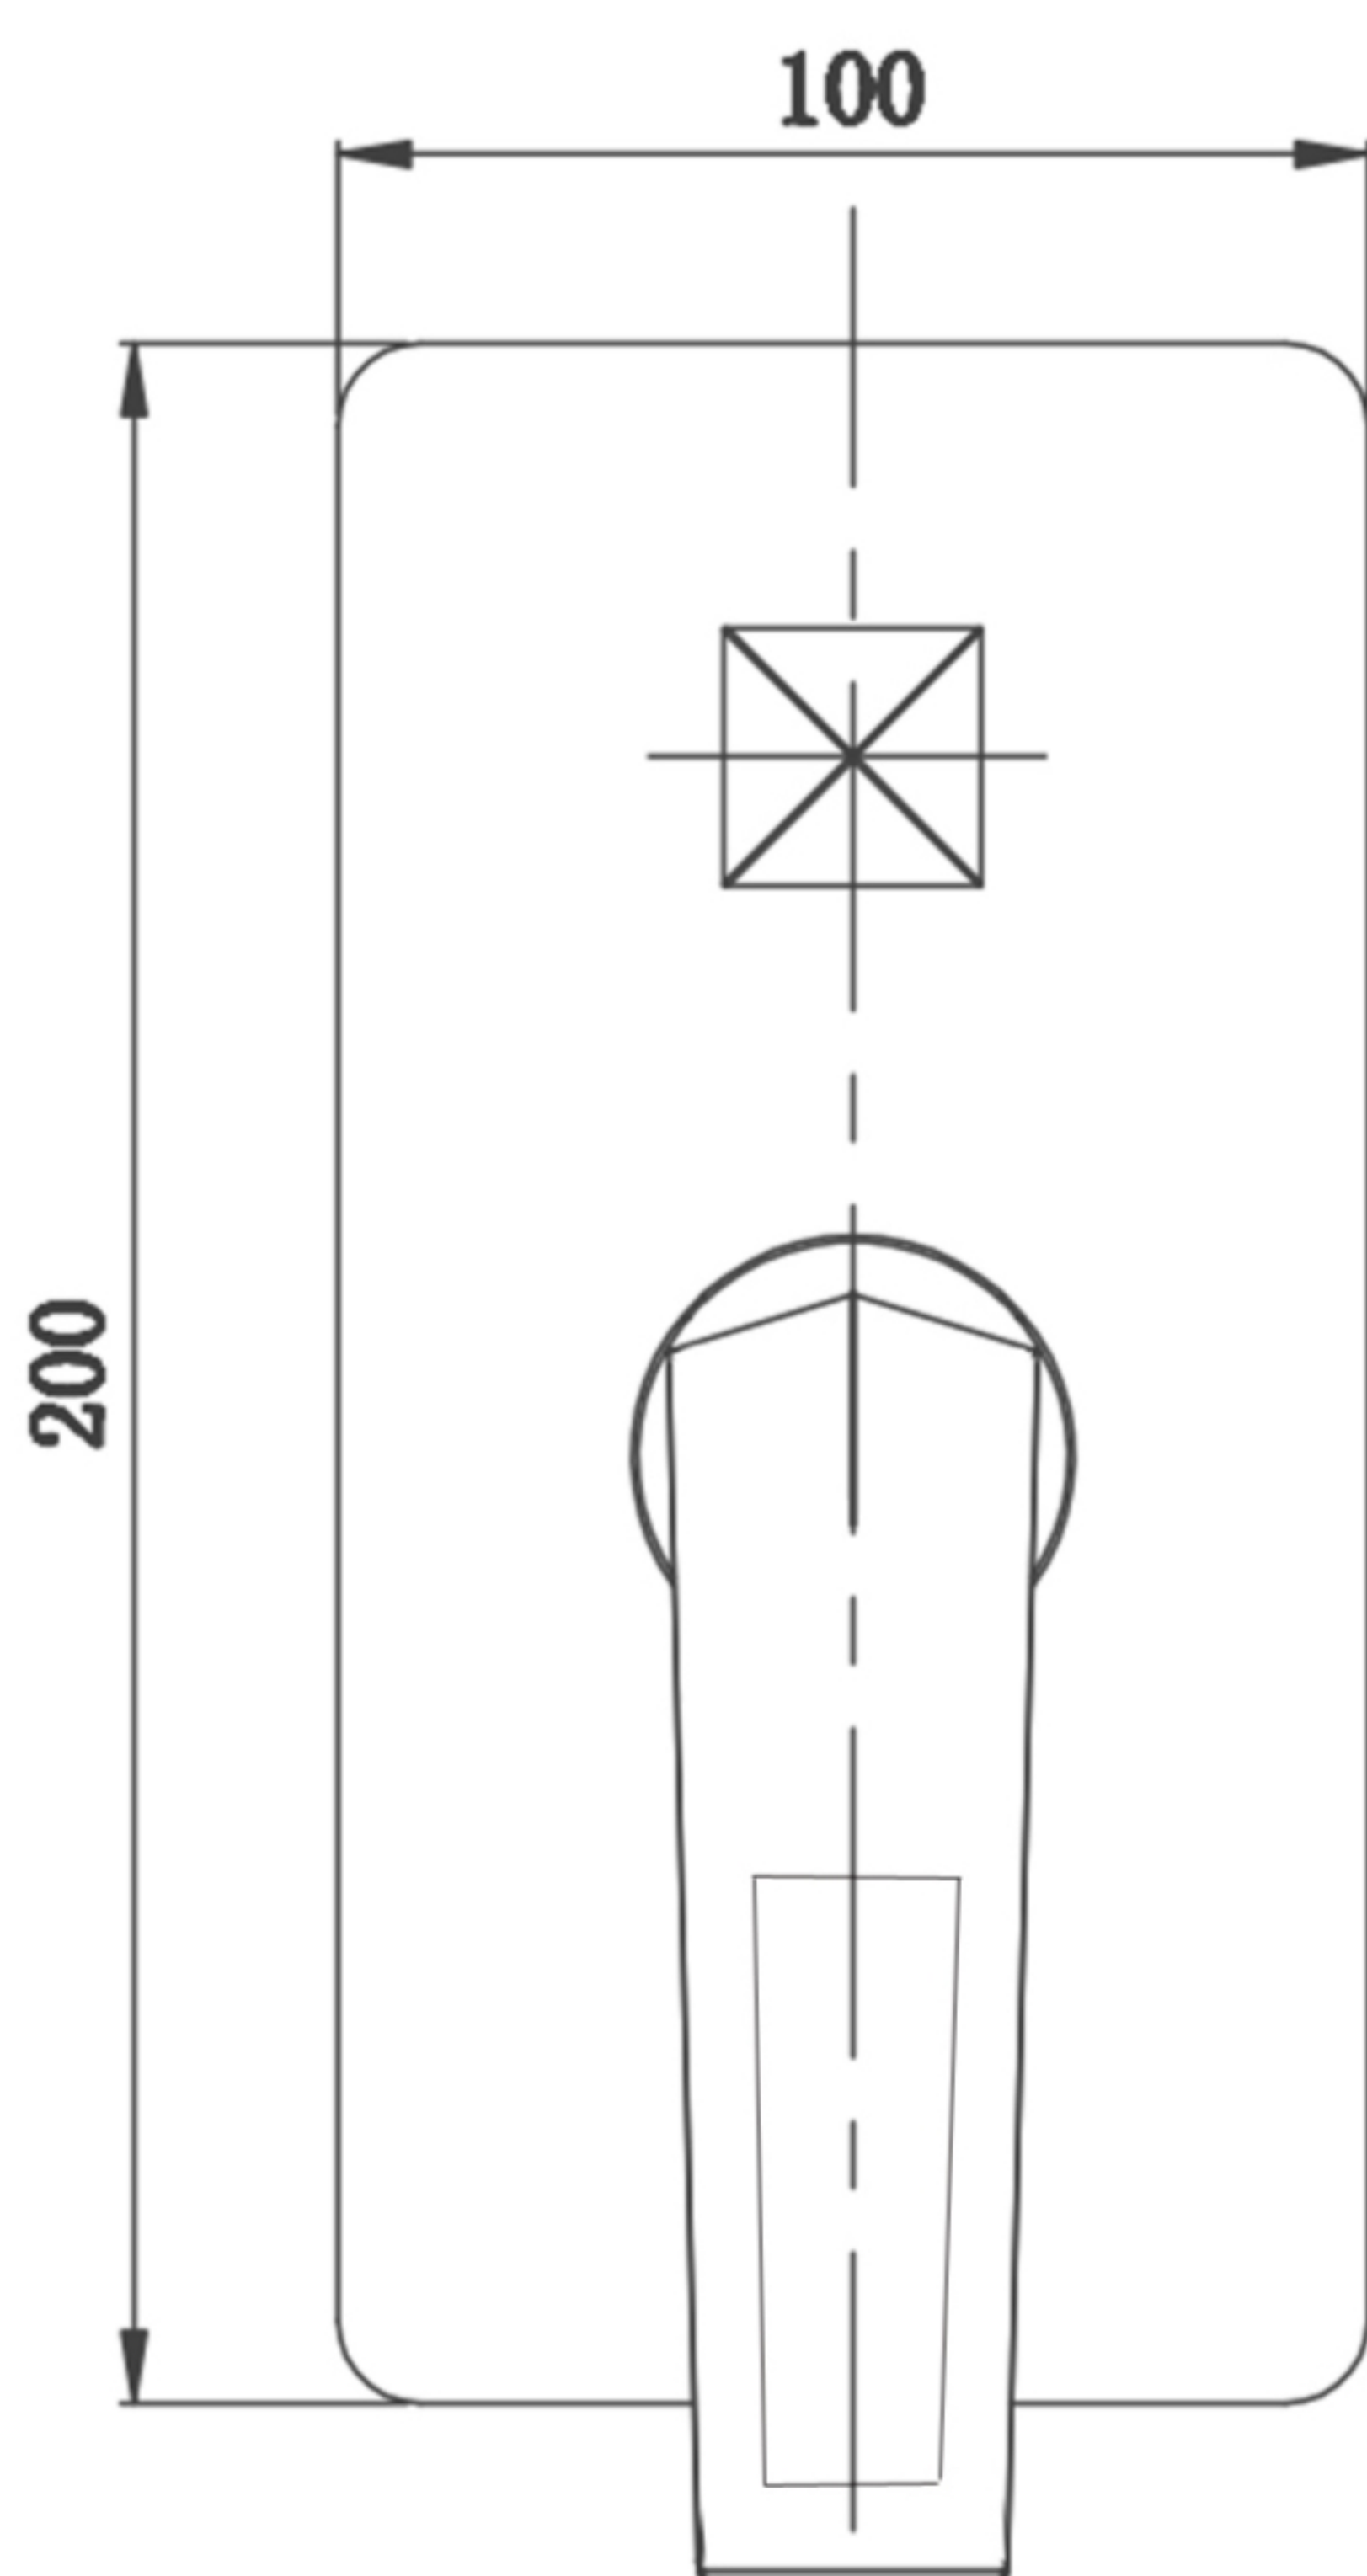

Single Lever Diverter With Three Outlets Brass Concealed Body

Product Code : 2514

Technical Drawing

All dimension are in **mm**