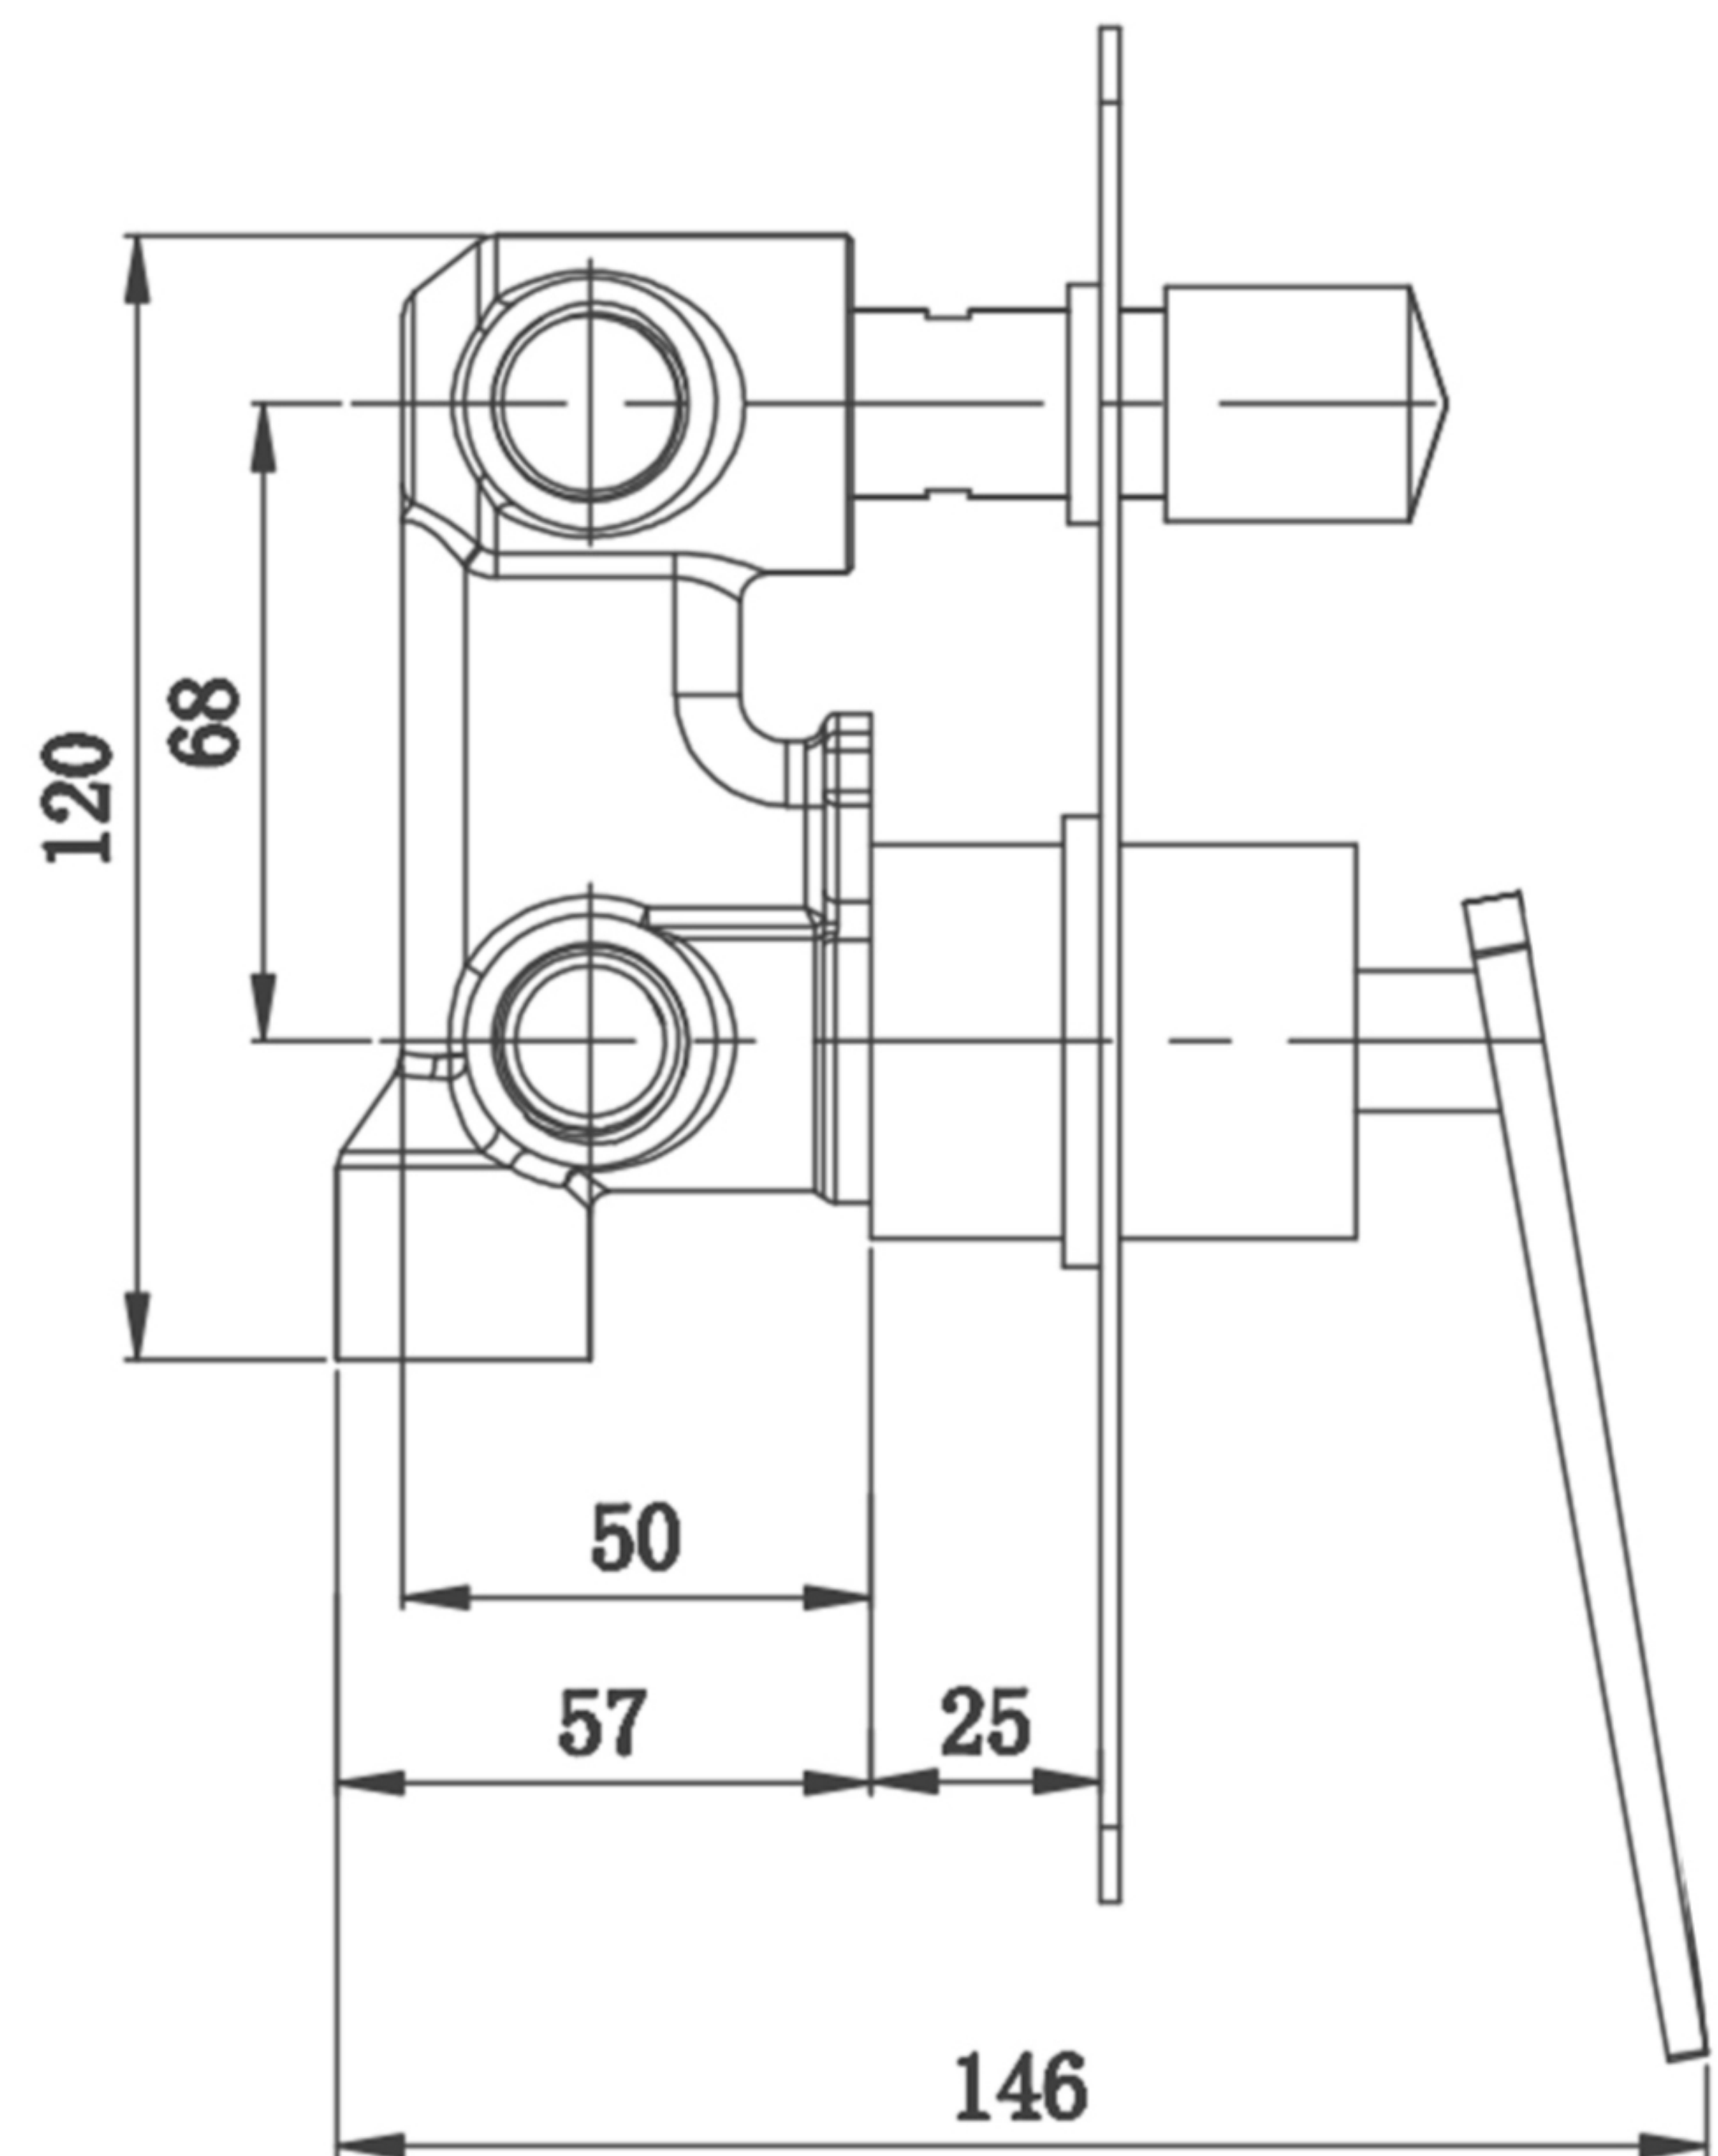

Single Lever Diverter With Three Outlets Brass Concealed Body

Product Code : 2514

Technical Drawing

All dimension are in **mm**