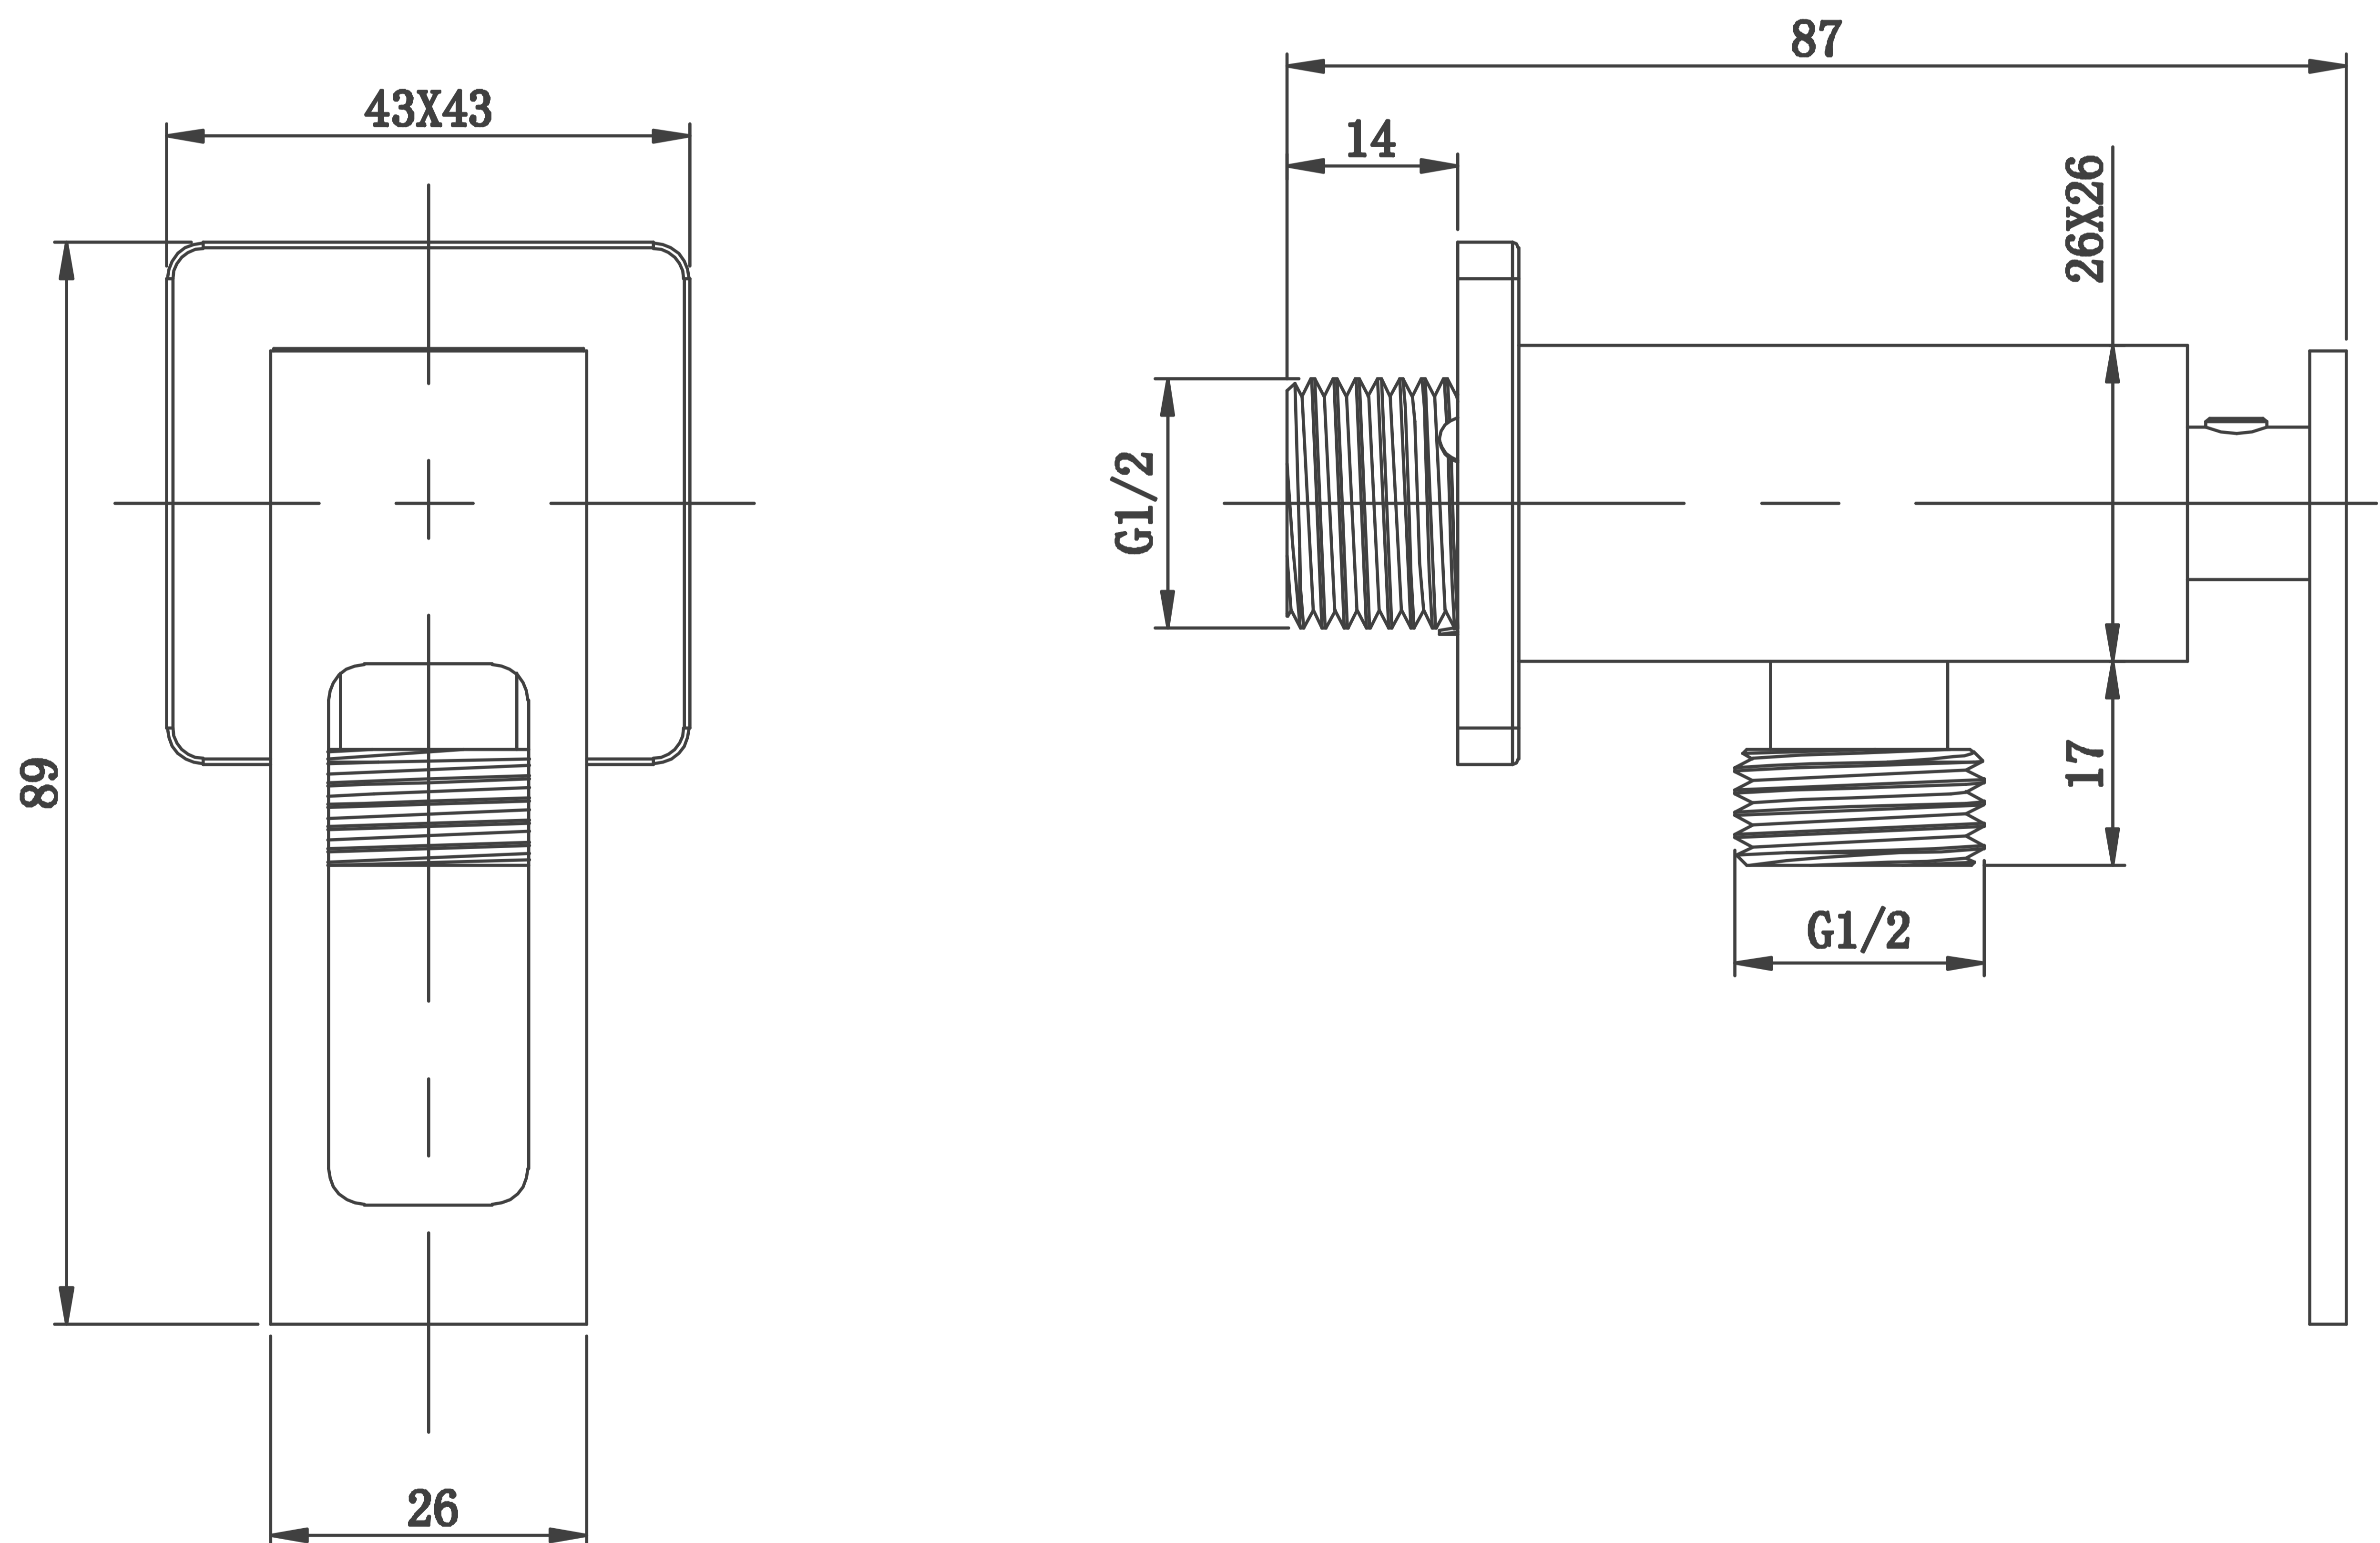

Brass Angle Valve with Brass Flange

Product Code : 2515

Technical Drawing

All dimension are in **mm**