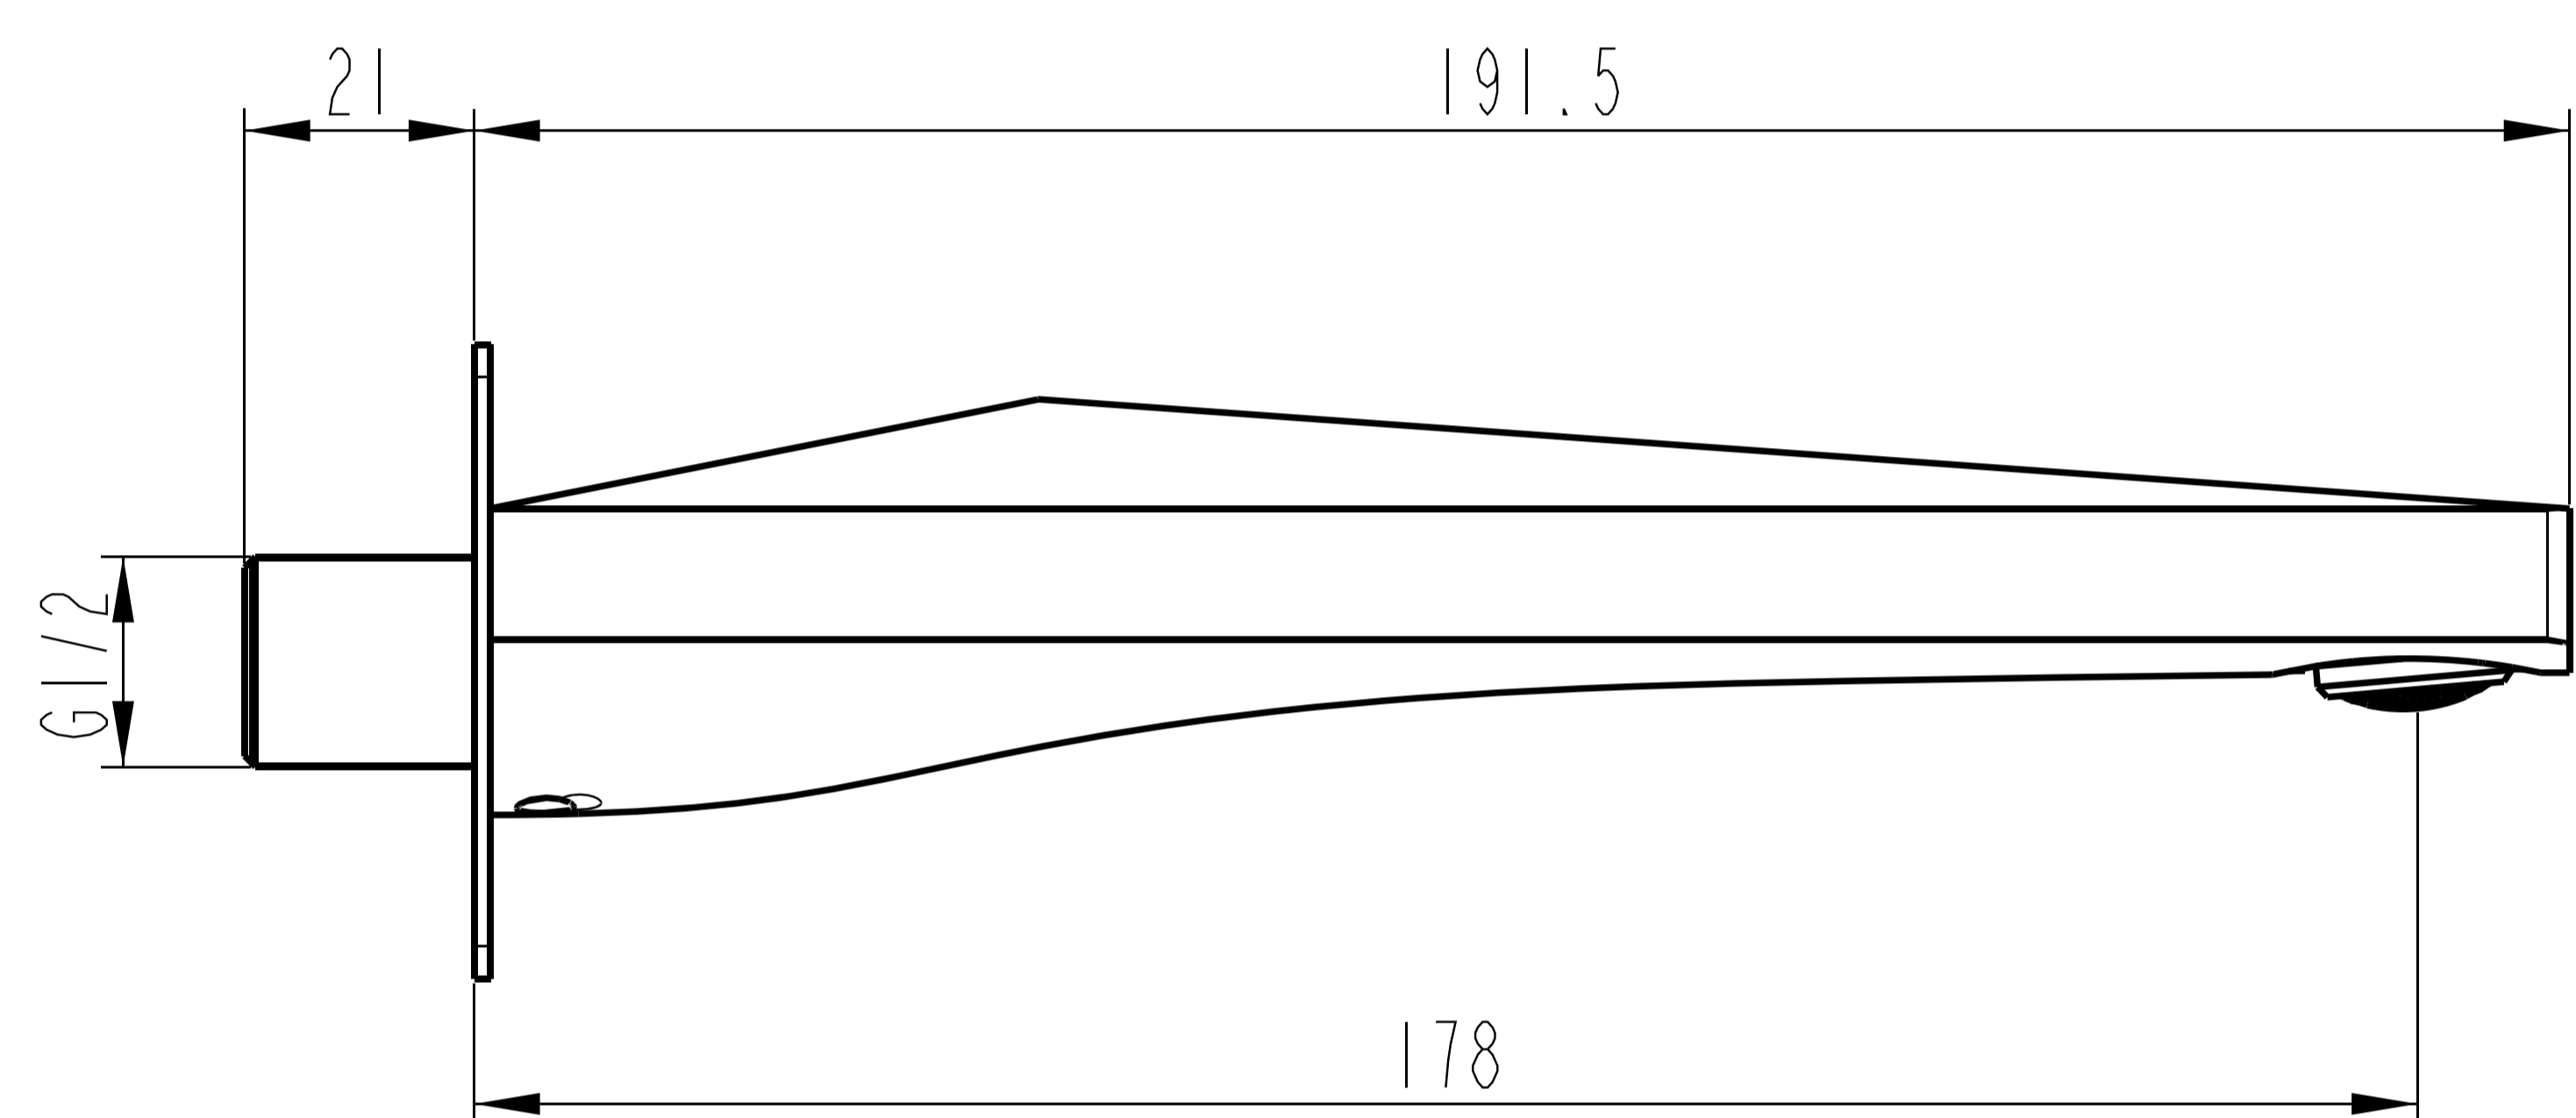

# Brass Plain Spout

Product Code : **2516**

## Technical Drawing

All dimension are in **mm**