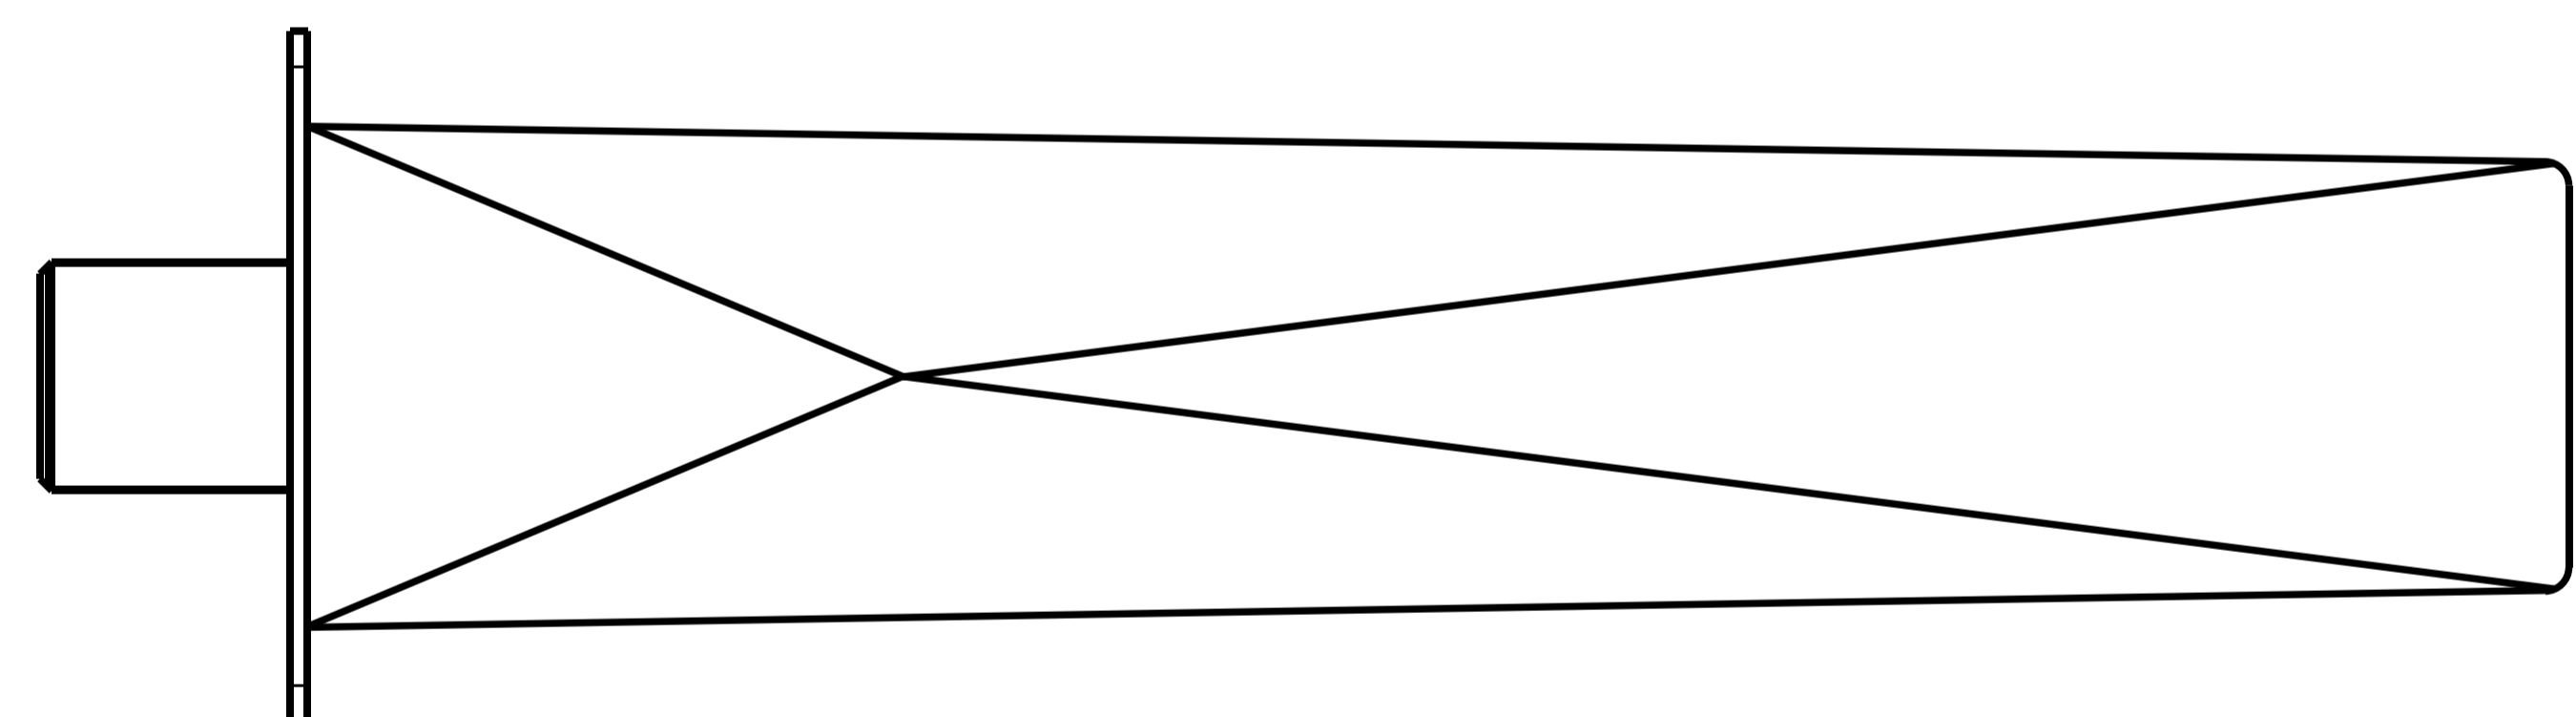

# Brass Plain Spout

Product Code : **2516**

## Technical Drawing

All dimension are in **mm**