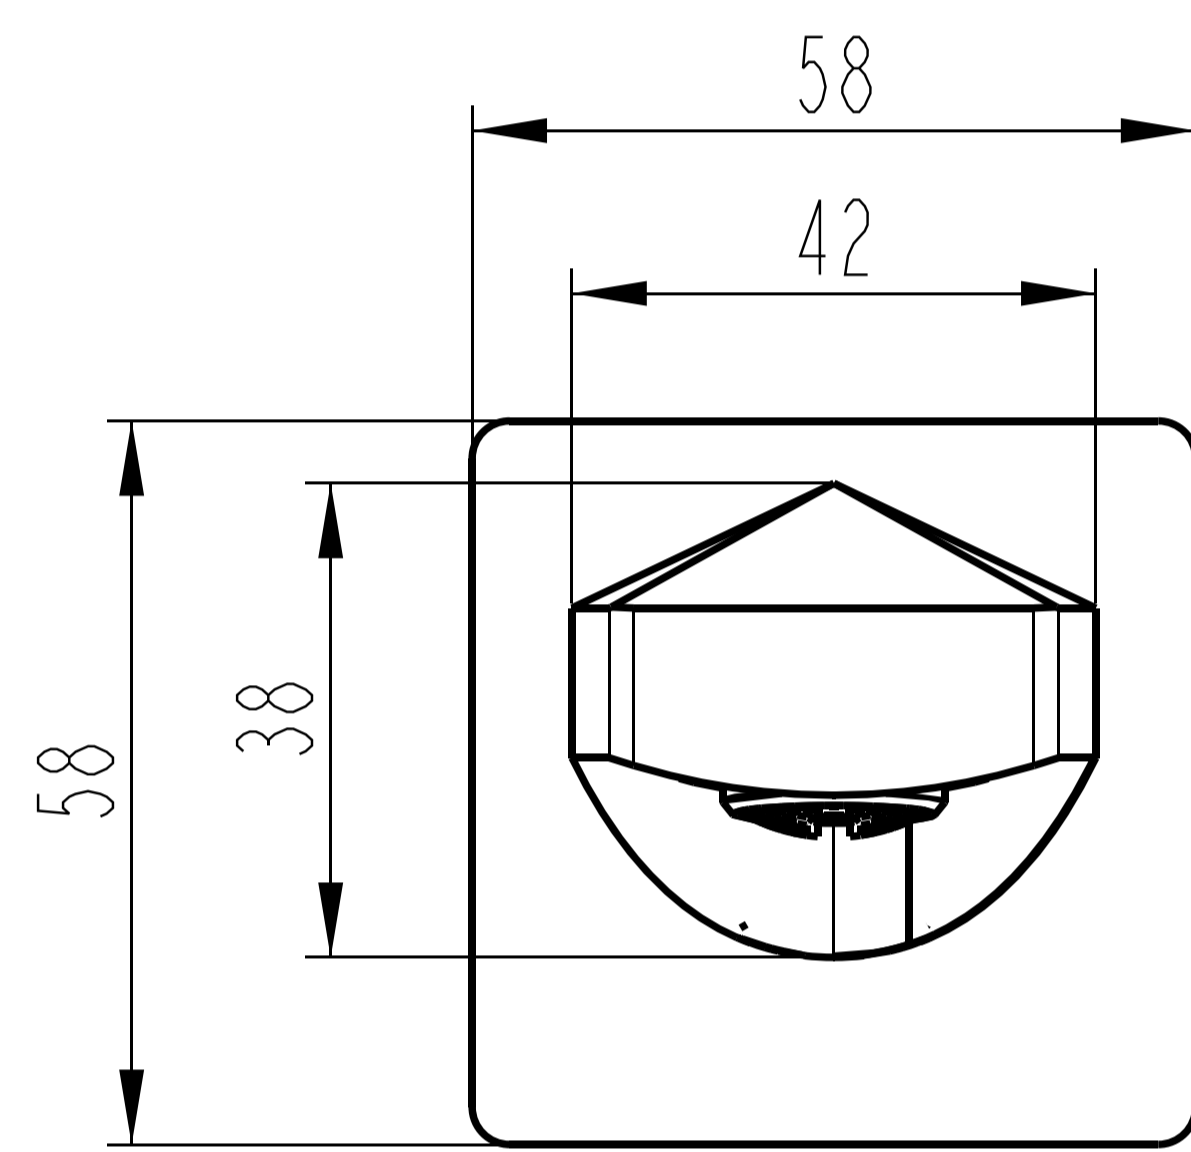

# Brass Plain Spout

Product Code : **2516**

## Technical Drawing

All dimension are in **mm**