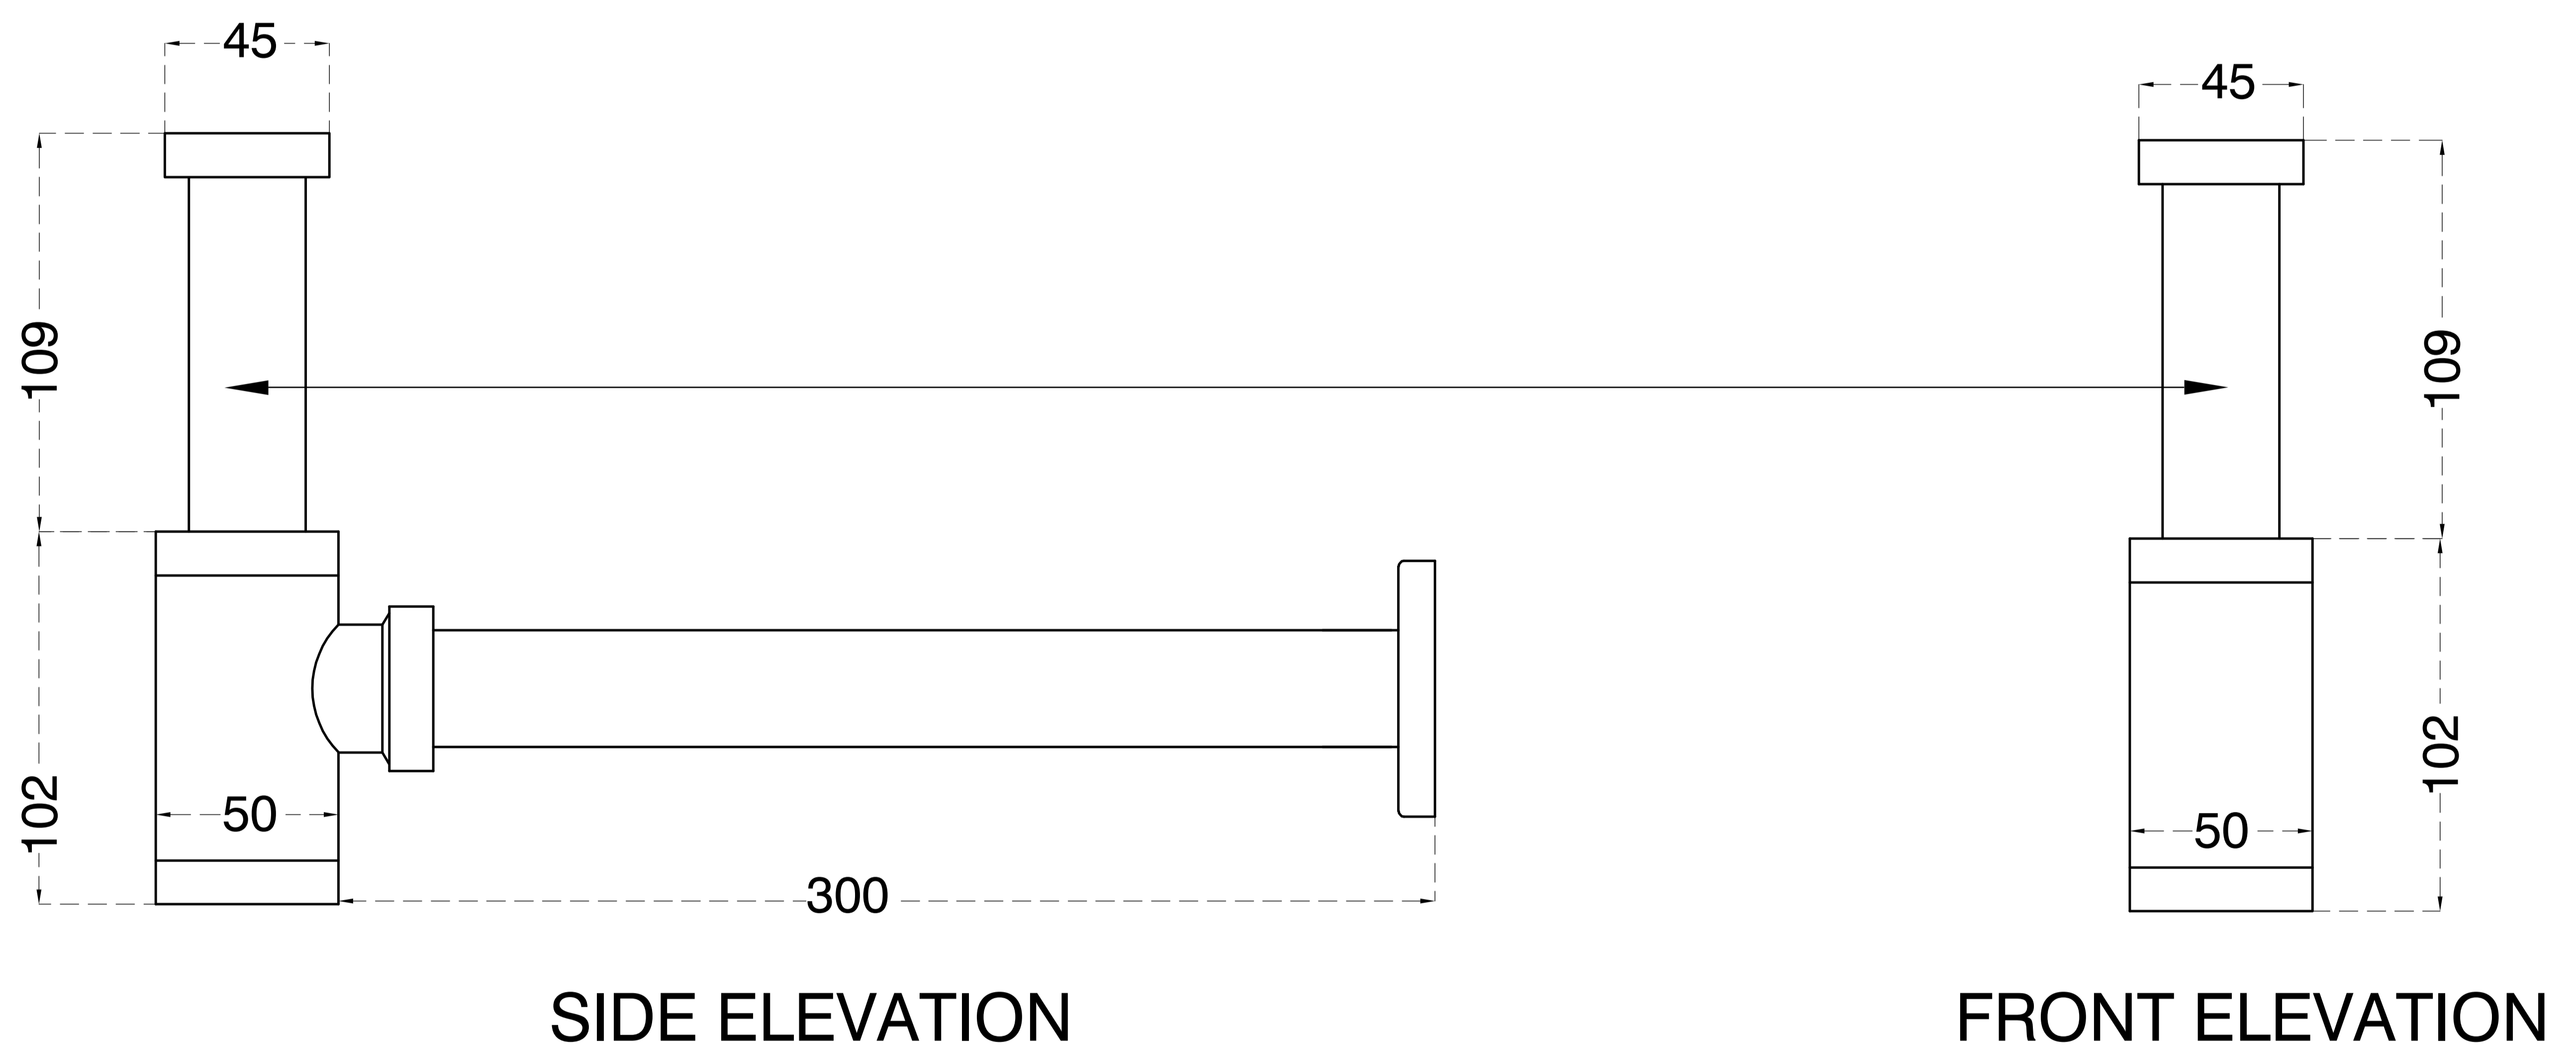

# Bottle Trap

Product Code : **1003**

## Technical Drawing

All dimension are in **mm**