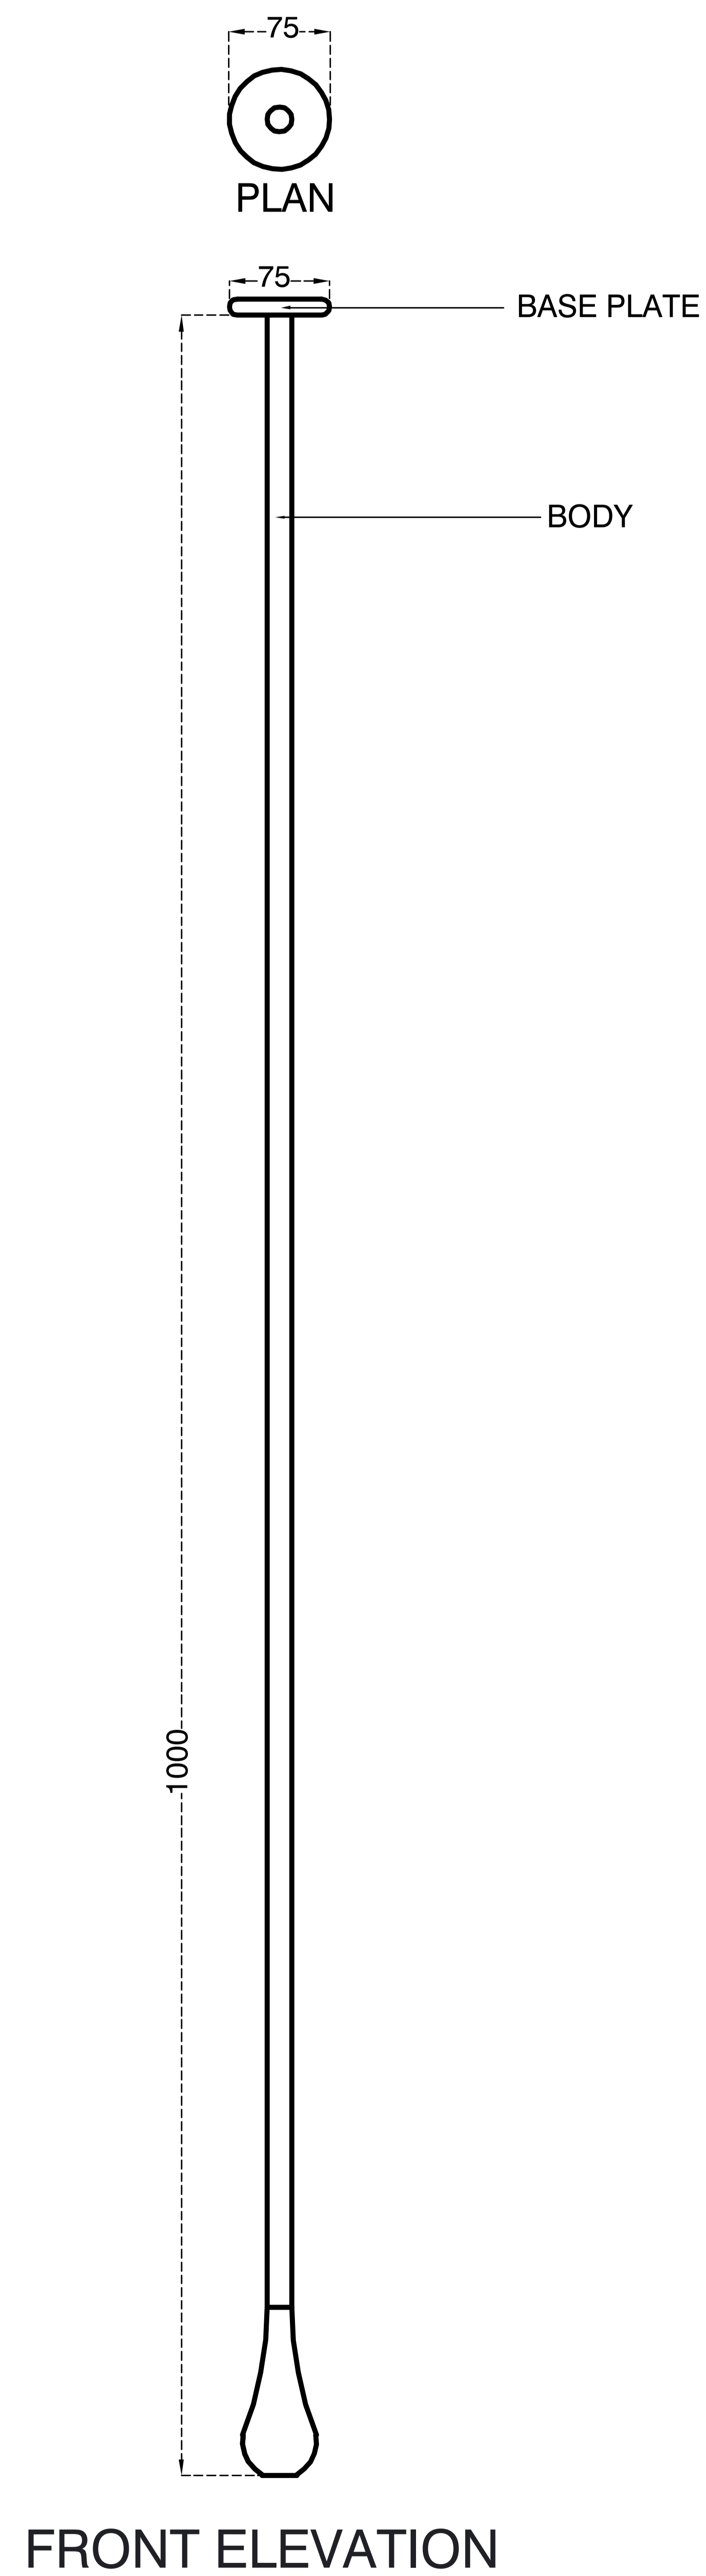

Ceiling Mounted Washbasin Spout

Product Code : 1424

Technical Drawing

All dimension are in **mm**