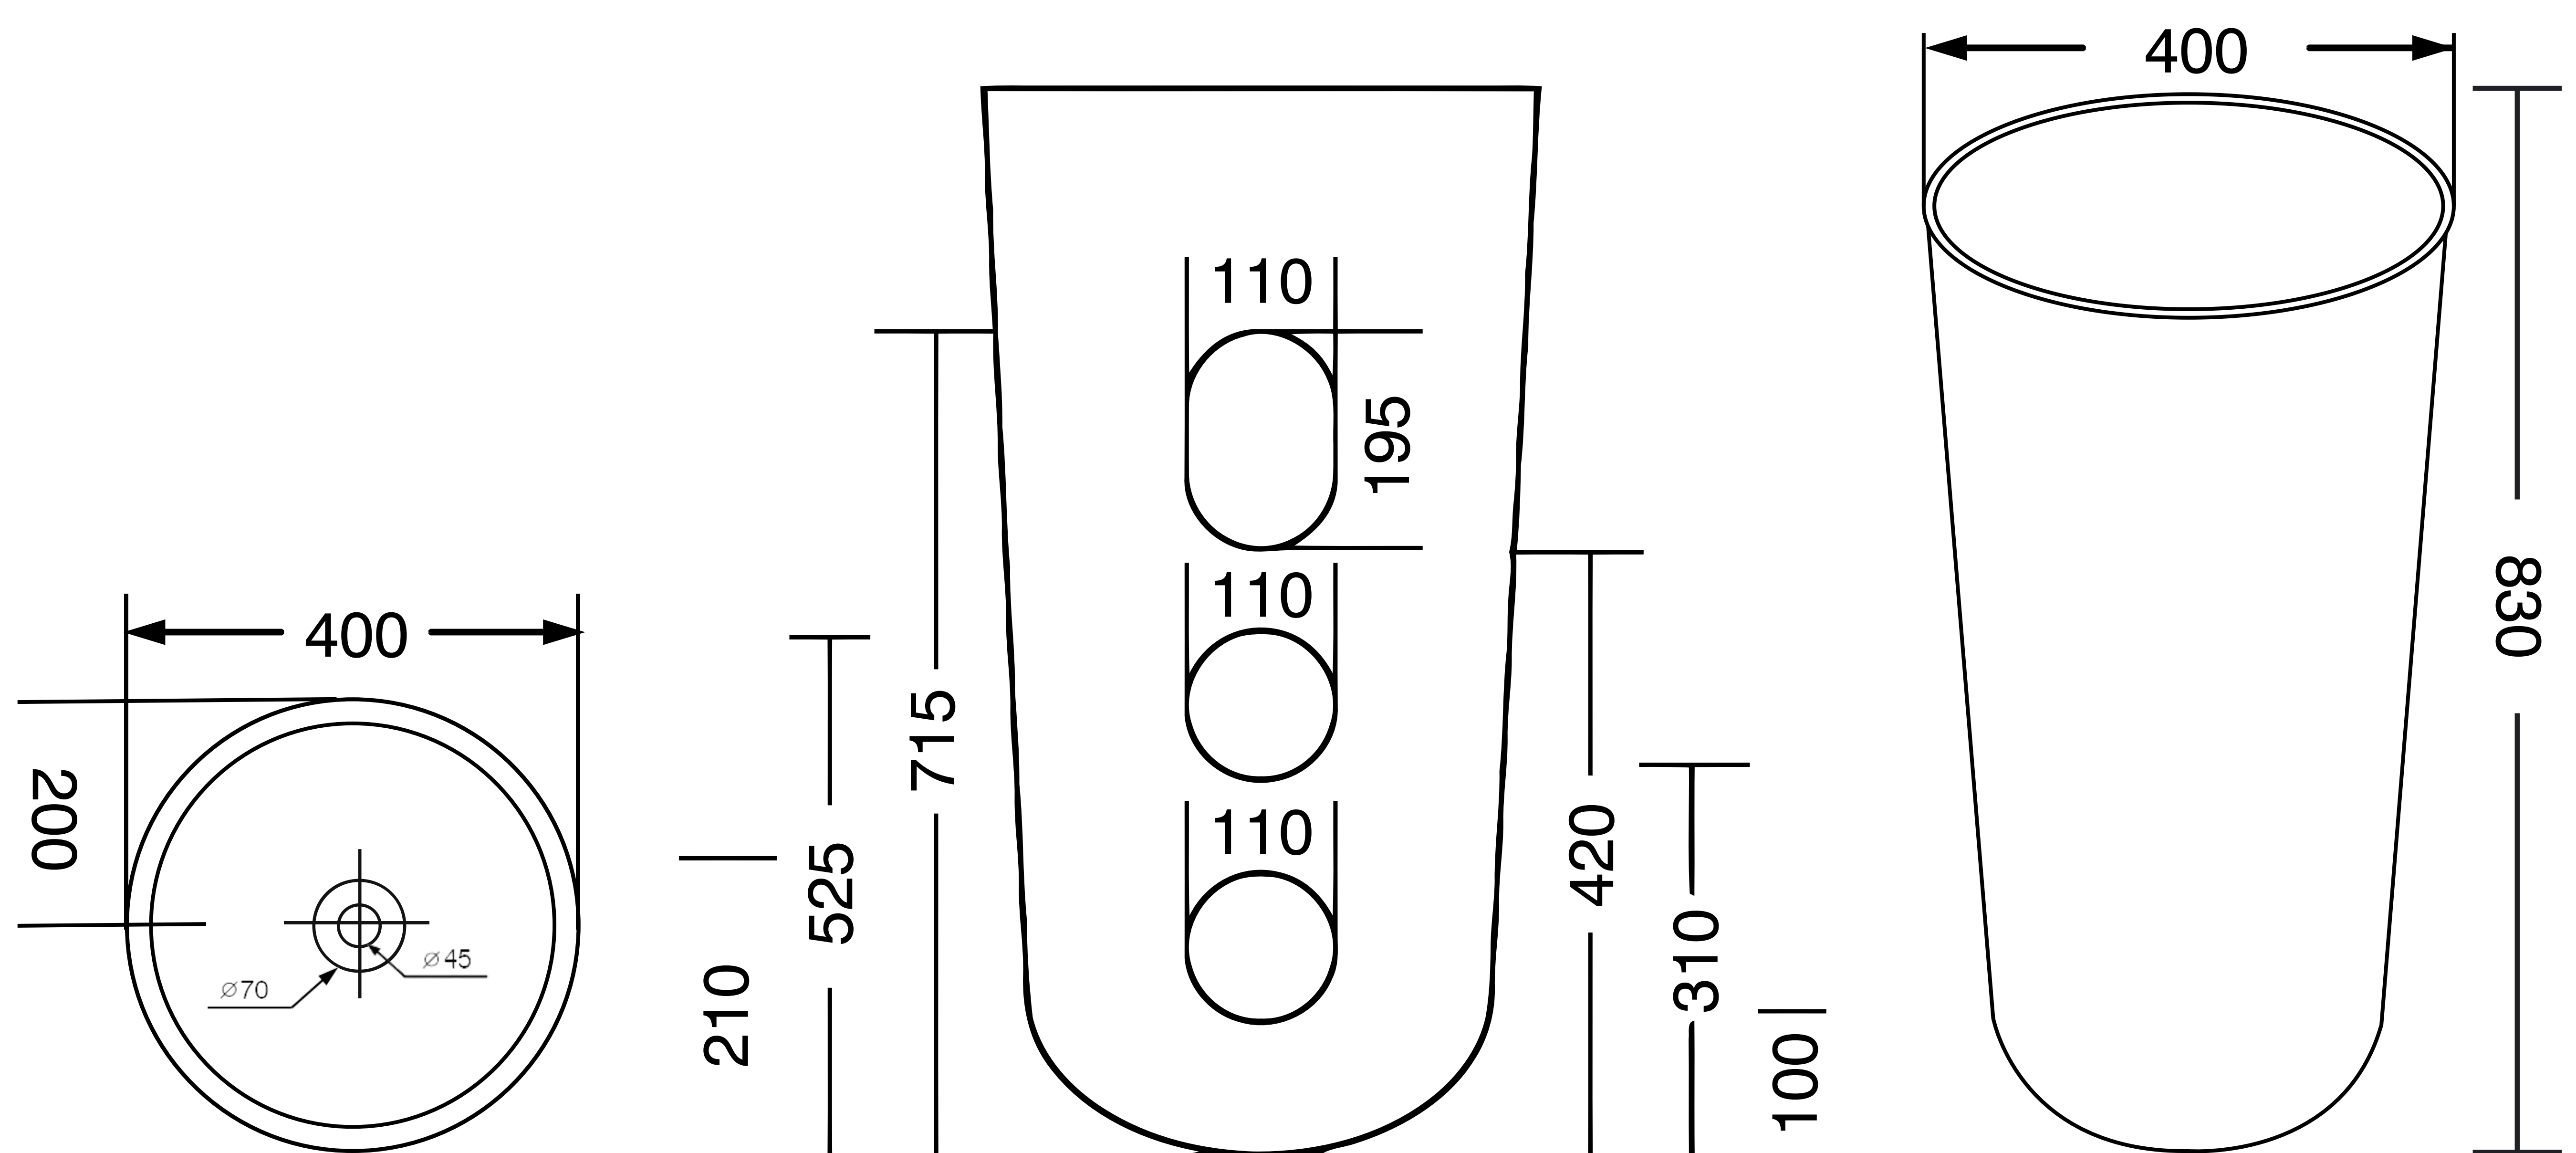

Floor Mounted Wash Basin

Product Code : 1797

Technical Drawing

All dimension are in **mm**