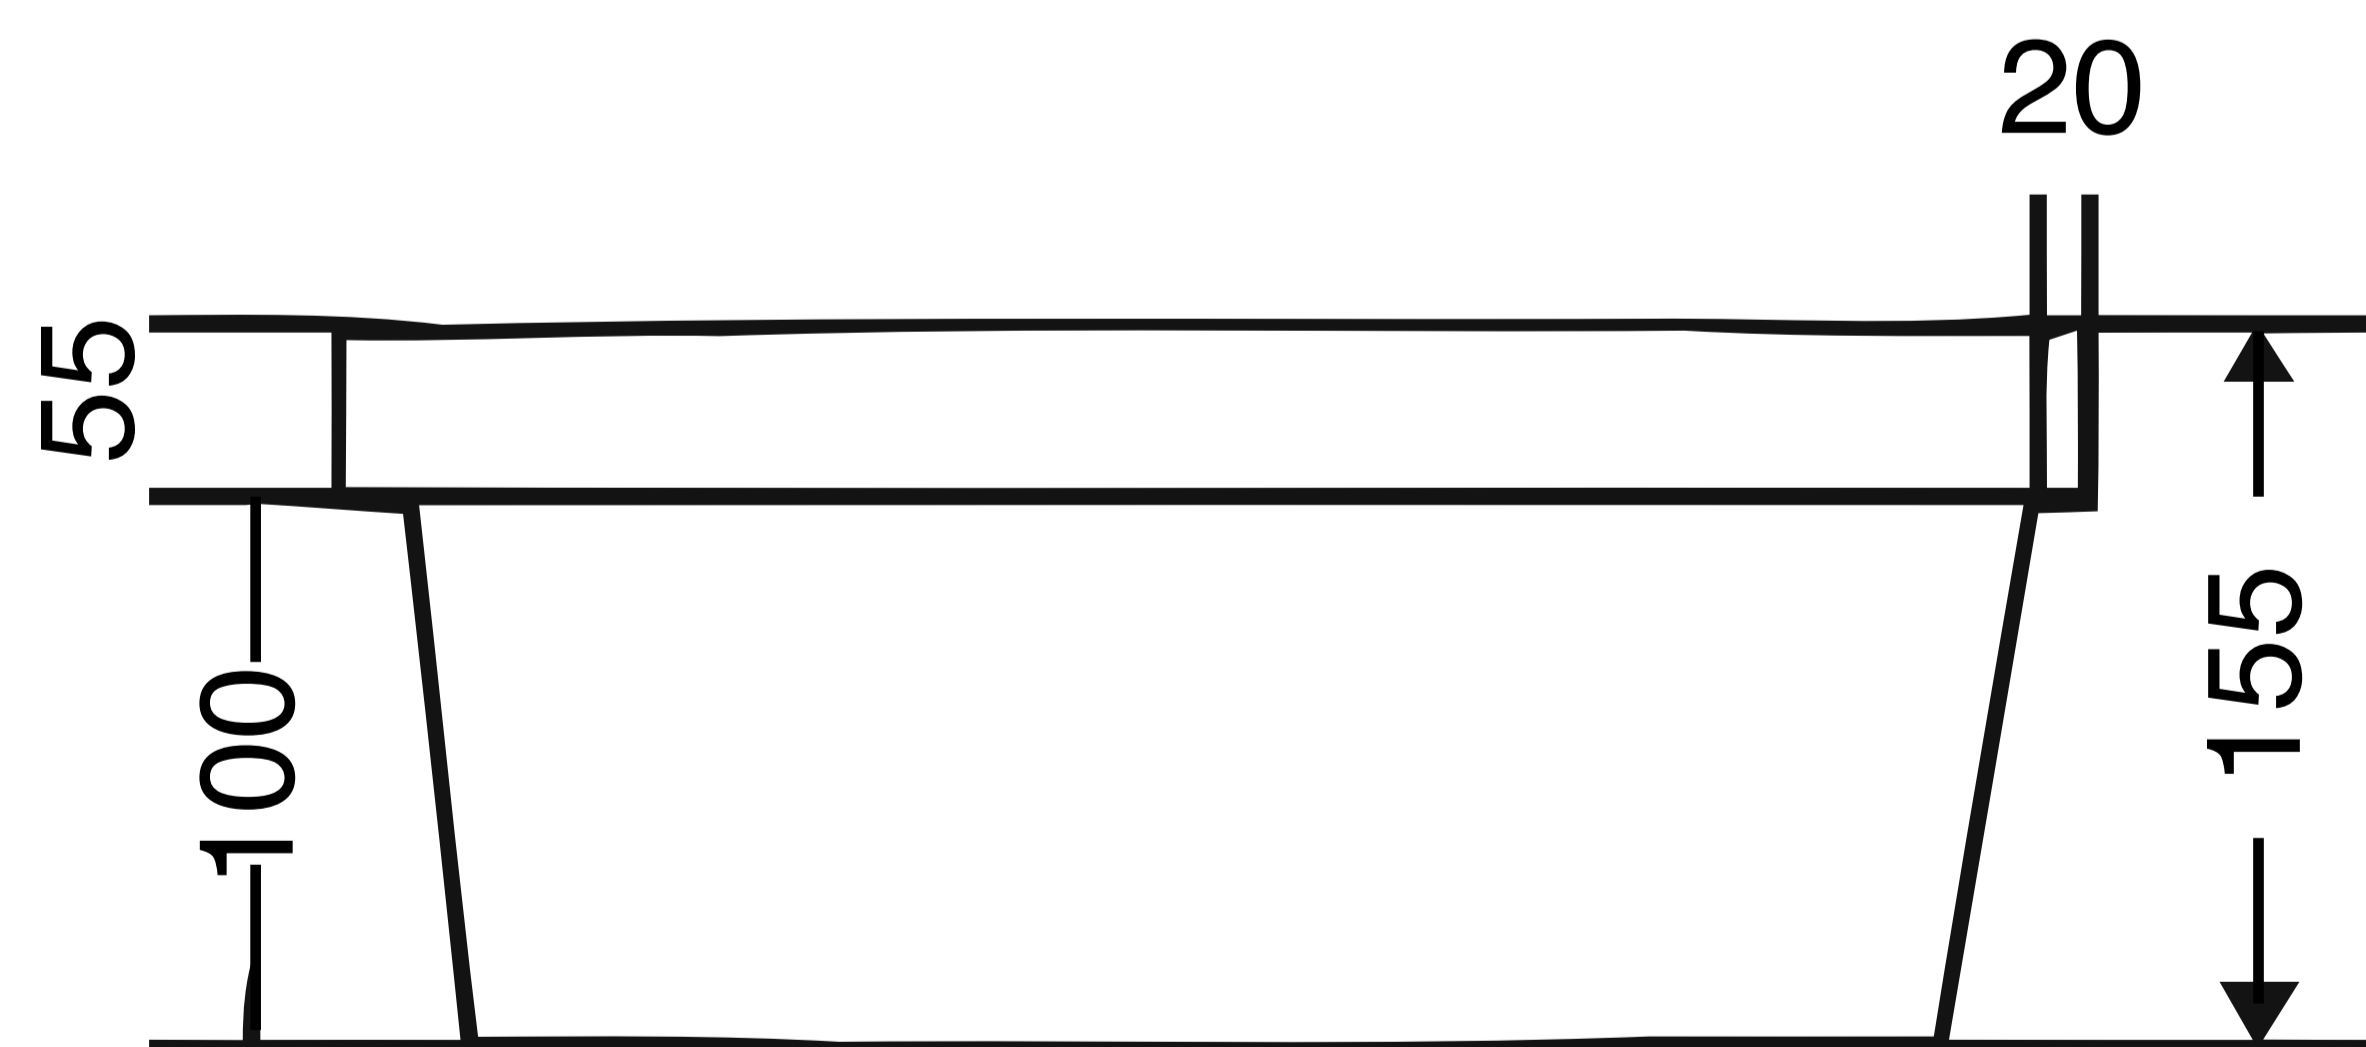

Semi Counter Or Table Mounted Wash Basin

Product Code : 1914

Technical Drawing

All dimension are in **mm**