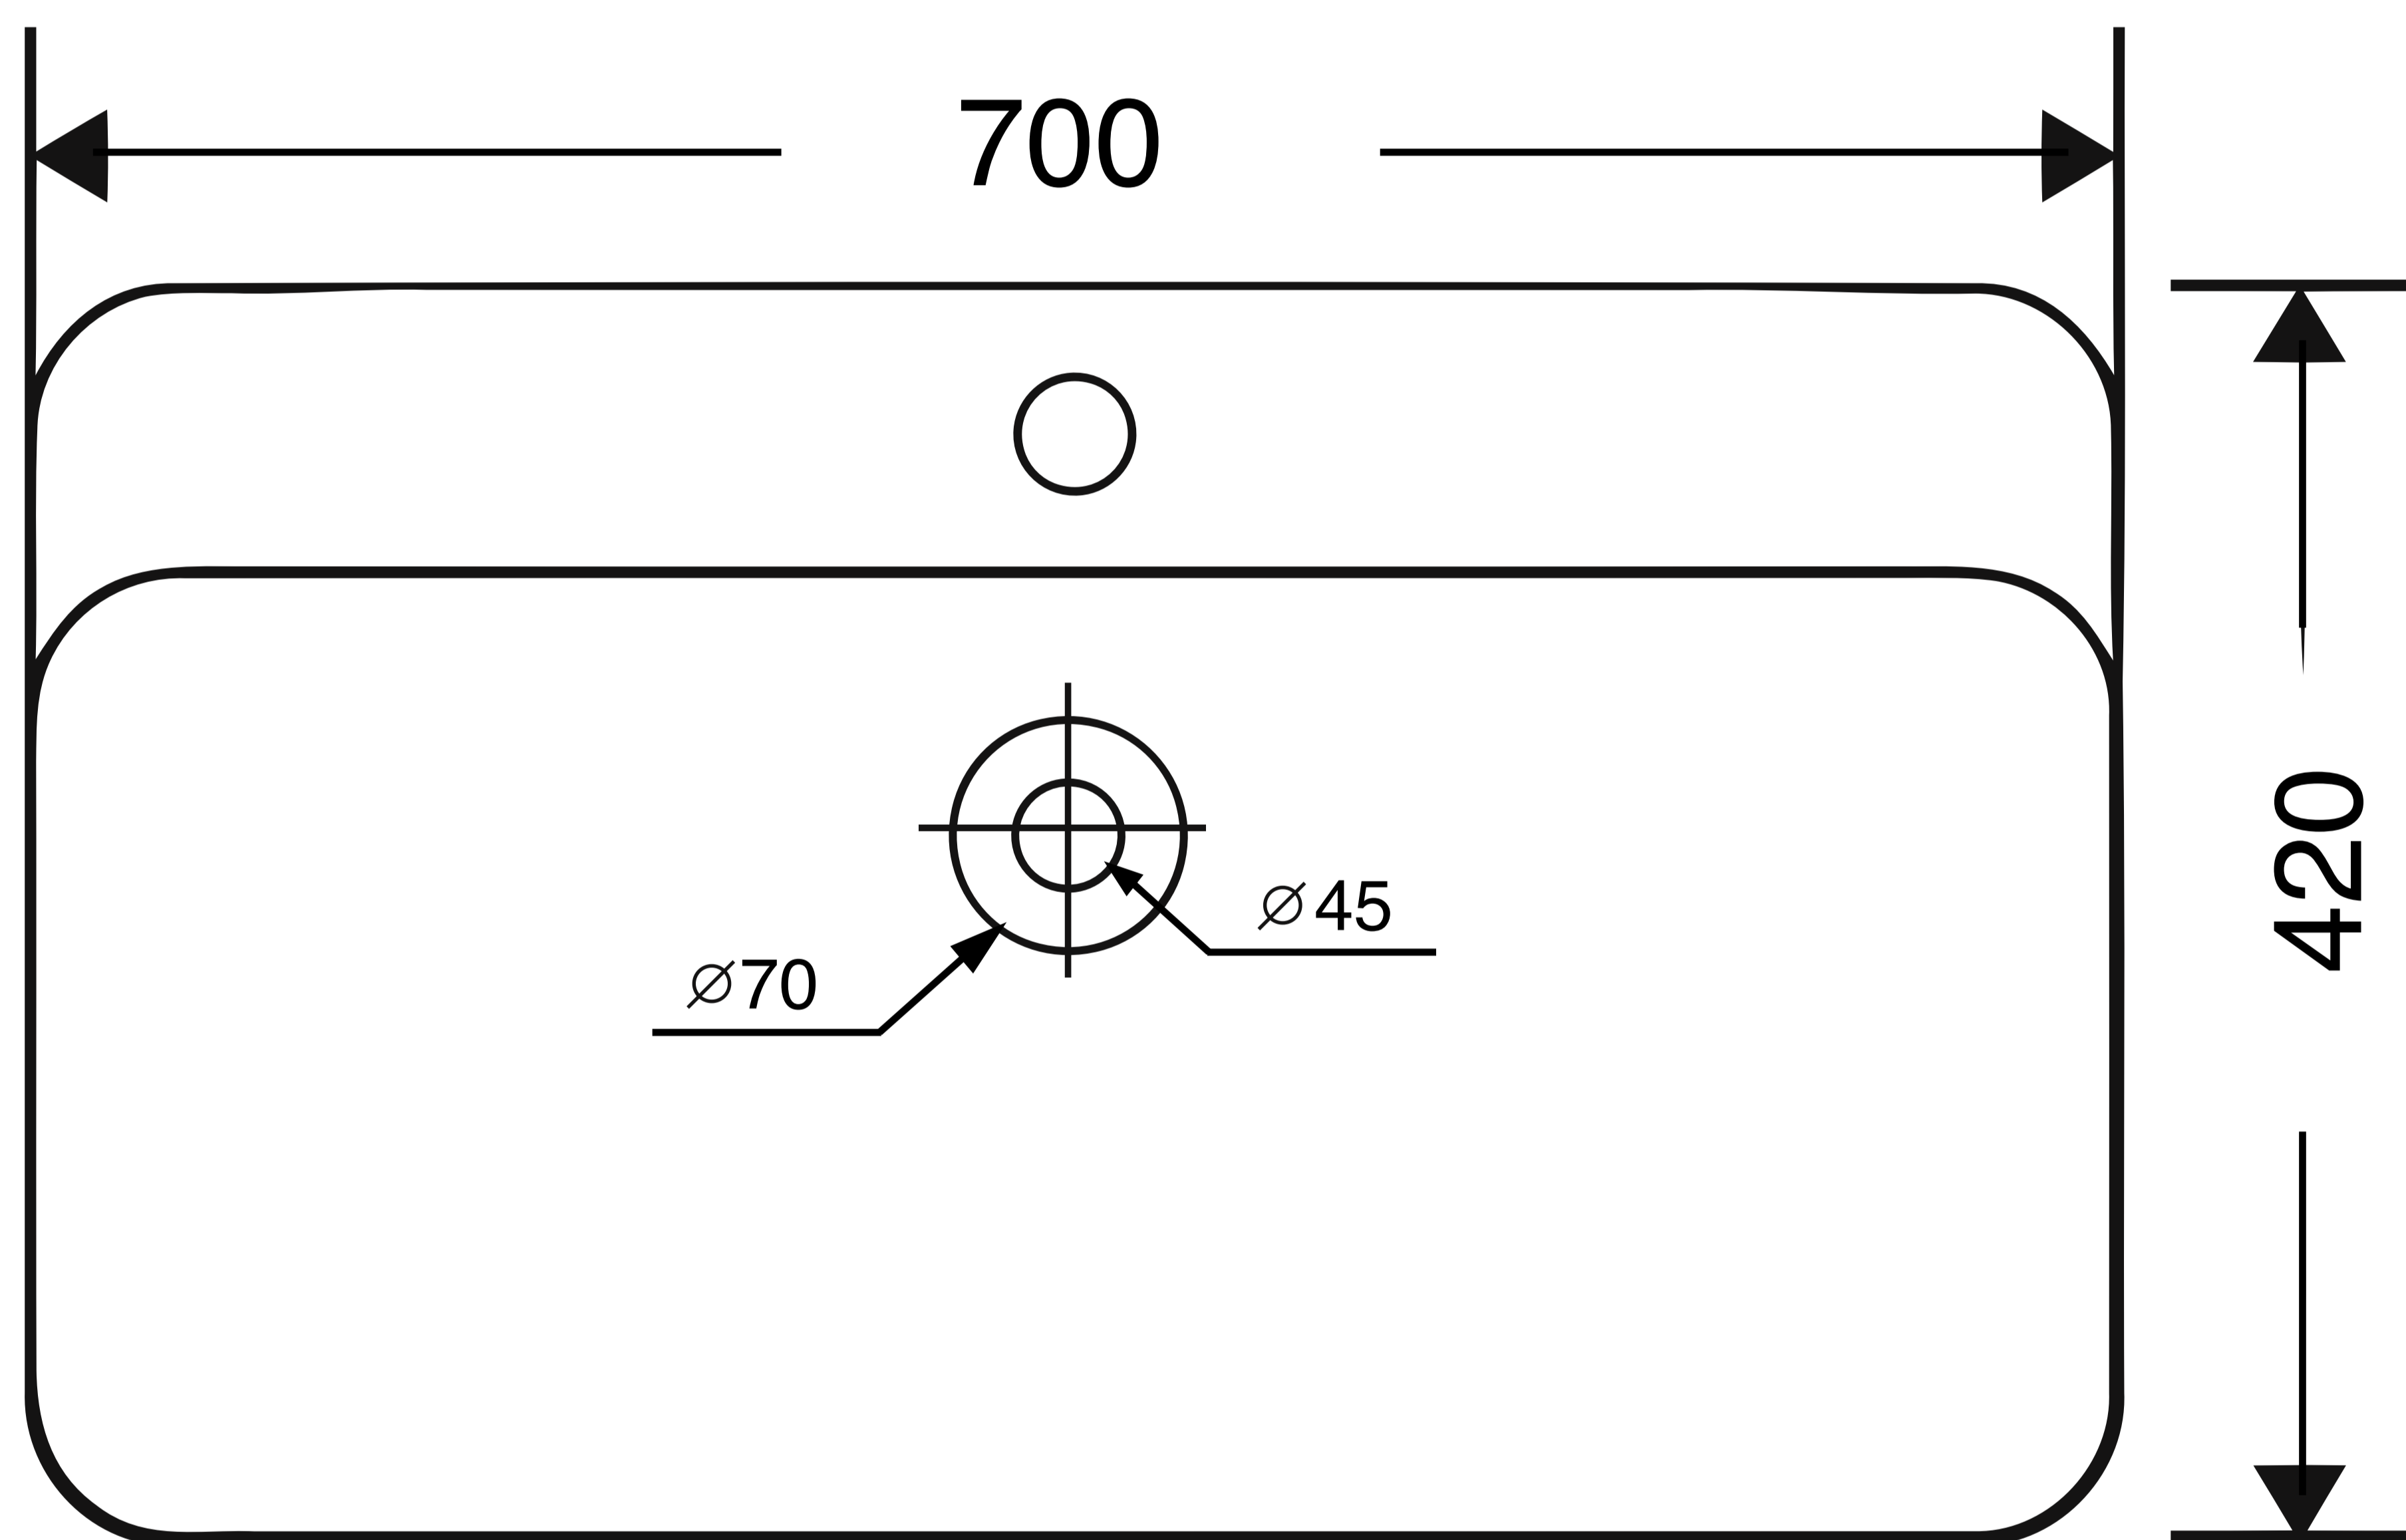

Semi Counter Or Table Mounted Wash Basin

Product Code : 1914

Technical Drawing

All dimension are in **mm**