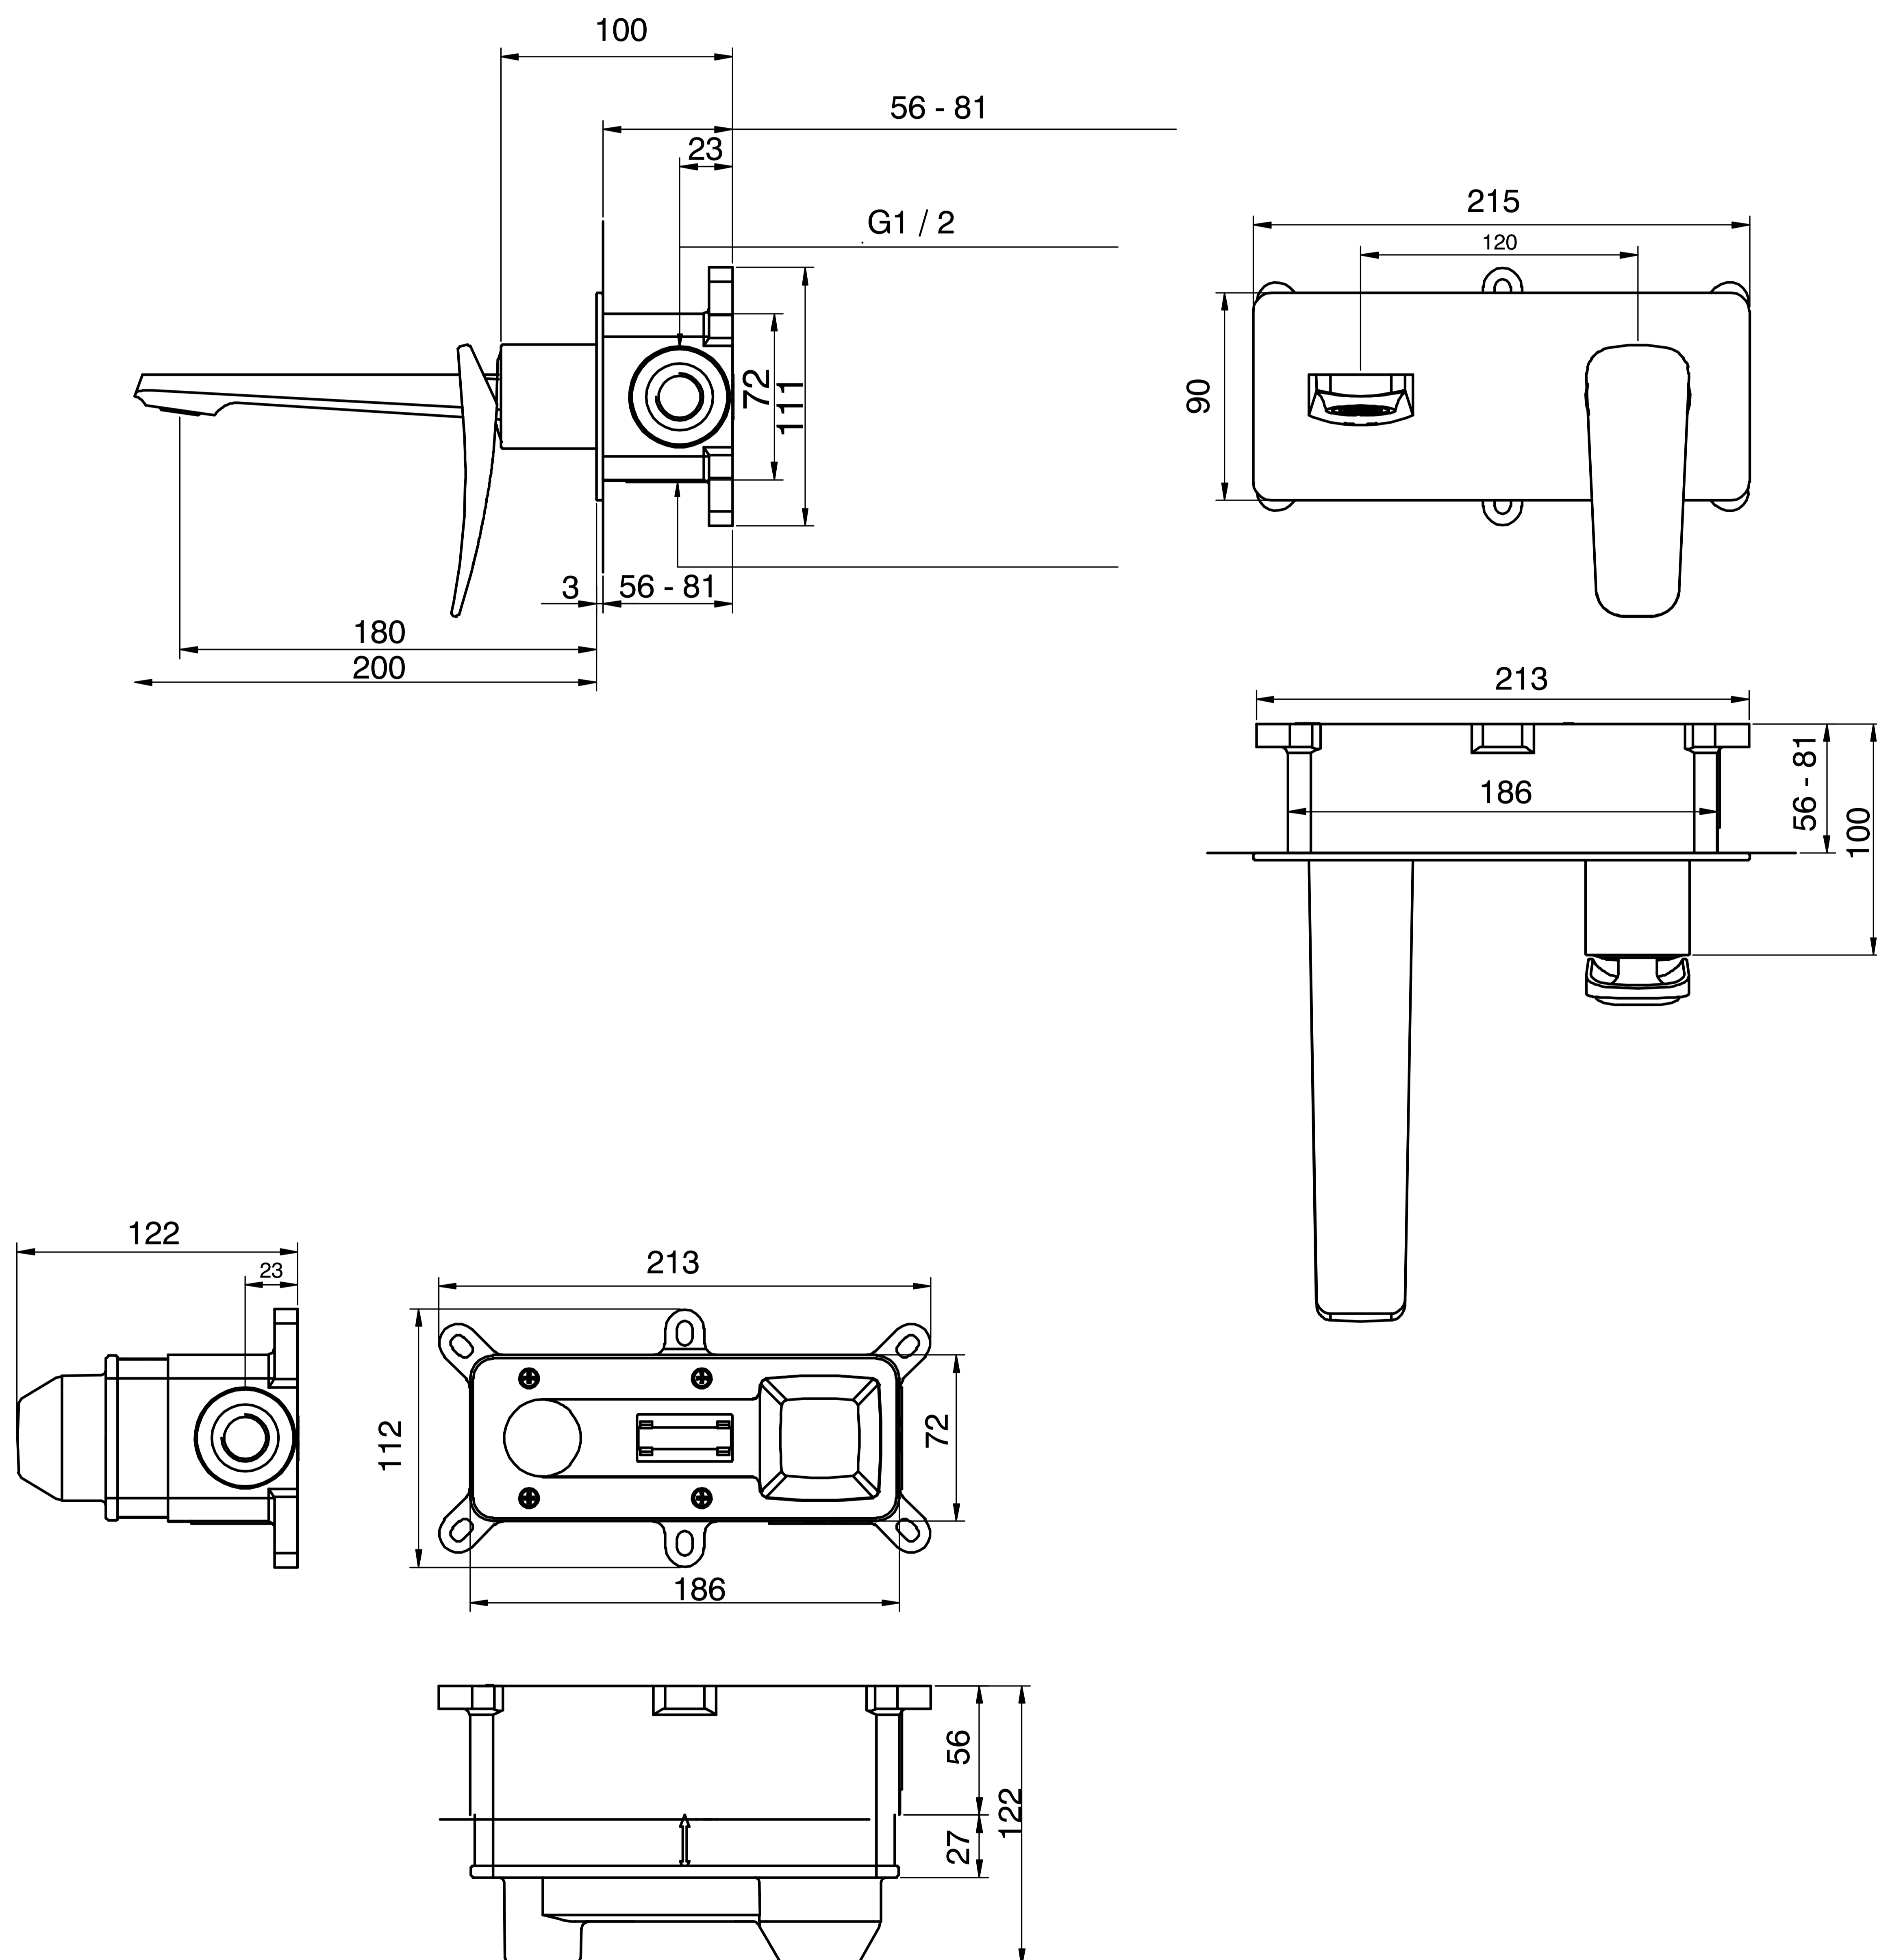

## Brass Wall Basin Mixer

Product Code : **2563**

### Technical Drawing

All dimension are in **mm**