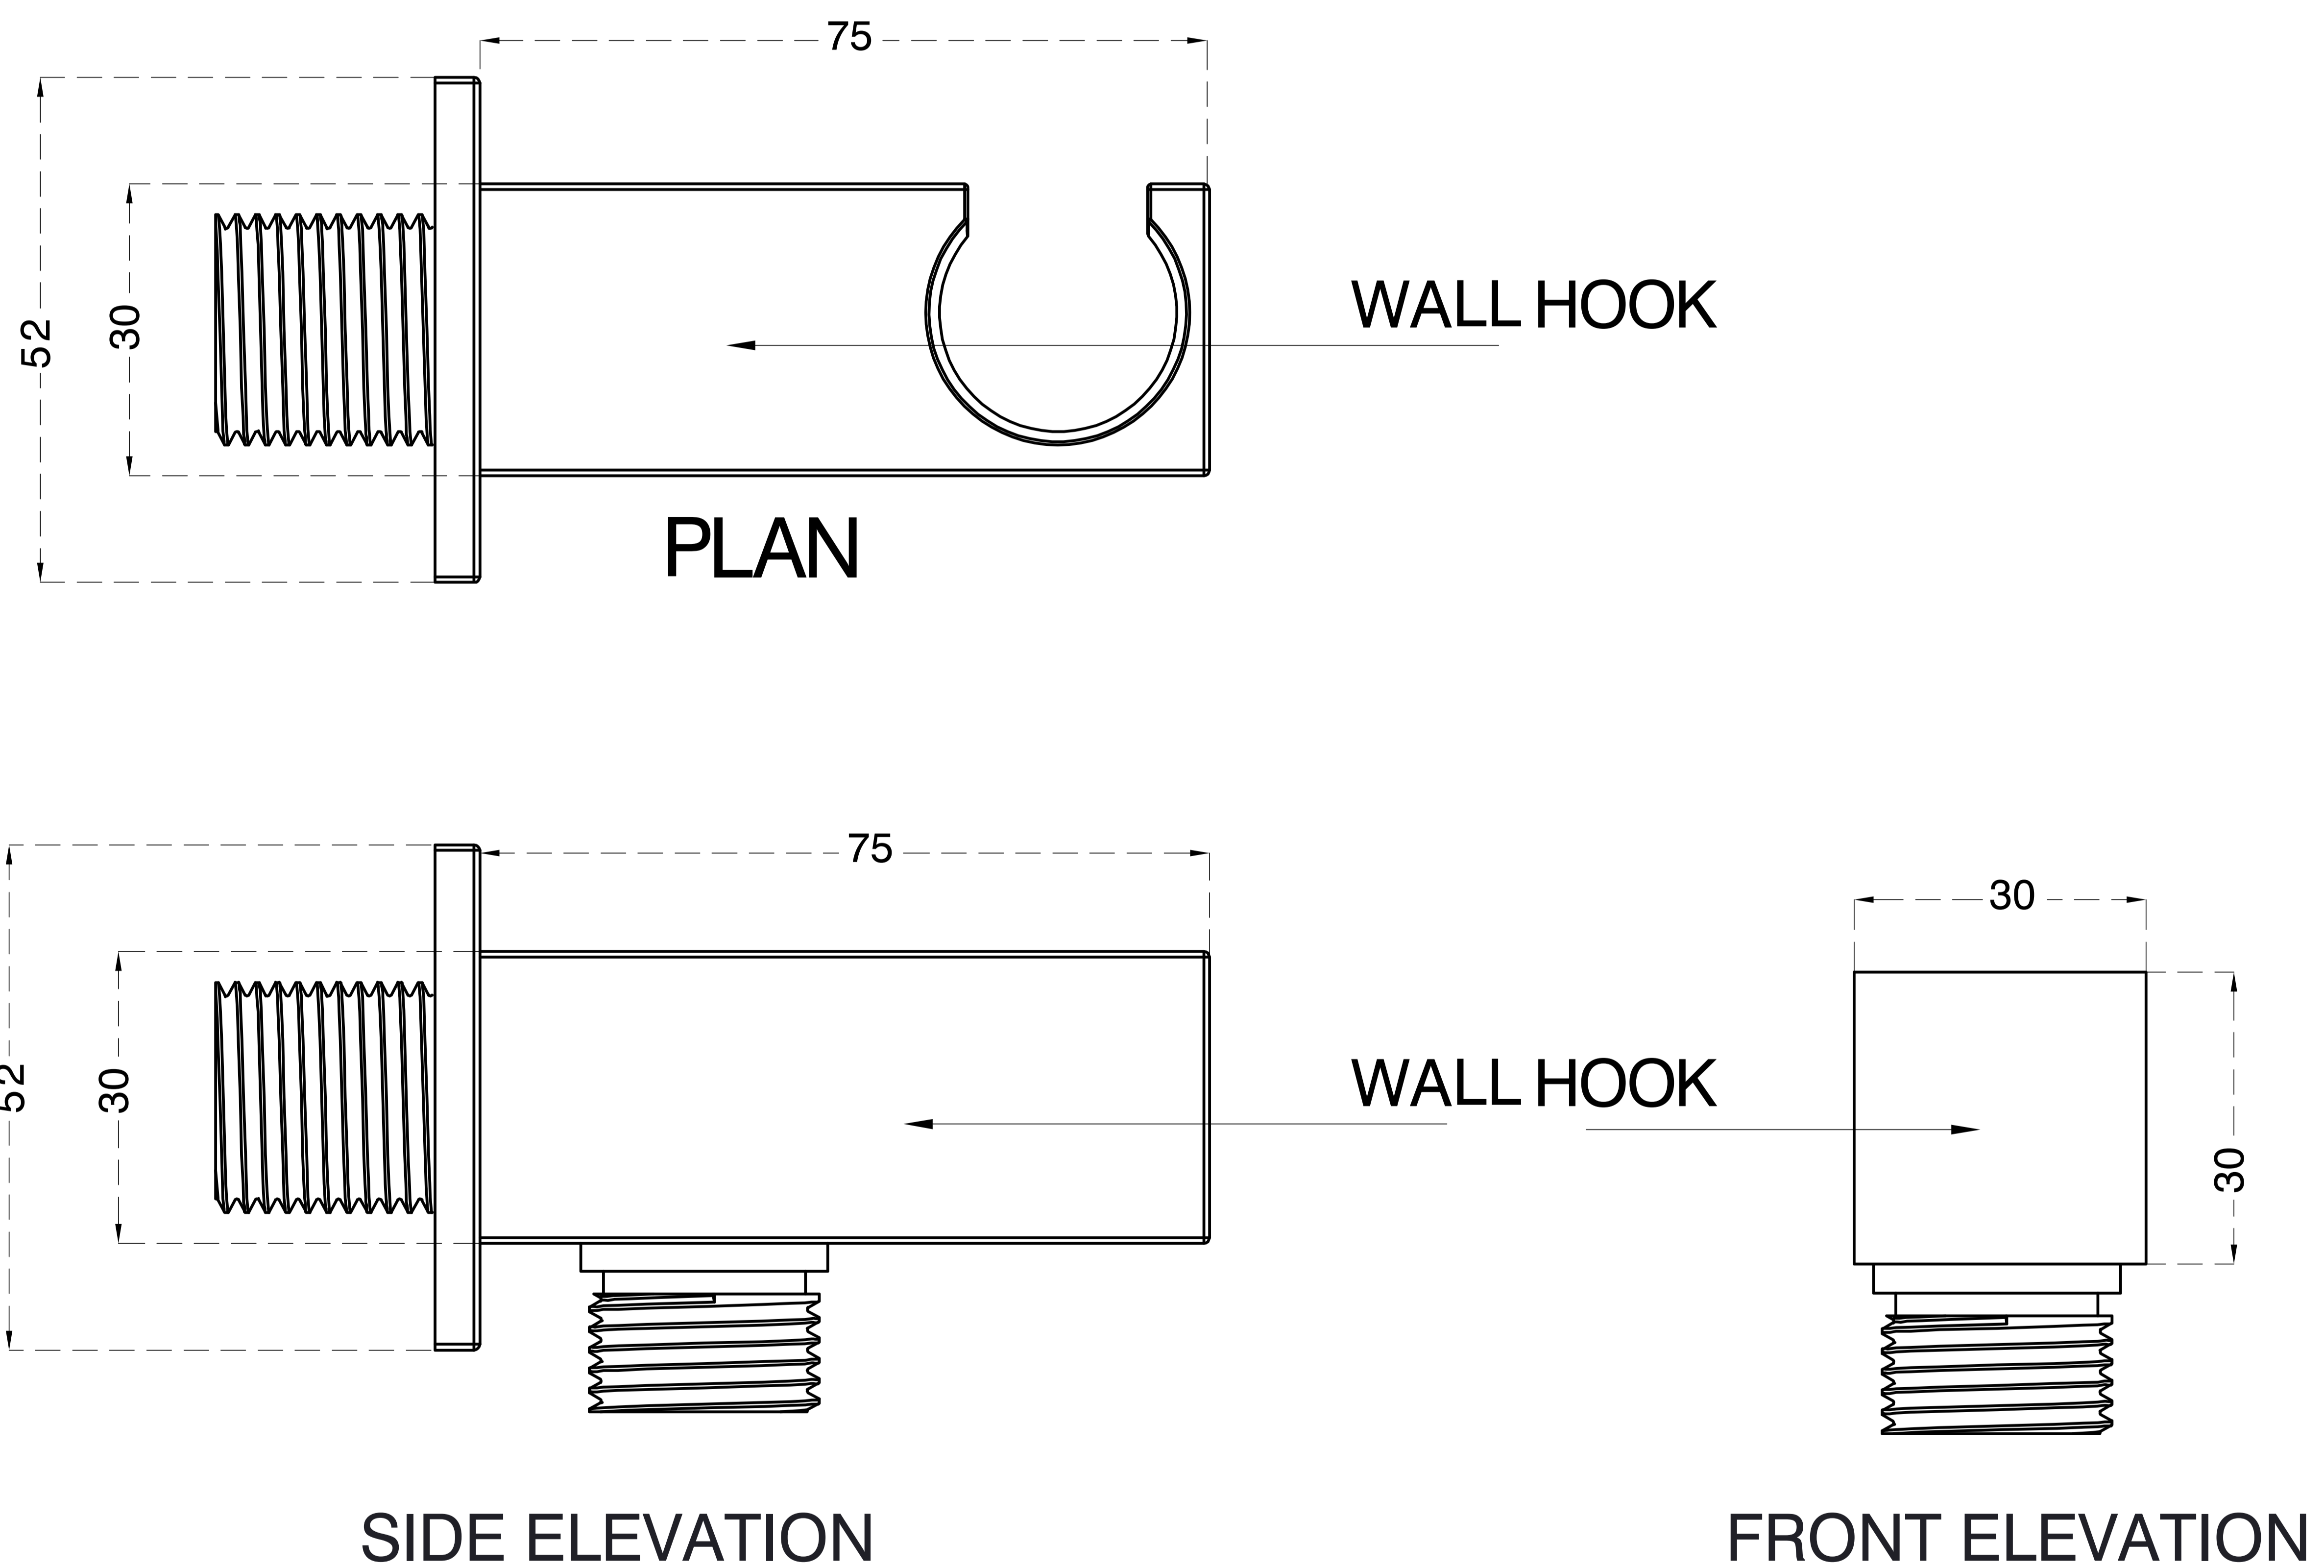

Wall-Outlet with In-Built Hook

Product Code : 1497

Technical Drawing

All dimension are in **mm**