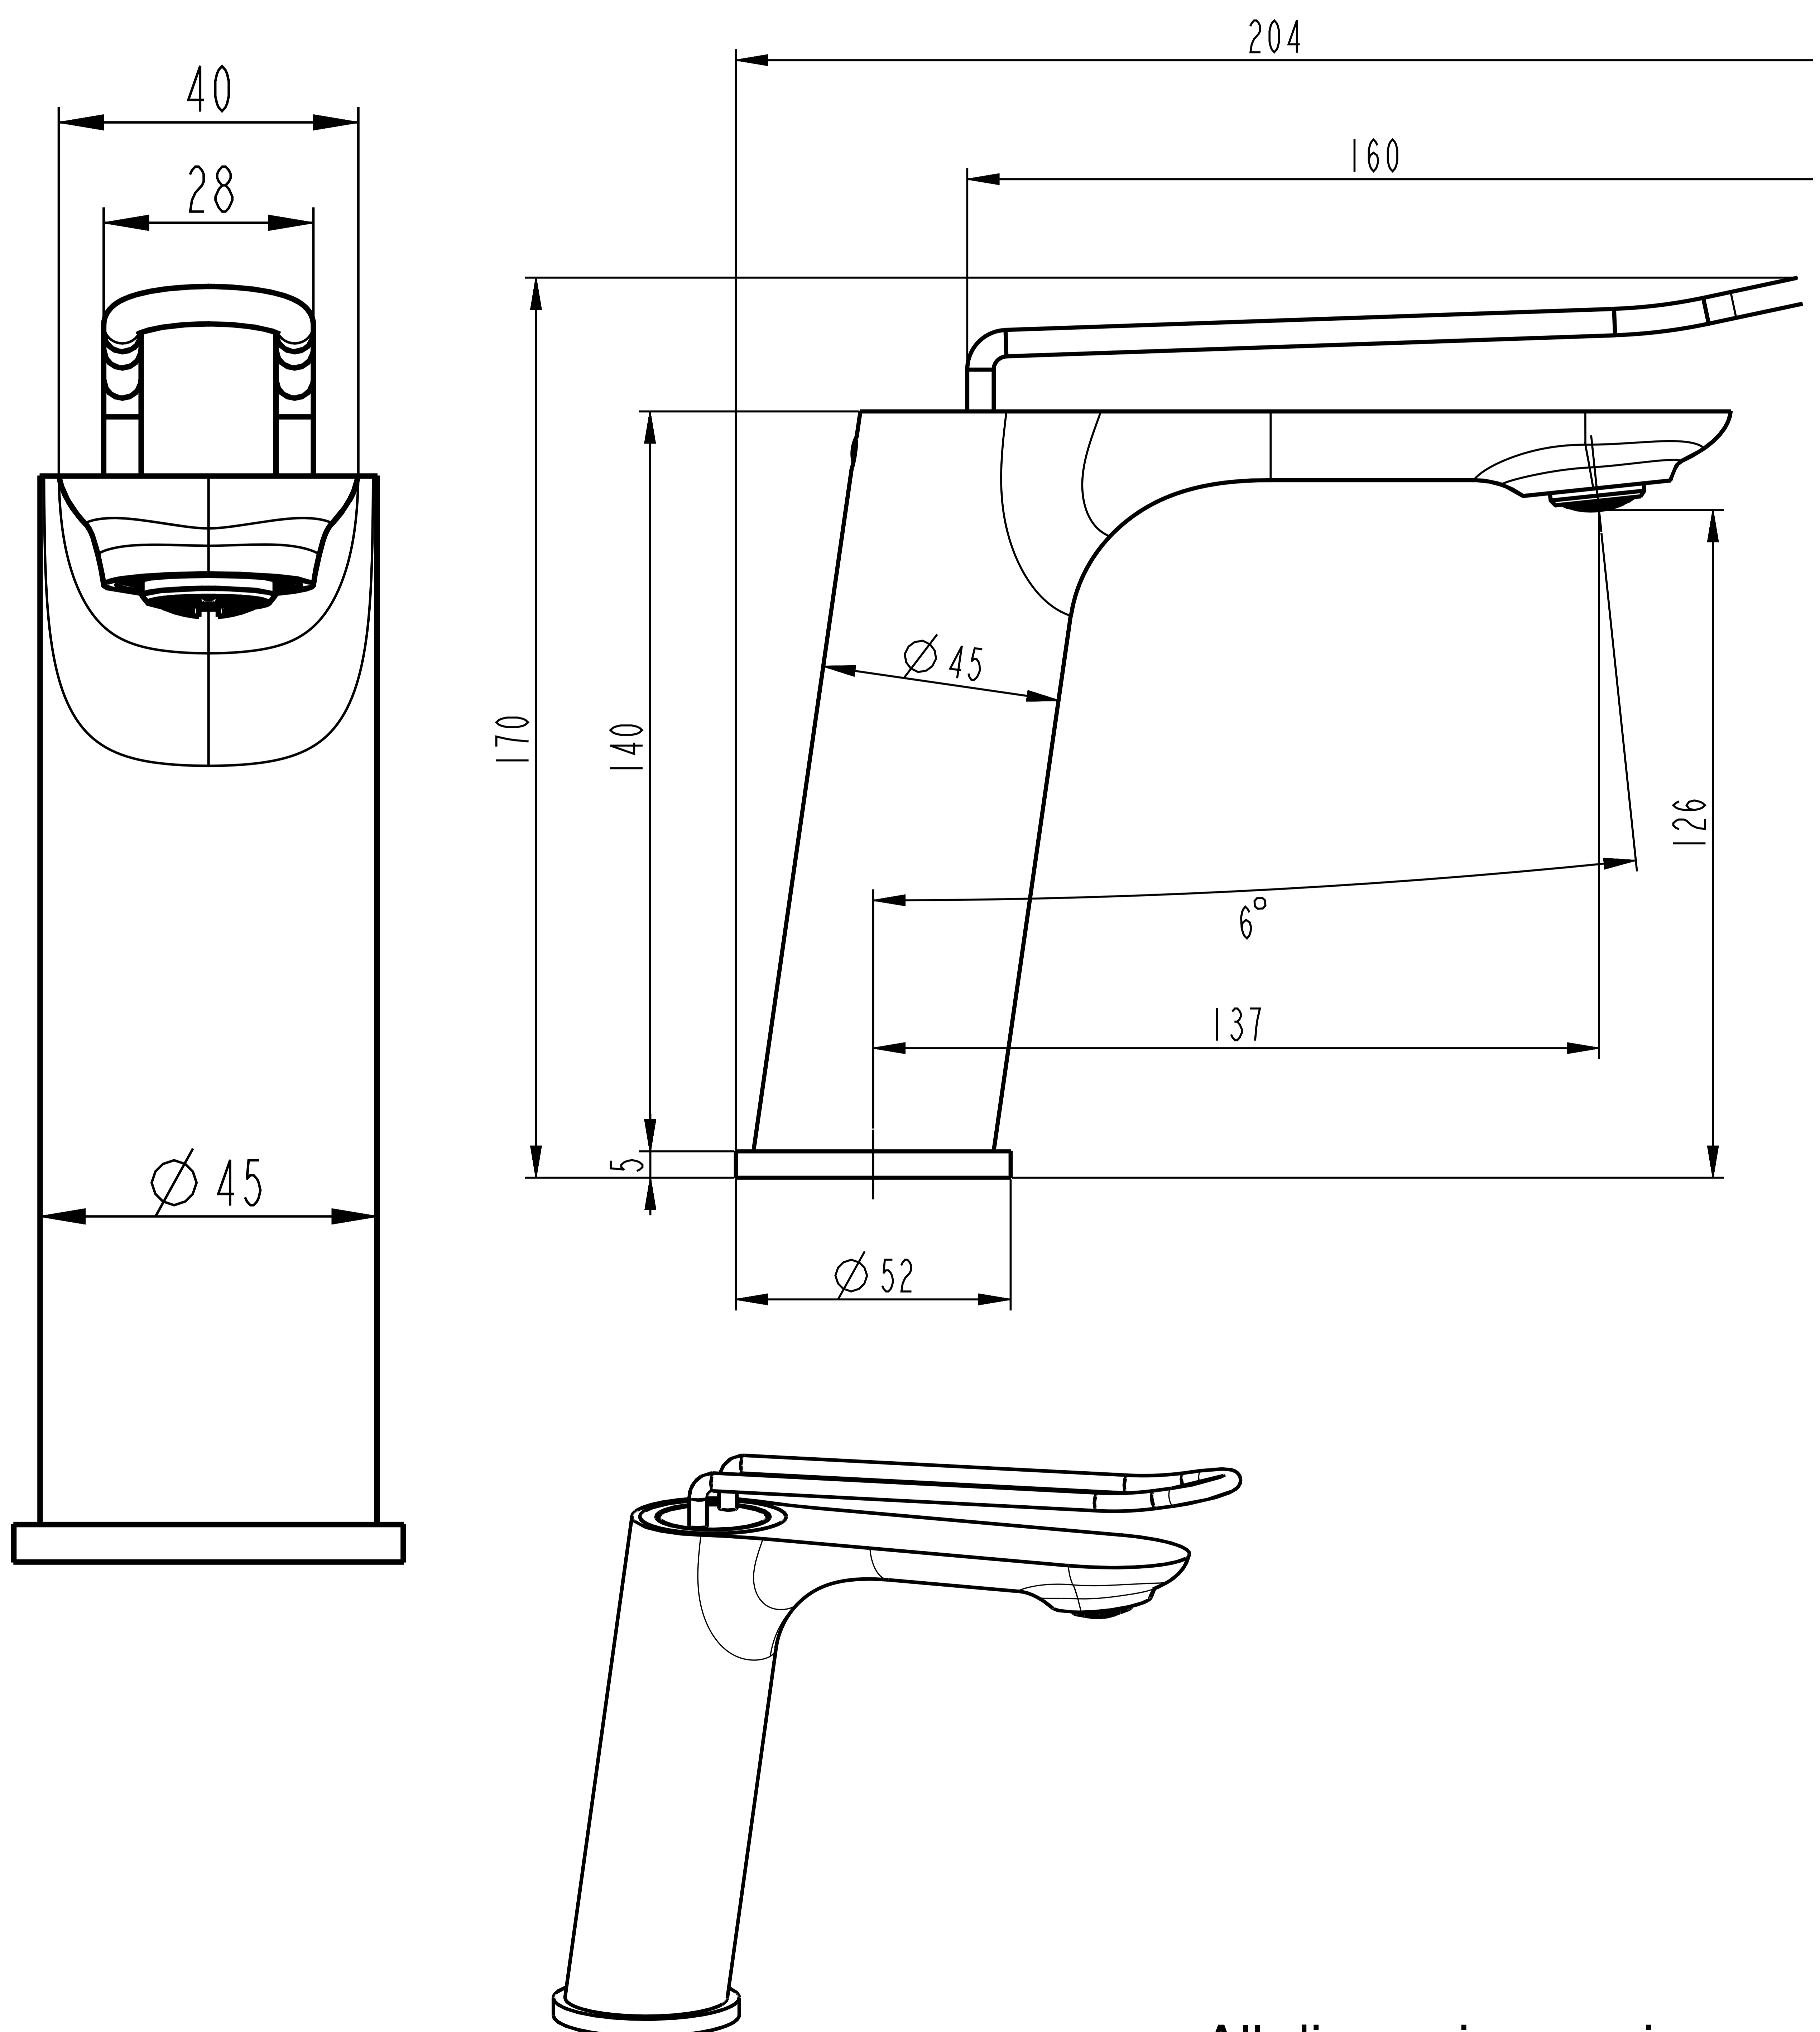

Basin Mixer

Product Code : 2531

Technical Drawing

All dimension are in mm