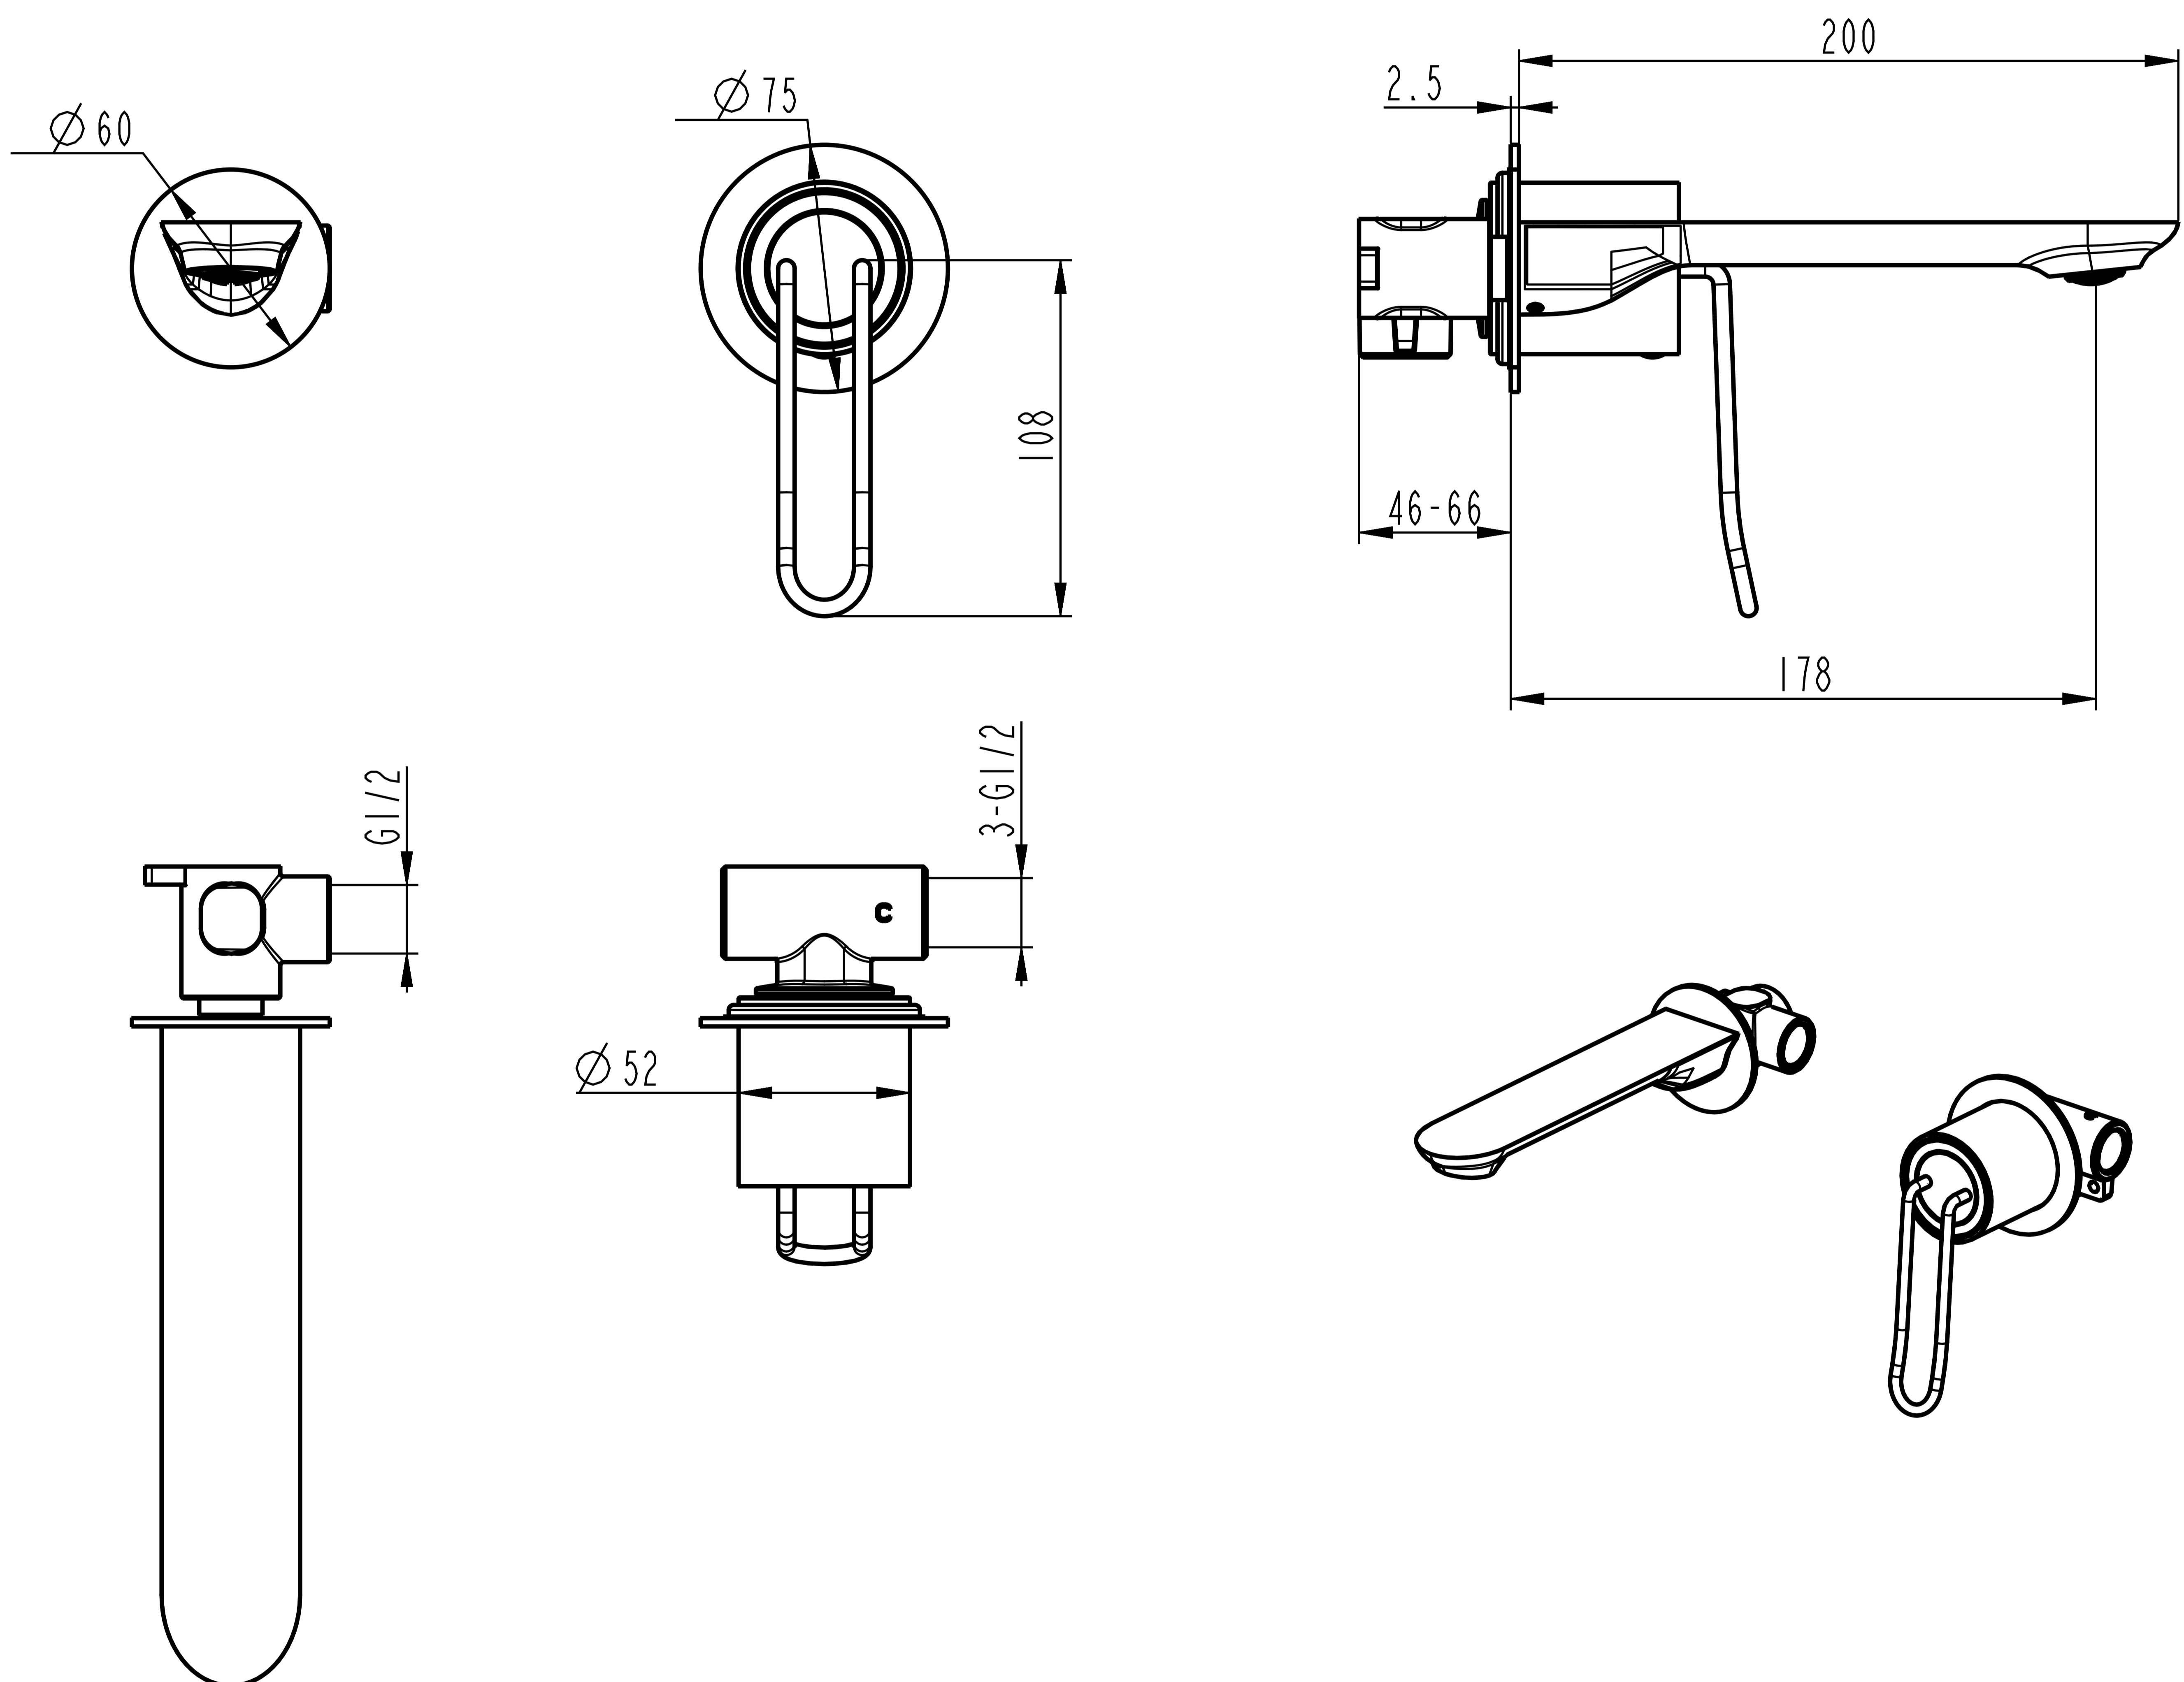

Wall Basin Mixer

Product Code : **2533**

Technical Drawing

All dimension are in **mm**