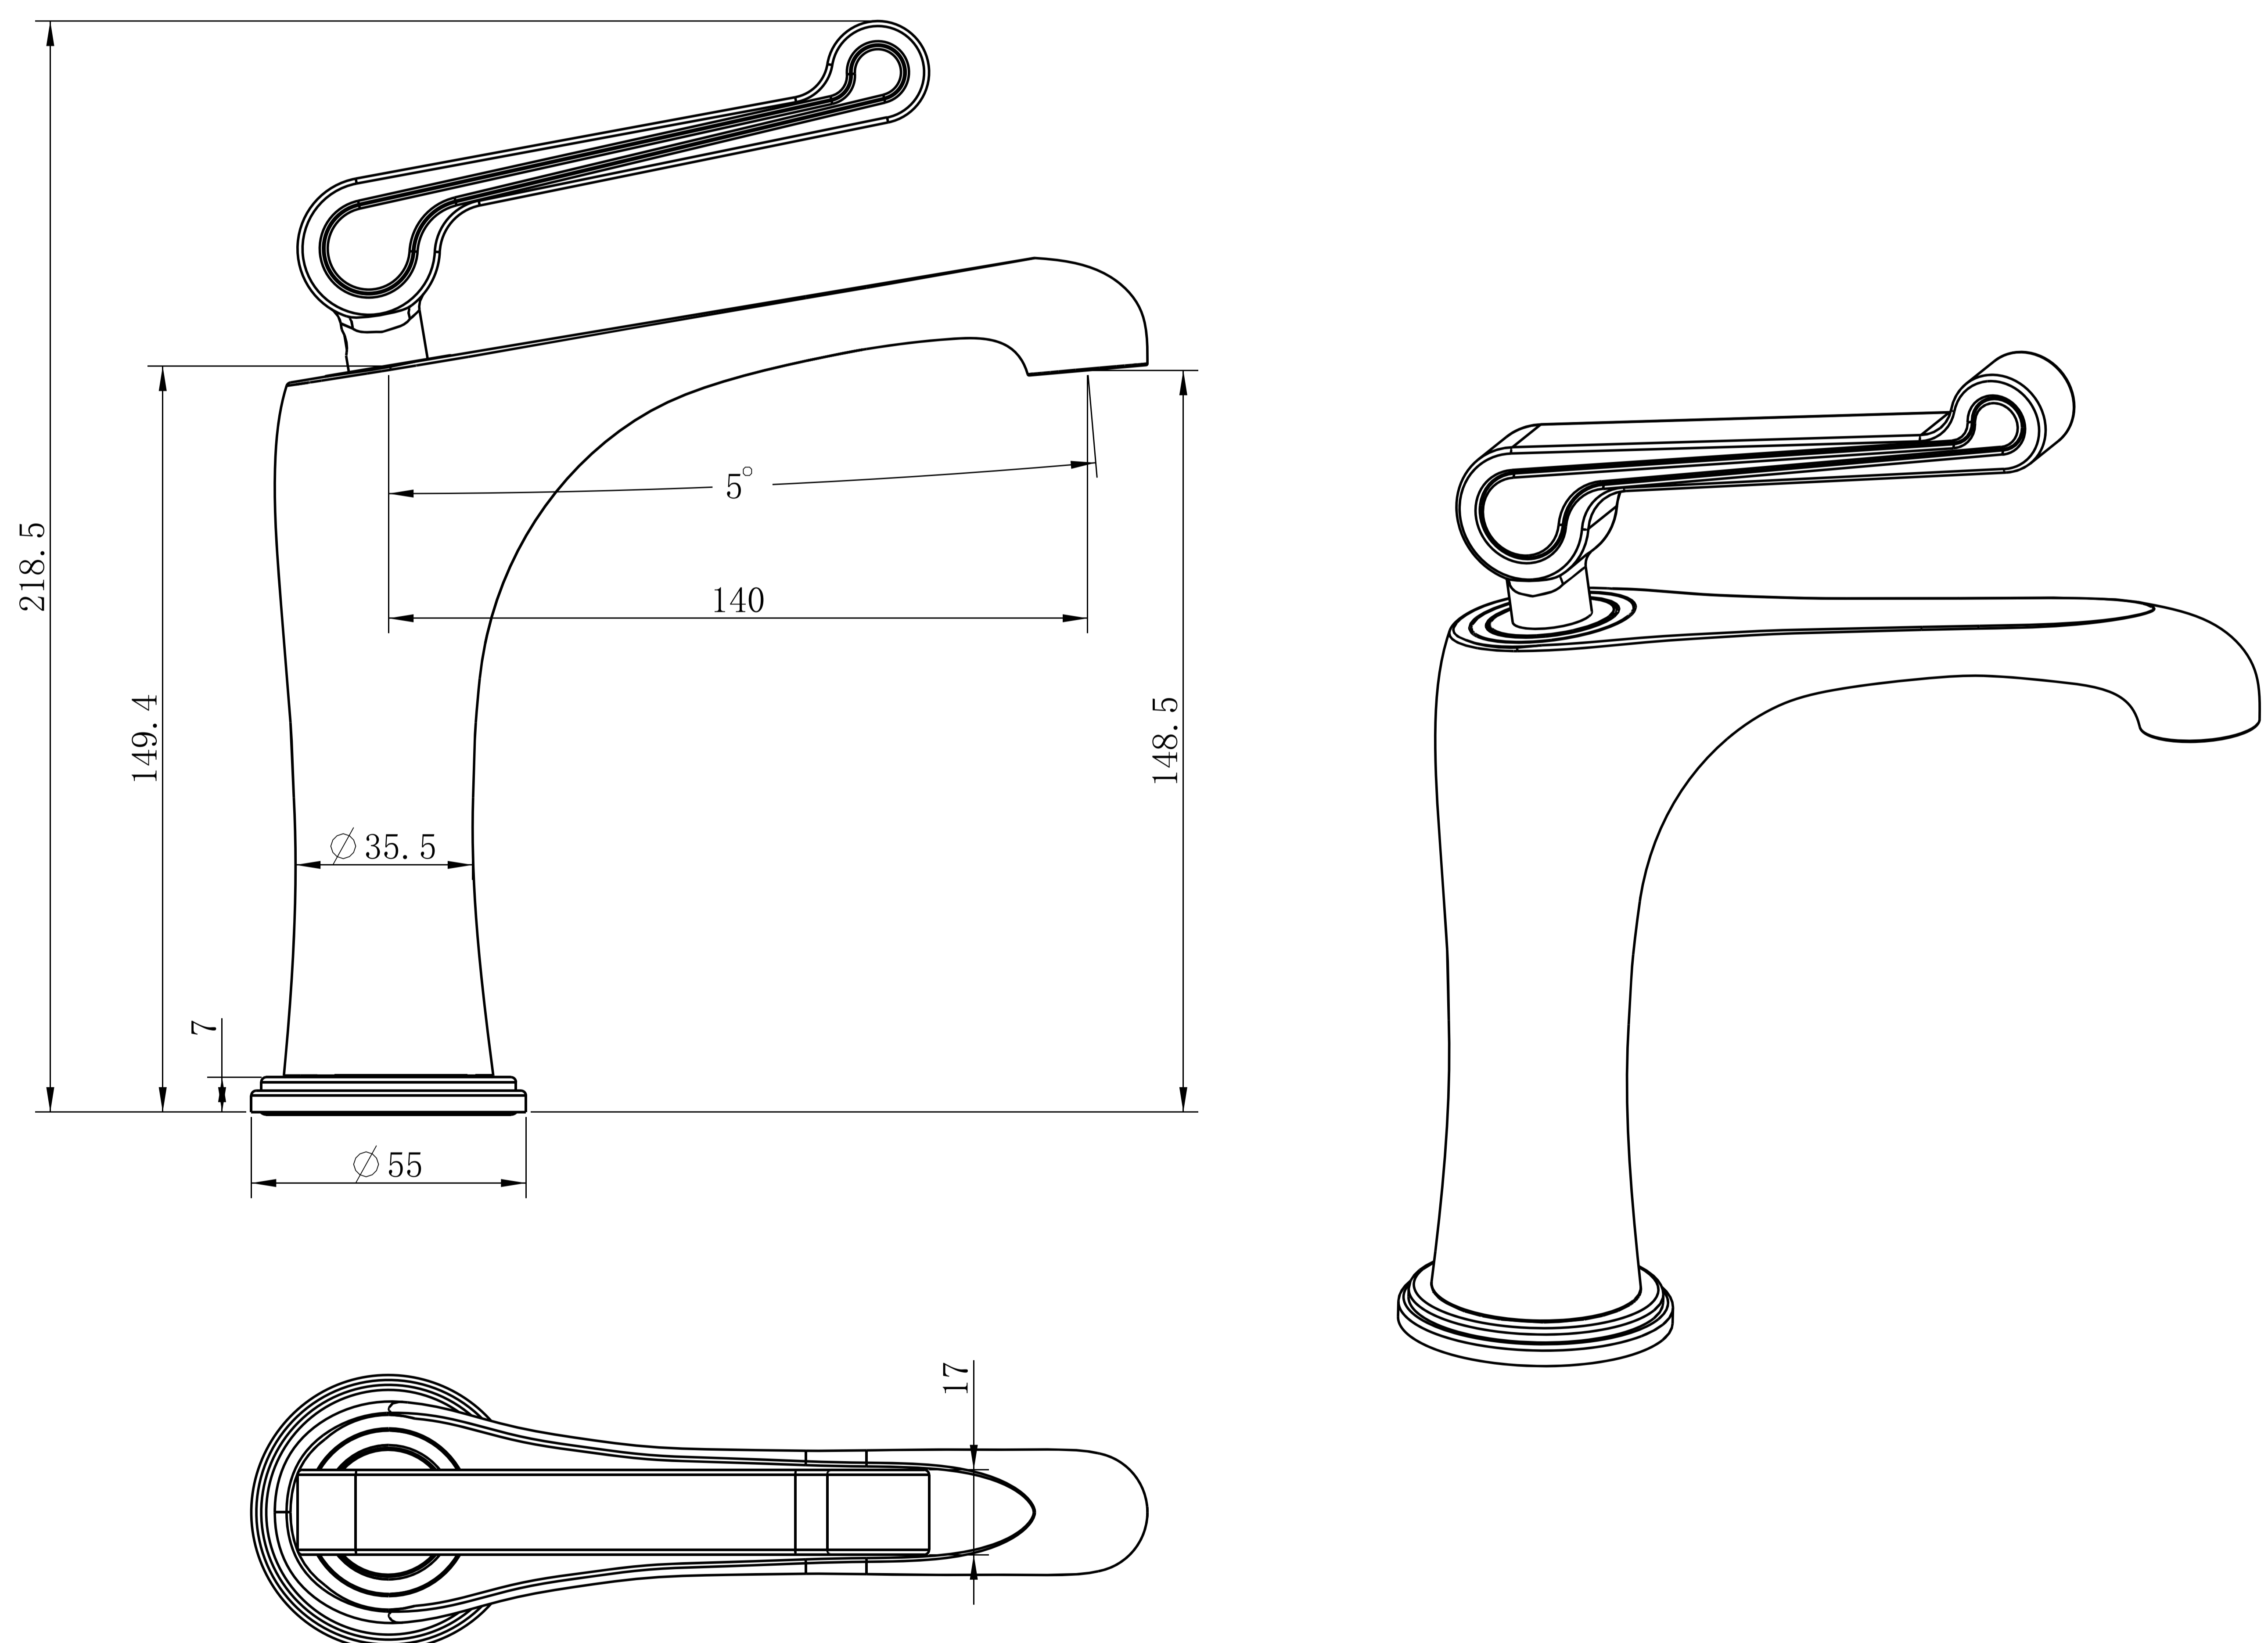

Brass Basin Mixer

Product Code : **2541**

Technical Drawing

All dimension are in **mm**