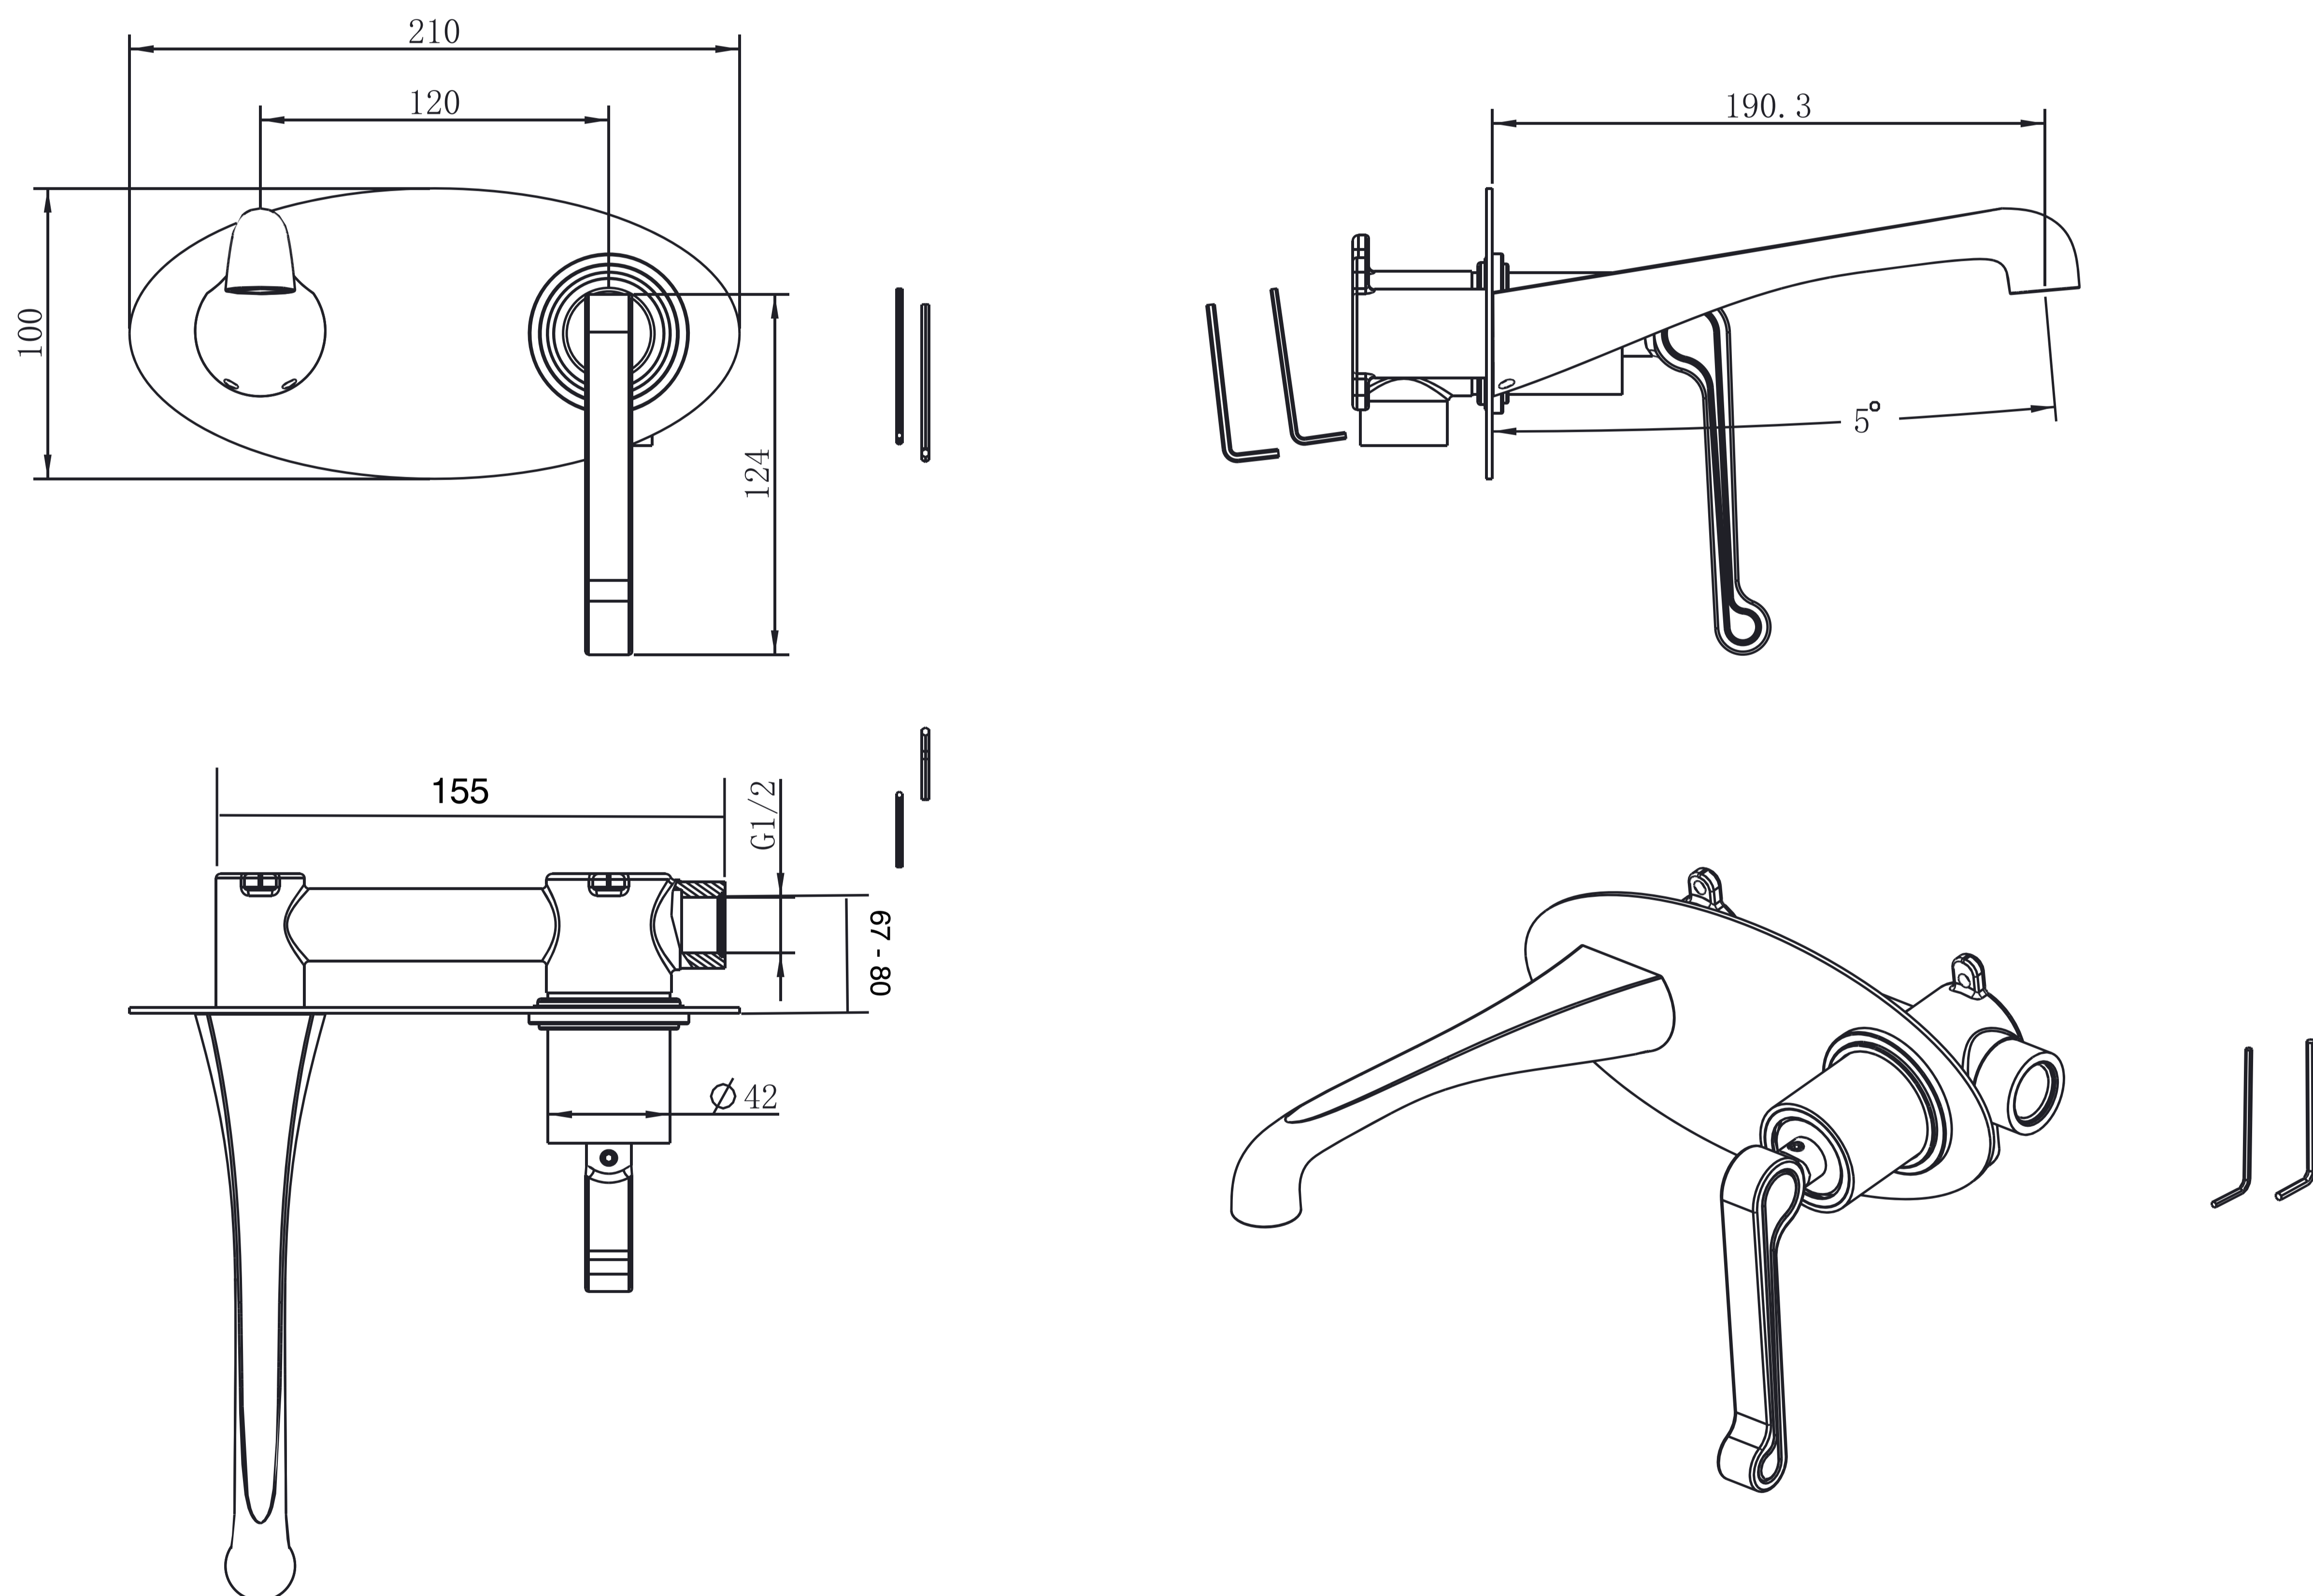

# Brass Wall Basin Mixer

Product Code : 2543

## Technical Drawing

All dimension are in **mm**