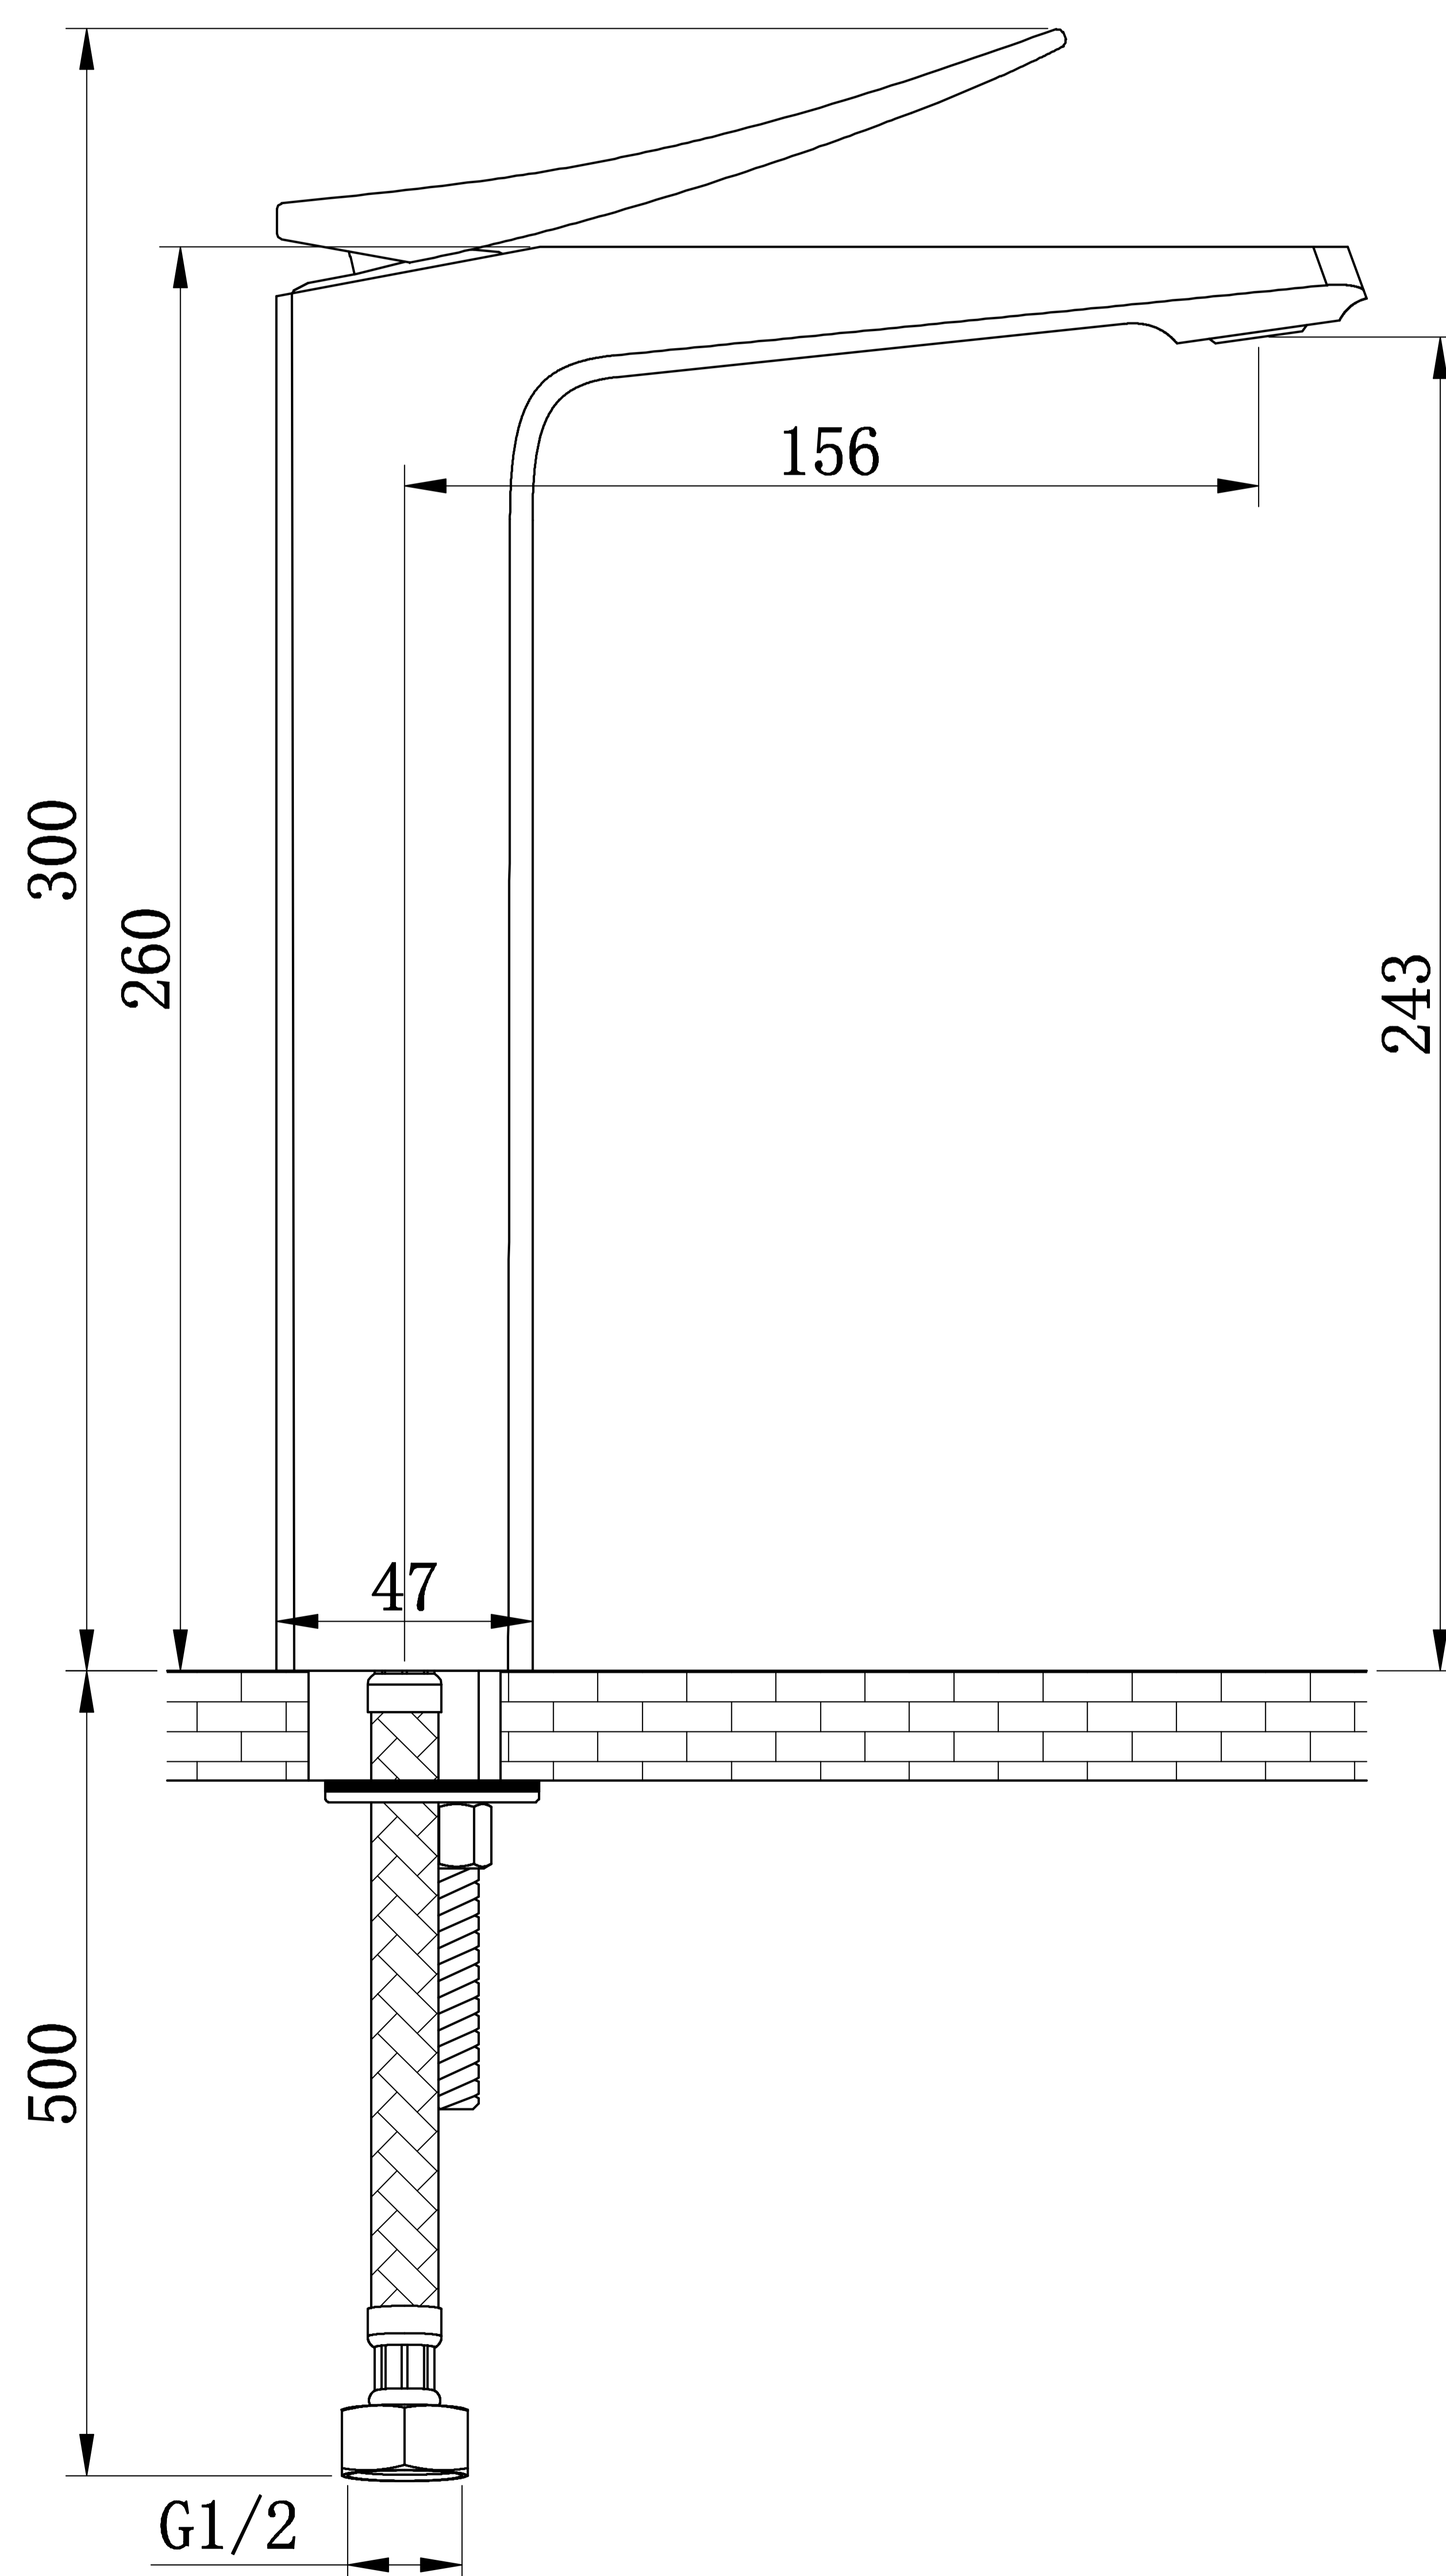

# Tall Brass Basin Mixer

Product Code : **2562**

## Technical Drawing

All dimension are in **mm**