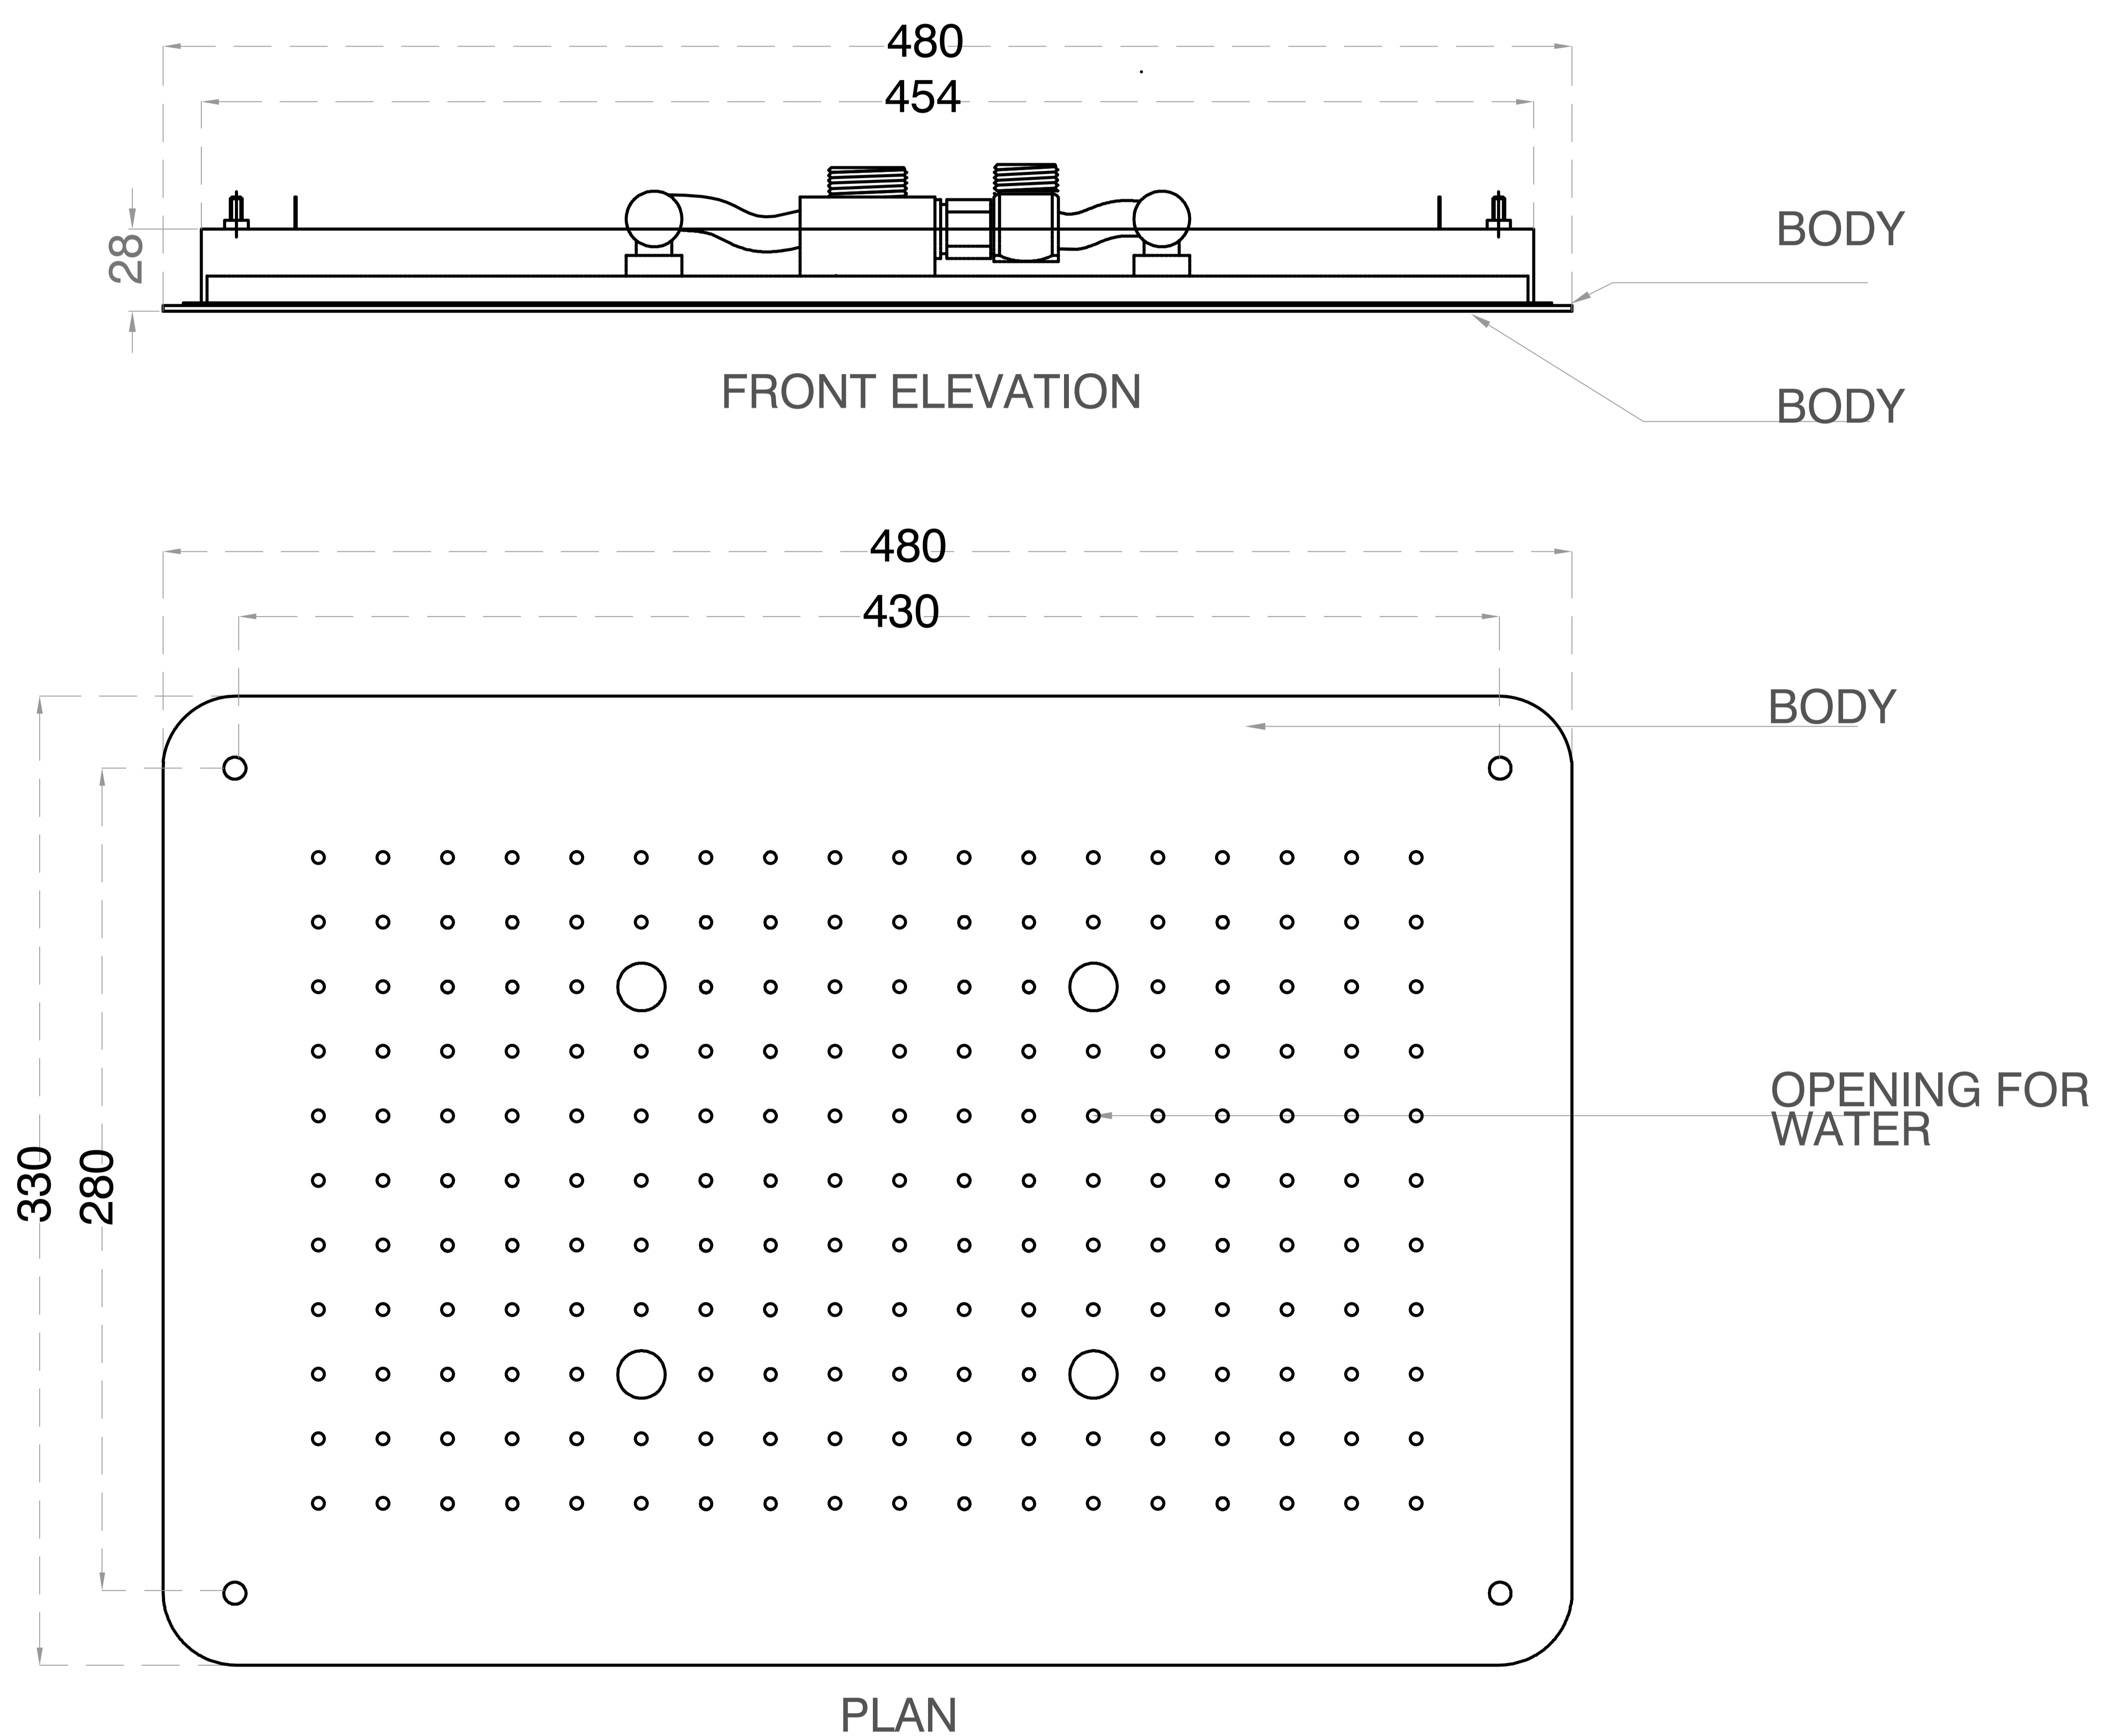

Two-Function Ceiling Concealed Shower

Product Code : 5105

Technical Drawing

All dimension are in **mm**