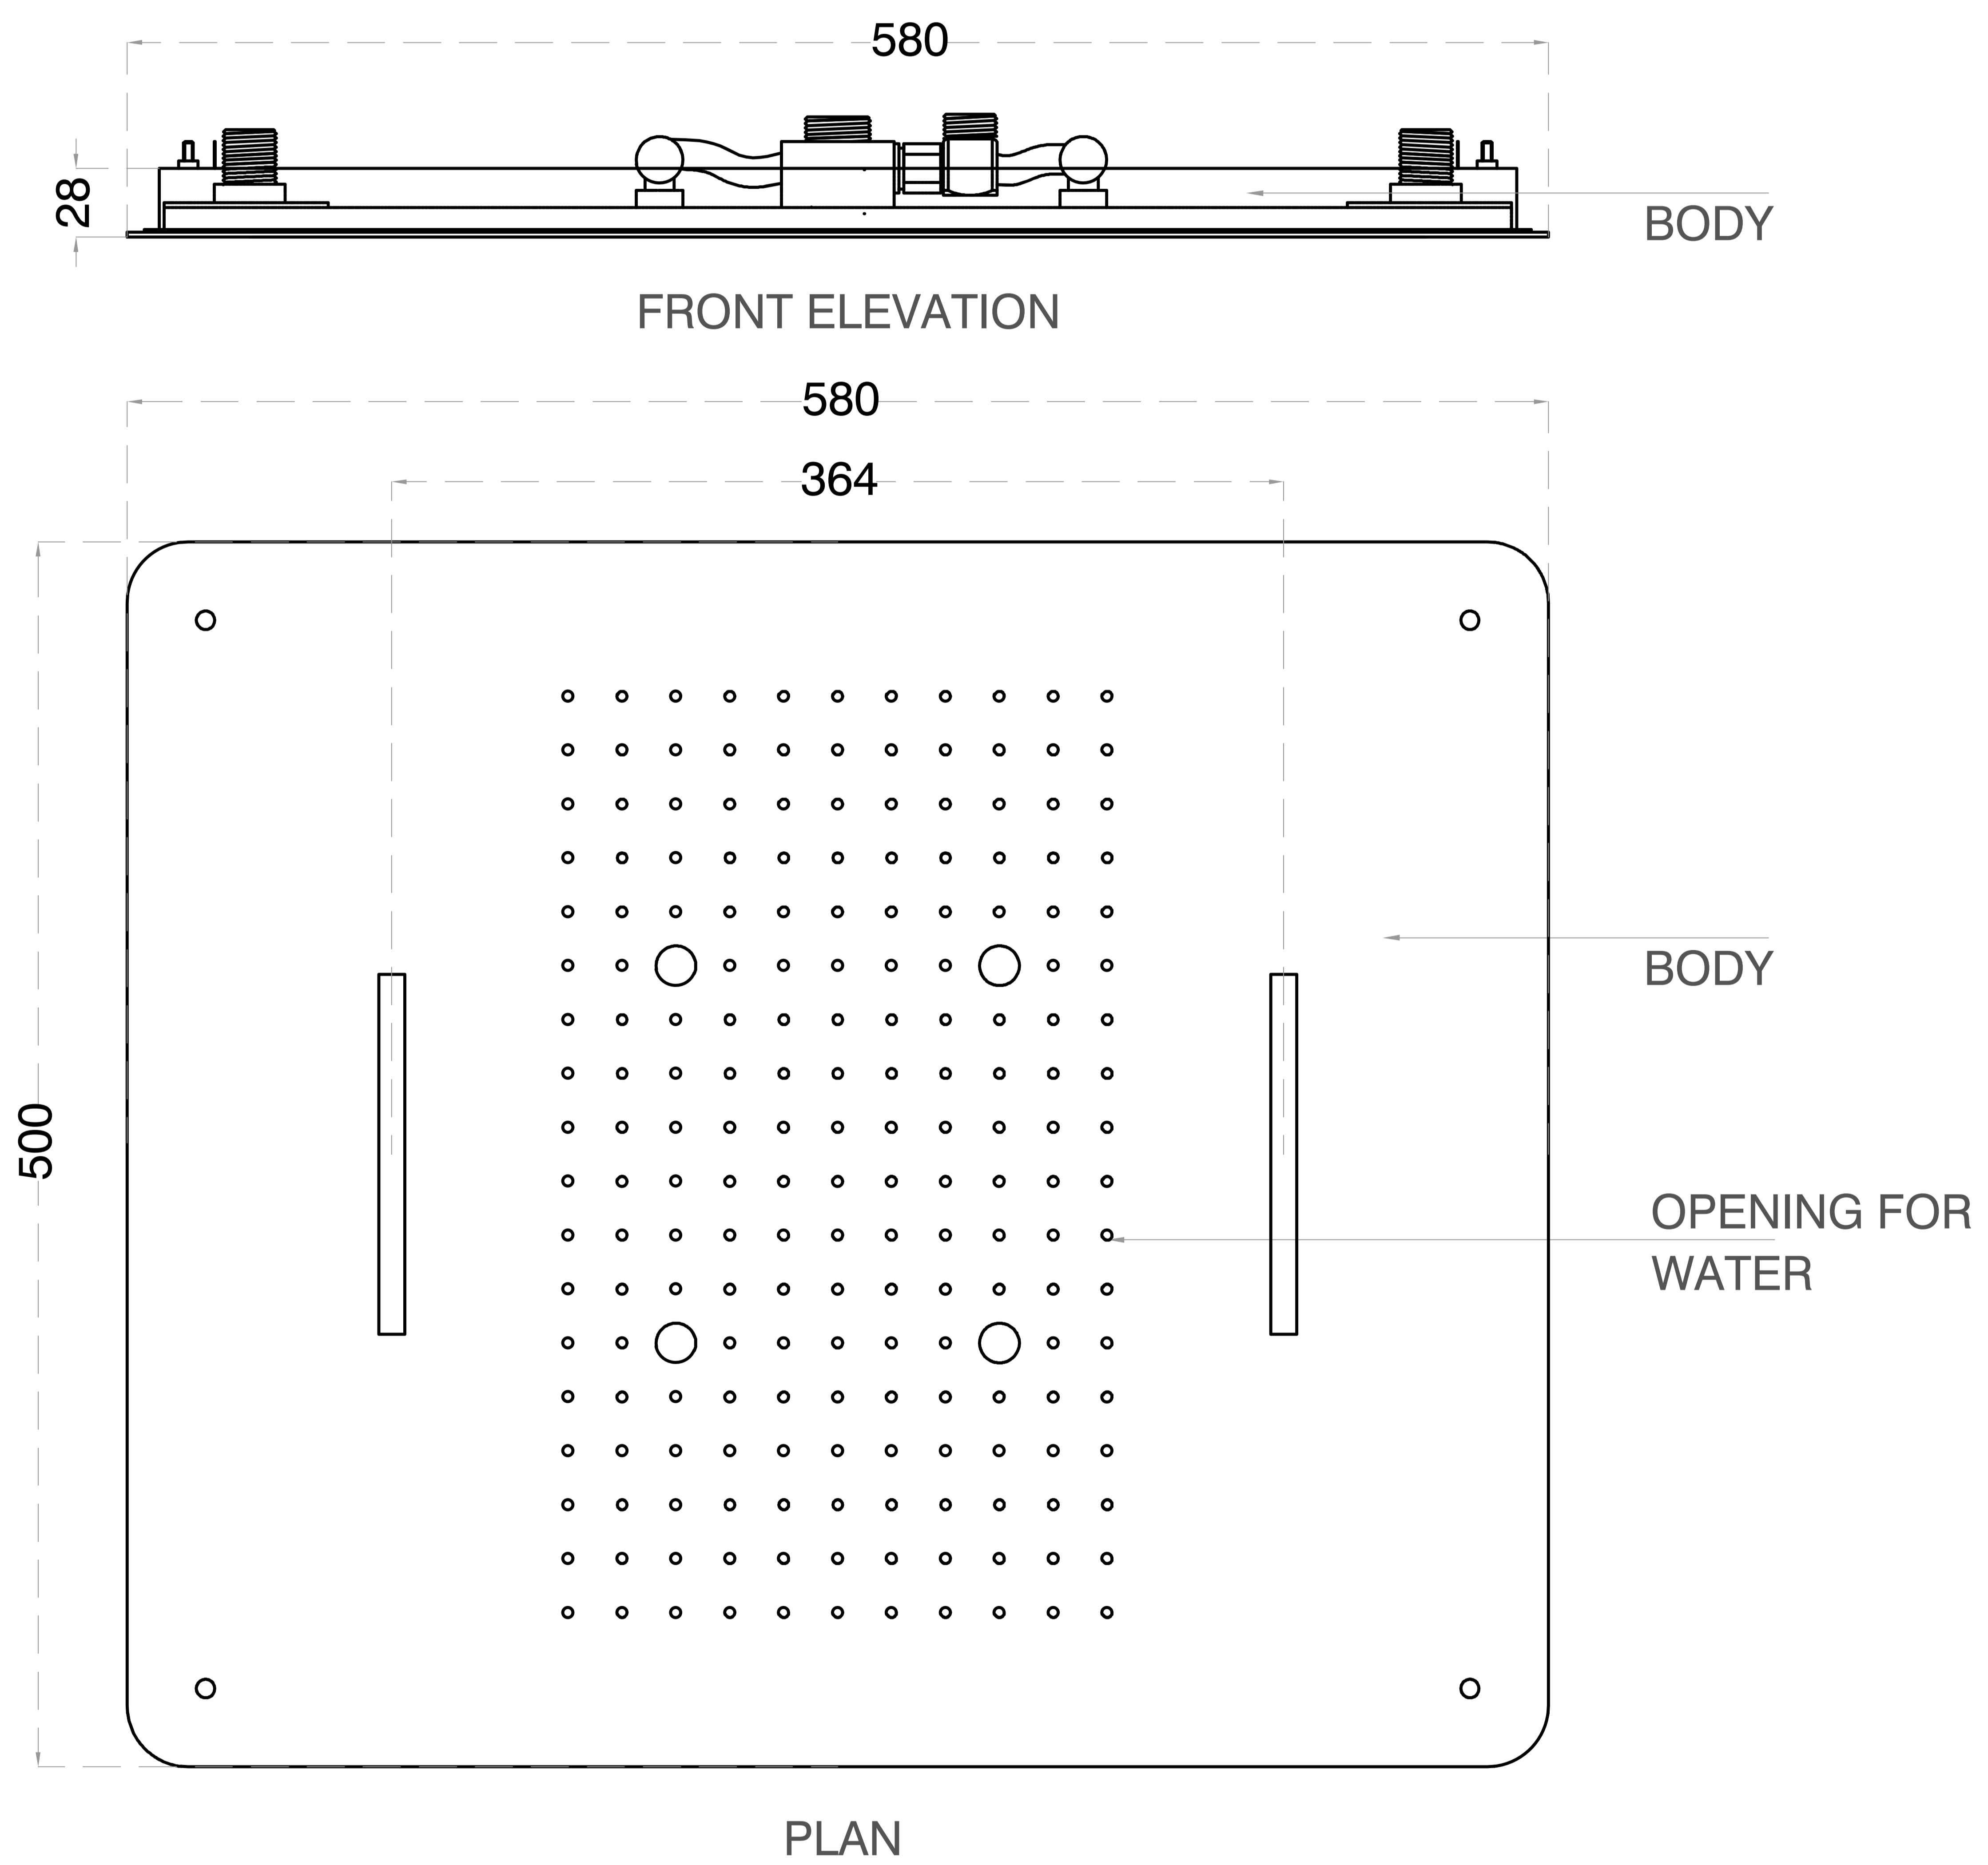

Three-Function Ceiling Concealed Shower

Product Code : 5107

Technical Drawing

All dimension are in **mm**