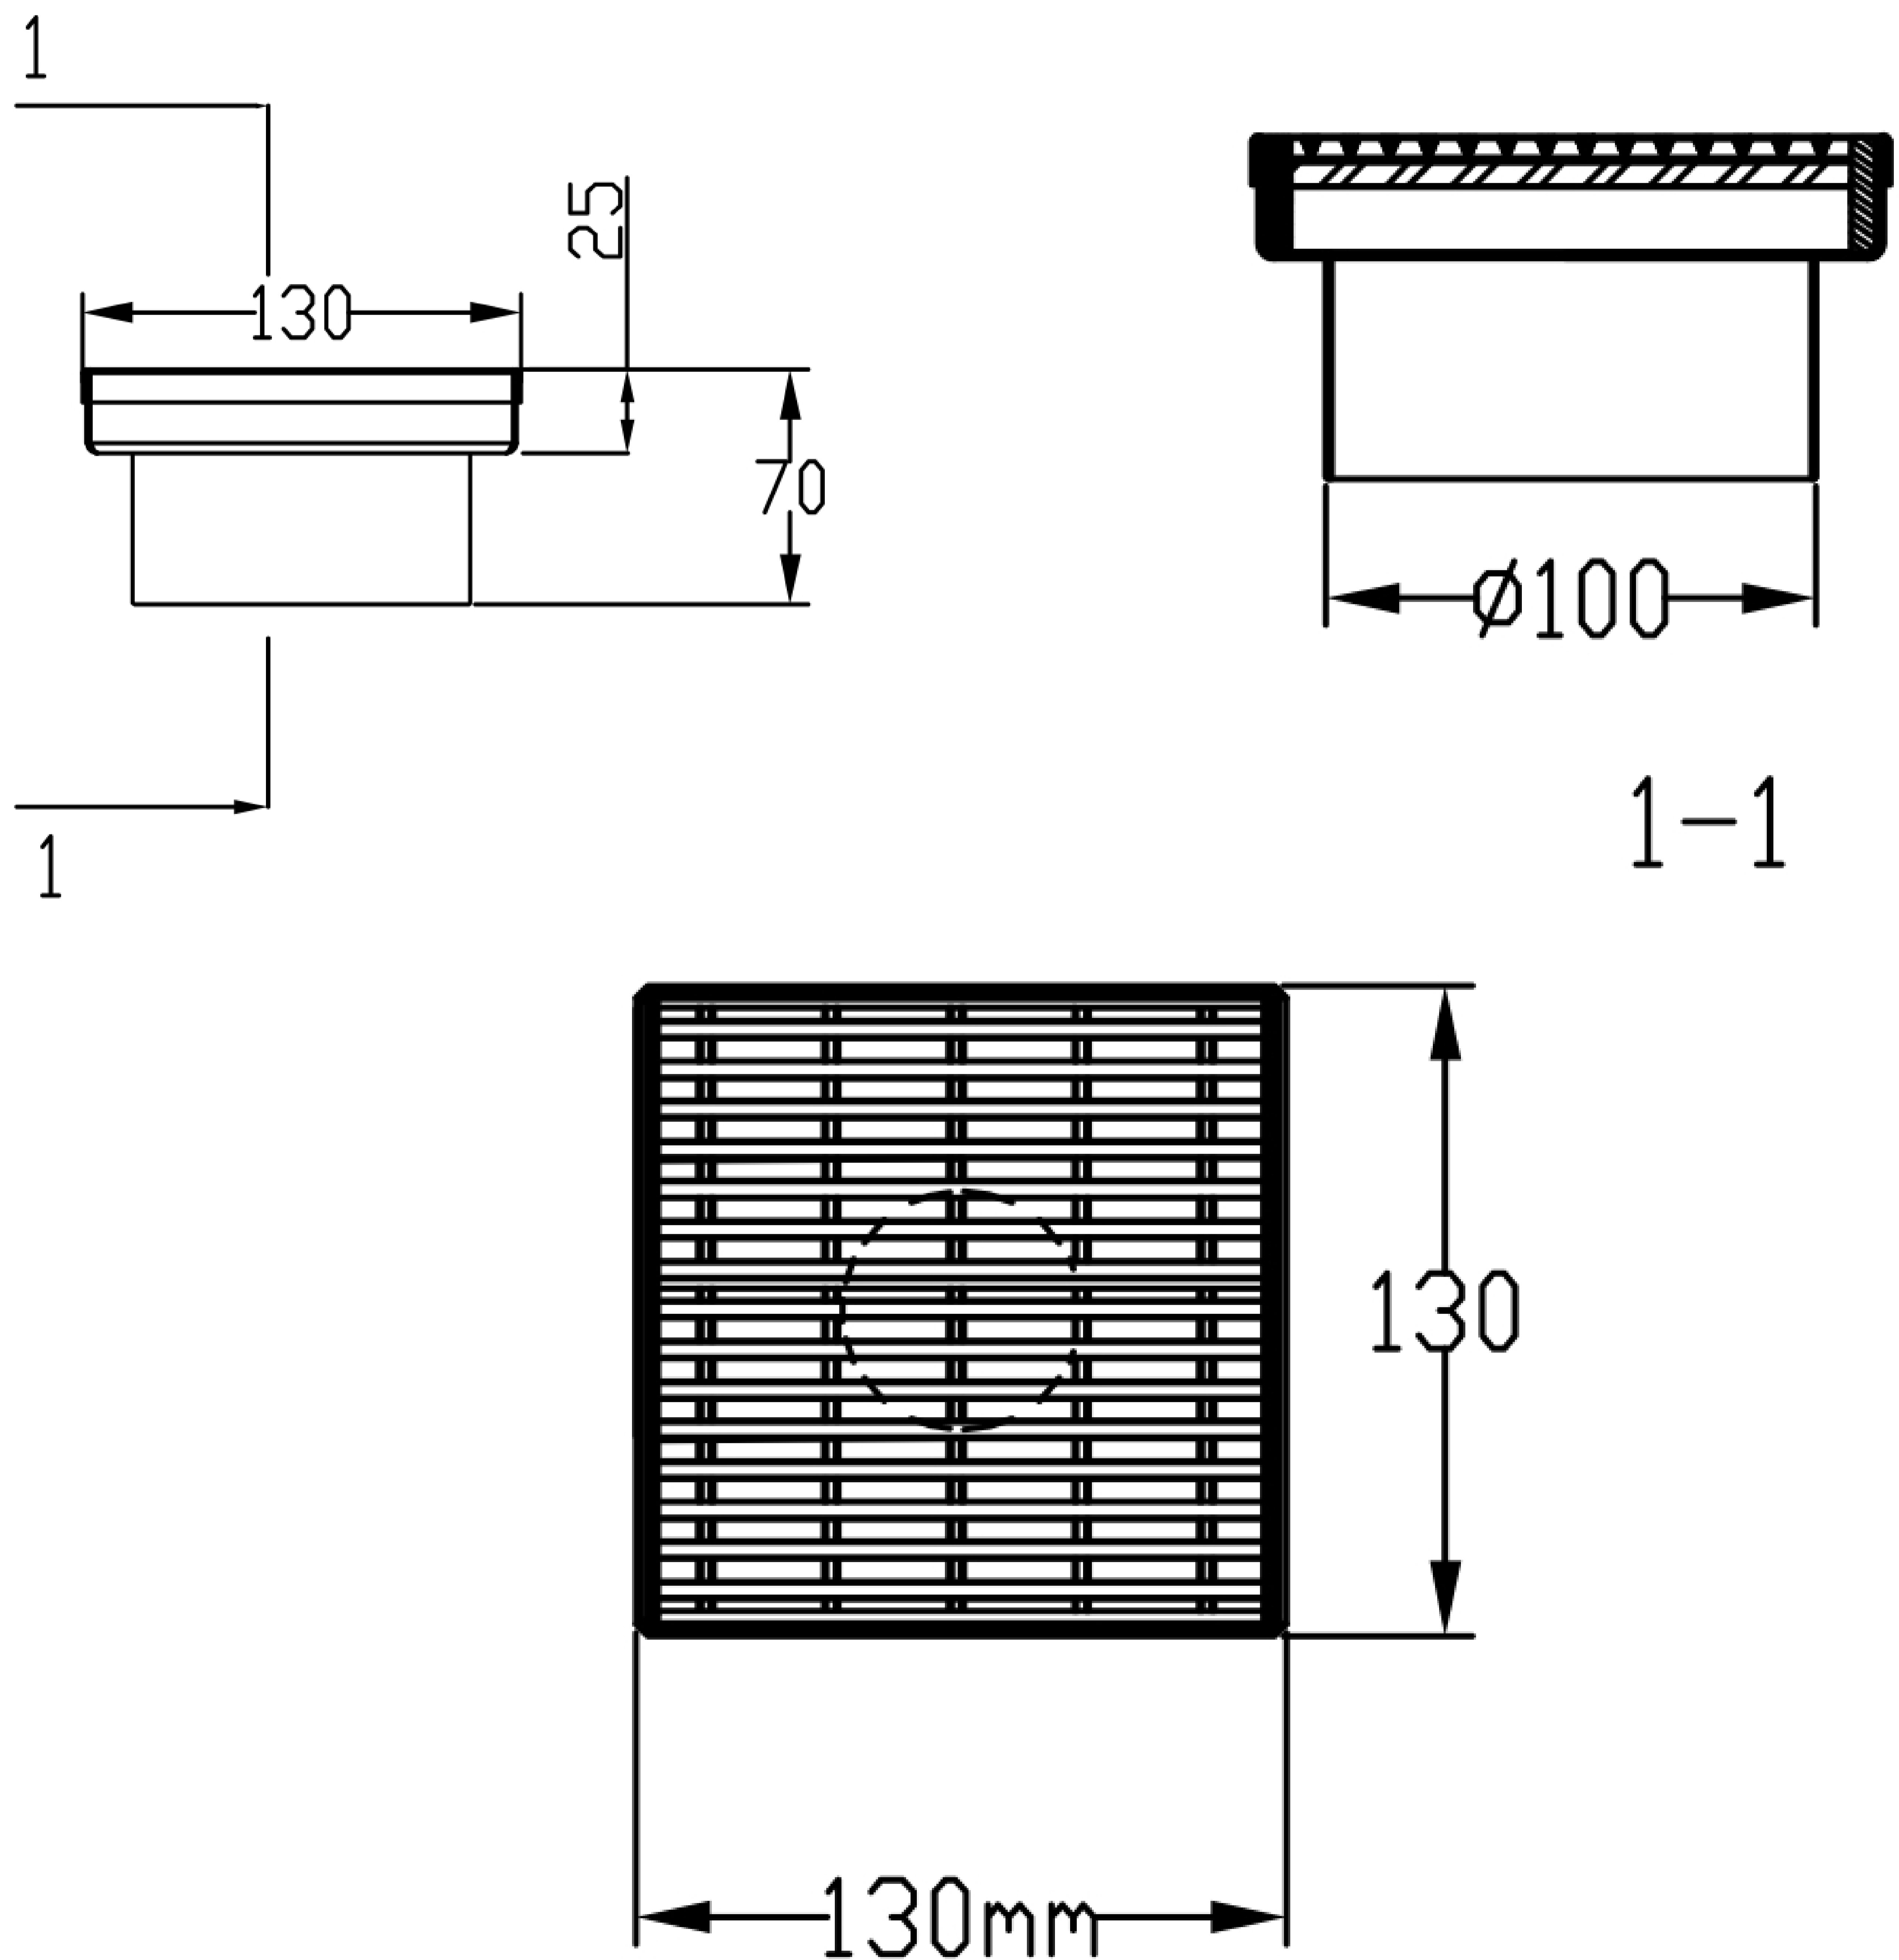

# Shower Drainer

Product Code : 1436

## Technical Drawing

All dimension are in mm