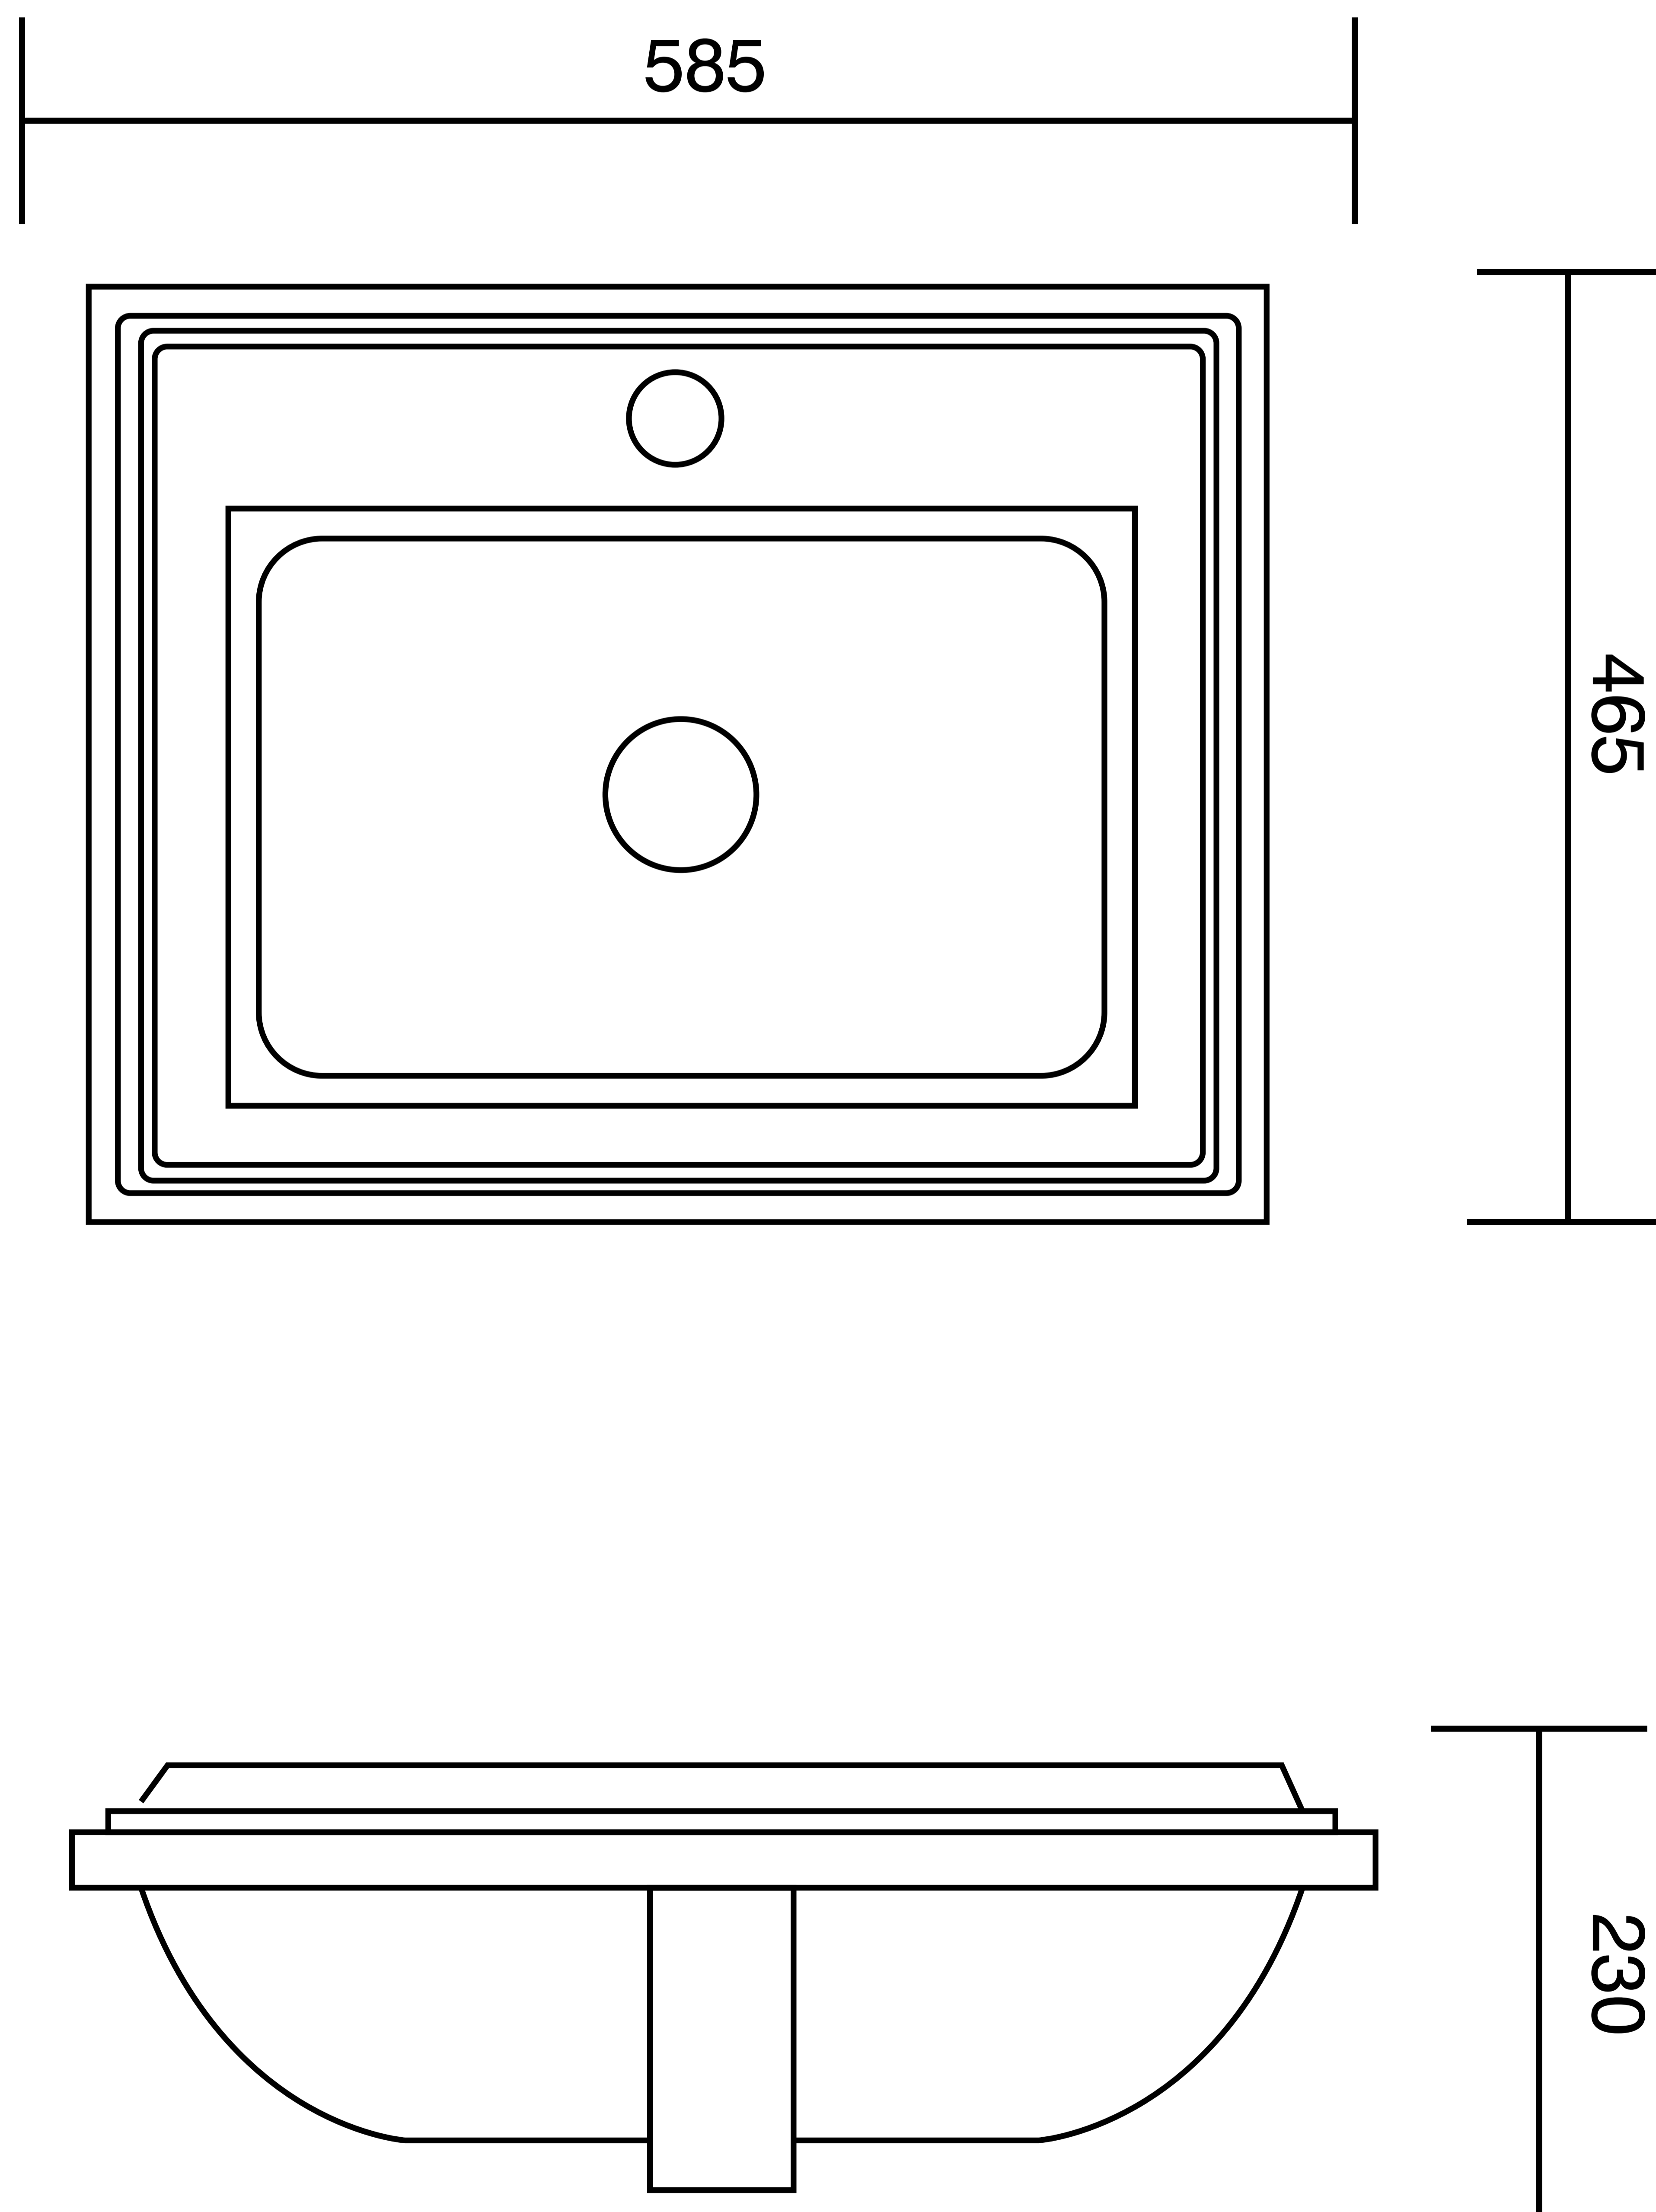

Semi Counter Wash Basin

Product Code : 1942

Technical Drawing

All dimension are in **mm**