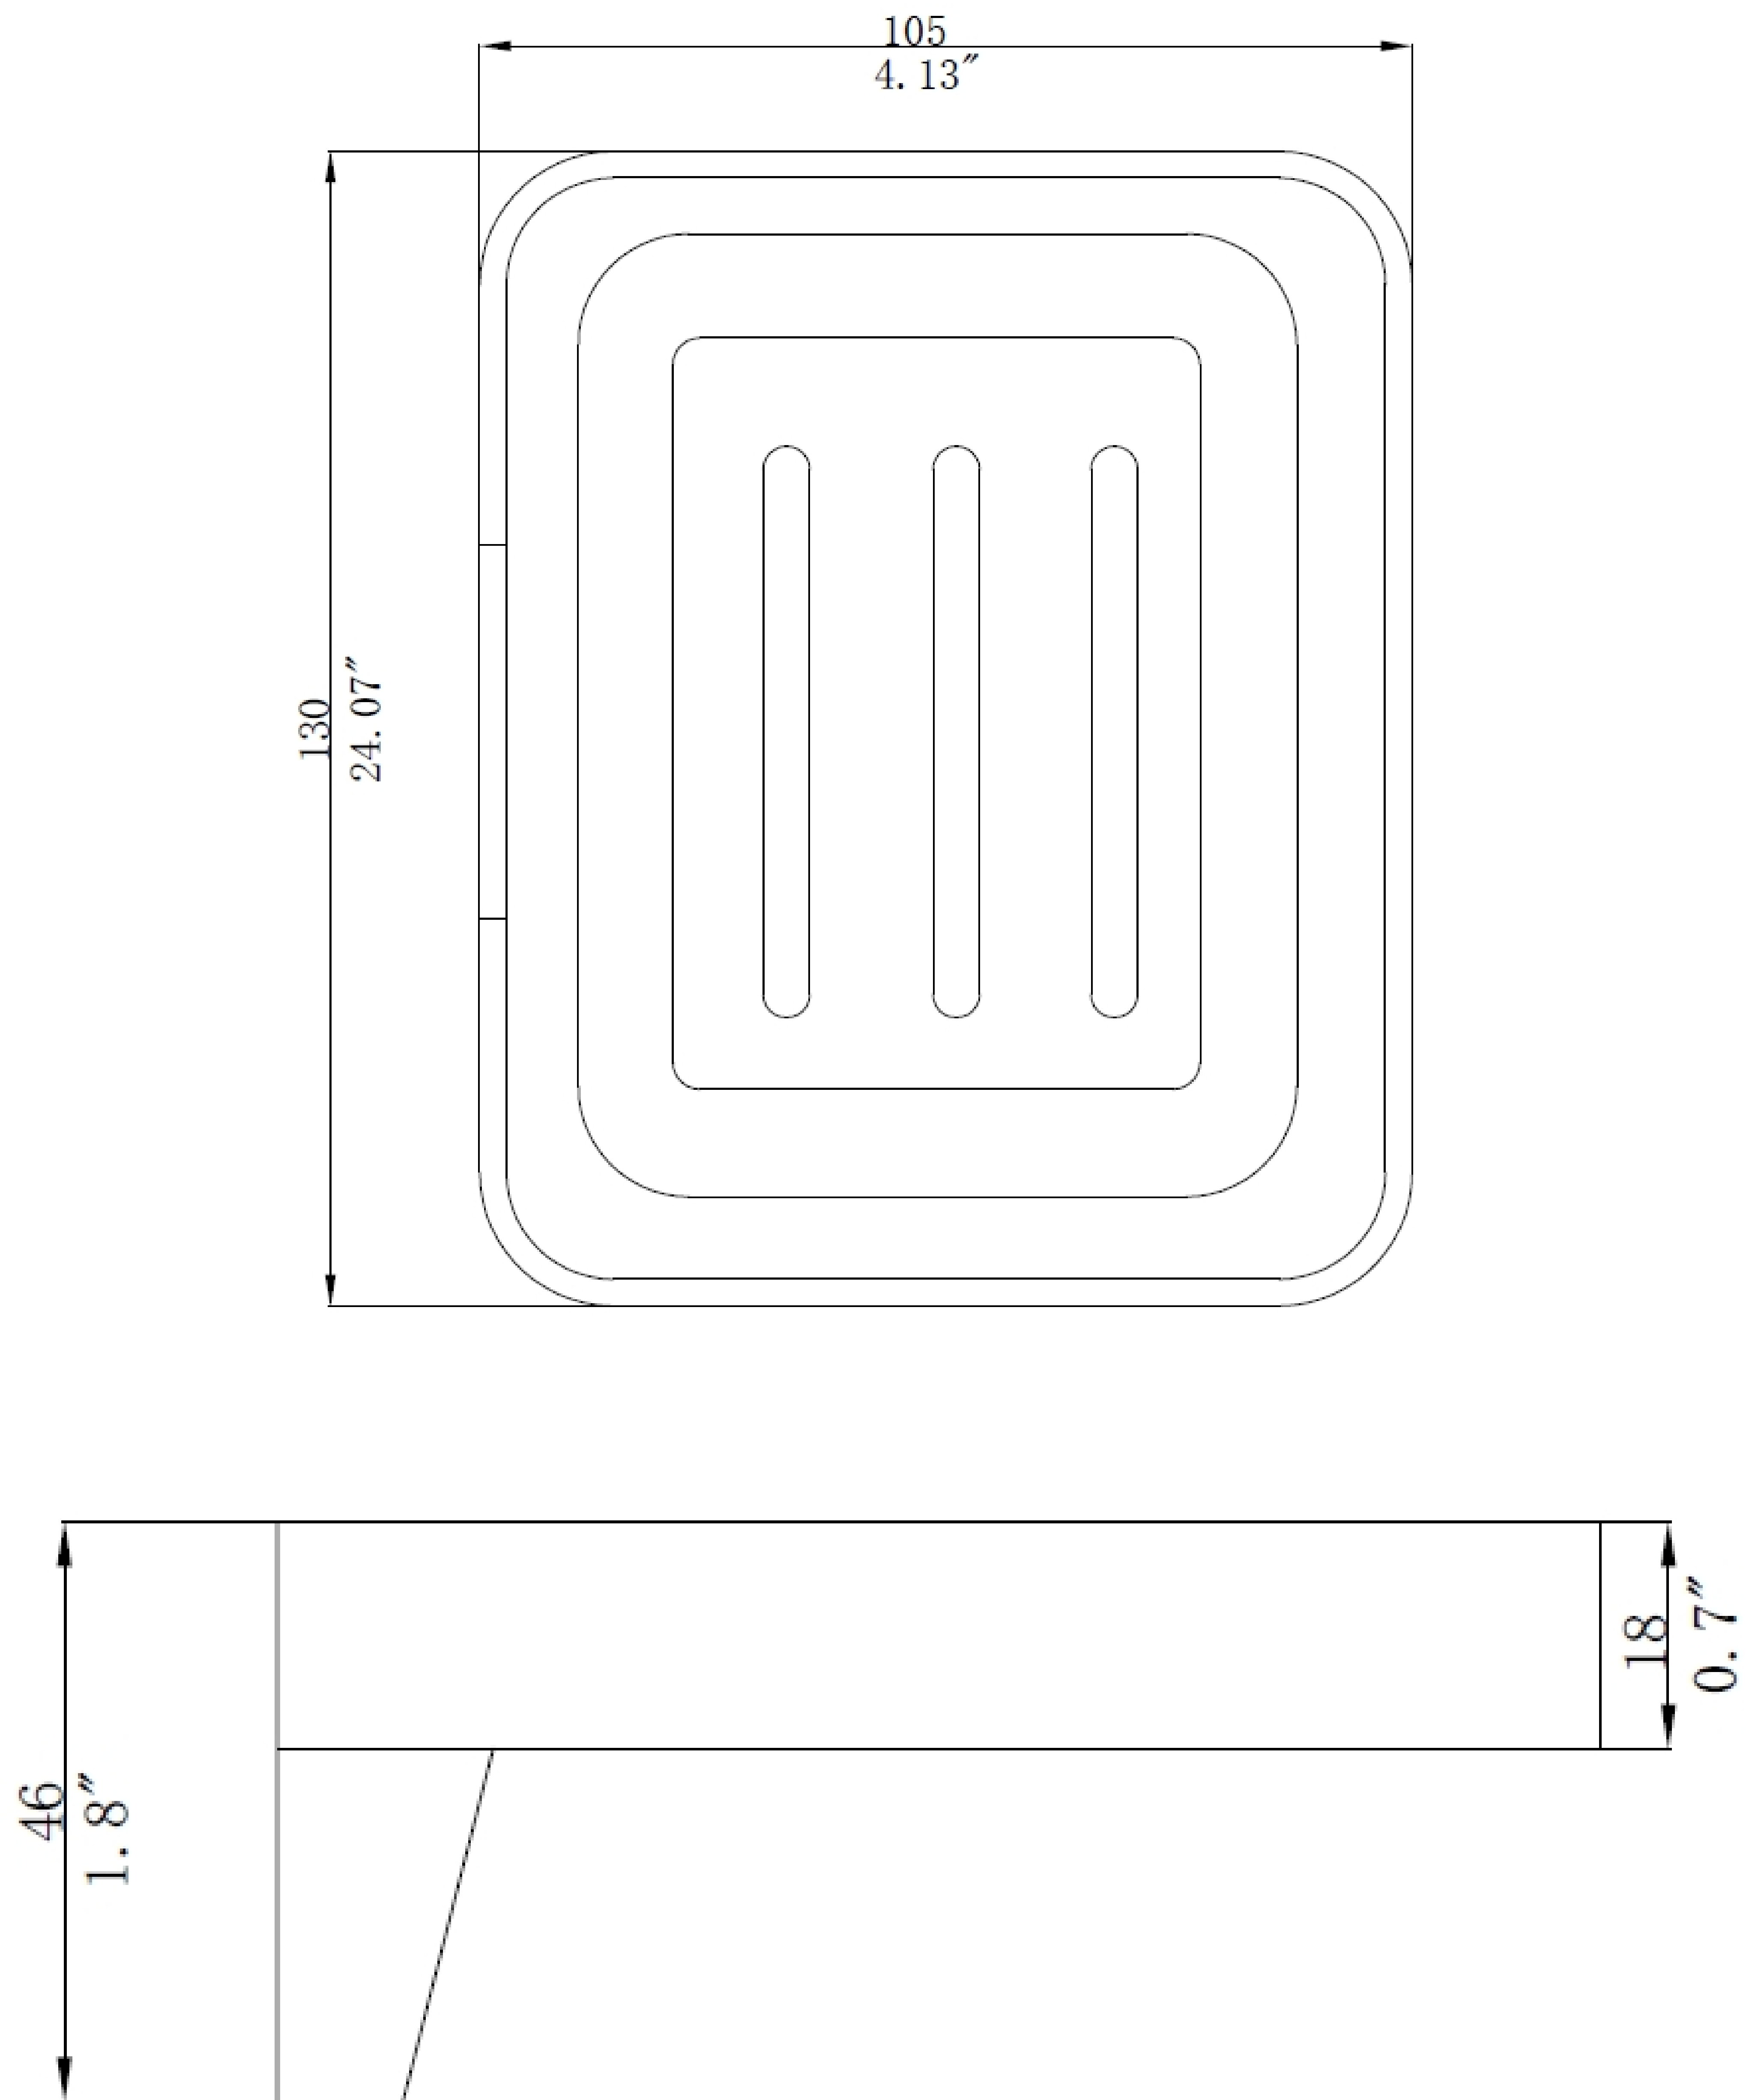

Soap Dish

Product Code : **2727**

Technical Drawing

All dimension are in **mm**