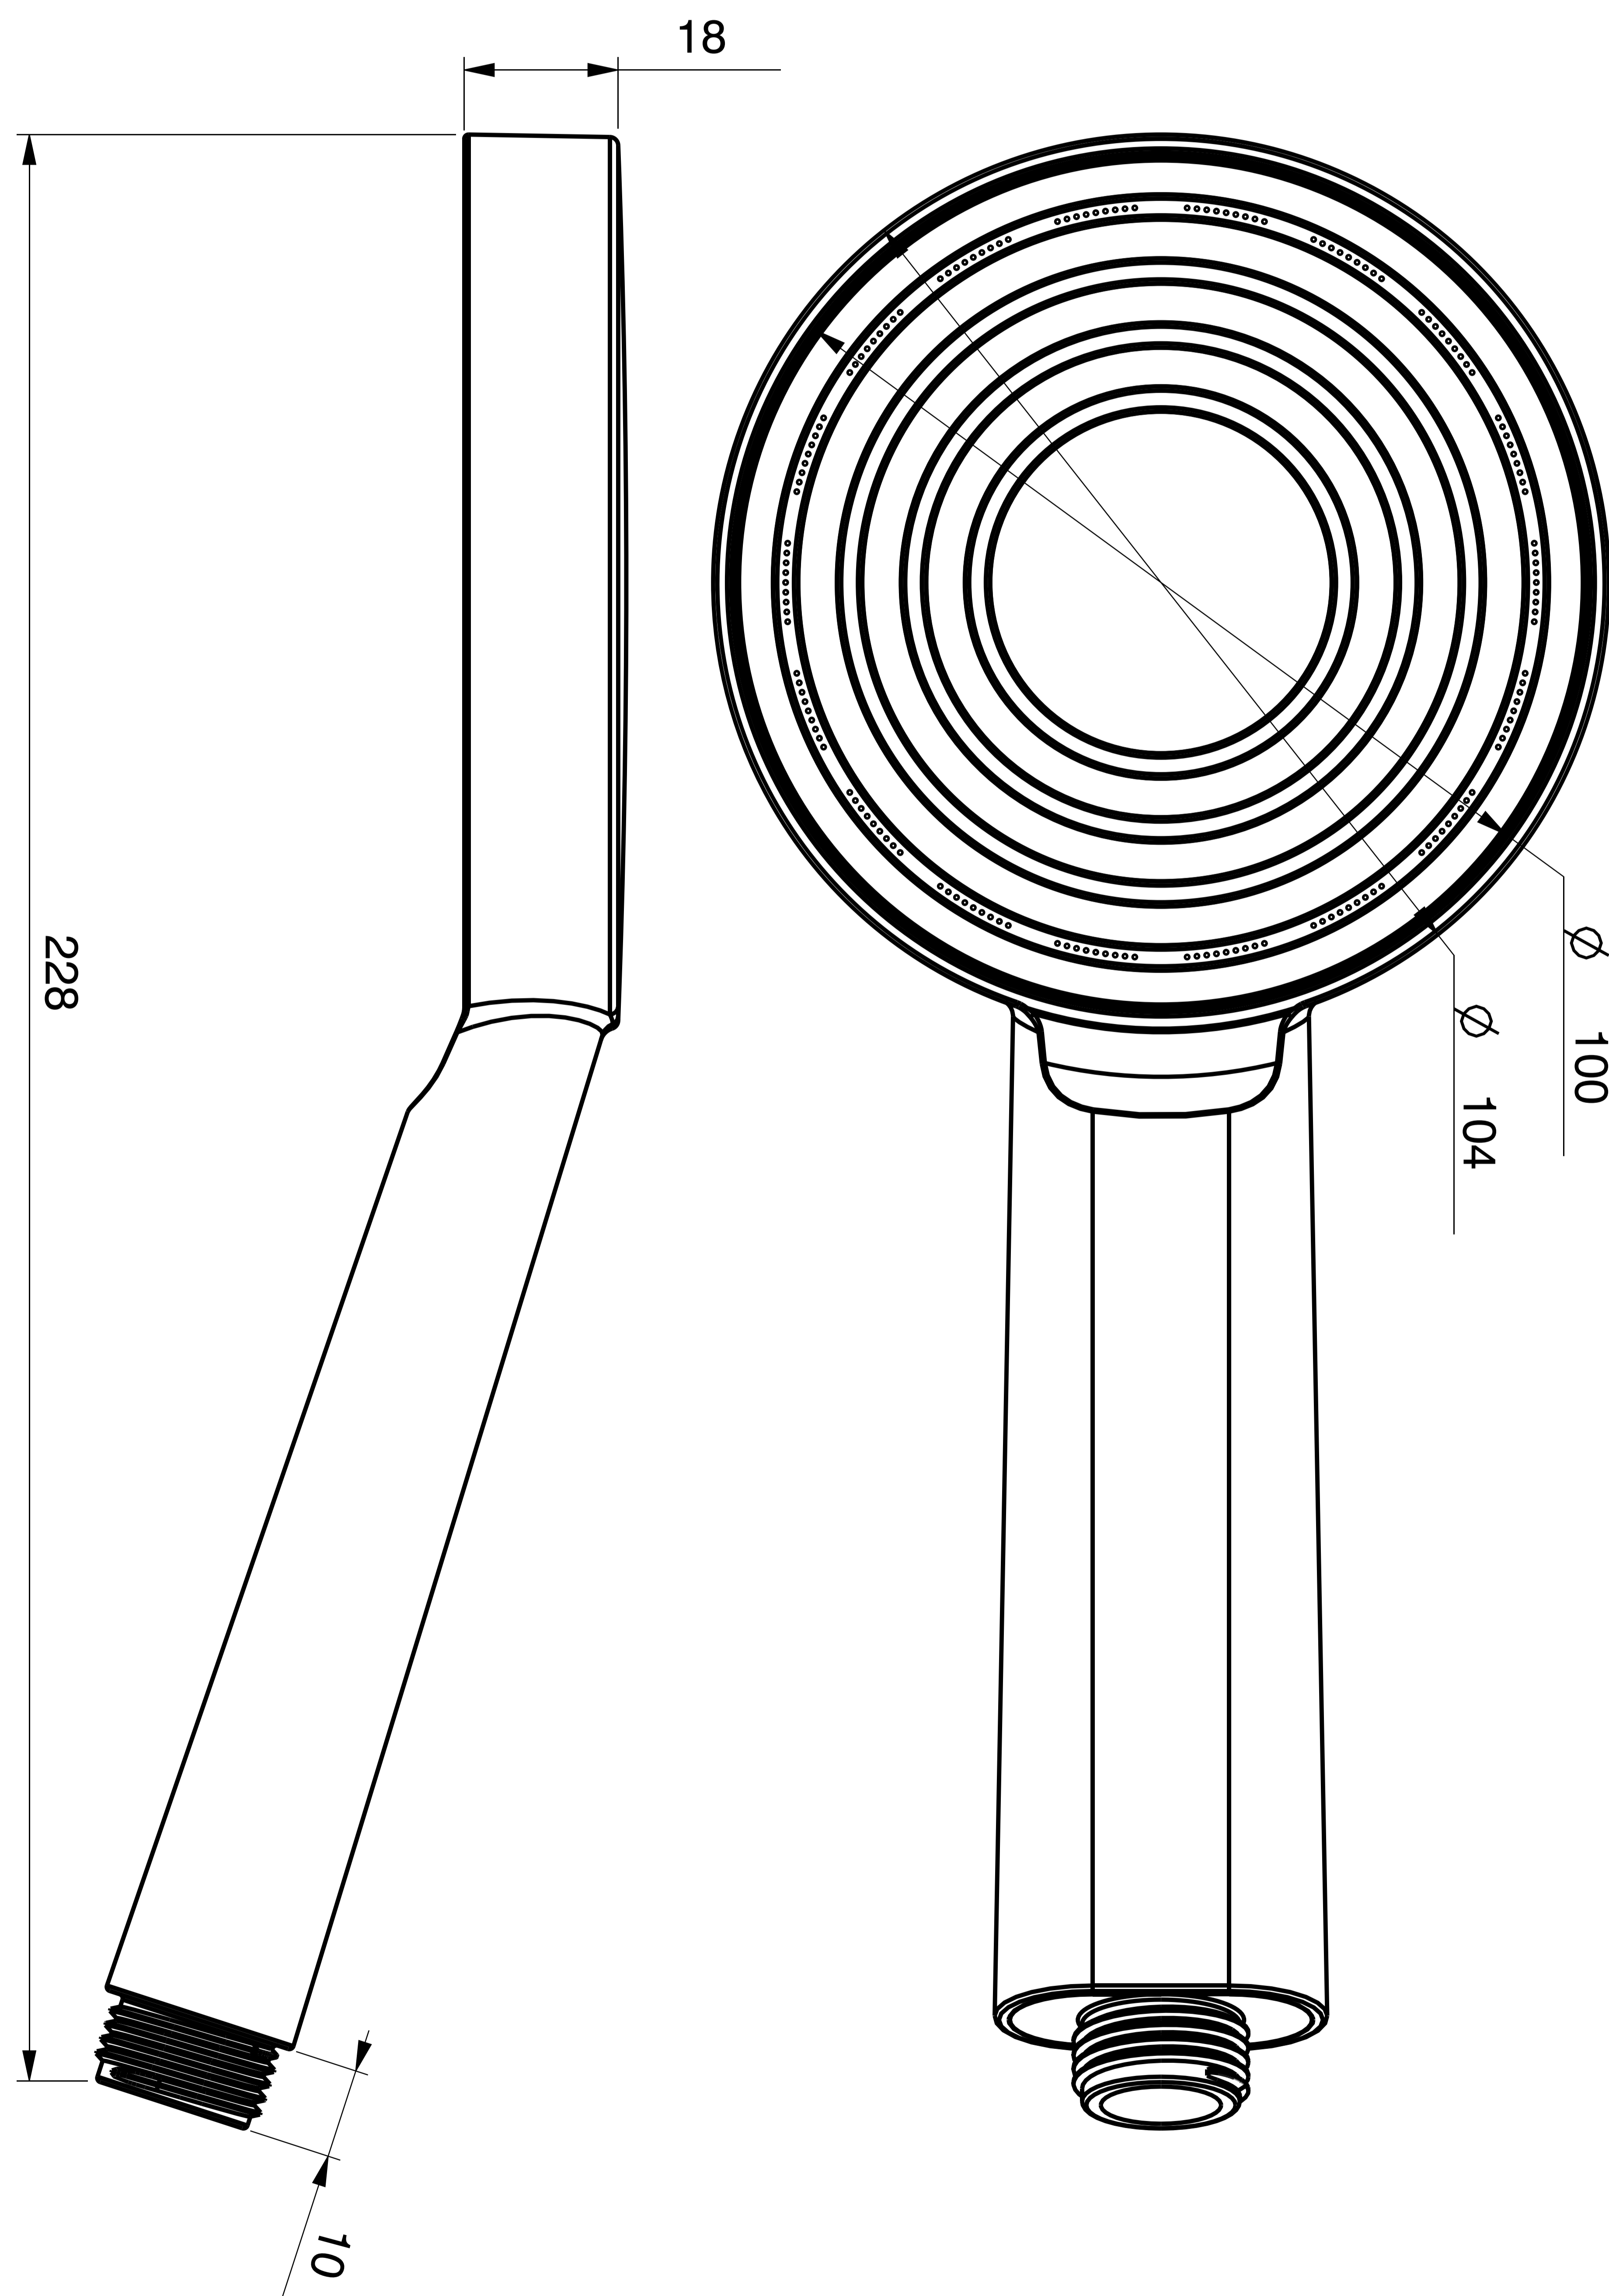

ABS Hand Shower

Product Code : 28198

Technical Drawing

All dimension are in mm