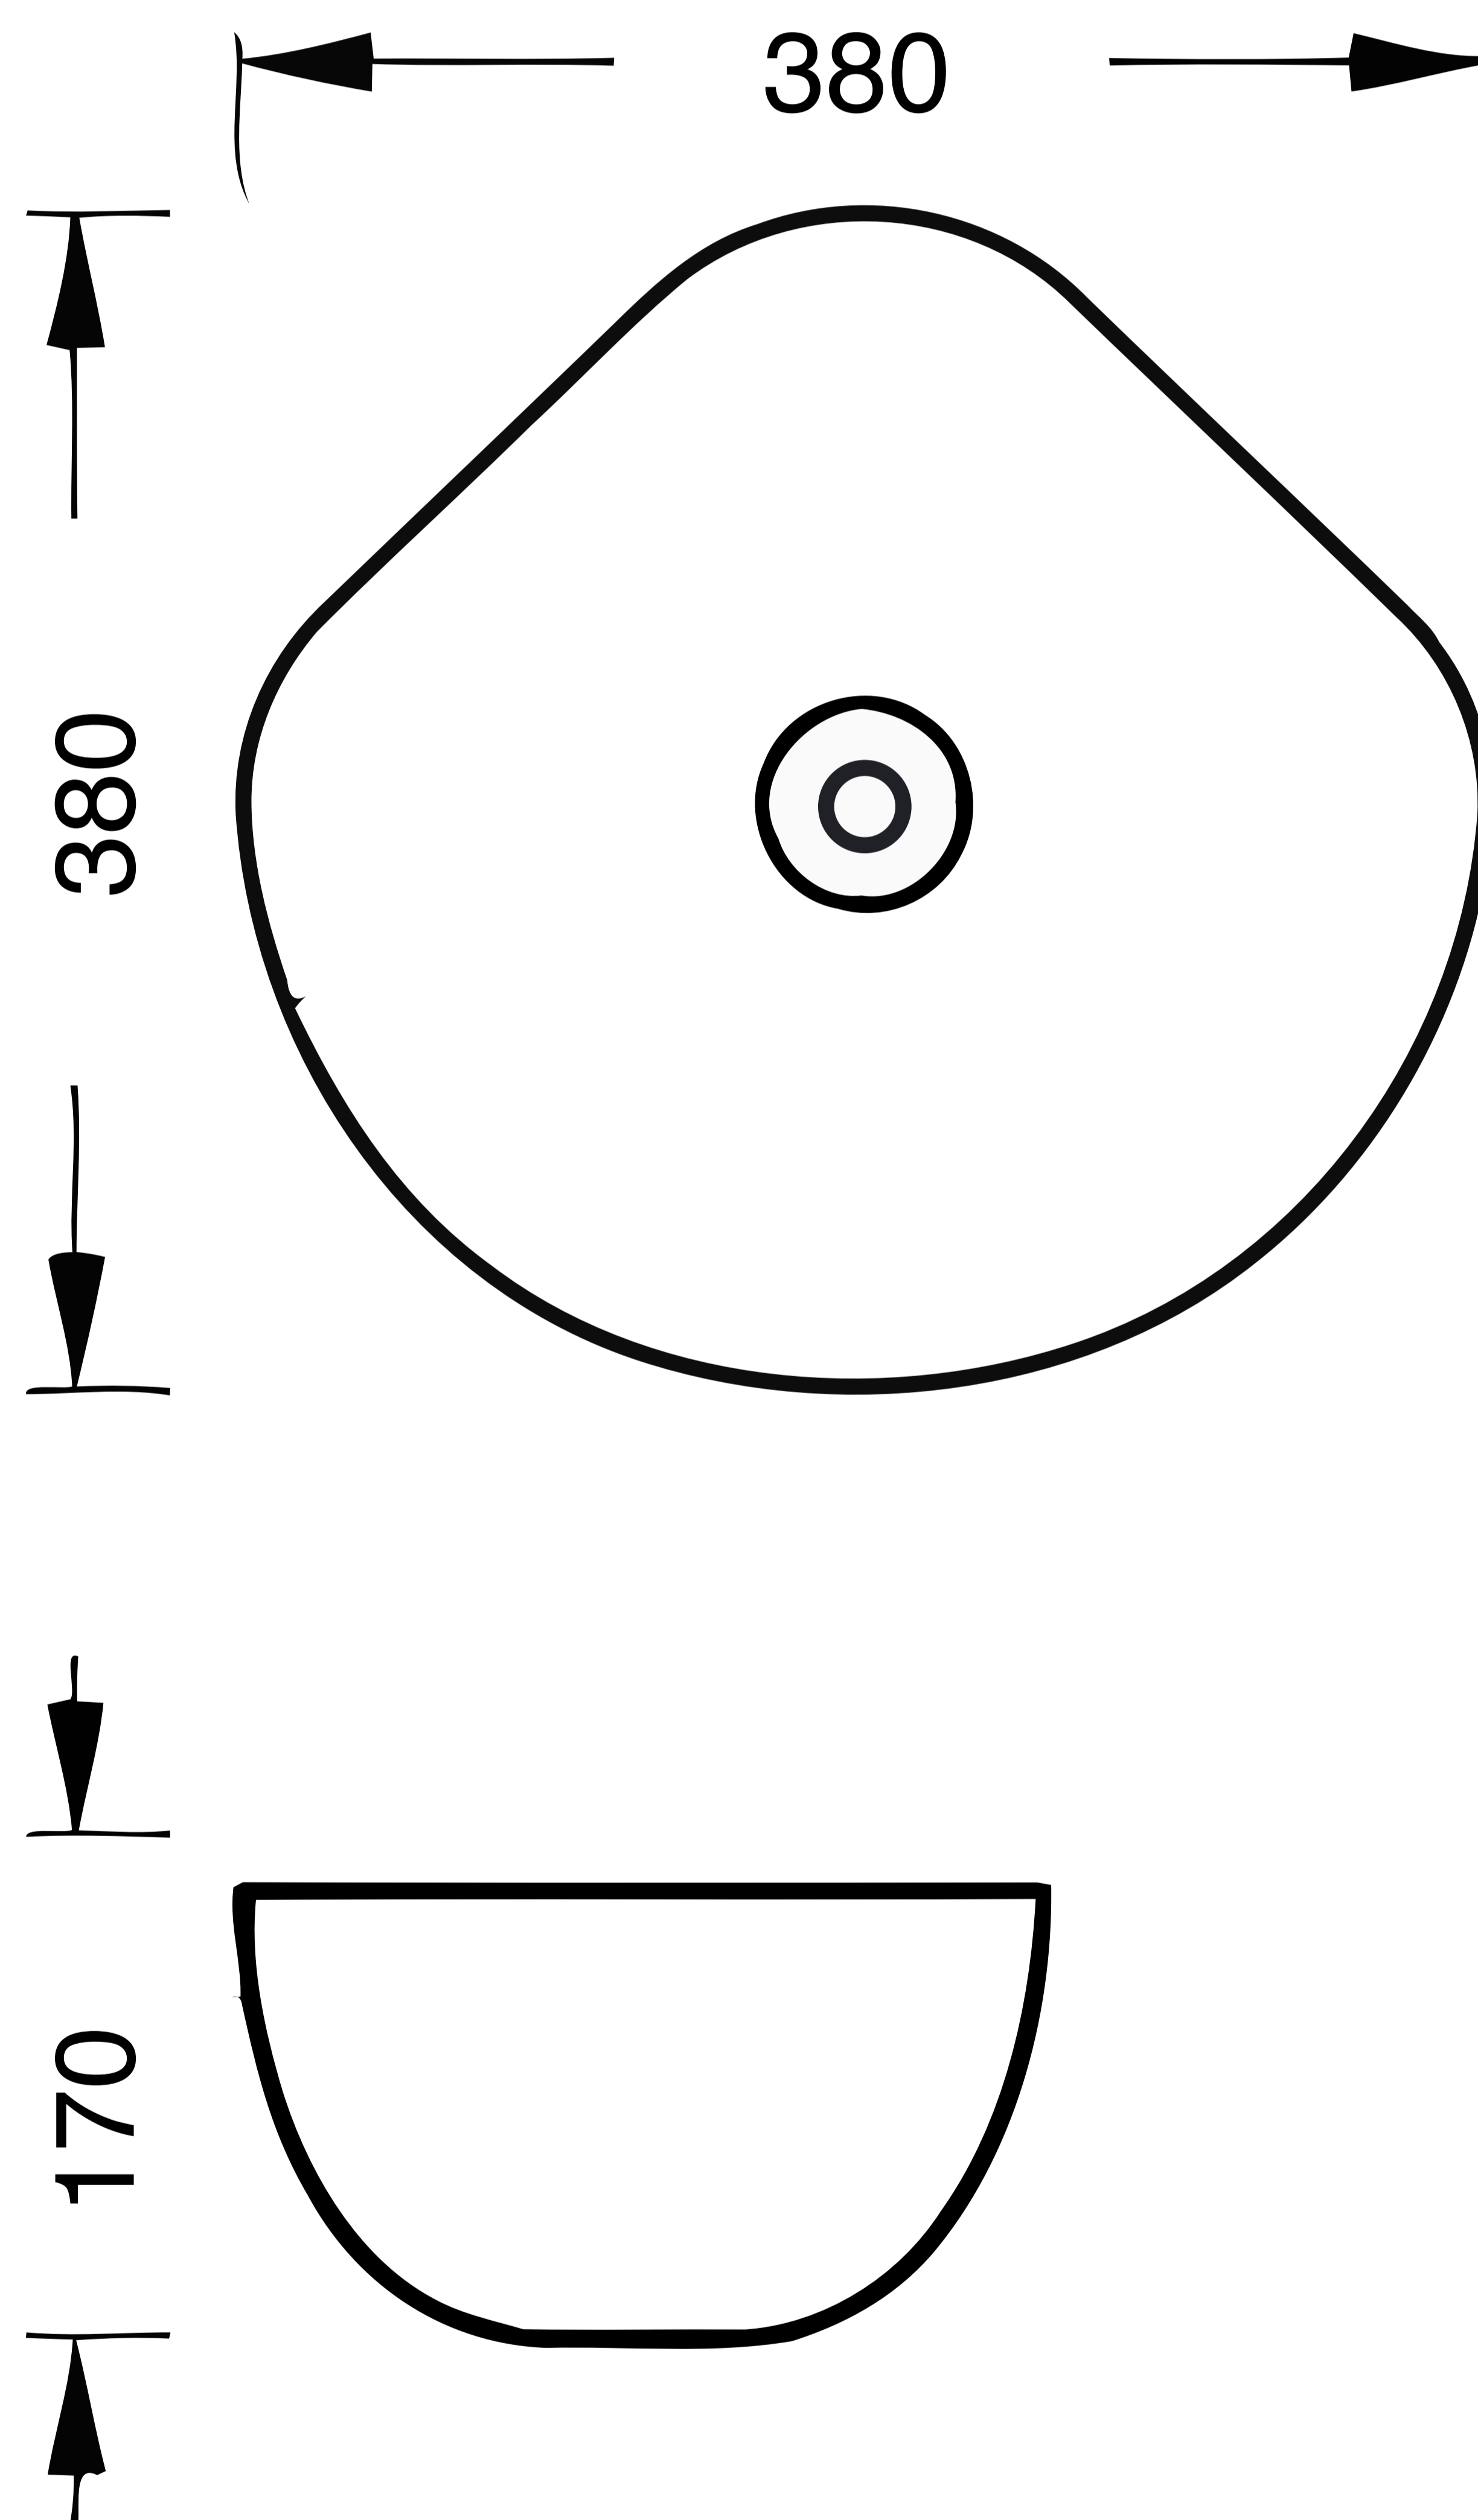

Table Mounted Wash Basin

Product Code : 1938

Technical Drawing

All dimension are in **mm**