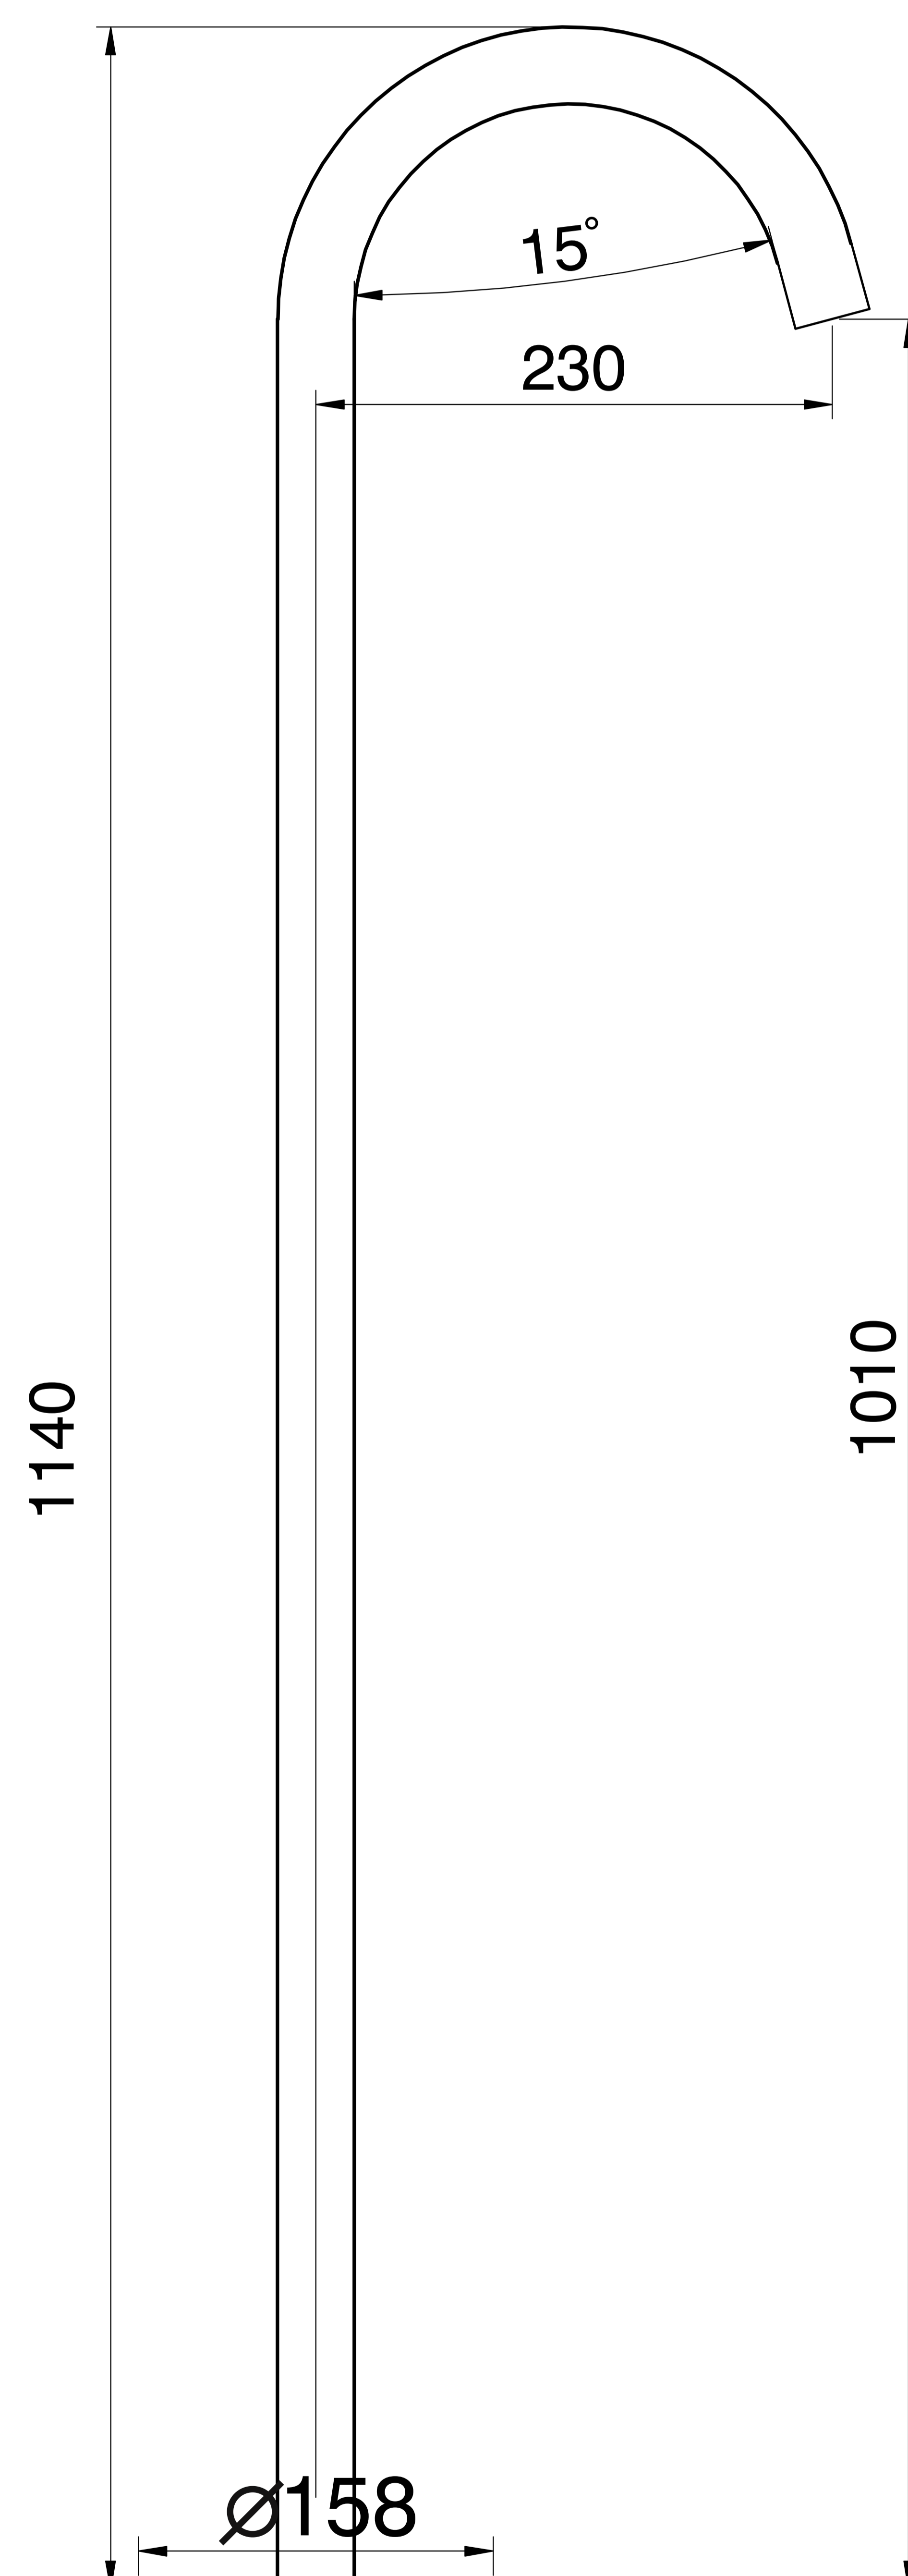

Floor-Standing Spout

Product Code : 1317

Technical Drawing

All dimension are in **mm**