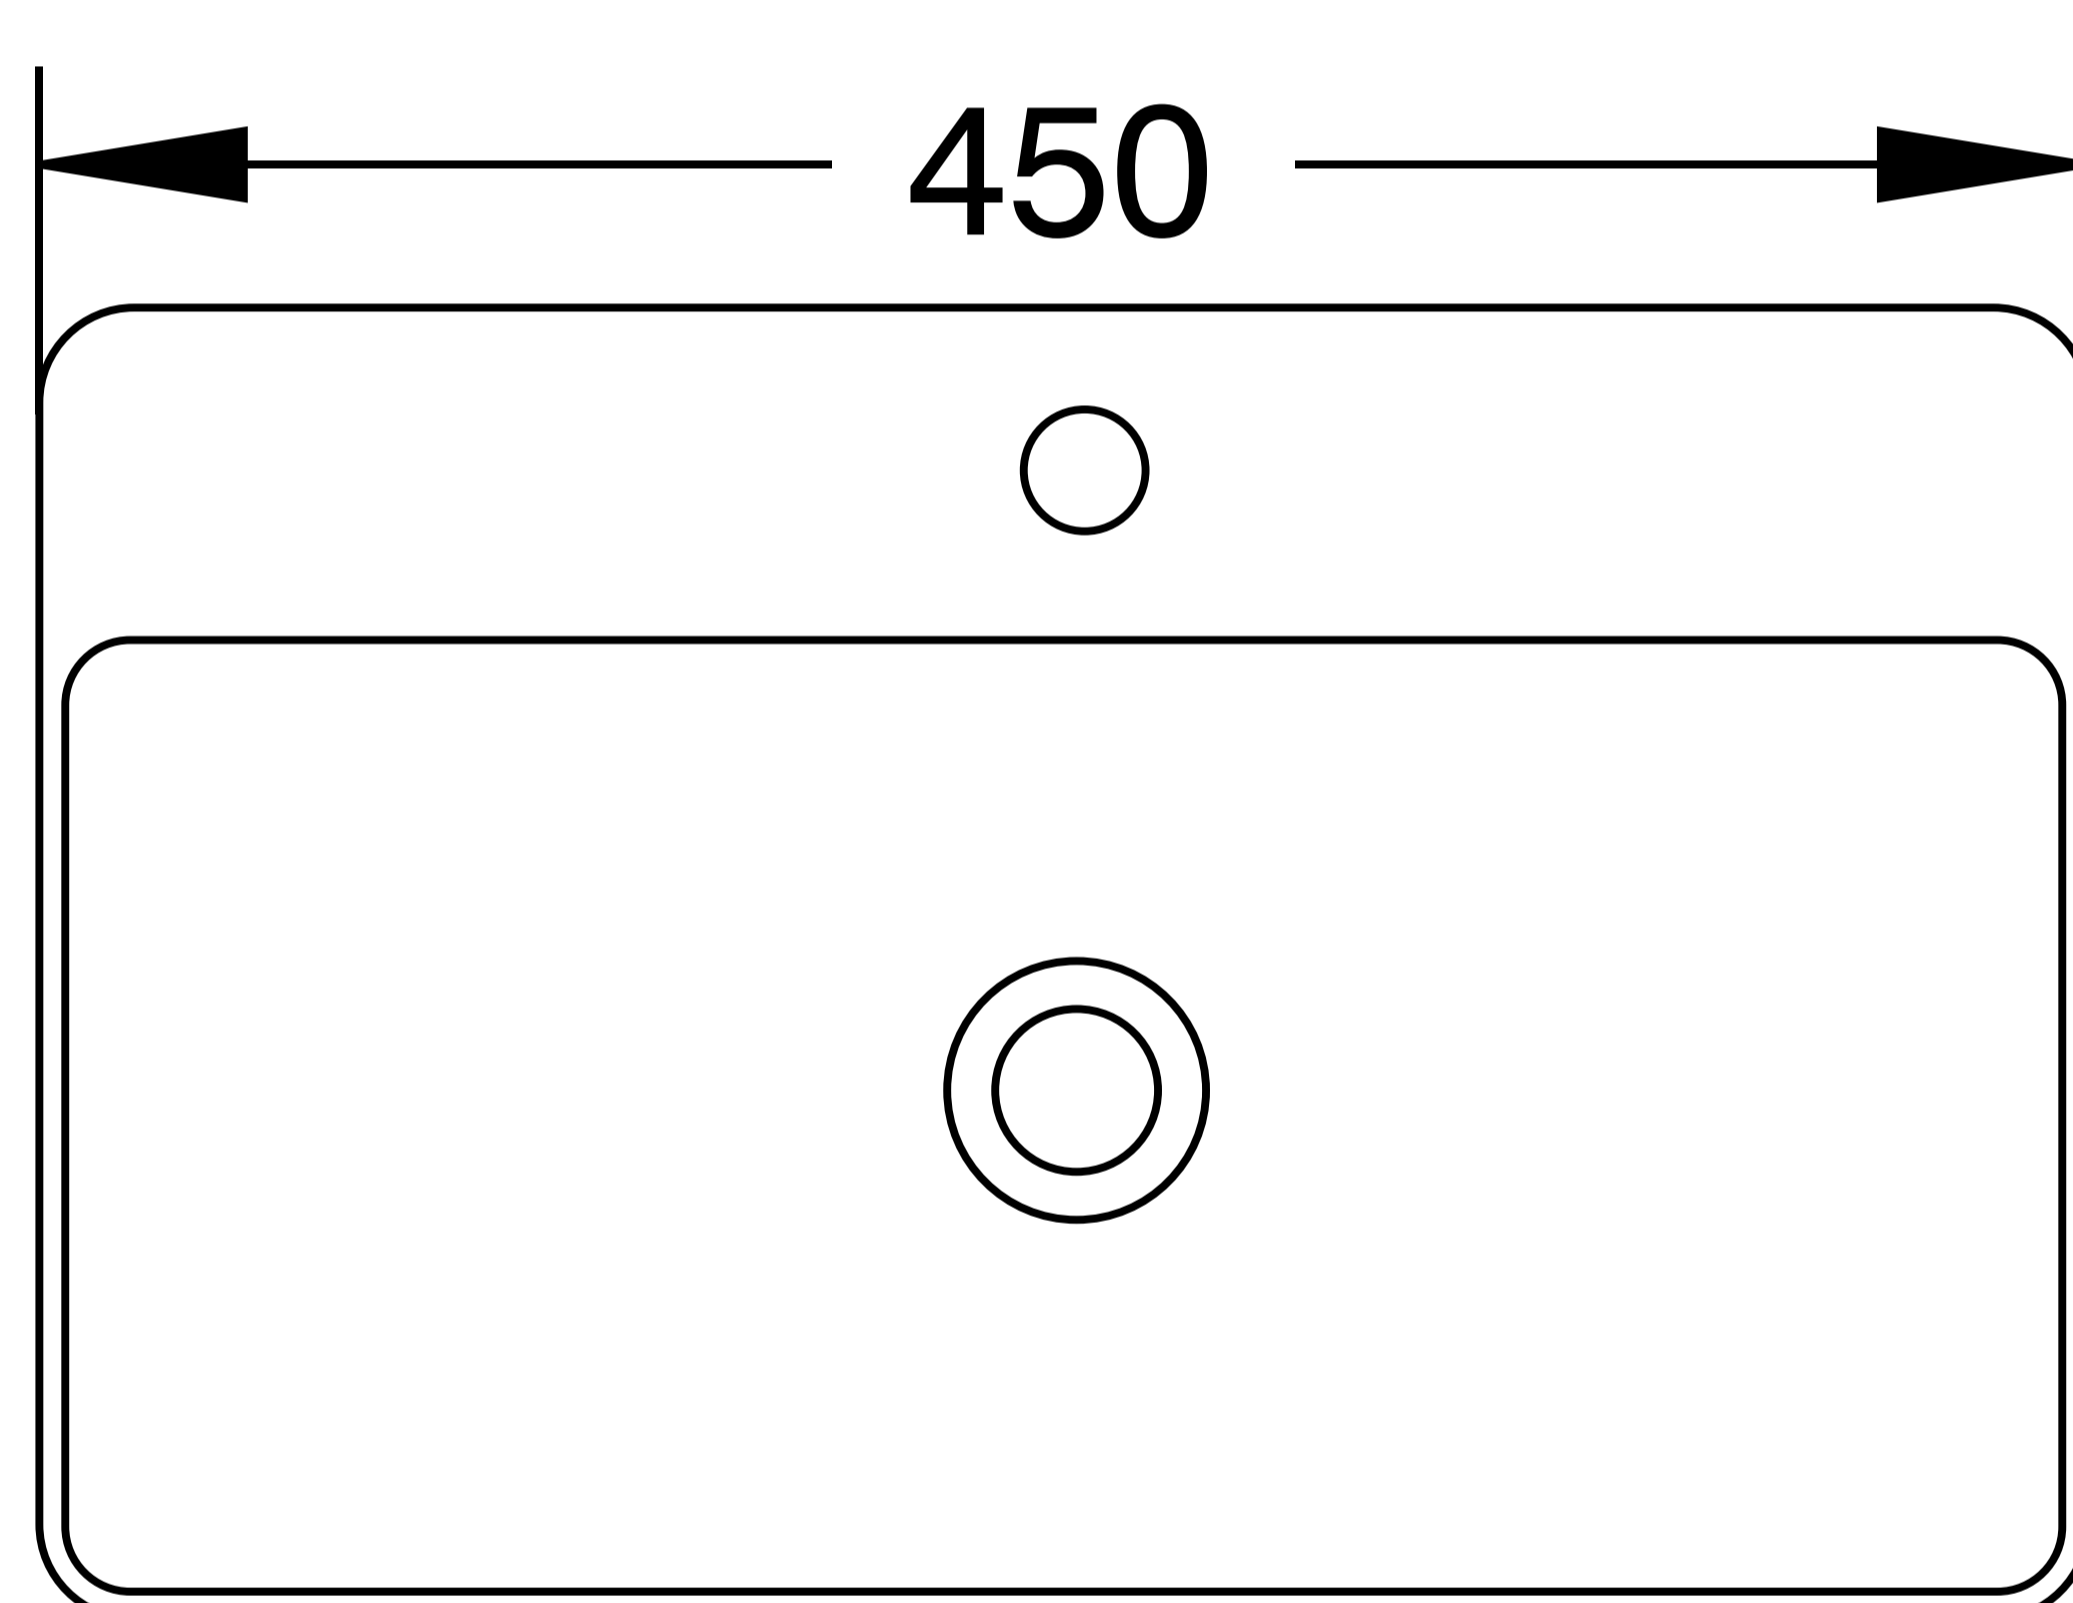

Wash Basin With Tap Hole

Product Code : 1937

Technical Drawing

All dimension are in **mm**