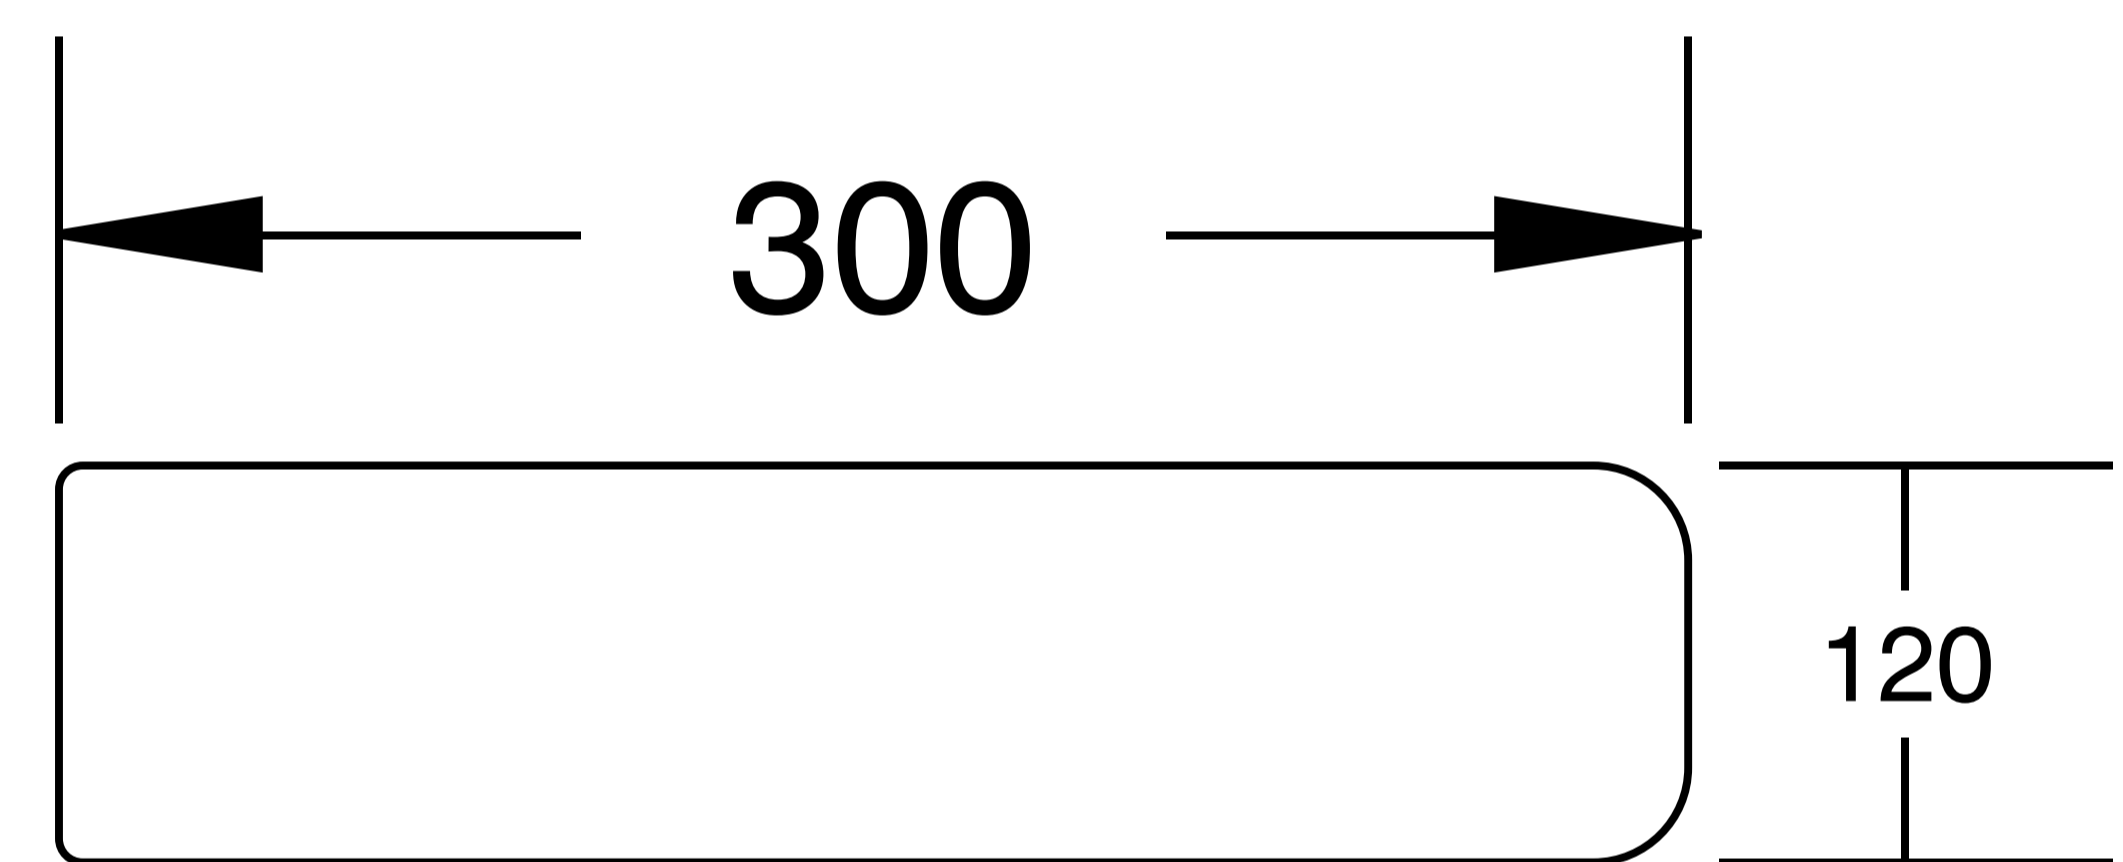

Wash Basin With Tap Hole

Product Code : 1937

Technical Drawing

All dimension are in **mm**