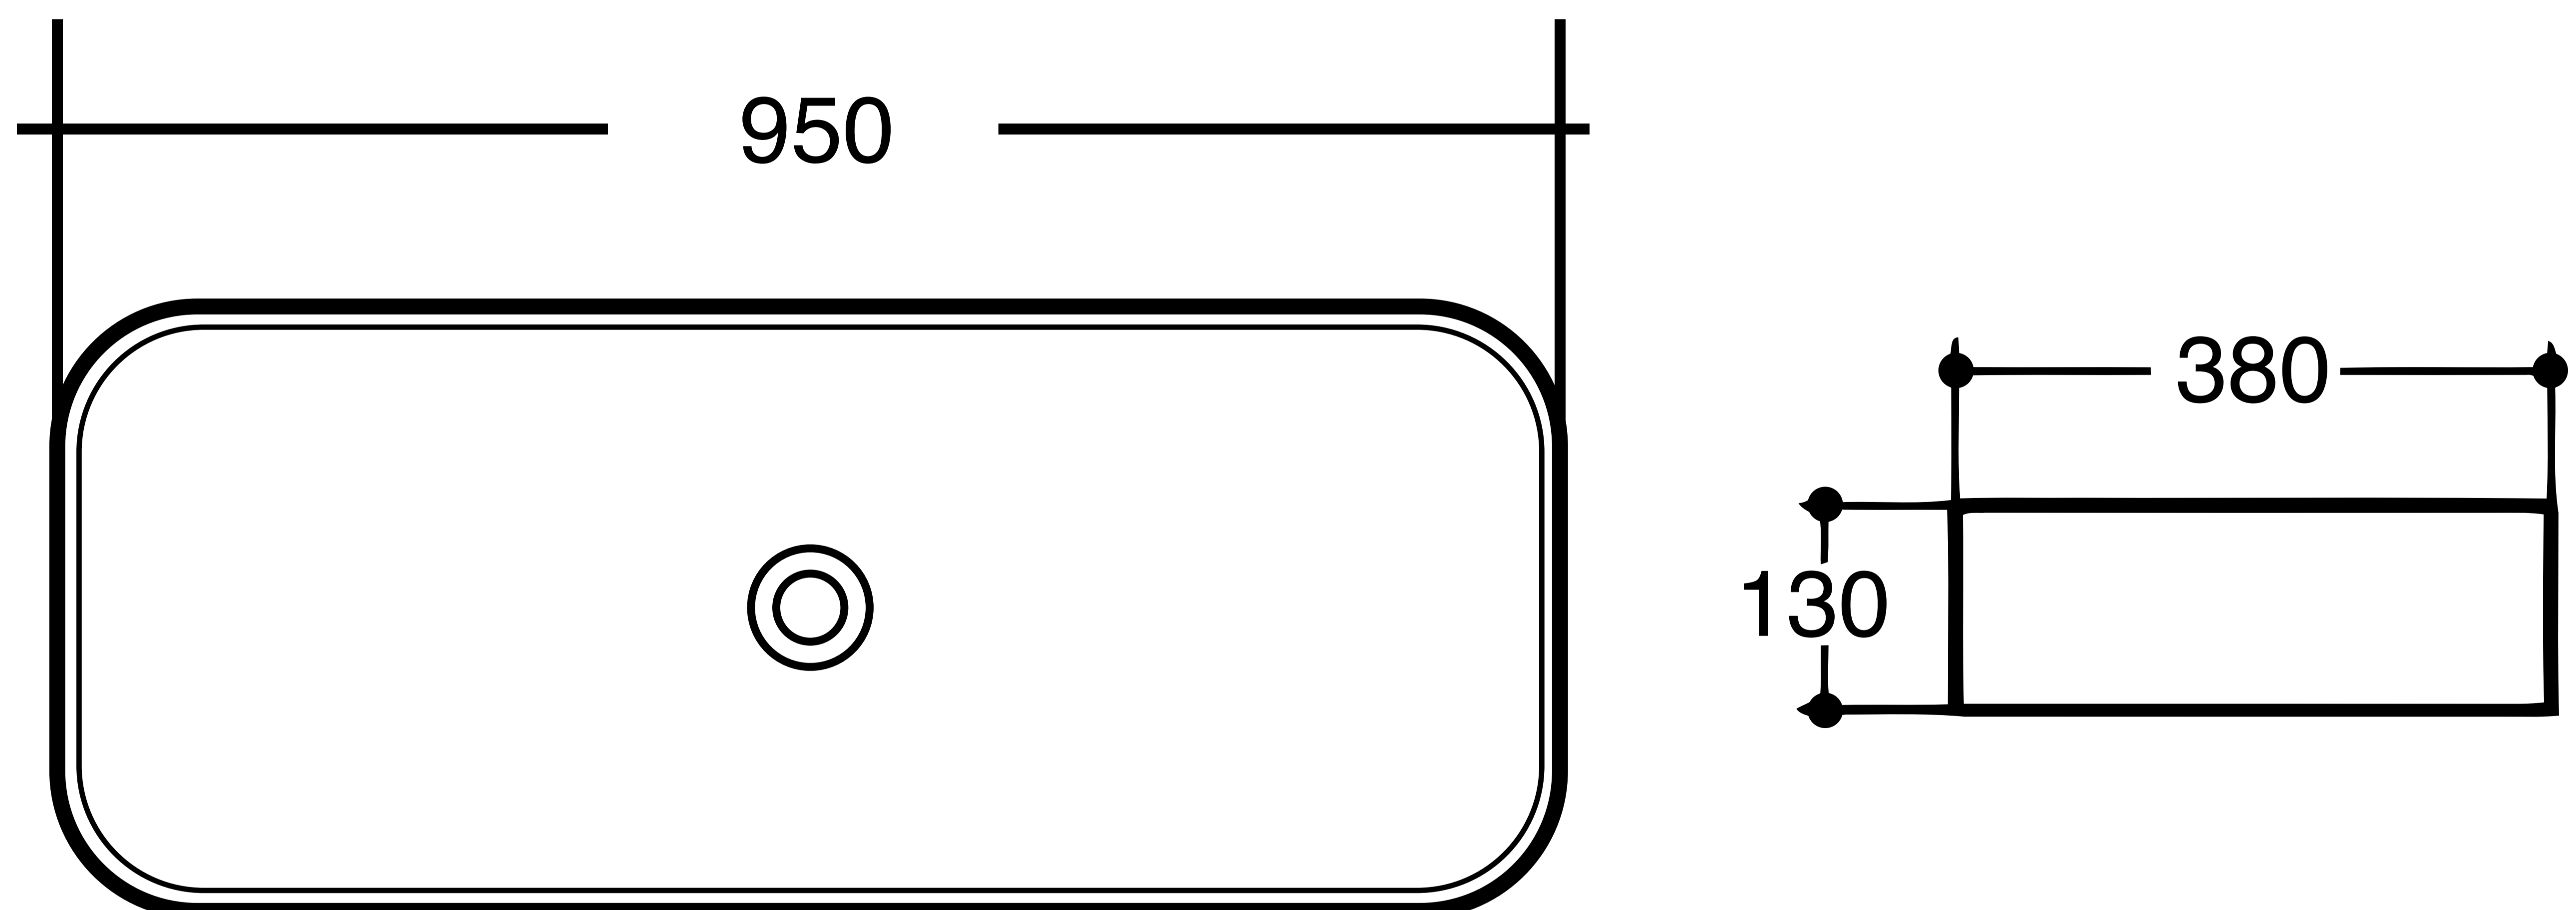

Table Mounted Wash Basin

Product Code : **1930**

Technical Drawing

All dimension are in **mm**